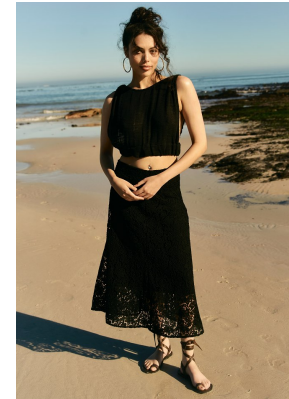

# BOSS MODELS

CAPE TOWN

TIFFANY PICKSTONE

Height: 176cm Bust: 89cm Waist: 67cm Hips: 94cm Shoe: 6 UK Hair: Brown Eyes: Green/Brown

# BOSS MODELS

CAPE TOWN