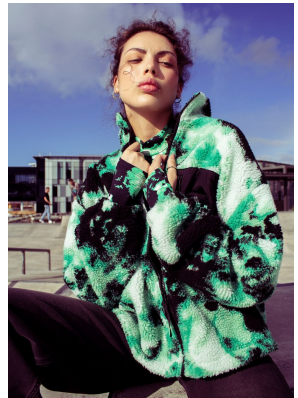

BOSS MODELS

CAPE TOWN

TIFFANY PICKSTONE

Height: 176cm Bust: 89cm Waist: 67cm Hips: 94cm Shoe: 6 UK Hair: Brown Eyes: Green/Brown

BOSS MODELS

CAPE TOWN

TIFFANY PICKSTONE

Height: 176cm Bust: 89cm Waist: 67cm Hips: 94cm Shoe: 6 UK Hair: Brown Eyes: Green/Brown

BOSS MODELS

CAPE TOWN

TIFFANY PICKSTONE

Height: 176cm Bust: 89cm Waist: 67cm Hips: 94cm Shoe: 6 UK Hair: Brown Eyes: Green/Brown