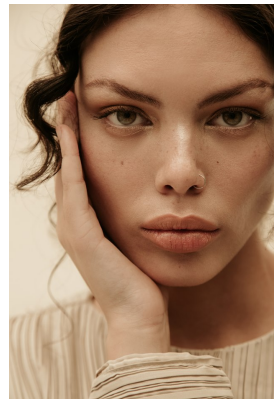

# BOSS MODELS

CAPE TOWN

TIFFANY PICKSTONE

Height: 176cm Bust: 89cm Waist: 67cm Hips: 94cm Shoe: 6 UK Hair: Brown Eyes: Green/Brown

# BOSS MODELS

CAPE TOWN