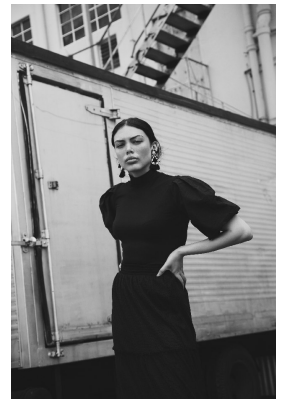

BOSS MODELS

CAPE TOWN

TIFFANY PICKSTONE

Height: 176cm Bust: 89cm Waist: 67cm Hips: 94cm Shoe: 6 UK Hair: Brown Eyes: Green/Brown

BOSS MODELS

CAPE TOWN

TIFFANY PICKSTONE

Height: 176cm Bust: 89cm Waist: 67cm Hips: 94cm Shoe: 6 UK Hair: Brown Eyes: Green/Brown

BOSS MODELS

CAPE TOWN

TIFFANY PICKSTONE

Height: 176cm Bust: 89cm Waist: 67cm Hips: 94cm Shoe: 6 UK Hair: Brown Eyes: Green/Brown