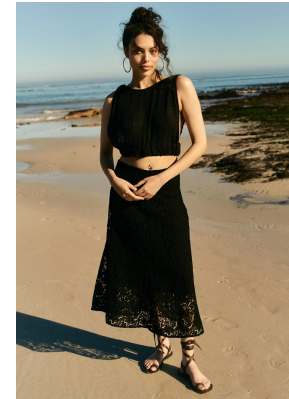

BOSS MODELS

CAPE TOWN

TIFFANY PICKSTONE

Height: 176cm Bust: 89cm Waist: 67cm Hips: 94cm Shoe: 6 UK Hair: Brown Eyes: Green/Brown

BOSS MODELS

CAPE TOWN

TIFFANY PICKSTONE

Height: 176cm Bust: 89cm Waist: 67cm Hips: 94cm Shoe: 6 UK Hair: Brown Eyes: Green/Brown

BOSS MODELS

CAPE TOWN

TIFFANY PICKSTONE

Height: 176cm Bust: 89cm Waist: 67cm Hips: 94cm Shoe: 6 UK Hair: Brown Eyes: Green/Brown