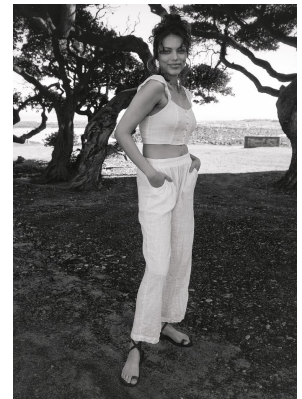

# BOSS MODELS

CAPE TOWN

TIFFANY PICKSTONE

Height: 176cm Bust: 89cm Waist: 67cm Hips: 94cm Shoe: 6 UK Hair: Brown Eyes: Green/Brown

# BOSS MODELS

CAPE TOWN