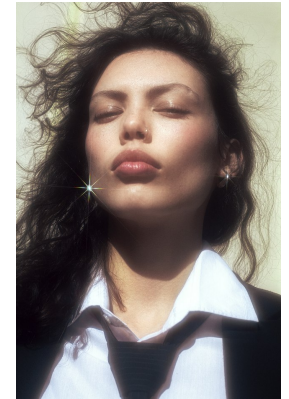

BOSS MODELS

CAPE TOWN

TIFFANY PICKSTONE

Height: 176cm Bust: 89cm Waist: 67cm Hips: 94cm Shoe: 6 UK Hair: Brown Eyes: Green/Brown