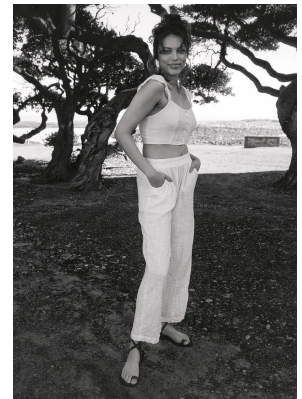

BOSS MODELS

CAPE TOWN

TIFFANY PICKSTONE

Height: 176cm Bust: 89cm Waist: 67cm Hips: 94cm Shoe: 6 UK Hair: Brown Eyes: Green/Brown

BOSS MODELS

CAPE TOWN

TIFFANY PICKSTONE

Height: 176cm Bust: 89cm Waist: 67cm Hips: 94cm Shoe: 6 UK Hair: Brown Eyes: Green/Brown

BOSS MODELS

CAPE TOWN

TIFFANY PICKSTONE

Height: 176cm Bust: 89cm Waist: 67cm Hips: 94cm Shoe: 6 UK Hair: Brown Eyes: Green/Brown