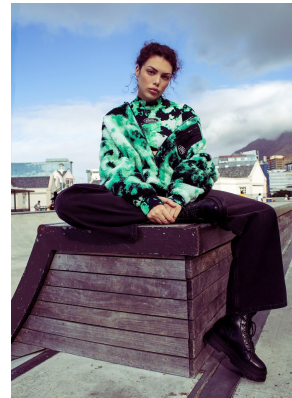

BOSS MODELS

CAPE TOWN

TIFFANY PICKSTONE

Height: 176cm Bust: 89cm Waist: 67cm Hips: 94cm Shoe: 6 UK Hair: Brown Eyes: Green/Brown

BOSS MODELS

CAPE TOWN

TIFFANY PICKSTONE

Height: 176cm Bust: 89cm Waist: 67cm Hips: 94cm Shoe: 6 UK Hair: Brown Eyes: Green/Brown

BOSS MODELS

CAPE TOWN

TIFFANY PICKSTONE

Height: 176cm Bust: 89cm Waist: 67cm Hips: 94cm Shoe: 6 UK Hair: Brown Eyes: Green/Brown