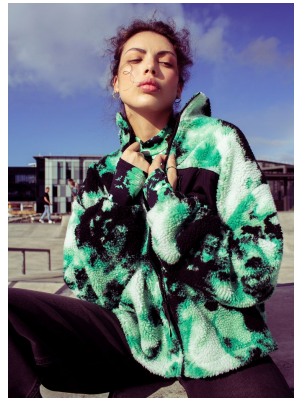

# BOSS MODELS

CAPE TOWN

TIFFANY PICKSTONE

Height: 176cm Bust: 89cm Waist: 67cm Hips: 94cm Shoe: 6 UK Hair: Brown Eyes: Green/Brown

# BOSS MODELS

CAPE TOWN