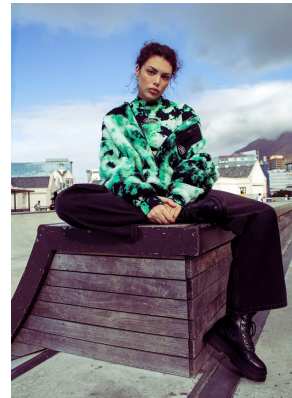

# BOSS MODELS

CAPE TOWN

TIFFANY PICKSTONE

Height: 176cm Bust: 89cm Waist: 67cm Hips: 94cm Shoe: 6 UK Hair: Brown Eyes: Green/Brown

# BOSS MODELS

CAPE TOWN