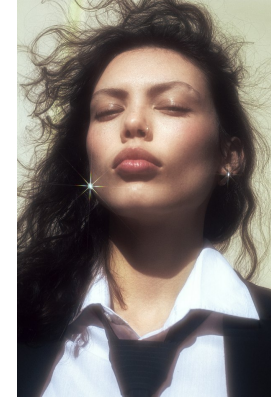

BOSS MODELS

CAPE TOWN

TIFFANY PICKSTONE

Height: 176cm Bust: 89cm Waist: 67cm Hips: 94cm Shoe: 6 UK Hair: Brown Eyes: Green/Brown

BOSS MODELS

CAPE TOWN

TIFFANY PICKSTONE

Height: 176cm Bust: 89cm Waist: 67cm Hips: 94cm Shoe: 6 UK Hair: Brown Eyes: Green/Brown

BOSS MODELS

CAPE TOWN

TIFFANY PICKSTONE

Height: 176cm Bust: 89cm Waist: 67cm Hips: 94cm Shoe: 6 UK Hair: Brown Eyes: Green/Brown