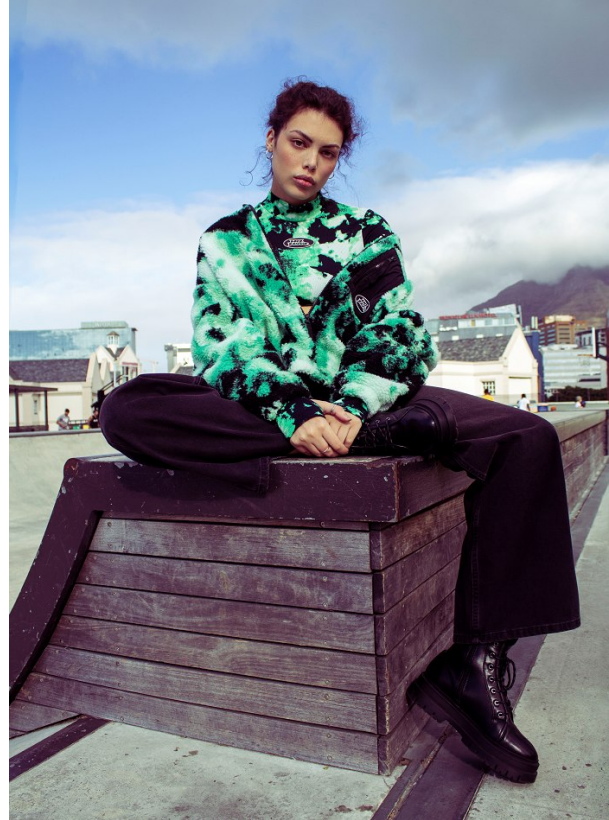

BOSS MODELS

CAPE TOWN

TIFFANY PICKSTONE

Height: 176cm Bust: 89cm Waist: 67cm Hips: 94cm Shoe: 6 UK Hair: Brown Eyes: Green/Brown