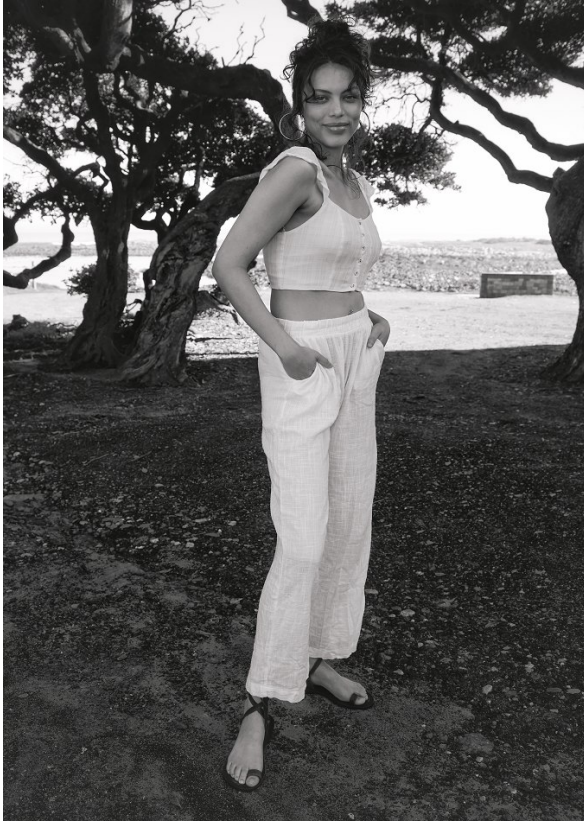

TIFFANY PICKSTONE

BOSS MODELS

CAPE TOWN

Height: 176cm Bust: 89cm Waist: 67cm Hips: 94cm Shoe: 6 UK Hair: Brown Eyes: Green/Brown