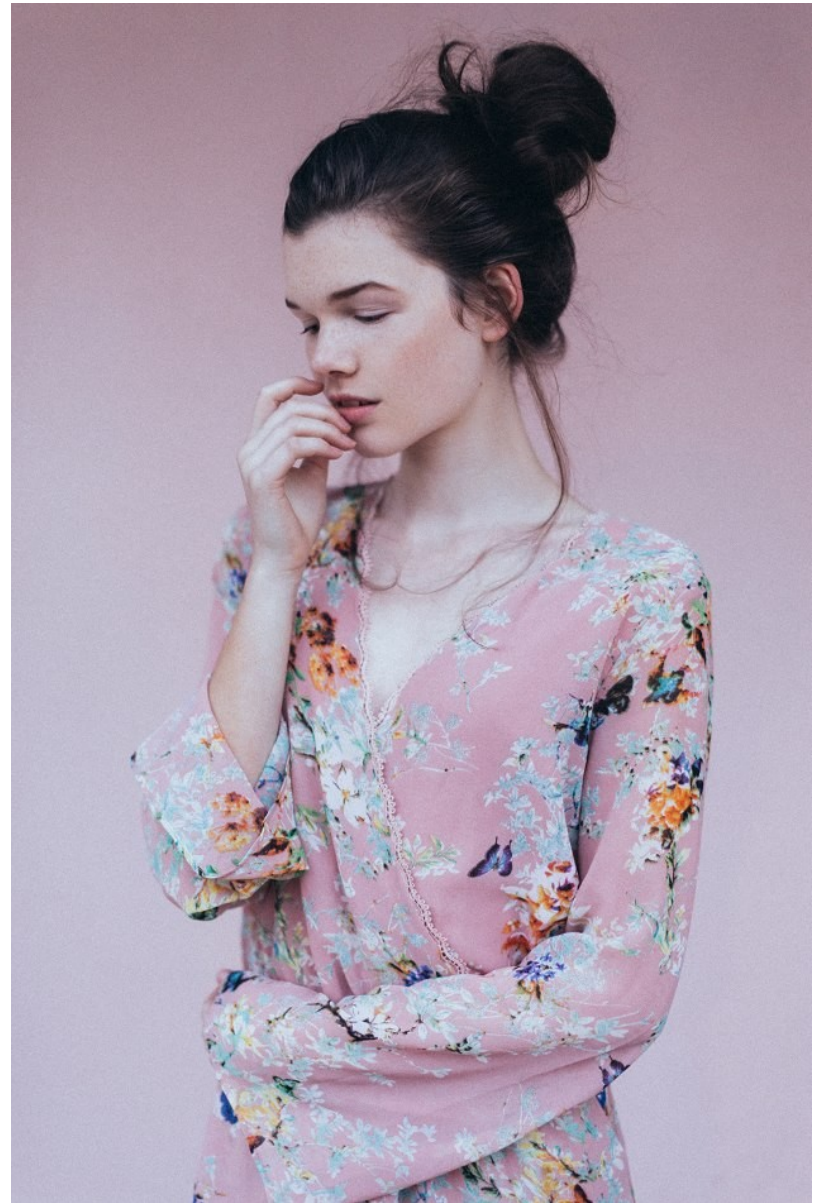

BOSS MODELS

CAPE TOWN

AMY GREENER

Height: 171cm Bust: 82cm Waist: 61cm Hips: 89cm Shoe: 5.5 UK Hair: Brown Eyes: Blue/Green