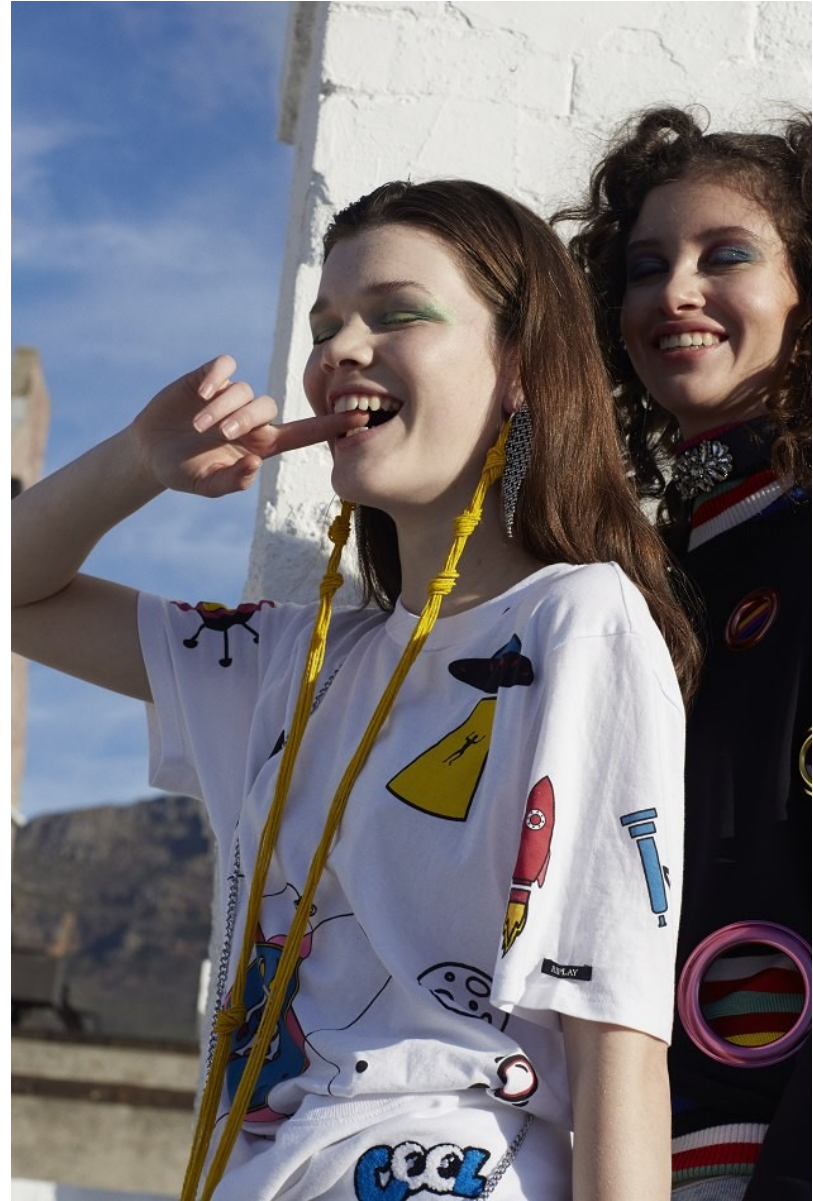

BOSS MODELS

CAPE TOWN

AMY GREENER

Height: 171cm Bust: 82cm Waist: 61cm Hips: 89cm Shoe: 5.5 UK Hair: Brown Eyes: Blue/Green