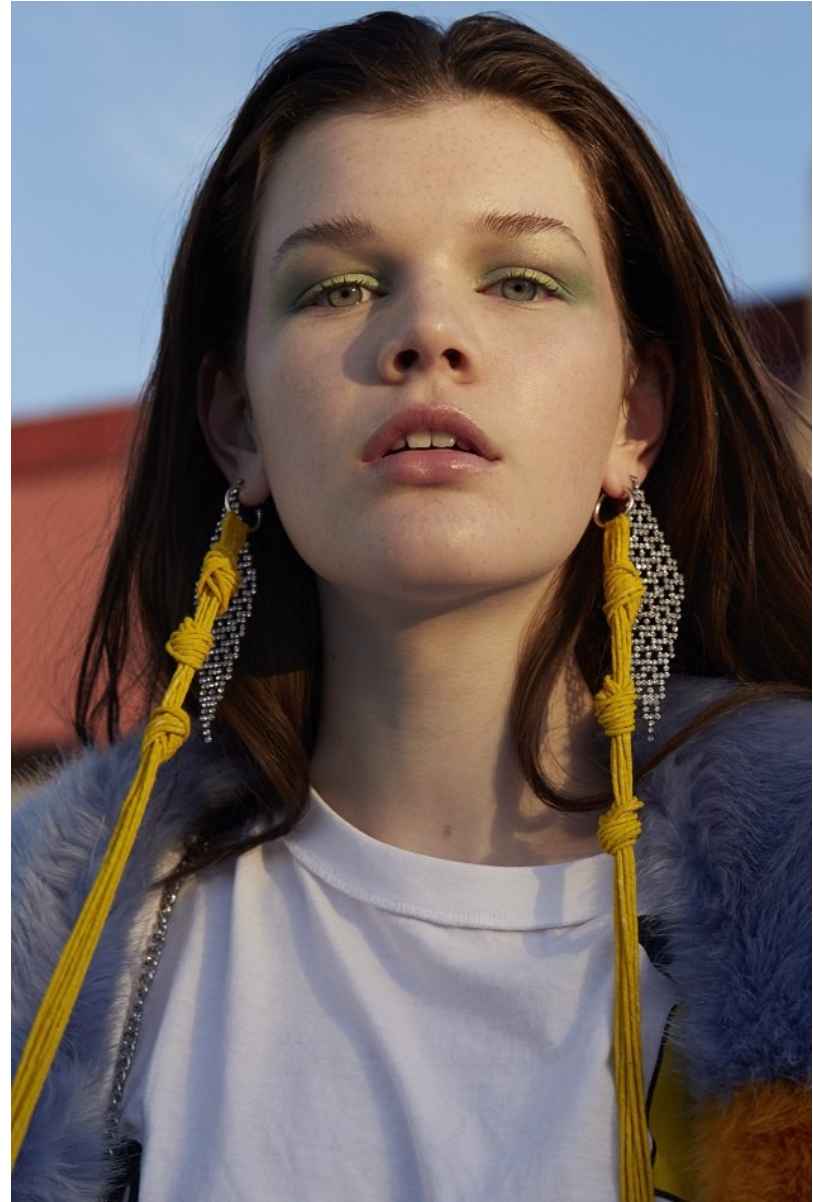

BOSS MODELS

CAPE TOWN

AMY GREENER

Height: 171cm Bust: 82cm Waist: 61cm Hips: 89cm Shoe: 5.5 UK Hair: Brown Eyes: Blue/Green