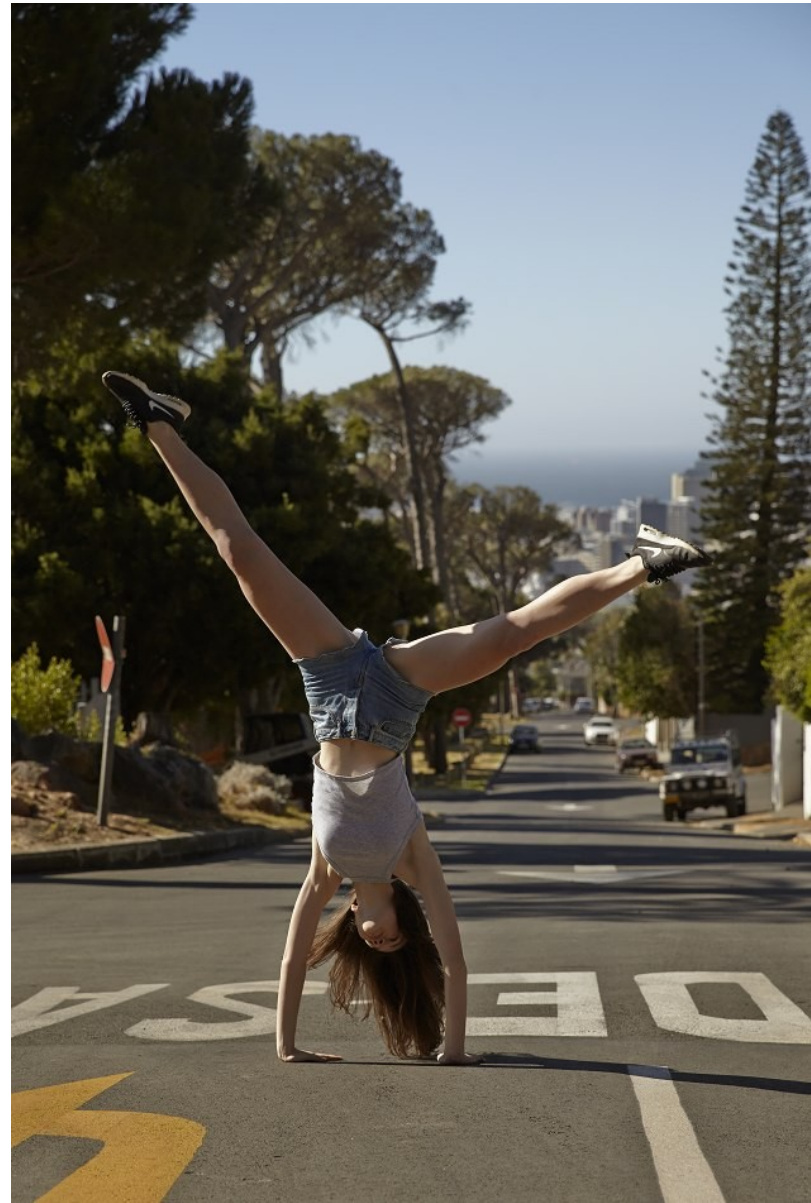

BOSS MODELS

CAPE TOWN

AMY GREENER

Height: 171cm Bust: 82cm Waist: 61cm Hips: 89cm Shoe: 5.5 UK Hair: Brown Eyes: Blue/Green

BOSS MODELS

CAPE TOWN

AMY GREENER

Height: 171cm Bust: 82cm Waist: 61cm Hips: 89cm Shoe: 5.5 UK Hair: Brown Eyes: Blue/Green