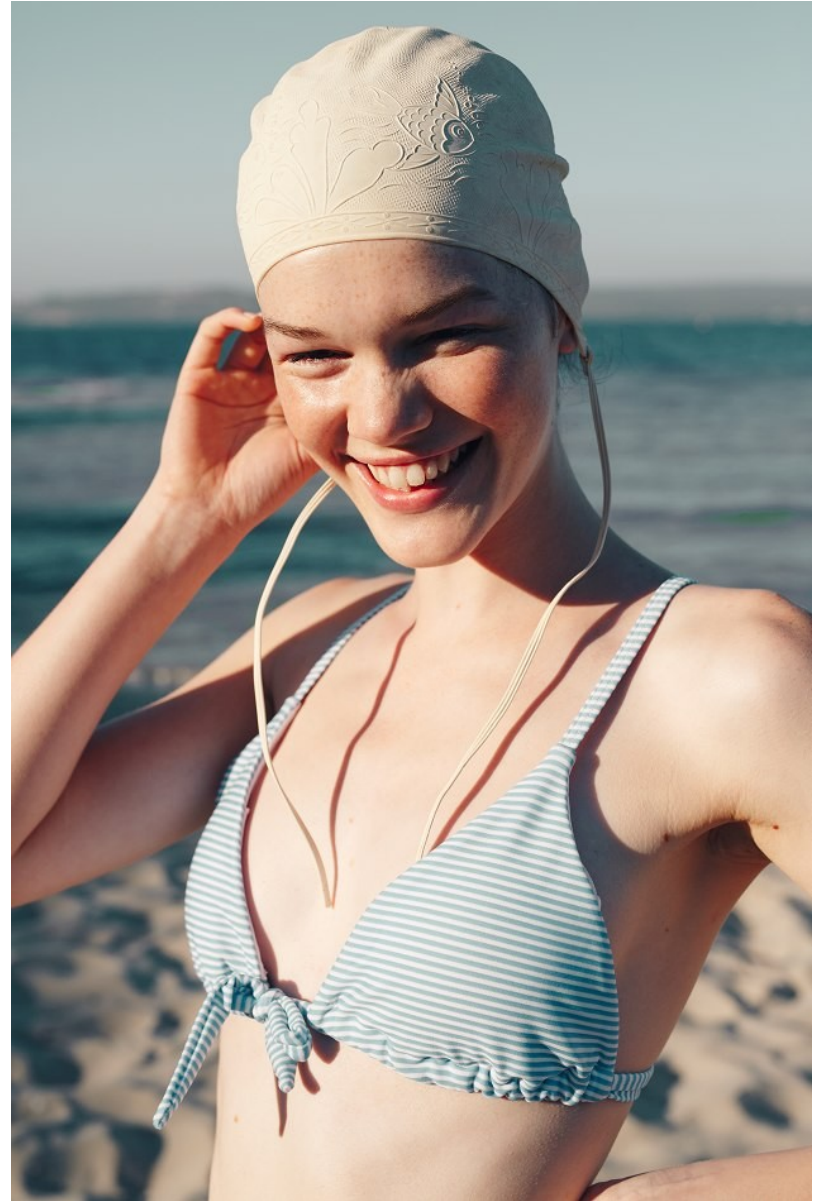

BOSS MODELS

CAPE TOWN

AMY GREENER

Height: 171cm Bust: 82cm Waist: 61cm Hips: 89cm Shoe: 5.5 UK Hair: Brown Eyes: Blue/Green