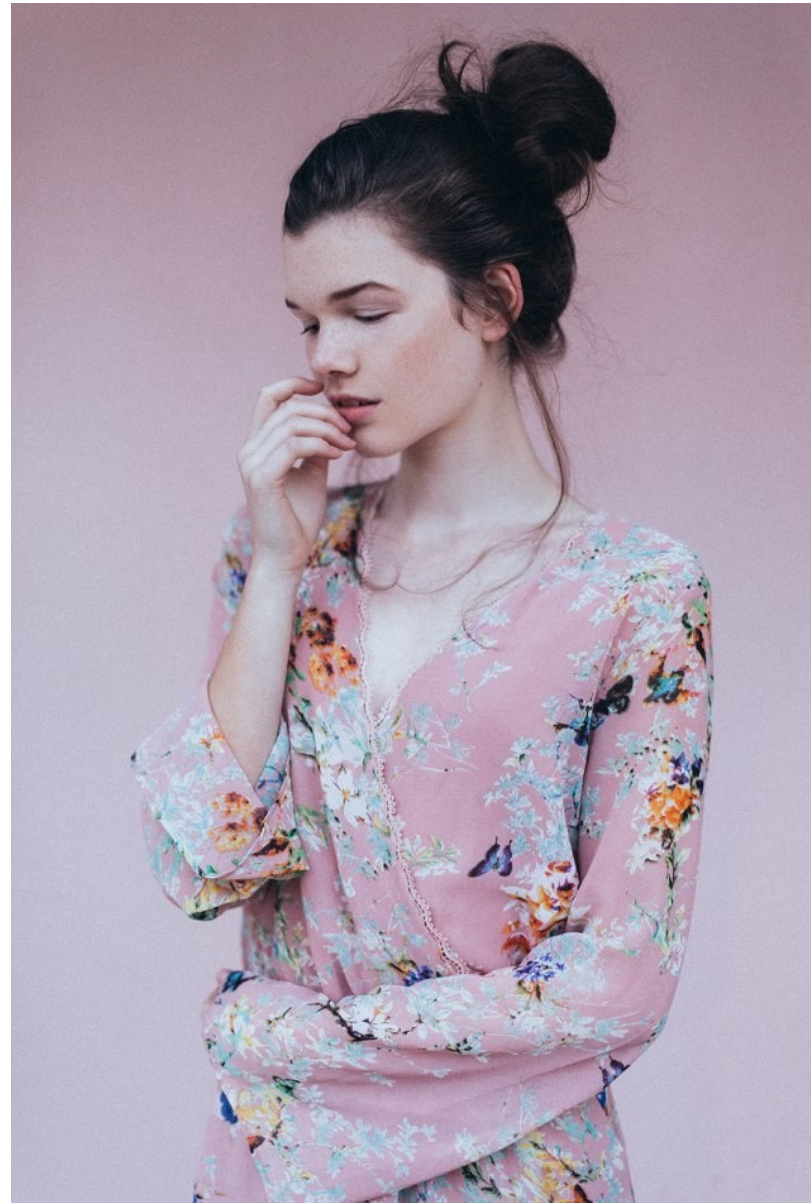

BOSS MODELS

CAPE TOWN

AMY GREENER

Height: 171cm Bust: 82cm Waist: 61cm Hips: 89cm Shoe: 5.5 UK Hair: Brown Eyes: Blue/Green