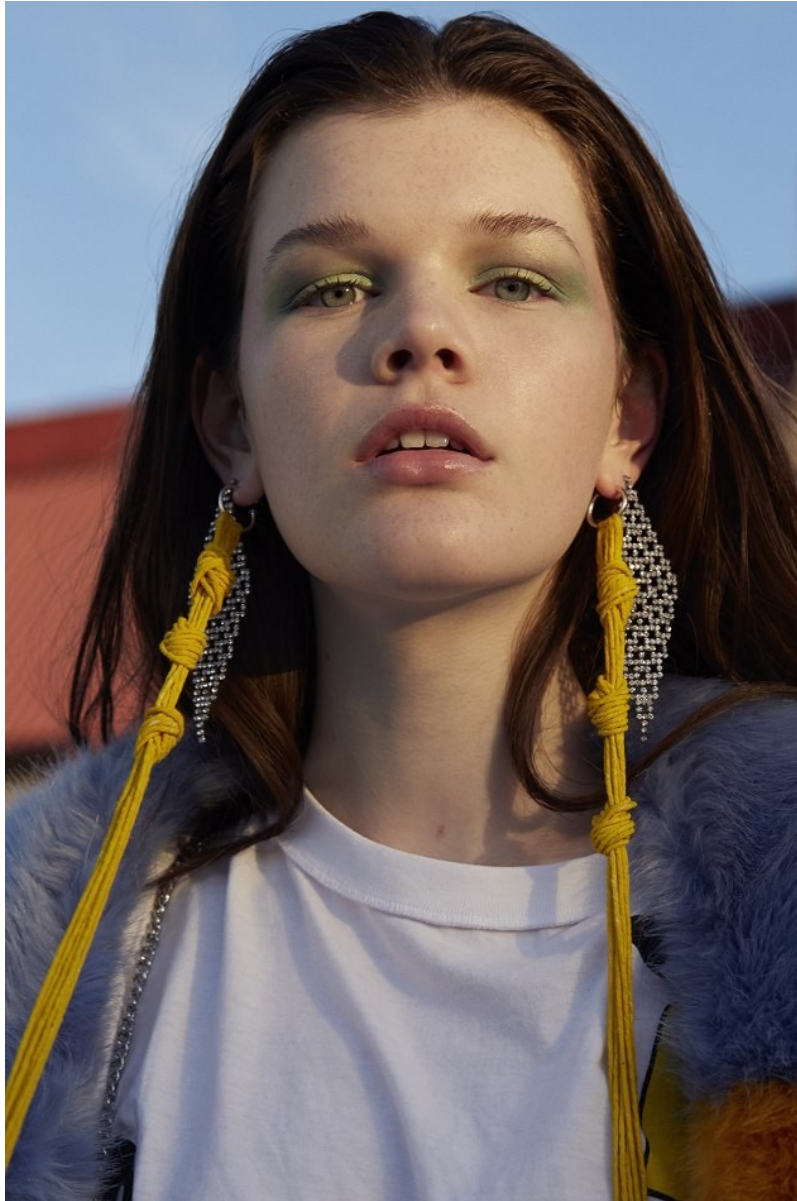

BOSS MODELS

CAPE TOWN

AMY GREENER

Height: 171cm Bust: 82cm Waist: 61cm Hips: 89cm Shoe: 5.5 UK Hair: Brown Eyes: Blue/Green