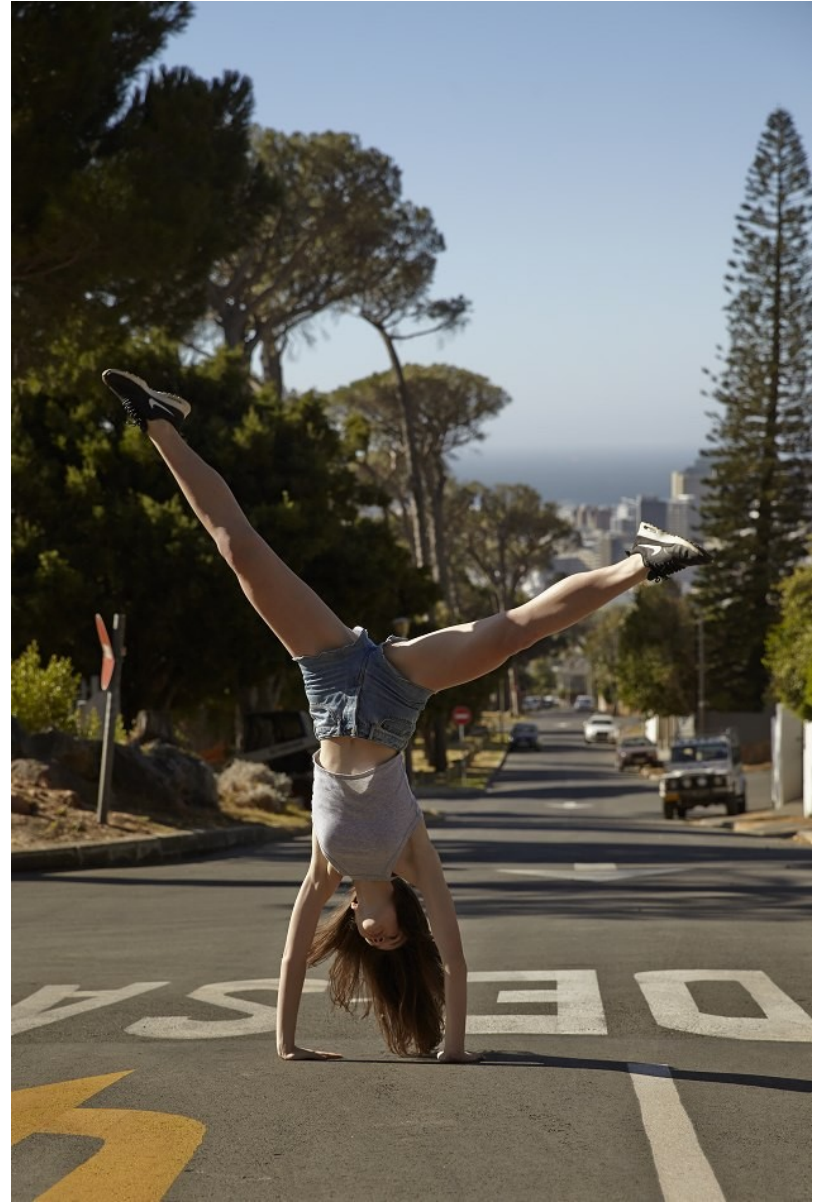

BOSS MODELS

CAPE TOWN

AMY GREENER

Height: 171cm Bust: 82cm Waist: 61cm Hips: 89cm Shoe: 5.5 UK Hair: Brown Eyes: Blue/Green