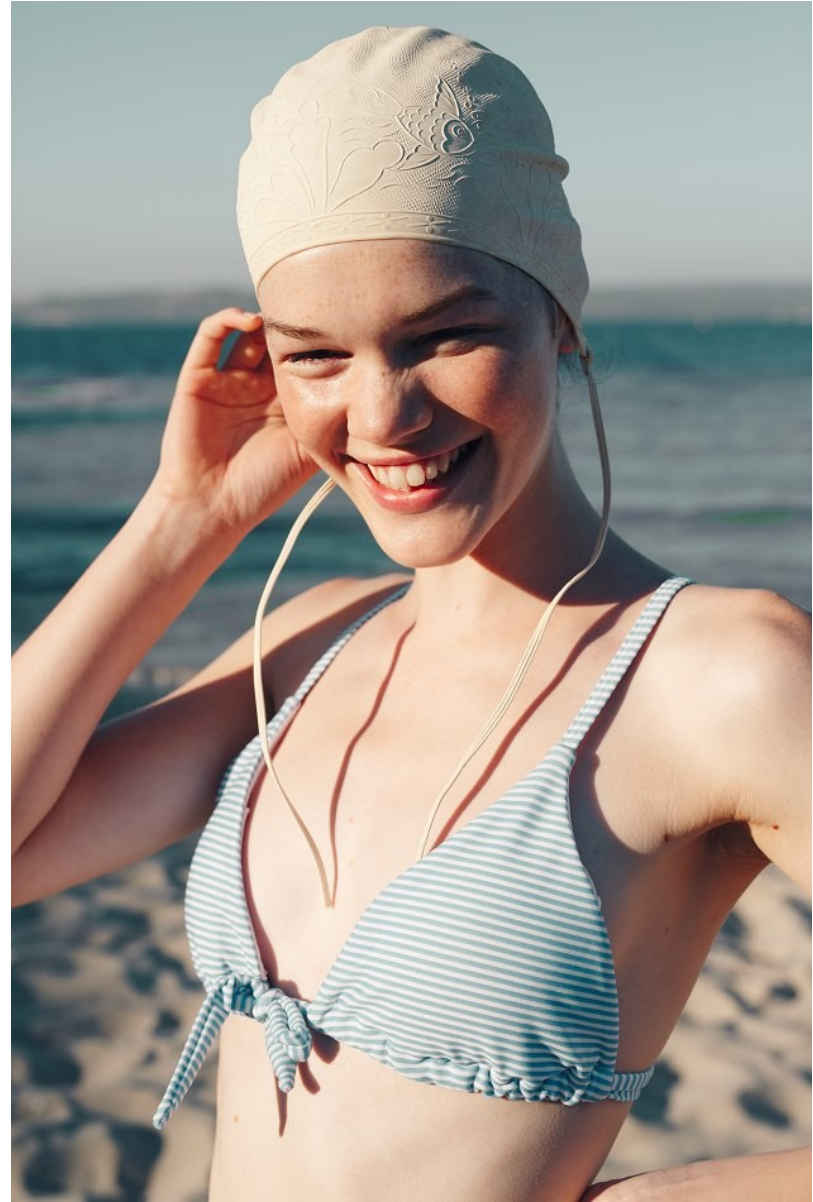

BOSS MODELS

CAPE TOWN

AMY GREENER

Height: 171cm Bust: 82cm Waist: 61cm Hips: 89cm Shoe: 5.5 UK Hair: Brown Eyes: Blue/Green