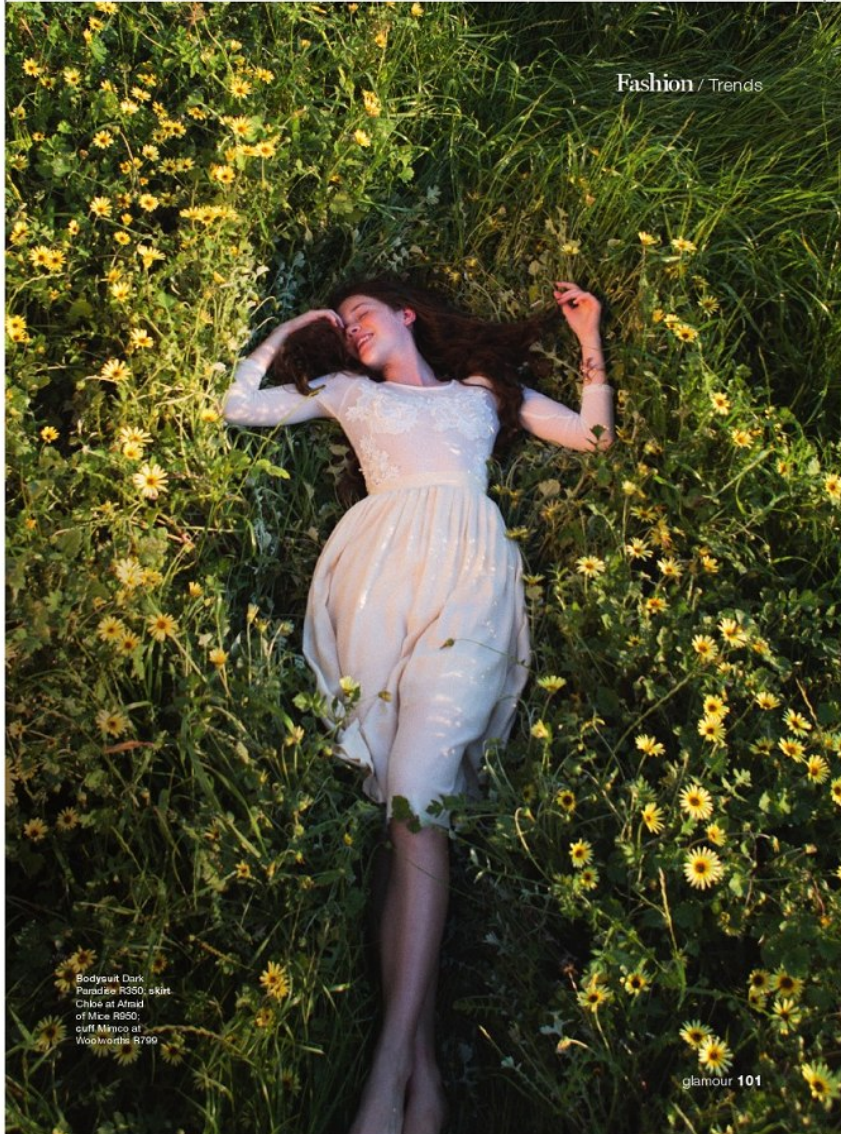

BOSS MODELS

CAPE TOWN

Fashion / Trends

MF1 Dresses.indd 8

2016/12/22 1:38 PM