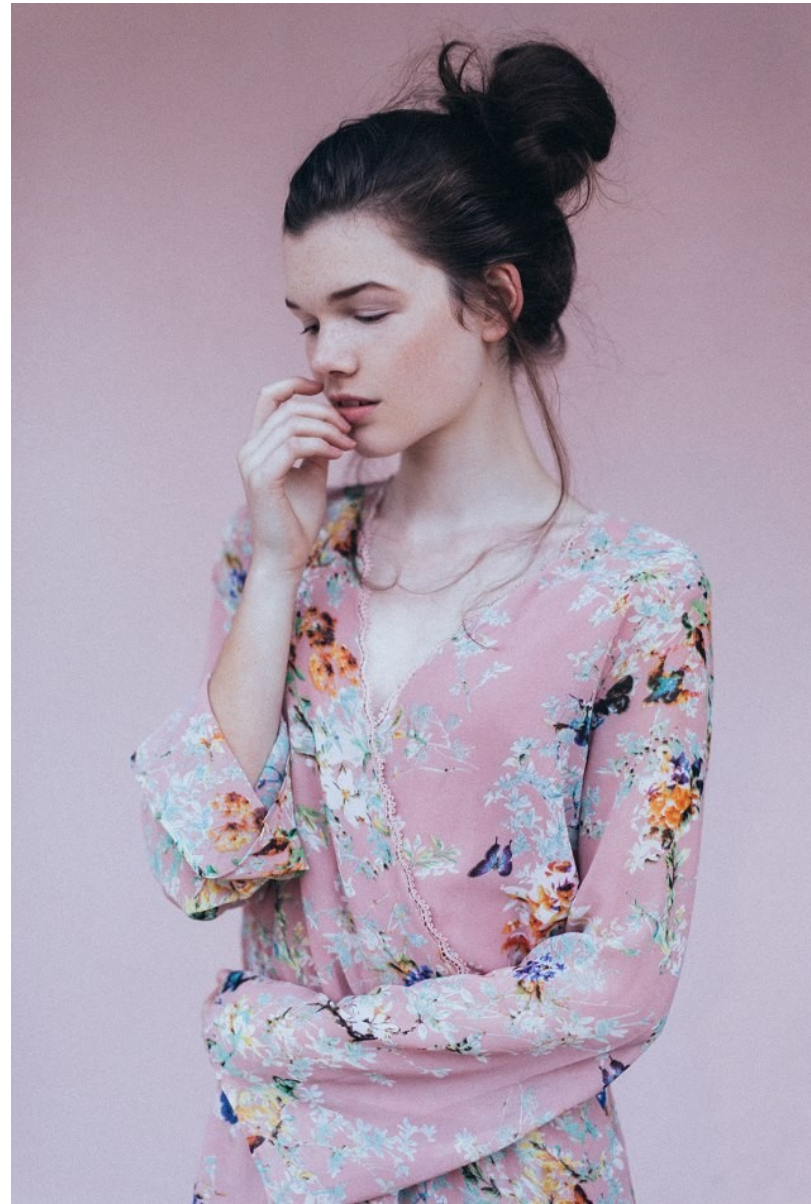

BOSS MODELS

CAPE TOWN

AMY GREENER

Height: 171cm Bust: 82cm Waist: 61cm Hips: 89cm Shoe: 5.5 UK Hair: Brown Eyes: Blue/Green