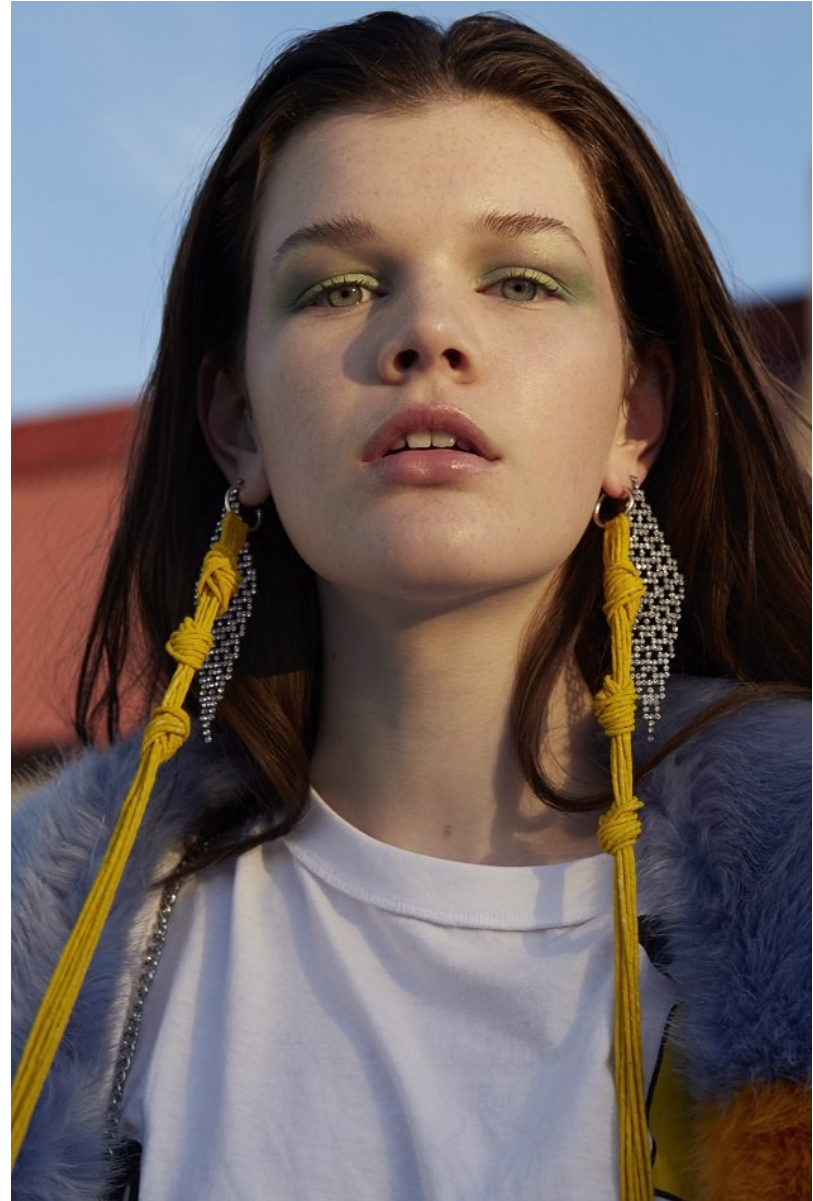

BOSS MODELS

CAPE TOWN

AMY GREENER

Height: 171cm Bust: 82cm Waist: 61cm Hips: 89cm Shoe: 5.5 UK Hair: Brown Eyes: Blue/Green