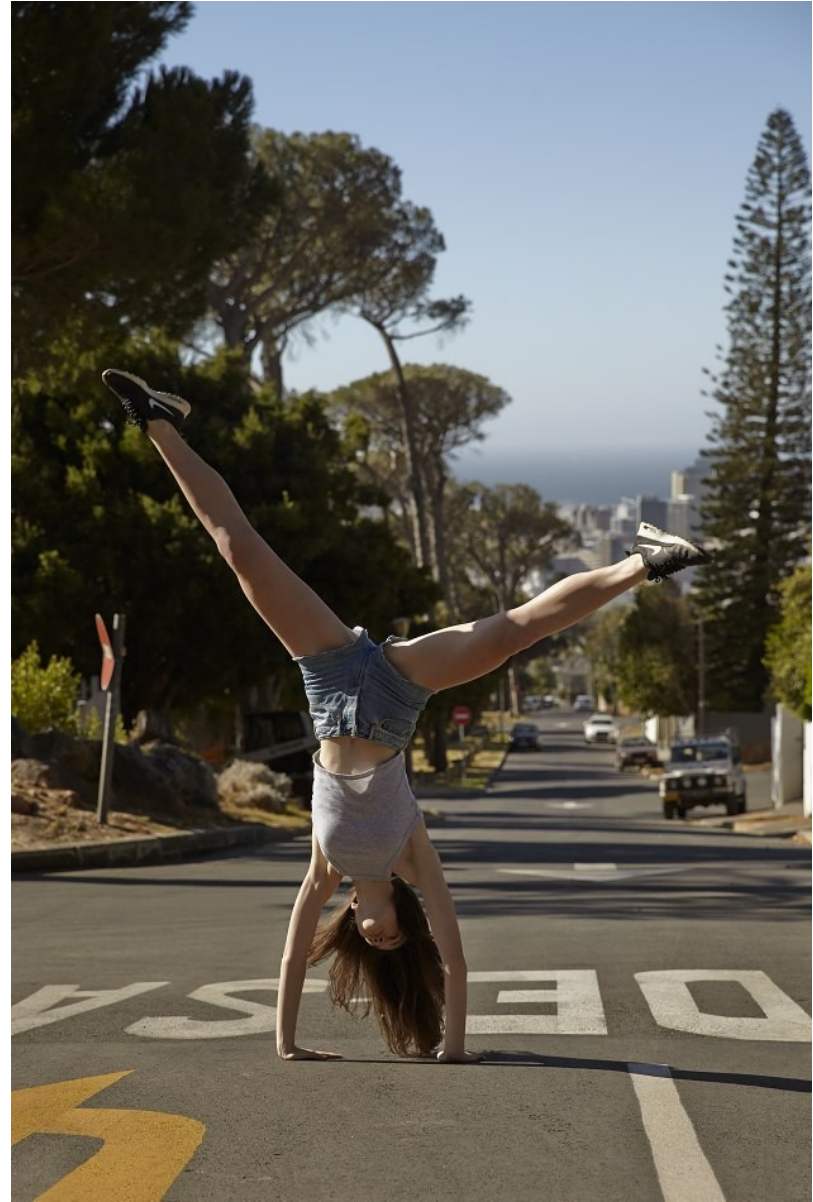

BOSS MODELS

CAPE TOWN

AMY GREENER

Height: 171cm Bust: 82cm Waist: 61cm Hips: 89cm Shoe: 5.5 UK Hair: Brown Eyes: Blue/Green

BOSS MODELS

CAPE TOWN

AMY GREENER

Height: 171cm Bust: 82cm Waist: 61cm Hips: 89cm Shoe: 5.5 UK Hair: Brown Eyes: Blue/Green