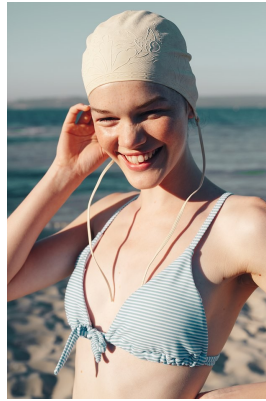

# BOSS MODELS

CAPE TOWN

AMY GREENER

Height: 171cm Bust: 82cm Waist: 61cm Hips: 89cm Shoe: 5.5 UK Hair: Brown Eyes: Blue/Green

# BOSS MODELS

CAPE TOWN

## AMY GREENER

Height: 171cm Bust: 82cm Waist: 61cm Hips: 89cm Shoe: 5.5 UK Hair: Brown Eyes: Blue/Green