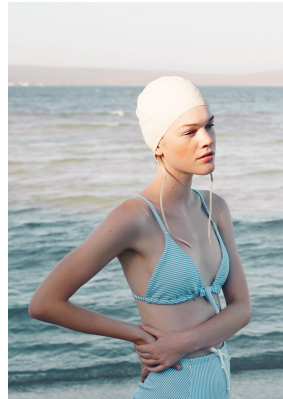

BOSS MODELS

CAPE TOWN

AMY GREENER

Height: 171cm Bust: 82cm Waist: 61cm Hips: 89cm Shoe: 5.5 UK Hair: Brown Eyes: Blue/Green

BOSS MODELS

CAPE TOWN

AMY GREENER

Height: 171cm Bust: 82cm Waist: 61cm Hips: 89cm Shoe: 5.5 UK Hair: Brown Eyes: Blue/Green