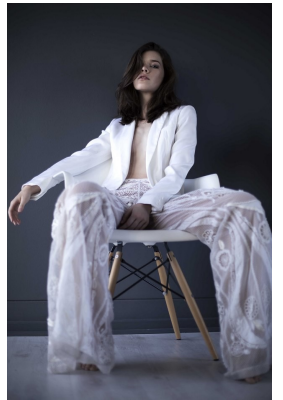

BOSS MODELS

CAPE TOWN

AMY GREENER

Height: 171cm Bust: 82cm Waist: 61cm Hips: 89cm Shoe: 5.5 UK Hair: Brown Eyes: Blue/Green

BOSS MODELS

CAPE TOWN

AMY GREENER

Height: 171cm Bust: 82cm Waist: 61cm Hips: 89cm Shoe: 5.5 UK Hair: Brown Eyes: Blue/Green