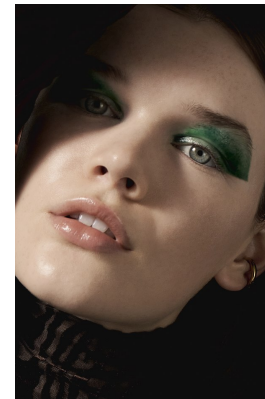

BOSS MODELS

CAPE TOWN

AMY GREENER

Height: 171cm Bust: 82cm Waist: 61cm Hips: 89cm Shoe: 5.5 UK Hair: Brown Eyes: Blue/Green

BOSS MODELS

CAPE TOWN

AMY GREENER

Height: 171cm Bust: 82cm Waist: 61cm Hips: 89cm Shoe: 5.5 UK Hair: Brown Eyes: Blue/Green