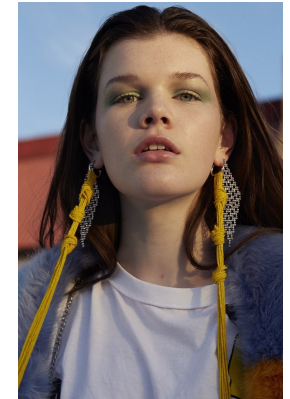

BOSS MODELS

CAPE TOWN

AMY GREENER

Height: 171cm Bust: 82cm Waist: 61cm Hips: 89cm Shoe: 5.5 UK Hair: Brown Eyes: Blue/Green

BOSS MODELS

CAPE TOWN

AMY GREENER

Height: 171cm Bust: 82cm Waist: 61cm Hips: 89cm Shoe: 5.5 UK Hair: Brown Eyes: Blue/Green