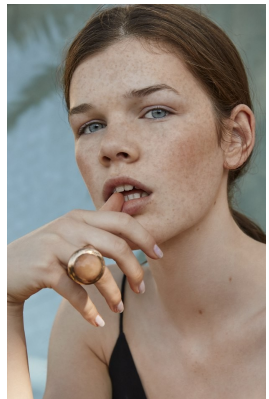

BOSS MODELS

CAPE TOWN

AMY GREENER

Height: 171cm Bust: 82cm Waist: 61cm Hips: 89cm Shoe: 5.5 UK Hair: Brown Eyes: Blue/Green

BOSS MODELS

CAPE TOWN

AMY GREENER

Height: 171cm Bust: 82cm Waist: 61cm Hips: 89cm Shoe: 5.5 UK Hair: Brown Eyes: Blue/Green