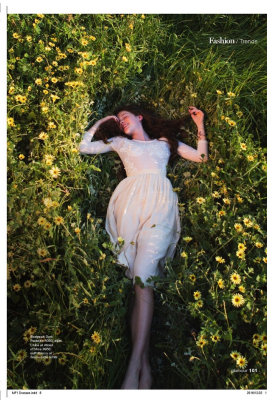

# BOSS MODELS

CAPE TOWN

AMY GREENER

Height: 171cm Bust: 82cm Waist: 61cm Hips: 89cm Shoe: 5.5 UK Hair: Brown Eyes: Blue/Green

# BOSS MODELS

CAPE TOWN

## AMY GREENER

Height: 171cm Bust: 82cm Waist: 61cm Hips: 89cm Shoe: 5.5 UK Hair: Brown Eyes: Blue/Green