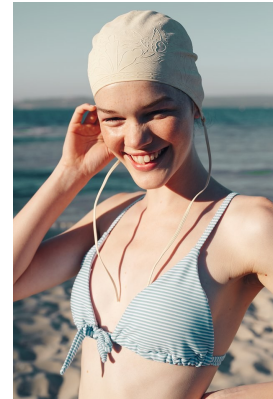

BOSS MODELS

CAPE TOWN

AMY GREENER

Height: 171cm Bust: 82cm Waist: 61cm Hips: 89cm Shoe: 5.5 UK Hair: Brown Eyes: Blue/Green

BOSS MODELS

CAPE TOWN

AMY GREENER

Height: 171cm Bust: 82cm Waist: 61cm Hips: 89cm Shoe: 5.5 UK Hair: Brown Eyes: Blue/Green