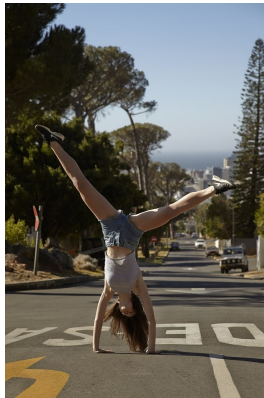

# BOSS MODELS

CAPE TOWN

AMY GREENER

Height: 171cm Bust: 82cm Waist: 61cm Hips: 89cm Shoe: 5.5 UK Hair: Brown Eyes: Blue/Green

## AMY GREENER

Height: 171cm Bust: 82cm Waist: 61cm Hips: 89cm Shoe: 5.5 UK Hair: Brown Eyes: Blue/Green