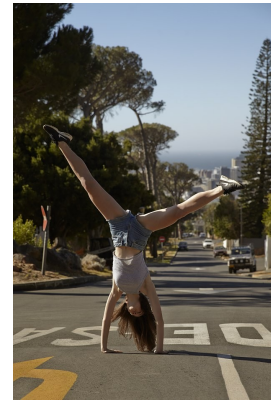

BOSS MODELS

CAPE TOWN

AMY GREENER

Height: 171cm Bust: 82cm Waist: 61cm Hips: 89cm Shoe: 5.5 UK Hair: Brown Eyes: Blue/Green

BOSS MODELS

CAPE TOWN

AMY GREENER

Height: 171cm Bust: 82cm Waist: 61cm Hips: 89cm Shoe: 5.5 UK Hair: Brown Eyes: Blue/Green