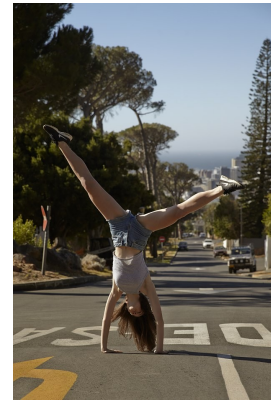

# BOSS MODELS

CAPE TOWN

AMY GREENER

Height: 171cm Bust: 82cm Waist: 61cm Hips: 89cm Shoe: 5.5 UK Hair: Brown Eyes: Blue/Green