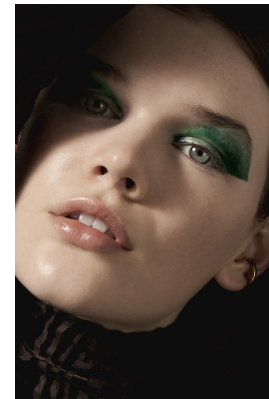

# BOSS MODELS

CAPE TOWN

AMY GREENER

Height: 171cm Bust: 82cm Waist: 61cm Hips: 89cm Shoe: 5.5 UK Hair: Brown Eyes: Blue/Green