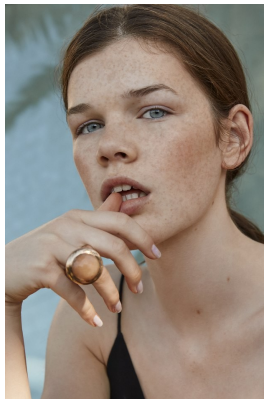

# BOSS MODELS

CAPE TOWN

AMY GREENER

Height: 171cm Bust: 82cm Waist: 61cm Hips: 89cm Shoe: 5.5 UK Hair: Brown Eyes: Blue/Green

# BOSS MODELS

CAPE TOWN

## AMY GREENER

Height: 171cm Bust: 82cm Waist: 61cm Hips: 89cm Shoe: 5.5 UK Hair: Brown Eyes: Blue/Green