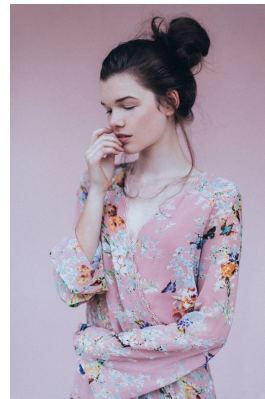

# BOSS MODELS

CAPE TOWN

AMY GREENER

Height: 171cm Bust: 82cm Waist: 61cm Hips: 89cm Shoe: 5.5 UK Hair: Brown Eyes: Blue/Green