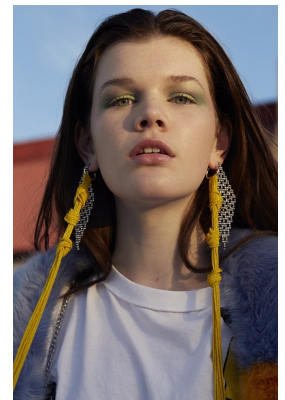

# BOSS MODELS

CAPE TOWN

AMY GREENER

Height: 171cm Bust: 82cm Waist: 61cm Hips: 89cm Shoe: 5.5 UK Hair: Brown Eyes: Blue/Green

# BOSS MODELS

CAPE TOWN

## AMY GREENER

Height: 171cm Bust: 82cm Waist: 61cm Hips: 89cm Shoe: 5.5 UK Hair: Brown Eyes: Blue/Green