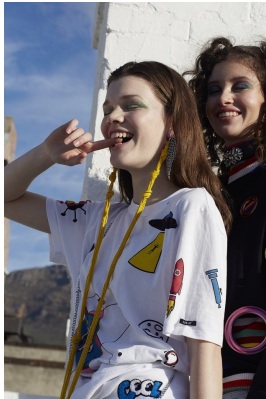

BOSS MODELS

CAPE TOWN

AMY GREENER

Height: 171cm Bust: 82cm Waist: 61cm Hips: 89cm Shoe: 5.5 UK Hair: Brown Eyes: Blue/Green

BOSS MODELS

CAPE TOWN

AMY GREENER

Height: 171cm Bust: 82cm Waist: 61cm Hips: 89cm Shoe: 5.5 UK Hair: Brown Eyes: Blue/Green