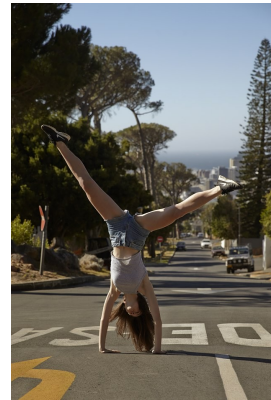

BOSS MODELS

CAPE TOWN

AMY GREENER

Height: 171cm Bust: 82cm Waist: 61cm Hips: 89cm Shoe: 5.5 UK Hair: Brown Eyes: Blue/Green

BOSS MODELS

CAPE TOWN

AMY GREENER

Height: 171cm Bust: 82cm Waist: 61cm Hips: 89cm Shoe: 5.5 UK Hair: Brown Eyes: Blue/Green