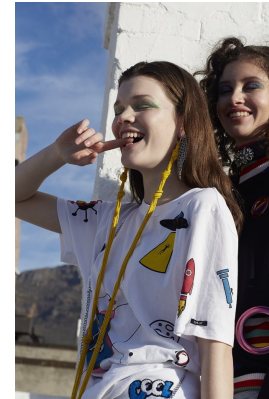

# BOSS MODELS

CAPE TOWN

AMY GREENER

Height: 171cm Bust: 82cm Waist: 61cm Hips: 89cm Shoe: 5.5 UK Hair: Brown Eyes: Blue/Green