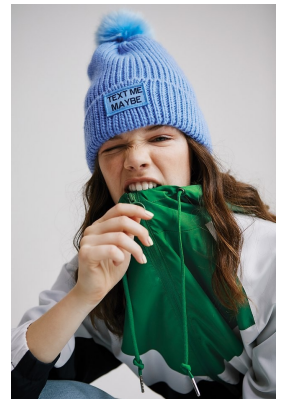

BOSS MODELS

CAPE TOWN

AMY GREENER

Height: 171cm Bust: 82cm Waist: 61cm Hips: 89cm Shoe: 5.5 UK Hair: Brown Eyes: Blue/Green

BOSS MODELS

CAPE TOWN

AMY GREENER

Height: 171cm Bust: 82cm Waist: 61cm Hips: 89cm Shoe: 5.5 UK Hair: Brown Eyes: Blue/Green