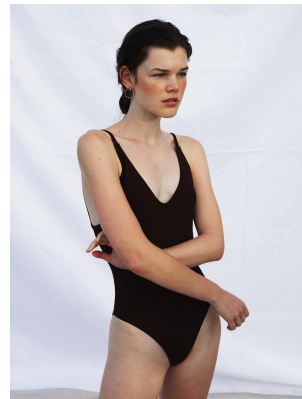

BOSS MODELS

CAPE TOWN

AMY GREENER

Height: 171cm Bust: 82cm Waist: 61cm Hips: 89cm Shoe: 5.5 UK Hair: Brown Eyes: Blue/Green

BOSS MODELS

CAPE TOWN

AMY GREENER

Height: 171cm Bust: 82cm Waist: 61cm Hips: 89cm Shoe: 5.5 UK Hair: Brown Eyes: Blue/Green