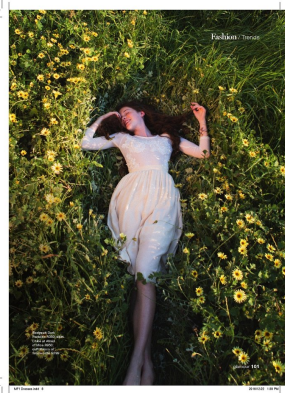

BOSS MODELS

CAPE TOWN

AMY GREENER

Height: 171cm Bust: 82cm Waist: 61cm Hips: 89cm Shoe: 5.5 UK Hair: Brown Eyes: Blue/Green

BOSS MODELS

CAPE TOWN

AMY GREENER

Height: 171cm Bust: 82cm Waist: 61cm Hips: 89cm Shoe: 5.5 UK Hair: Brown Eyes: Blue/Green