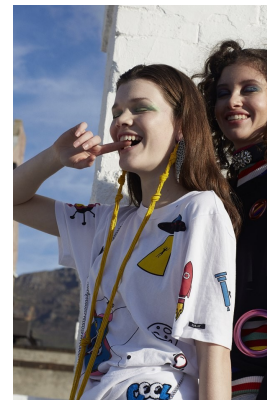

# BOSS MODELS

CAPE TOWN

AMY GREENER

Height: 171cm Bust: 82cm Waist: 61cm Hips: 89cm Shoe: 5.5 UK Hair: Brown Eyes: Blue/Green

# BOSS MODELS

CAPE TOWN

## AMY GREENER

Height: 171cm Bust: 82cm Waist: 61cm Hips: 89cm Shoe: 5.5 UK Hair: Brown Eyes: Blue/Green