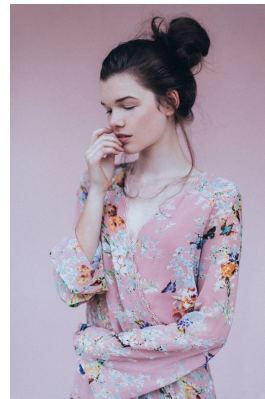

BOSS MODELS

CAPE TOWN

AMY GREENER

Height: 171cm Bust: 82cm Waist: 61cm Hips: 89cm Shoe: 5.5 UK Hair: Brown Eyes: Blue/Green

BOSS MODELS

CAPE TOWN

AMY GREENER

Height: 171cm Bust: 82cm Waist: 61cm Hips: 89cm Shoe: 5.5 UK Hair: Brown Eyes: Blue/Green