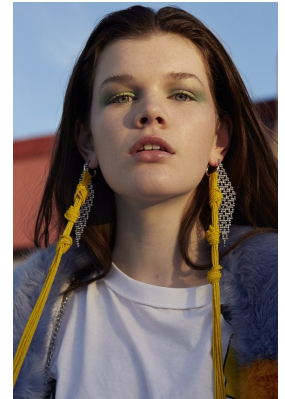

# BOSS MODELS

CAPE TOWN

AMY GREENER

Height: 171cm Bust: 82cm Waist: 61cm Hips: 89cm Shoe: 5.5 UK Hair: Brown Eyes: Blue/Green