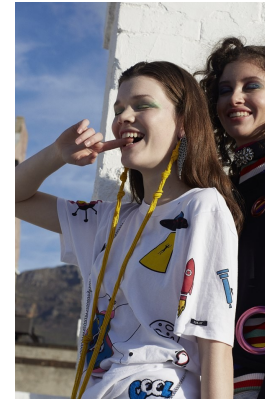

BOSS MODELS

CAPE TOWN

AMY GREENER

Height: 171cm Bust: 82cm Waist: 61cm Hips: 89cm Shoe: 5.5 UK Hair: Brown Eyes: Blue/Green

BOSS MODELS

CAPE TOWN

AMY GREENER

Height: 171cm Bust: 82cm Waist: 61cm Hips: 89cm Shoe: 5.5 UK Hair: Brown Eyes: Blue/Green