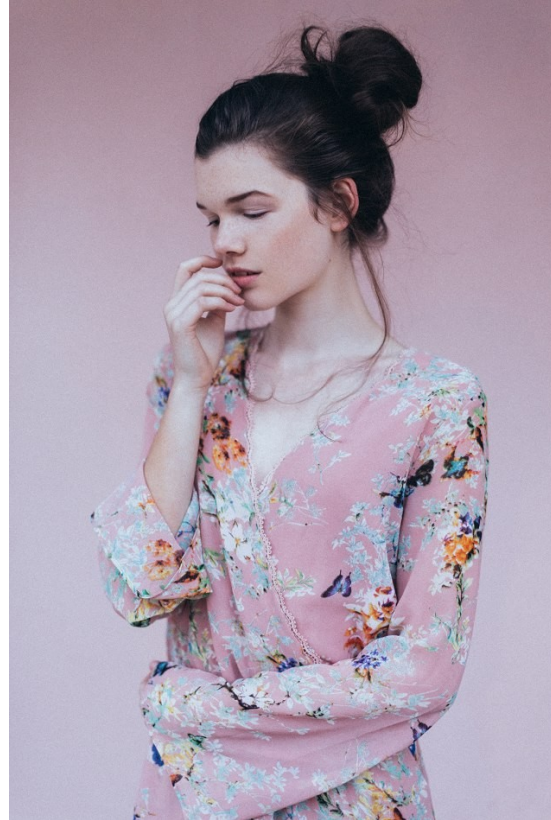

BOSS MODELS

CAPE TOWN

Height: 171cm Bust: 82cm Waist: 61cm Hips: 89cm Shoe: 5.5 UK Hair: Brown Eyes: Blue/Green