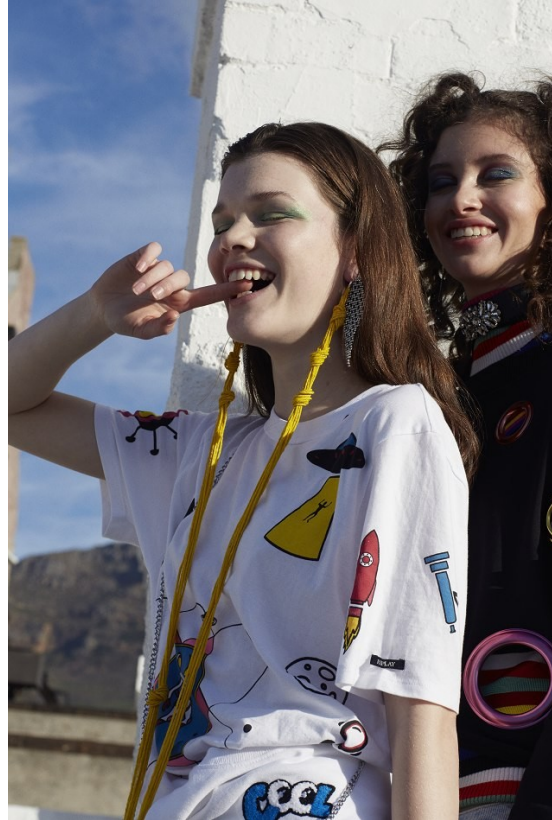

BOSS MODELS

CAPE TOWN

Height: 171cm Bust: 82cm Waist: 61cm Hips: 89cm Shoe: 5.5 UK Hair: Brown Eyes: Blue/Green