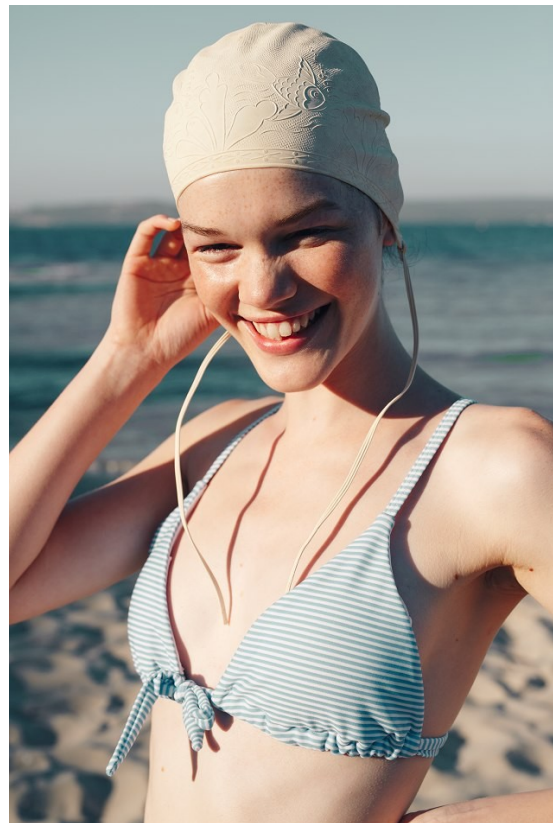

BOSS MODELS

CAPE TOWN

Height: 171cm Bust: 82cm Waist: 61cm Hips: 89cm Shoe: 5.5 UK Hair: Brown Eyes: Blue/Green