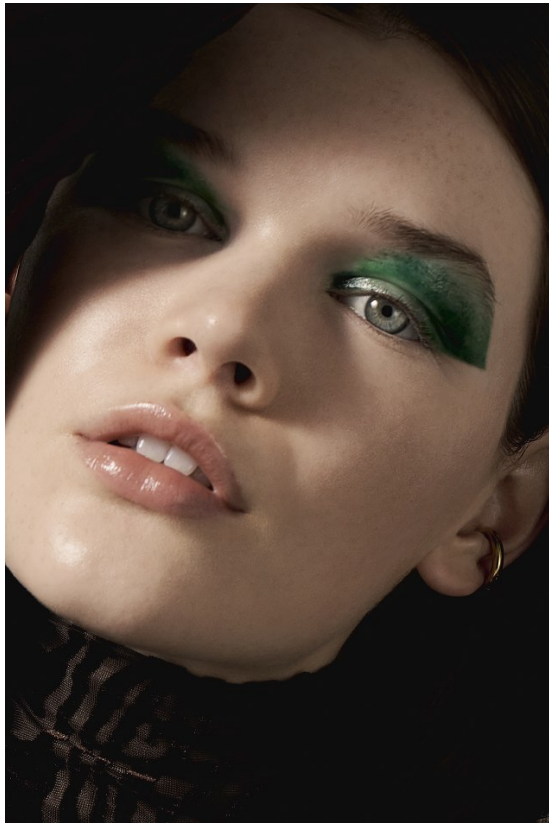

BOSS MODELS

CAPE TOWN

Height: 171cm Bust: 82cm Waist: 61cm Hips: 89cm Shoe: 5.5 UK Hair: Brown Eyes: Blue/Green