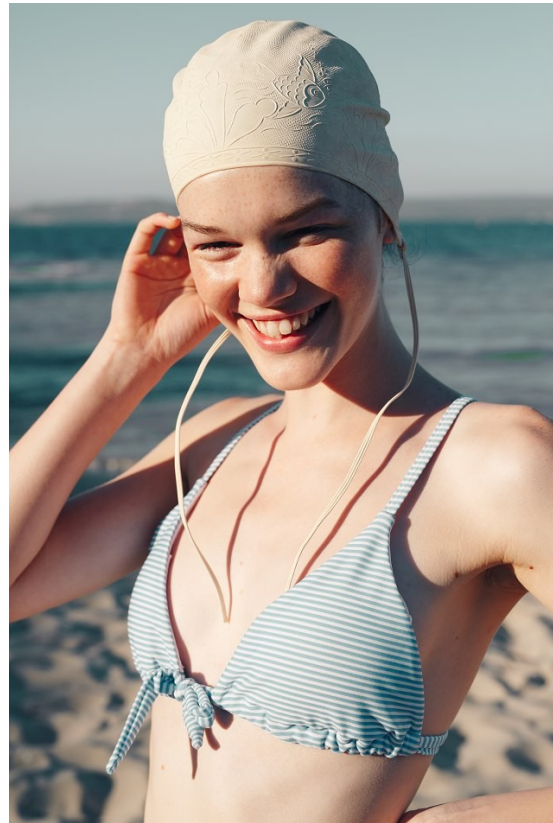

BOSS MODELS

CAPE TOWN

AMY GREENER

Height: 171cm Bust: 82cm Waist: 61cm Hips: 89cm Shoe: 5.5 UK Hair: Brown Eyes: Blue/Green