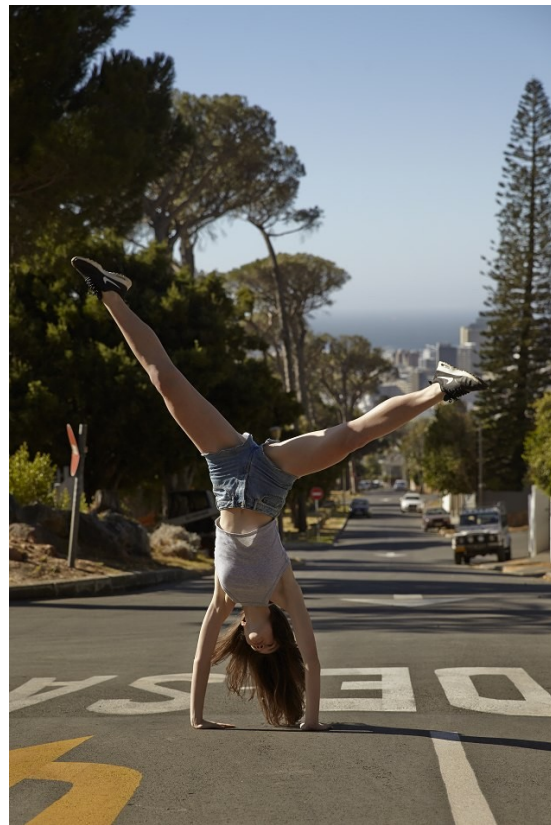

BOSS MODELS

CAPE TOWN

AMY GREENER

Height: 171cm Bust: 82cm Waist: 61cm Hips: 89cm Shoe: 5.5 UK Hair: Brown Eyes: Blue/Green

BOSS MODELS

CAPE TOWN

AMY GREENER

Height: 171cm Bust: 82cm Waist: 61cm Hips: 89cm Shoe: 5.5 UK Hair: Brown Eyes: Blue/Green