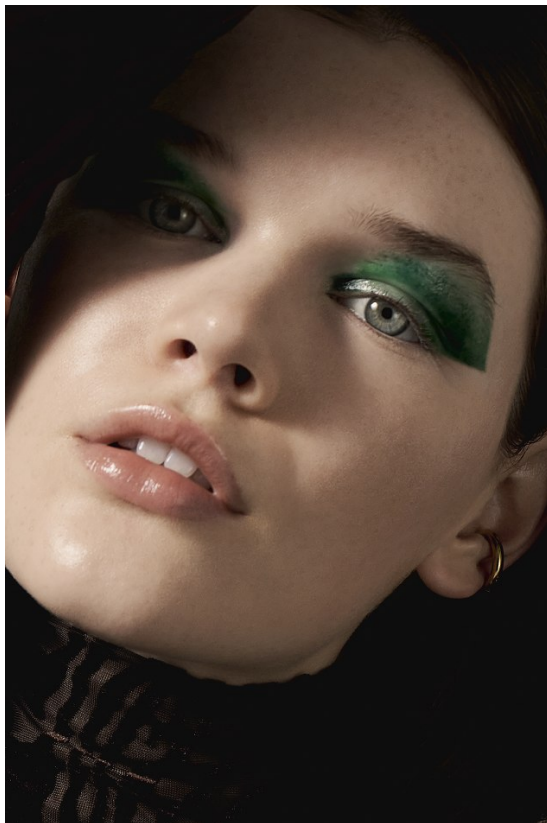

BOSS MODELS

CAPE TOWN

Height: 171cm Bust: 82cm Waist: 61cm Hips: 89cm Shoe: 5.5 UK Hair: Brown Eyes: Blue/Green