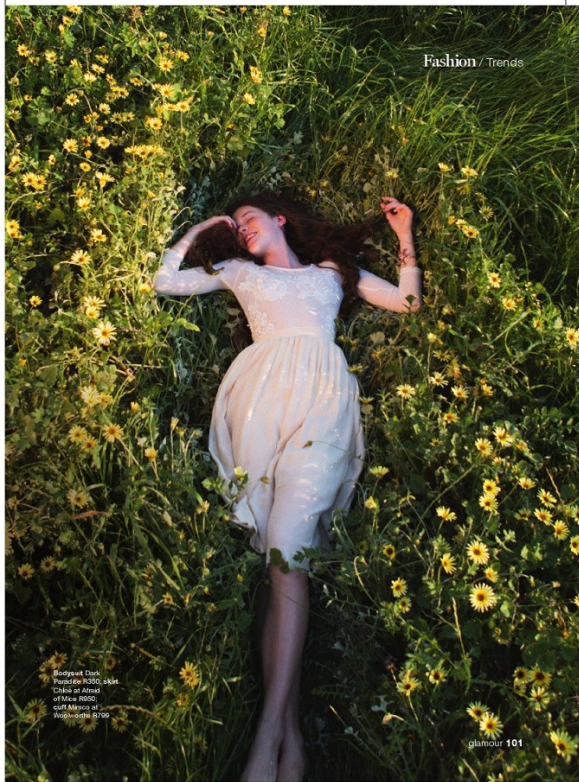

AMY GREENER

BOSS MODELS

CAPE TOWN

MPI Dresscode 8

2016/12/22 1:39 PM

Fashion / Trends