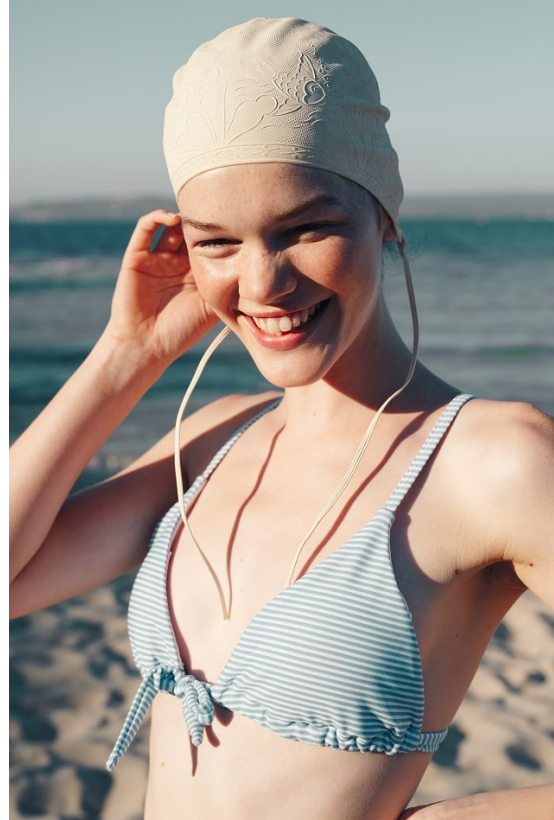

BOSS MODELS

CAPE TOWN

AMY GREENER

Height: 171cm Bust: 82cm Waist: 61cm Hips: 89cm Shoe: 5.5 UK Hair: Brown Eyes: Blue/Green

BOSS MODELS

CAPE TOWN

AMY GREENER

Height: 171cm Bust: 82cm Waist: 61cm Hips: 89cm Shoe: 5.5 UK Hair: Brown Eyes: Blue/Green