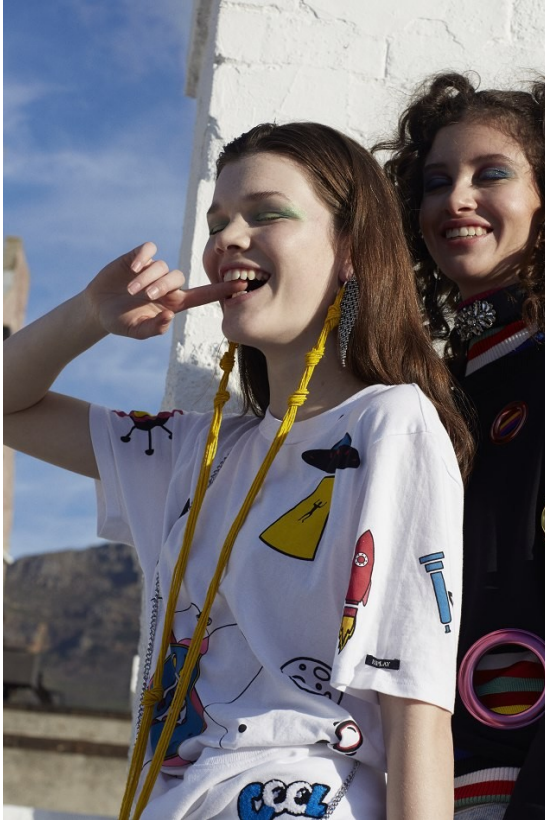

AMY GREENER

BOSS MODELS

CAPE TOWN

Height: 171cm Bust: 82cm Waist: 61cm Hips: 89cm Shoe: 5.5 UK Hair: Brown Eyes: Blue/Green