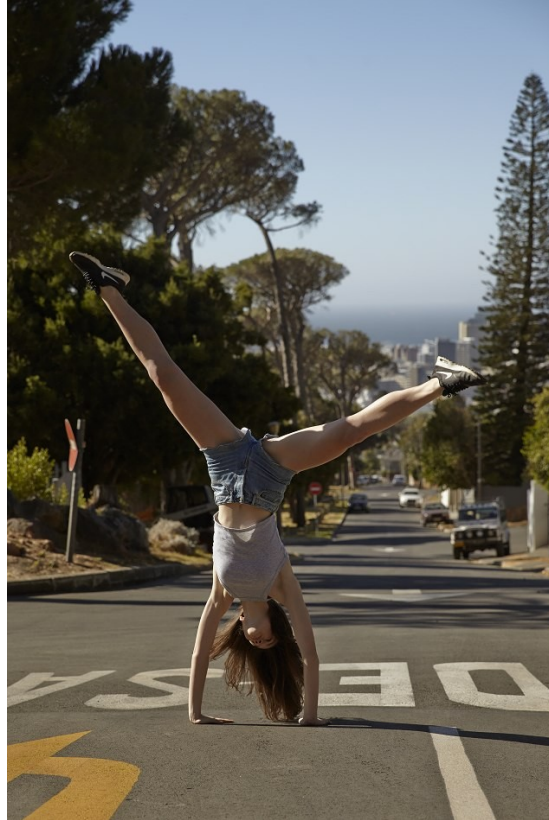

BOSS MODELS

CAPE TOWN

AMY GREENER

Height: 171cm Bust: 82cm Waist: 61cm Hips: 89cm Shoe: 5.5 UK Hair: Brown Eyes: Blue/Green

BOSS MODELS

CAPE TOWN

AMY GREENER

Height: 171cm Bust: 82cm Waist: 61cm Hips: 89cm Shoe: 5.5 UK Hair: Brown Eyes: Blue/Green