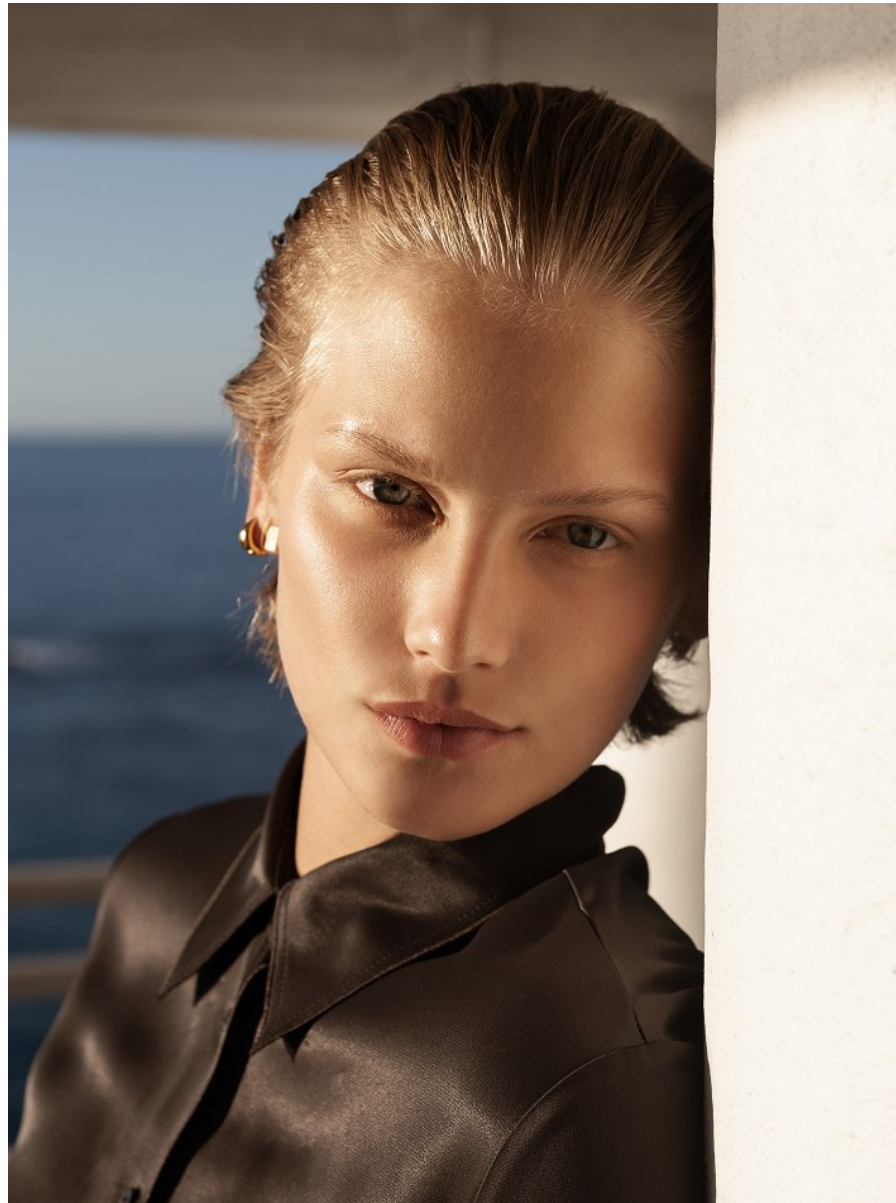

BOSS MODELS

CAPE TOWN

NATHALIE BLENDERMANN

Height: 177cm Bust: 83cm Waist: 61cm Hips: 90cm Shoe: 7.5 UK Hair: Ash Blonde Eyes: Blue

BOSS MODELS

CAPE TOWN

NATHALIE BLENDERMANN

Height: 177cm Bust: 83cm Waist: 61cm Hips: 90cm Shoe: 7.5 UK Hair: Ash Blonde Eyes: Blue