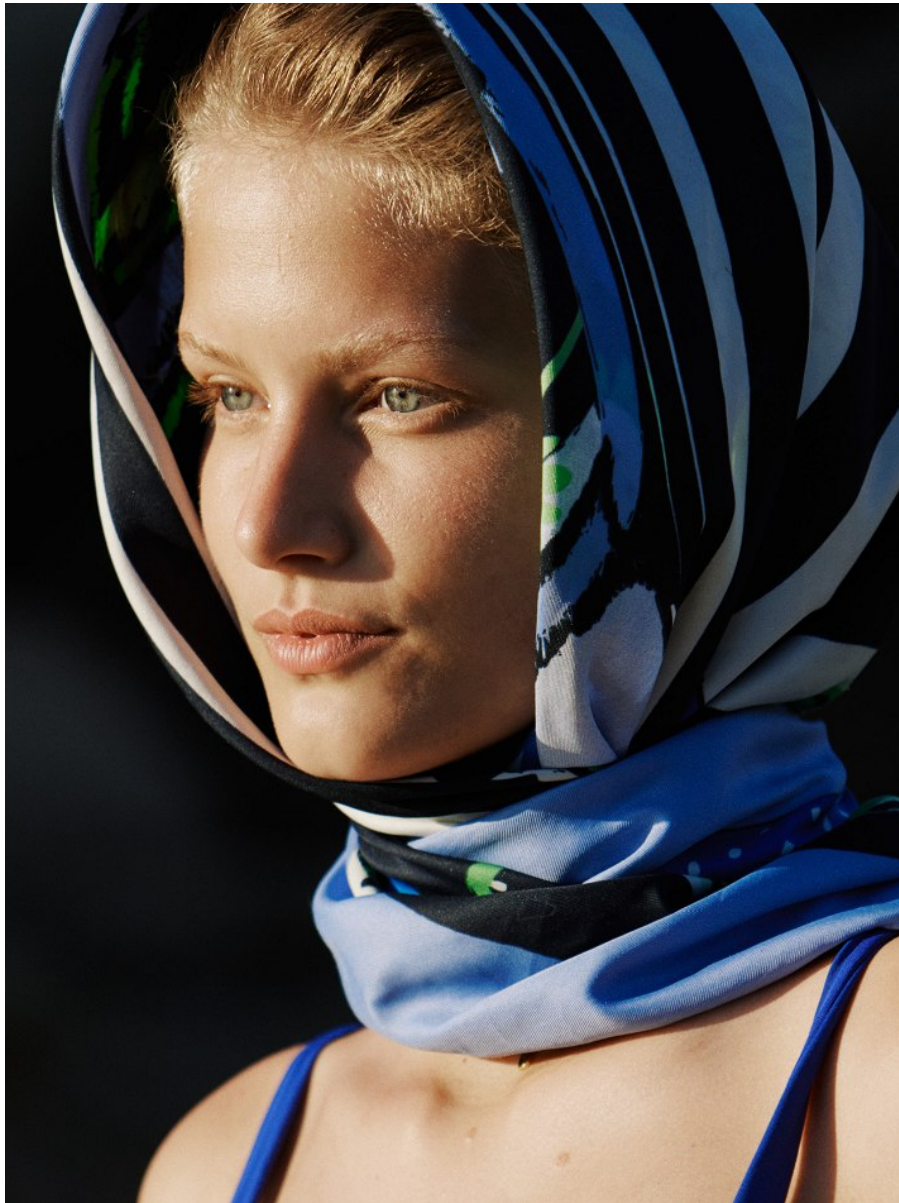

BOSS MODELS

CAPE TOWN

NATHALIE BLENDERMANN

Height: 177cm Bust: 83cm Waist: 61cm Hips: 90cm Shoe: 7.5 UK Hair: Ash Blonde Eyes: Blue