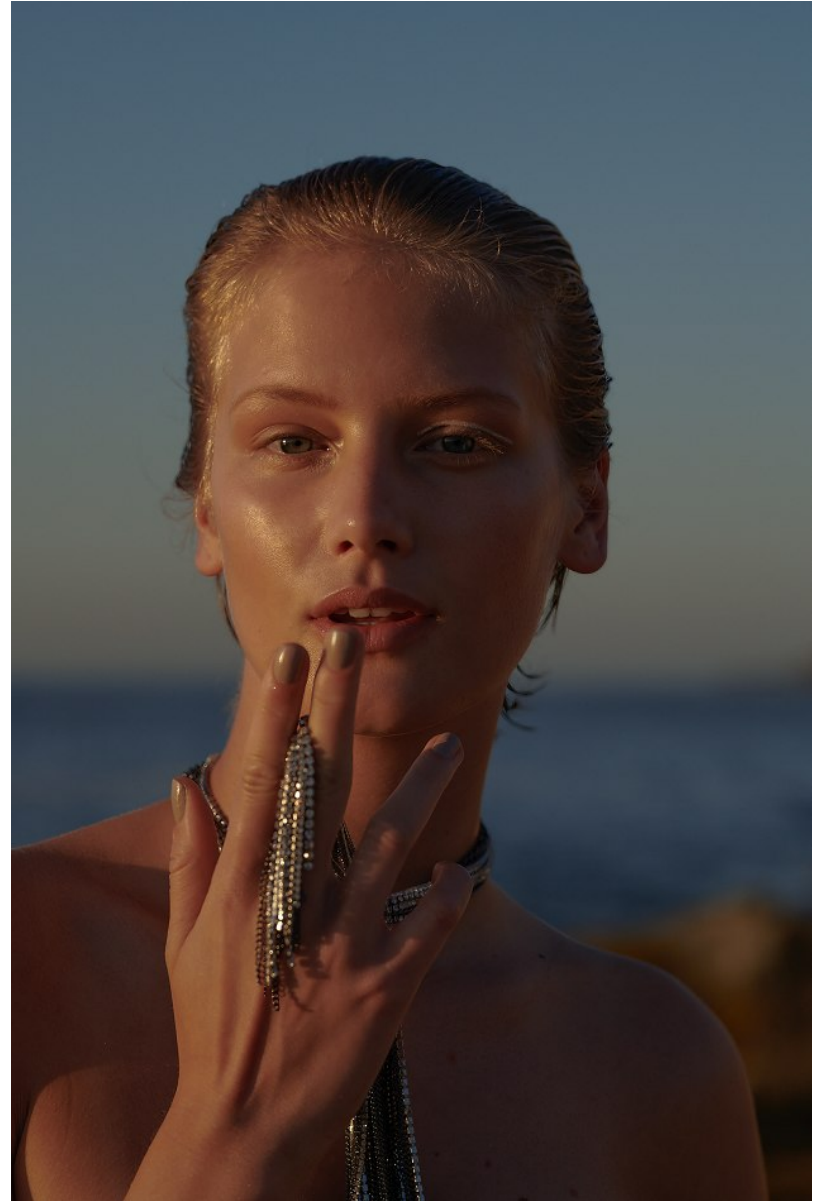

BOSS MODELS

CAPE TOWN

NATHALIE BLENDERMANN

Height: 177cm Bust: 83cm Waist: 61cm Hips: 90cm Shoe: 7.5 UK Hair: Ash Blonde Eyes: Blue