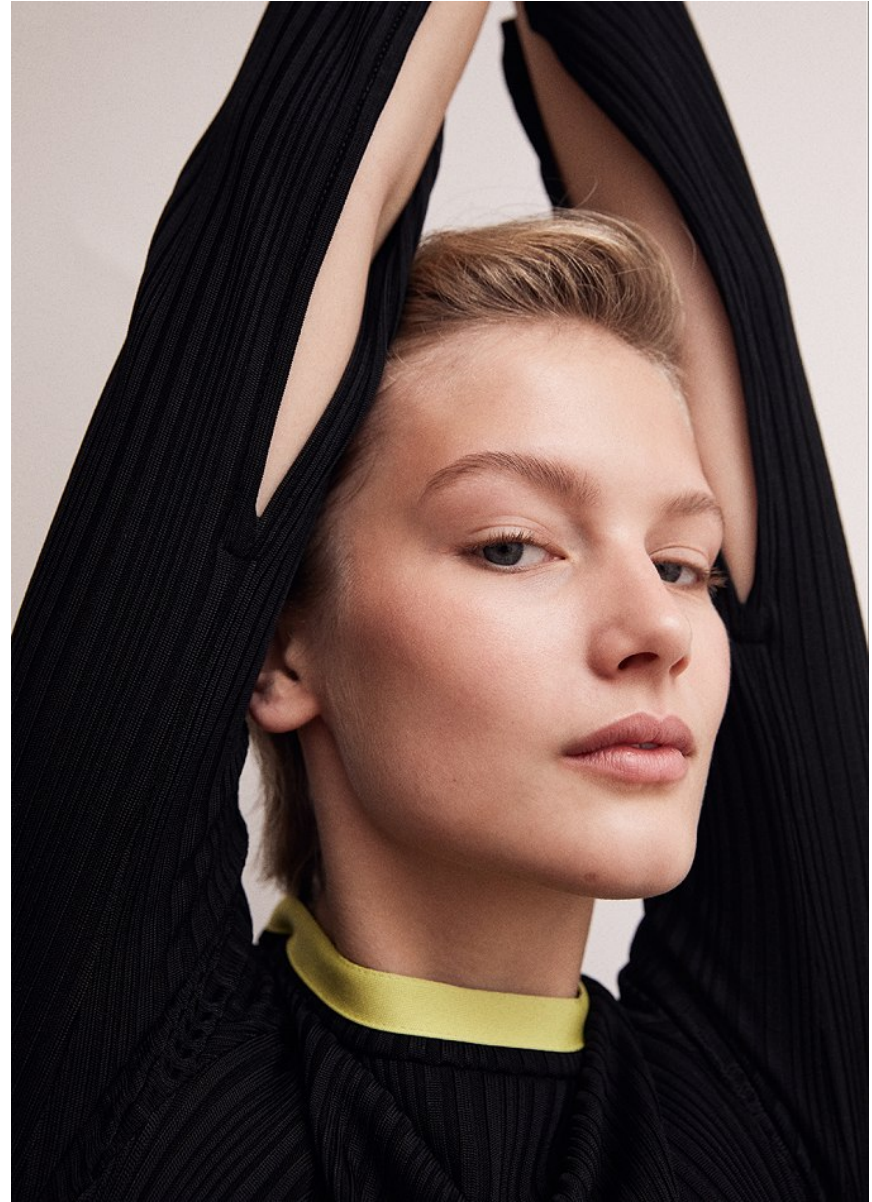

BOSS MODELS

CAPE TOWN

NATHALIE BLENDERMANN

Height: 177cm Bust: 83cm Waist: 61cm Hips: 90cm Shoe: 7.5 UK Hair: Ash Blonde Eyes: Blue