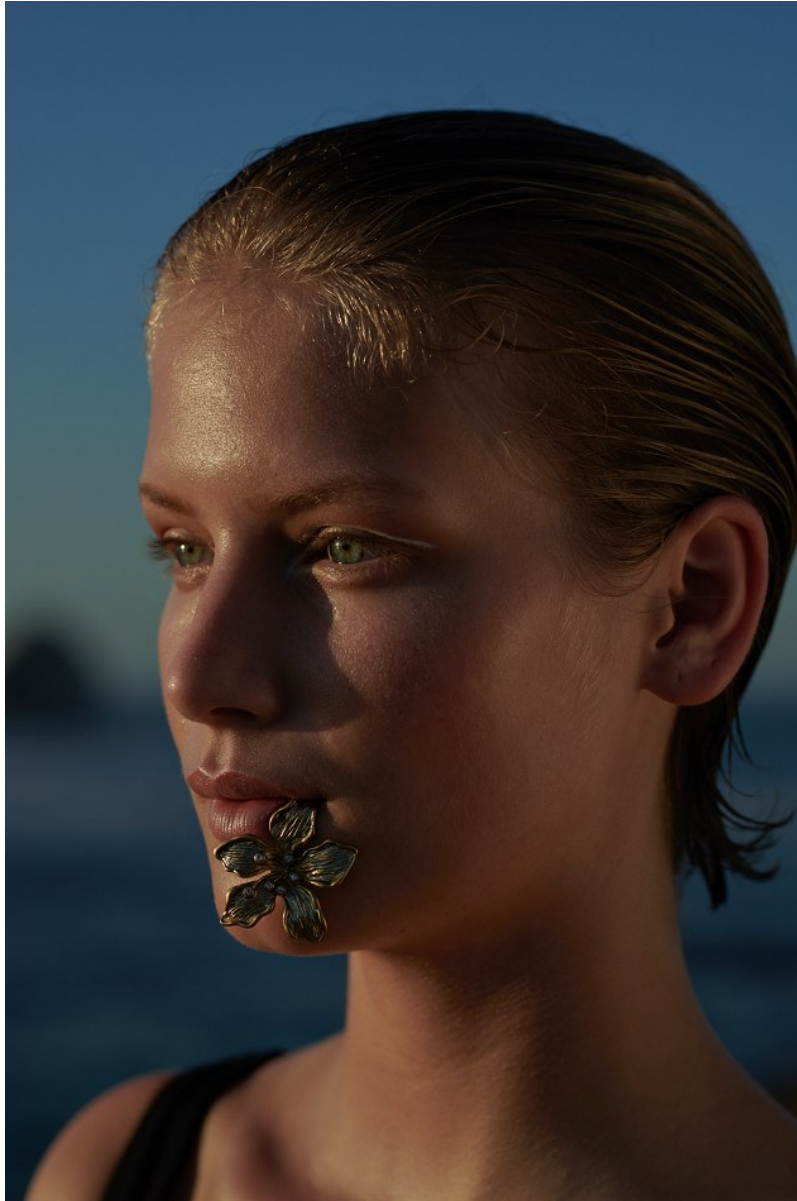

BOSS MODELS

CAPE TOWN

NATHALIE BLENDERMANN

Height: 177cm Bust: 83cm Waist: 61cm Hips: 90cm Shoe: 7.5 UK Hair: Ash Blonde Eyes: Blue