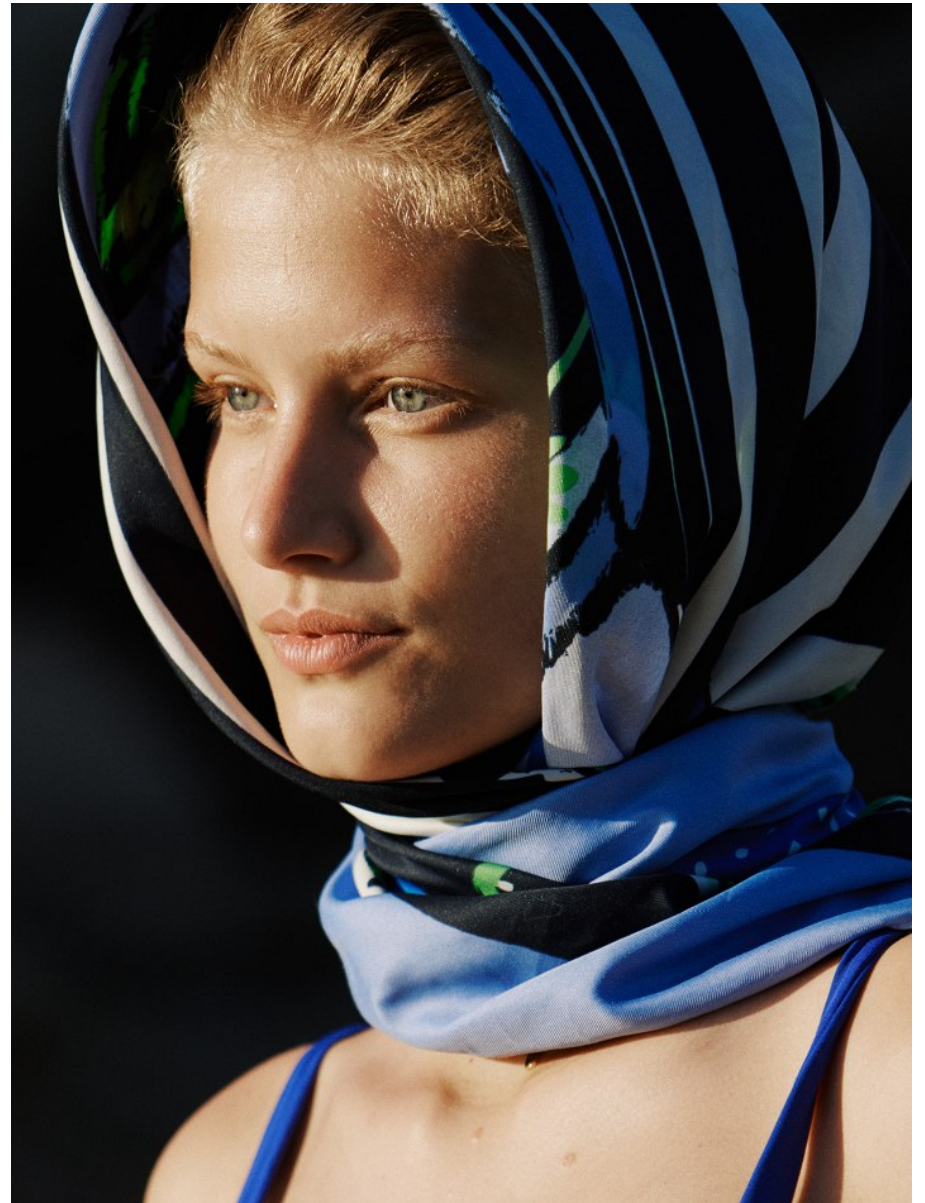

BOSS MODELS

CAPE TOWN

NATHALIE BLENDERMANN

Height: 177cm Bust: 83cm Waist: 61cm Hips: 90cm Shoe: 7.5 UK Hair: Ash Blonde Eyes: Blue