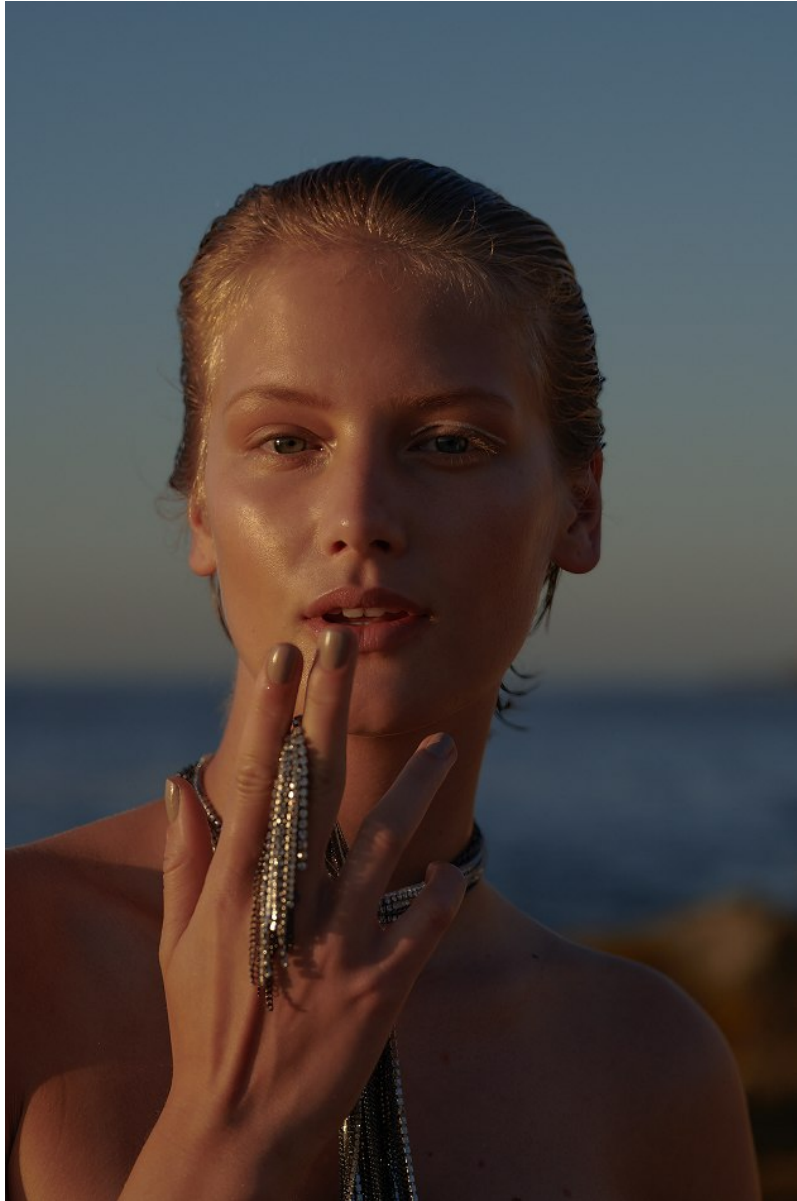

BOSS MODELS

CAPE TOWN

NATHALIE BLENDERMANN

Height: 177cm Bust: 83cm Waist: 61cm Hips: 90cm Shoe: 7.5 UK Hair: Ash Blonde Eyes: Blue