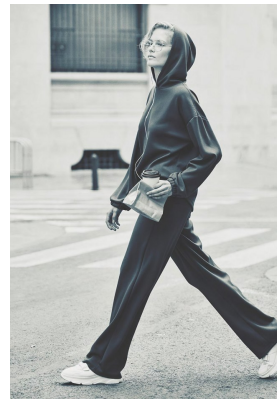

BOSS MODELS

CAPE TOWN

NATHALIE BLENDERMANN

Height: 177cm Bust: 83cm Waist: 61cm Hips: 90cm Shoe: 7.5 UK Hair: Ash Blonde Eyes: Blue

BOSS MODELS

CAPE TOWN

NATHALIE BLENDERMANN

Height: 177cm Bust: 83cm Waist: 61cm Hips: 90cm Shoe: 7.5 UK Hair: Ash Blonde Eyes: Blue