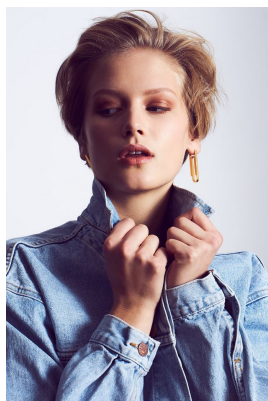

BOSS MODELS

CAPE TOWN

NATHALIE BLENDERMANN

Height: 177cm Bust: 83cm Waist: 61cm Hips: 90cm Shoe: 7.5 UK Hair: Ash Blonde Eyes: Blue

BOSS MODELS

CAPE TOWN

NATHALIE BLENDERMANN

Height: 177cm Bust: 83cm Waist: 61cm Hips: 90cm Shoe: 7.5 UK Hair: Ash Blonde Eyes: Blue