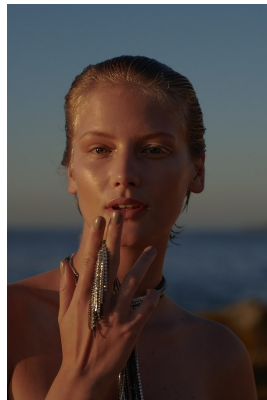

BOSS MODELS

CAPE TOWN

NATHALIE BLENDERMANN

Height: 177cm Bust: 83cm Waist: 61cm Hips: 90cm Shoe: 7.5 UK Hair: Ash Blonde Eyes: Blue

BOSS MODELS

CAPE TOWN

LOUNGEWEAR
ISSUE

DROP O!

NATHALIE BLENDERMANN

Height: 177cm Bust: 83cm Waist: 61cm Hips: 90cm Shoe: 7.5 UK Hair: Ash Blonde Eyes: Blue

BOSS MODELS

CAPE TOWN

NATHALIE BLENDERMANN

Height: 177cm Bust: 83cm Waist: 61cm Hips: 90cm Shoe: 7.5 UK Hair: Ash Blonde Eyes: Blue