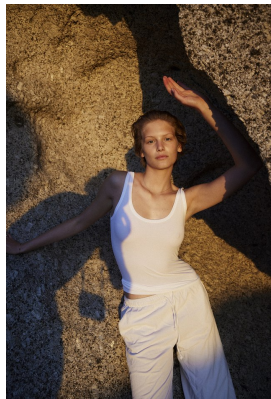

BOSS MODELS

CAPE TOWN

NATHALIE BLENDERMANN

Height: 177cm Bust: 83cm Waist: 61cm Hips: 90cm Shoe: 7.5 UK Hair: Ash Blonde Eyes: Blue

BOSS MODELS

CAPE TOWN

NATHALIE BLENDERMANN

Height: 177cm Bust: 83cm Waist: 61cm Hips: 90cm Shoe: 7.5 UK Hair: Ash Blonde Eyes: Blue