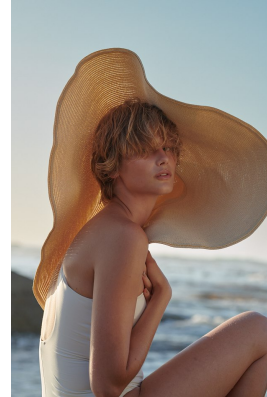

BOSS MODELS

CAPE TOWN

NATHALIE BLENDERMANN

Height: 177cm Bust: 83cm Waist: 61cm Hips: 90cm Shoe: 7.5 UK Hair: Ash Blonde Eyes: Blue

BOSS MODELS

CAPE TOWN

NATHALIE BLENDERMANN

Height: 177cm Bust: 83cm Waist: 61cm Hips: 90cm Shoe: 7.5 UK Hair: Ash Blonde Eyes: Blue