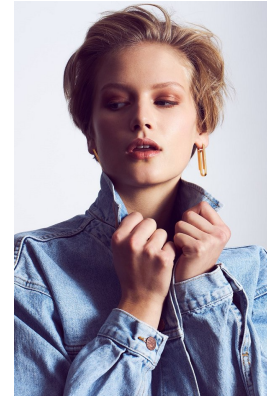

BOSS MODELS

CAPE TOWN

NATHALIE BLENDERMANN

Height: 177cm Bust: 83cm Waist: 61cm Hips: 90cm Shoe: 7.5 UK Hair: Ash Blonde Eyes: Blue

BOSS MODELS

CAPE TOWN

LOUNGEWEAR
ISSUE

DROP O!

NATHALIE BLENDERMANN

Height: 177cm Bust: 83cm Waist: 61cm Hips: 90cm Shoe: 7.5 UK Hair: Ash Blonde Eyes: Blue

BOSS MODELS

CAPE TOWN

NATHALIE BLENDERMANN

Height: 177cm Bust: 83cm Waist: 61cm Hips: 90cm Shoe: 7.5 UK Hair: Ash Blonde Eyes: Blue