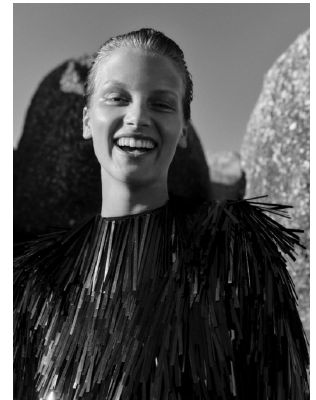

BOSS MODELS

CAPE TOWN

NATHALIE BLENDERMANN

Height: 177cm Bust: 83cm Waist: 61cm Hips: 90cm Shoe: 7.5 UK Hair: Ash Blonde Eyes: Blue

BOSS MODELS

CAPE TOWN

LOUNGEWEAR
ISSUE

DROP O!

NATHALIE BLENDERMANN

Height: 177cm Bust: 83cm Waist: 61cm Hips: 90cm Shoe: 7.5 UK Hair: Ash Blonde Eyes: Blue

BOSS MODELS

CAPE TOWN

NATHALIE BLENDERMANN

Height: 177cm Bust: 83cm Waist: 61cm Hips: 90cm Shoe: 7.5 UK Hair: Ash Blonde Eyes: Blue