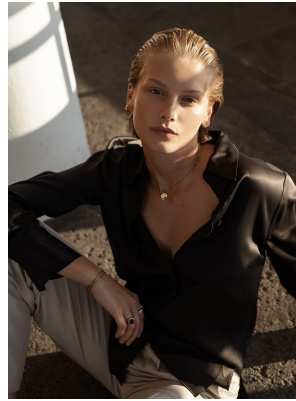

BOSS MODELS

CAPE TOWN

NATHALIE BLENDERMANN

Height: 177cm Bust: 83cm Waist: 61cm Hips: 90cm Shoe: 7.5 UK Hair: Ash Blonde Eyes: Blue

BOSS MODELS

CAPE TOWN

LOUNGEWEAR
ISSUE

DROP O!

NATHALIE BLENDERMANN

Height: 177cm Bust: 83cm Waist: 61cm Hips: 90cm Shoe: 7.5 UK Hair: Ash Blonde Eyes: Blue

BOSS MODELS

CAPE TOWN

NATHALIE BLENDERMANN

Height: 177cm Bust: 83cm Waist: 61cm Hips: 90cm Shoe: 7.5 UK Hair: Ash Blonde Eyes: Blue