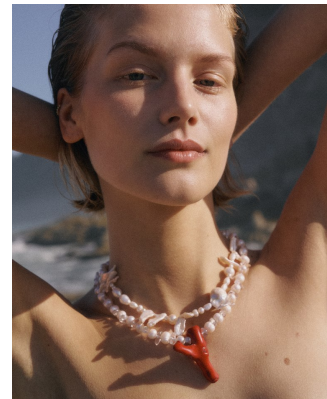

BOSS MODELS

CAPE TOWN

SKYE BLENDERMANN

Height: 177cm Bust: 82cm Waist: 65cm Hips: 90cm Shoe: 7.5 UK Hair: Ash Blonde Eyes: Blue

BOSS MODELS

CAPE TOWN

SKYE BLENDERMANN

Height: 177cm Bust: 82cm Waist: 65cm Hips: 90cm Shoe: 7.5 UK Hair: Ash Blonde Eyes: Blue