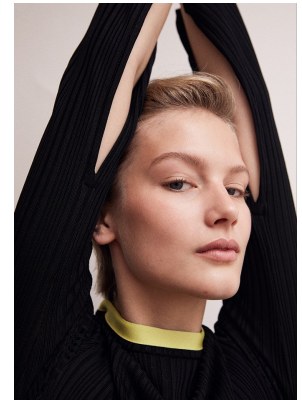

BOSS MODELS

CAPE TOWN

NATHALIE BLENDERMANN

Height: 177cm Bust: 83cm Waist: 61cm Hips: 90cm Shoe: 7.5 UK Hair: Ash Blonde Eyes: Blue

BOSS MODELS

CAPE TOWN

LOUNGEWEAR
ISSUE

DROP O!

NATHALIE BLENDERMANN

Height: 177cm Bust: 83cm Waist: 61cm Hips: 90cm Shoe: 7.5 UK Hair: Ash Blonde Eyes: Blue

BOSS MODELS

CAPE TOWN

NATHALIE BLENDERMANN

Height: 177cm Bust: 83cm Waist: 61cm Hips: 90cm Shoe: 7.5 UK Hair: Ash Blonde Eyes: Blue