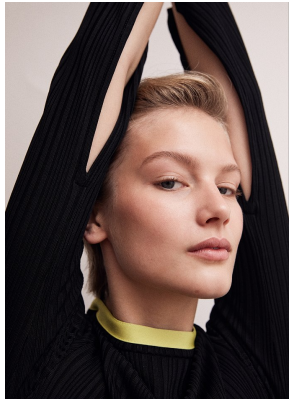

BOSS MODELS

CAPE TOWN

SKYE BLENDERMANN

Height: 177cm Bust: 82cm Waist: 65cm Hips: 90cm Shoe: 7.5 UK Hair: Ash Blonde Eyes: Blue

BOSS MODELS

CAPE TOWN

SKYE BLENDERMANN

Height: 177cm Bust: 82cm Waist: 65cm Hips: 90cm Shoe: 7.5 UK Hair: Ash Blonde Eyes: Blue