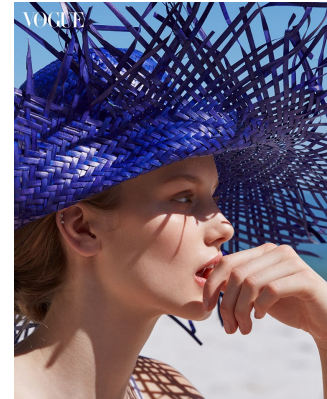

BOSS MODELS

CAPE TOWN

SKYE BLENDERMANN

Height: 177cm Bust: 82cm Waist: 65cm Hips: 90cm Shoe: 7.5 UK Hair: Ash Blonde Eyes: Blue

BOSS MODELS

CAPE TOWN

SKYE BLENDERMANN

Height: 177cm Bust: 82cm Waist: 65cm Hips: 90cm Shoe: 7.5 UK Hair: Ash Blonde Eyes: Blue