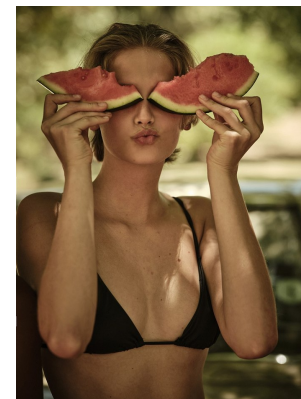

BOSS MODELS

CAPE TOWN

SKYE BLENDERMANN

Height: 177cm Bust: 82cm Waist: 65cm Hips: 90cm Shoe: 7.5 UK Hair: Ash Blonde Eyes: Blue

BOSS MODELS

CAPE TOWN

SKYE BLENDERMANN

Height: 177cm Bust: 82cm Waist: 65cm Hips: 90cm Shoe: 7.5 UK Hair: Ash Blonde Eyes: Blue