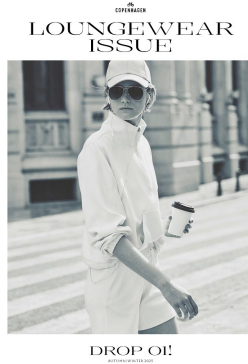

BOSS MODELS

CAPE TOWN

SKYE BLENDERMANN

Height: 177cm Bust: 82cm Waist: 65cm Hips: 90cm Shoe: 7.5 UK Hair: Ash Blonde Eyes: Blue

BOSS MODELS

CAPE TOWN

SKYE BLENDERMANN

Height: 177cm Bust: 82cm Waist: 65cm Hips: 90cm Shoe: 7.5 UK Hair: Ash Blonde Eyes: Blue