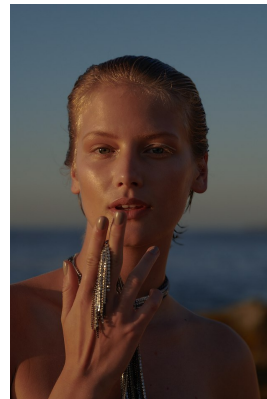

BOSS MODELS

CAPE TOWN

SKYE BLENDERMANN

Height: 177cm Bust: 82cm Waist: 65cm Hips: 90cm Shoe: 7.5 UK Hair: Ash Blonde Eyes: Blue

BOSS MODELS

CAPE TOWN

SKYE BLENDERMANN

Height: 177cm Bust: 82cm Waist: 65cm Hips: 90cm Shoe: 7.5 UK Hair: Ash Blonde Eyes: Blue