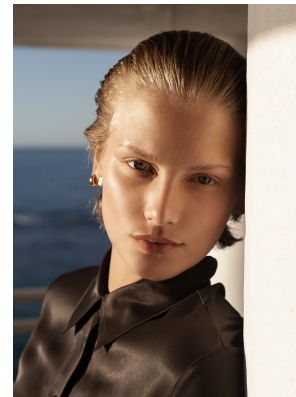

BOSS MODELS

CAPE TOWN

NATHALIE BLENDERMANN

Height: 177cm Bust: 83cm Waist: 61cm Hips: 90cm Shoe: 7.5 UK Hair: Ash Blonde Eyes: Blue

BOSS MODELS

CAPE TOWN

LOUNGEWEAR
ISSUE

DROP O!

NATHALIE BLENDERMANN

Height: 177cm Bust: 83cm Waist: 61cm Hips: 90cm Shoe: 7.5 UK Hair: Ash Blonde Eyes: Blue

BOSS MODELS

CAPE TOWN

NATHALIE BLENDERMANN

Height: 177cm Bust: 83cm Waist: 61cm Hips: 90cm Shoe: 7.5 UK Hair: Ash Blonde Eyes: Blue