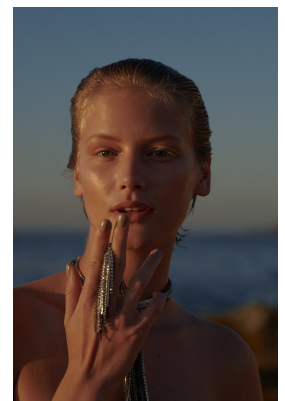

BOSS MODELS

CAPE TOWN

NATHALIE BLENDERMANN

Height: 177cm Bust: 83cm Waist: 61cm Hips: 90cm Shoe: 7.5 UK Hair: Ash Blonde Eyes: Blue

BOSS MODELS

CAPE TOWN

NATHALIE BLENDERMANN

Height: 177cm Bust: 83cm Waist: 61cm Hips: 90cm Shoe: 7.5 UK Hair: Ash Blonde Eyes: Blue