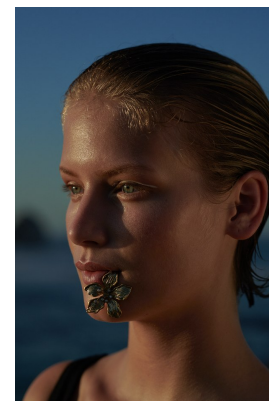

BOSS MODELS

CAPE TOWN

NATHALIE BLENDERMANN

Height: 177cm Bust: 83cm Waist: 61cm Hips: 90cm Shoe: 7.5 UK Hair: Ash Blonde Eyes: Blue

BOSS MODELS

CAPE TOWN

NATHALIE BLENDERMANN

Height: 177cm Bust: 83cm Waist: 61cm Hips: 90cm Shoe: 7.5 UK Hair: Ash Blonde Eyes: Blue