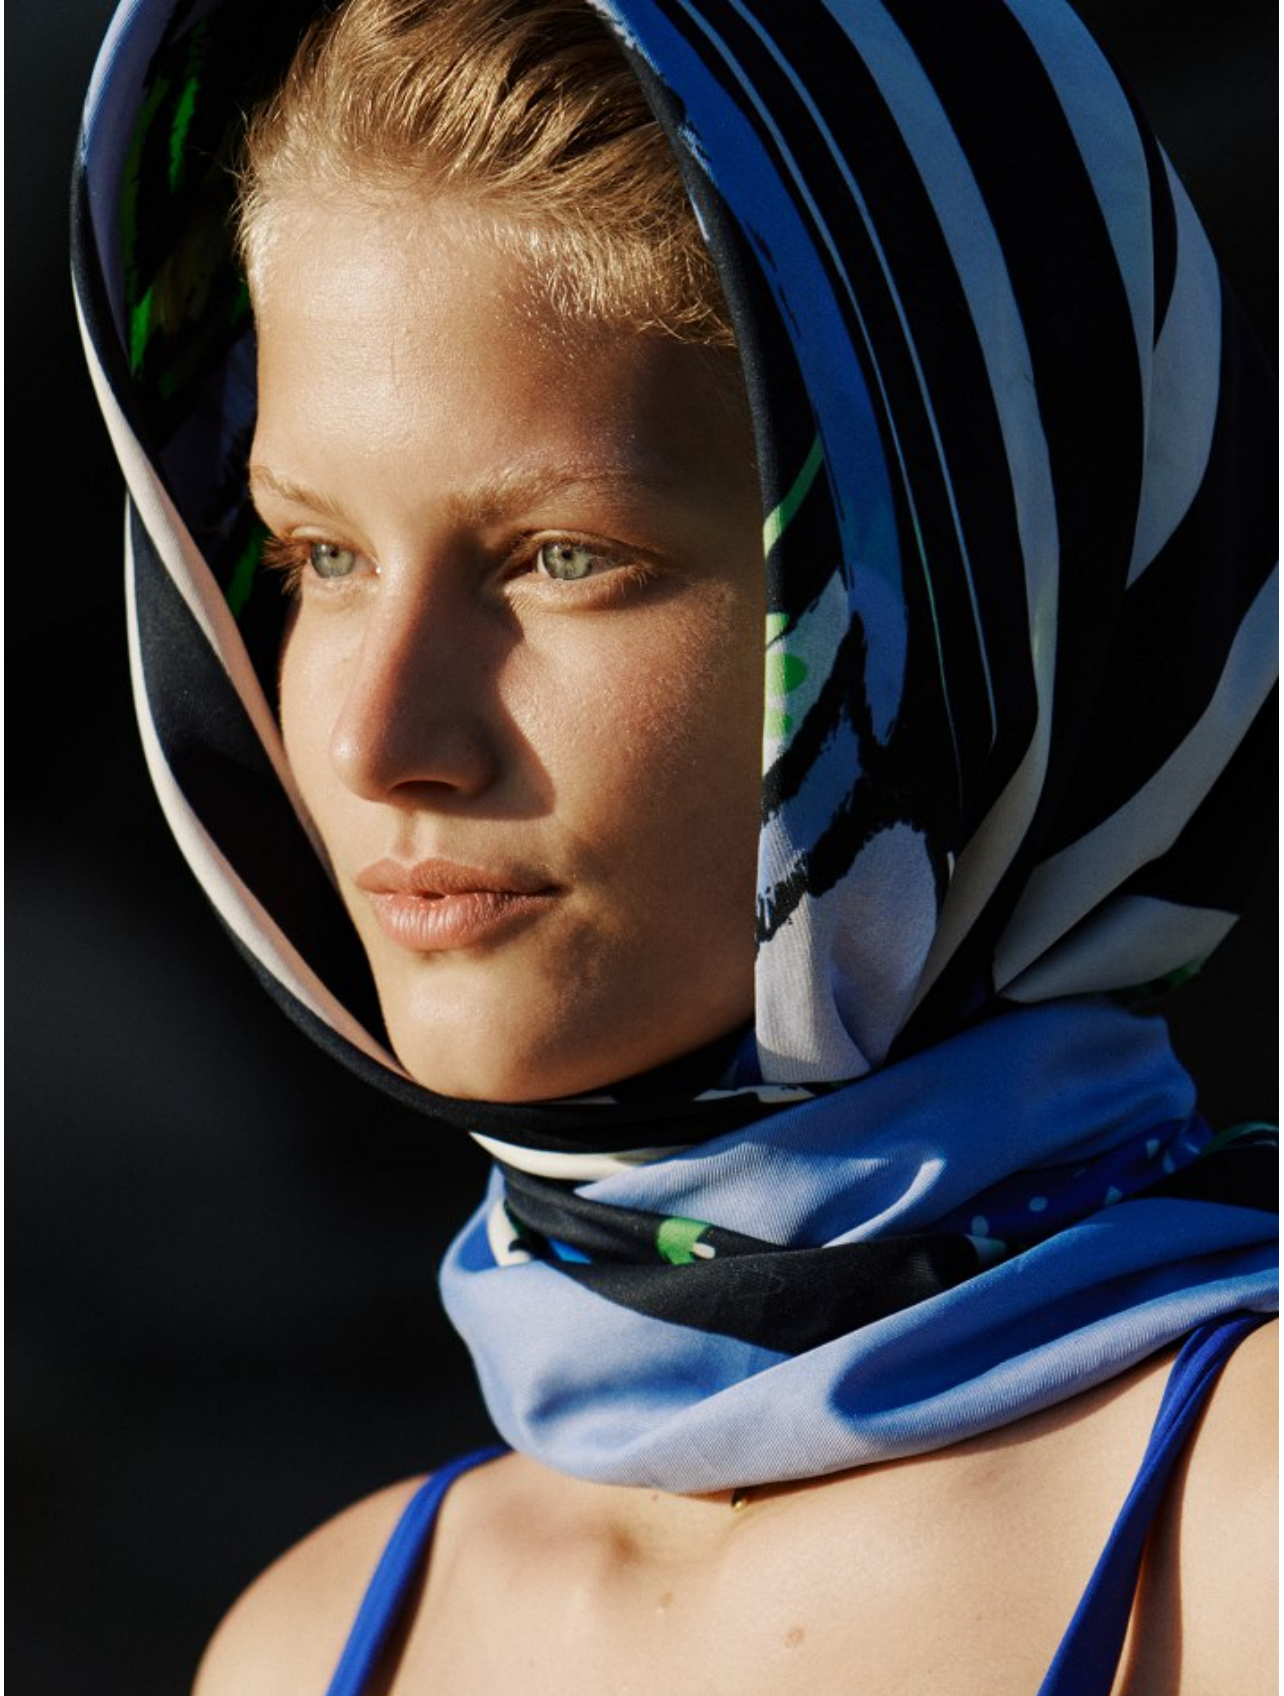

BOSS MODELS

CAPE TOWN

NATHALIE BLENDERMANN

Height: 177cm Bust: 83cm Waist: 61cm Hips: 90cm Shoe: 7.5 UK Hair: Ash Blonde Eyes: Blue