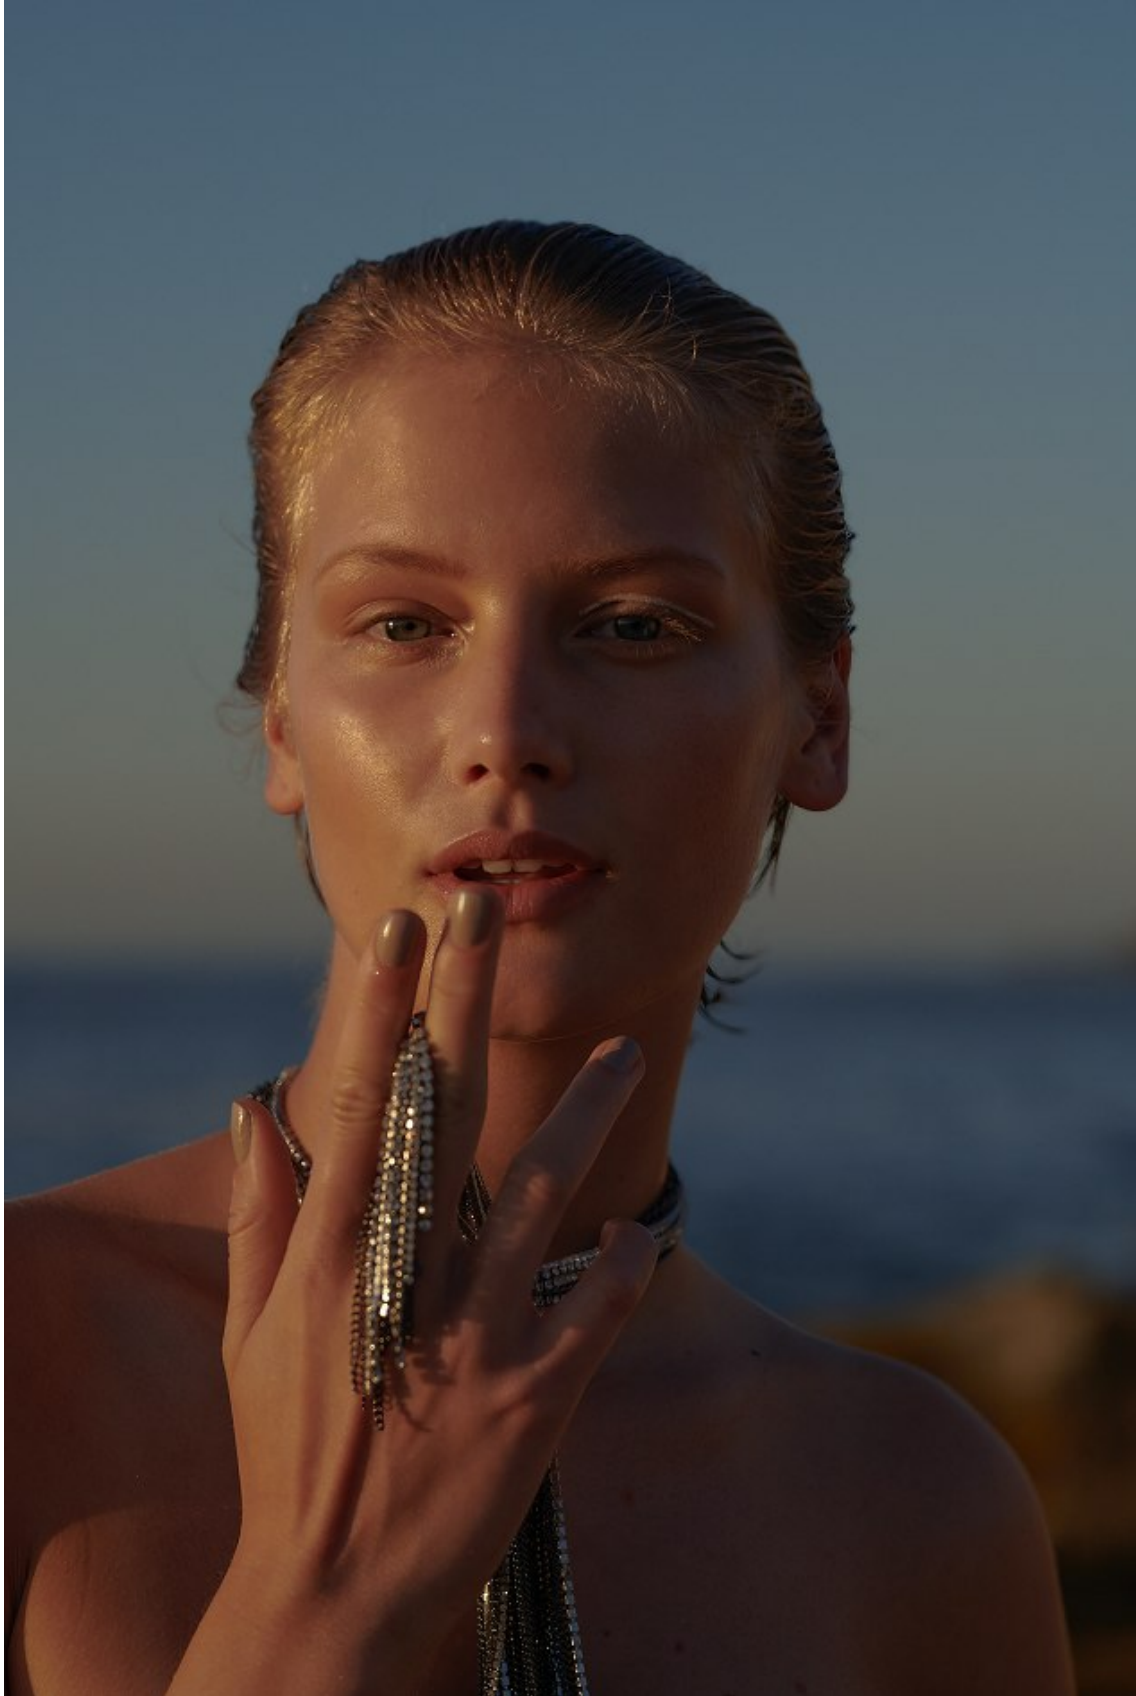

BOSS MODELS

CAPE TOWN

NATHALIE BLENDERMANN

Height: 177cm Bust: 83cm Waist: 61cm Hips: 90cm Shoe: 7.5 UK Hair: Ash Blonde Eyes: Blue