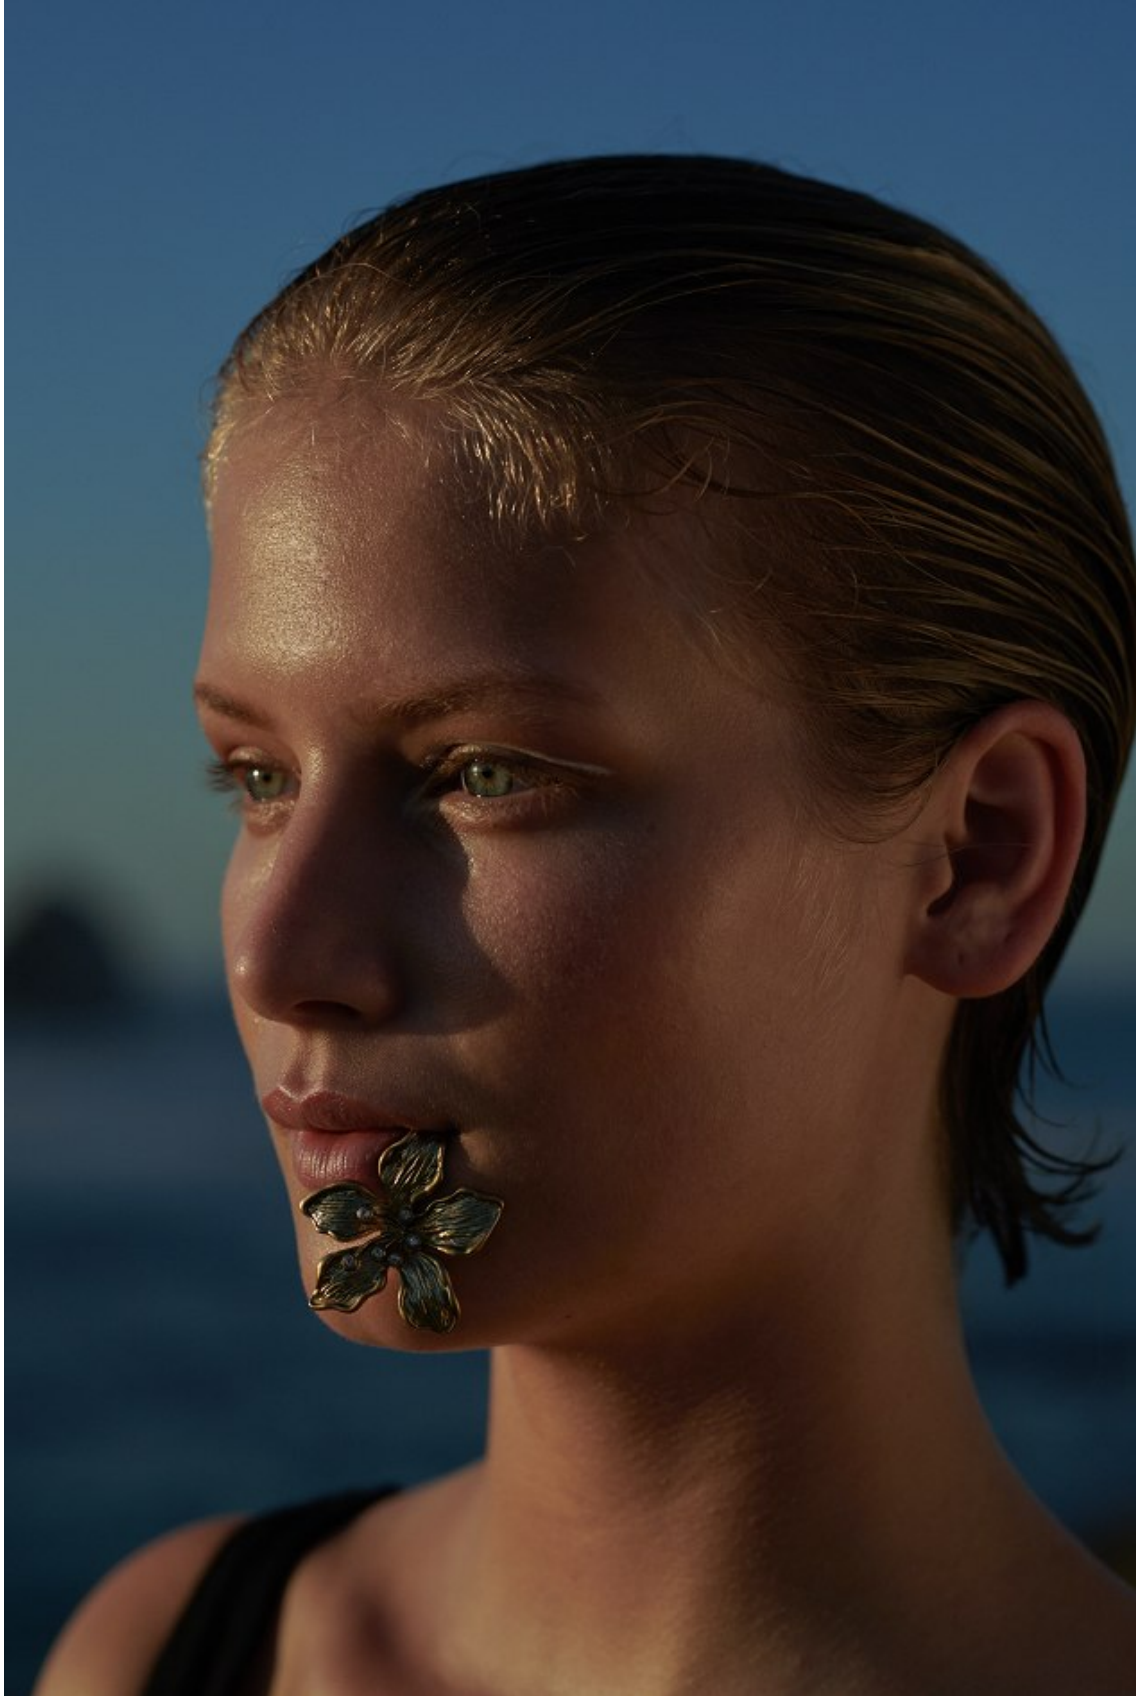

NATHALIE BLENDERMANN

BOSS MODELS

CAPE TOWN

NATHALIE BLENDERMANN

Height: 177cm Bust: 83cm Waist: 61cm Hips: 90cm Shoe: 7.5 UK Hair: Ash Blonde Eyes: Blue