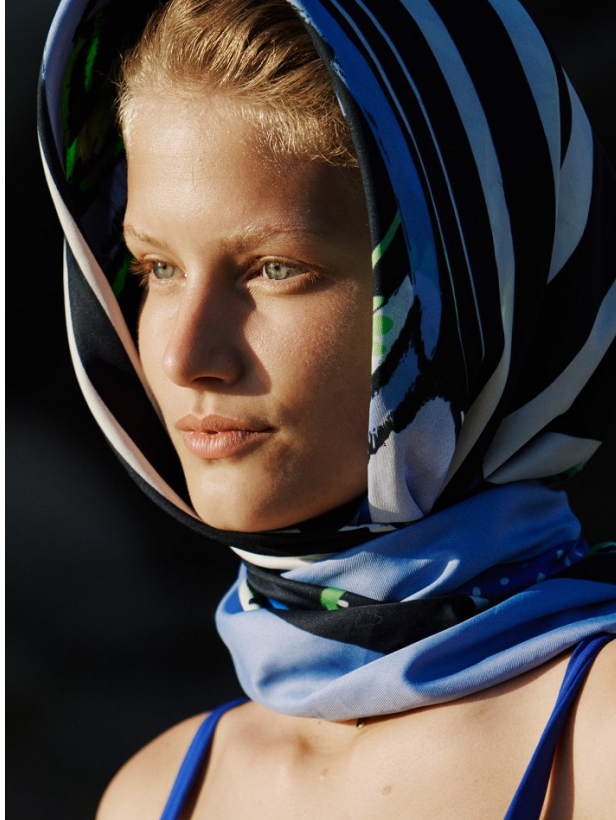

NATHALIE BLENDERMANN

BOSS MODELS

CAPE TOWN

NATHALIE BLENDERMANN

Height: 177cm Bust: 83cm Waist: 61cm Hips: 90cm Shoe: 7.5 UK Hair: Ash Blonde Eyes: Blue