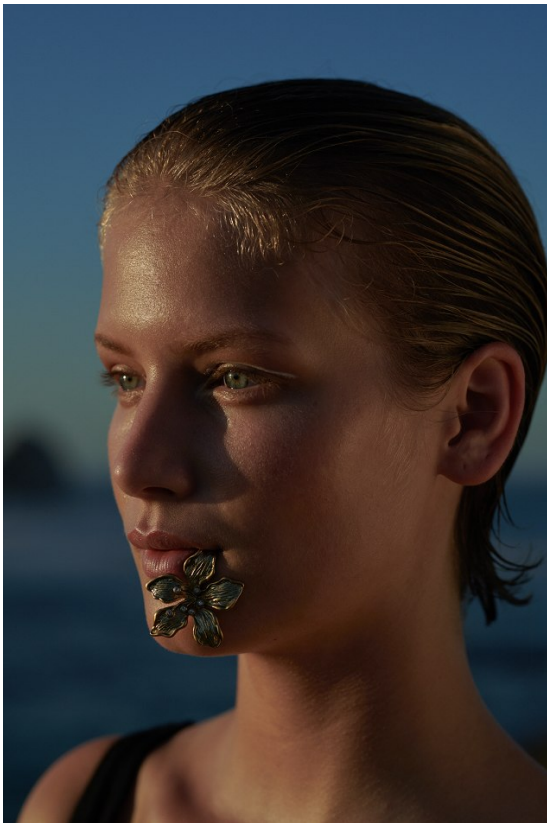

BOSS MODELS

CAPE TOWN

NATHALIE BLENDERMANN

Height: 177cm Bust: 83cm Waist: 61cm Hips: 90cm Shoe: 7.5 UK Hair: Ash Blonde Eyes: Blue