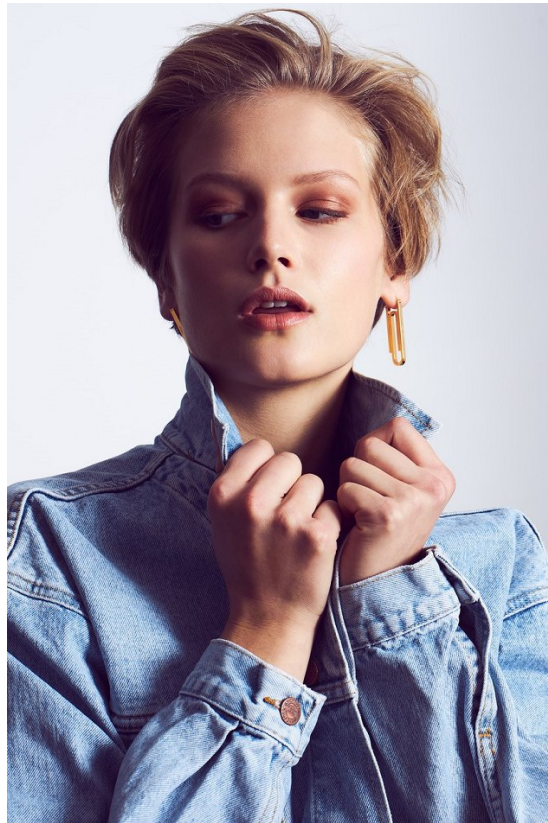

BOSS MODELS

CAPE TOWN

COPENHAGEN
LOUNGEWEAR
ISSUE

DROP 01!
AUTUMN/WINTER 2021

NATHALIE BLENDERMANN

Height: 177cm Bust: 83cm Waist: 61cm Hips: 90cm Shoe: 7.5 UK Hair: Ash Blonde Eyes: Blue

BOSS MODELS

CAPE TOWN