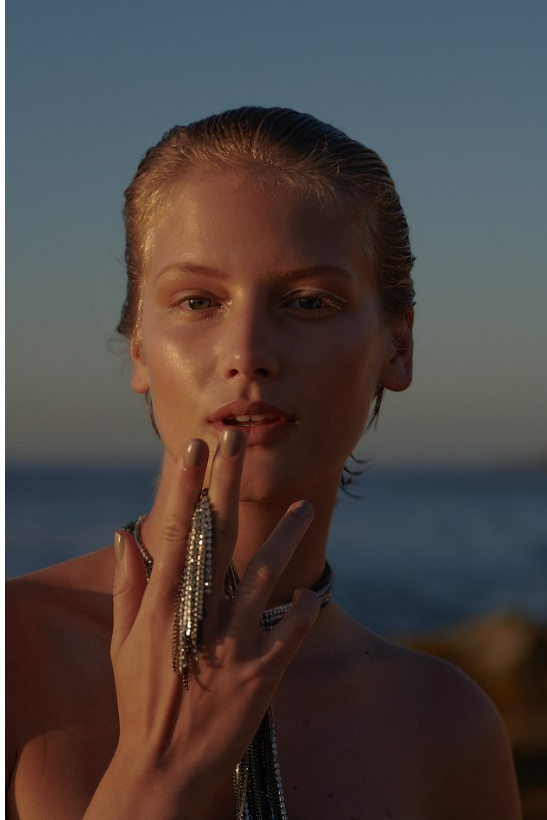

BOSS MODELS

CAPE TOWN

SKYE BLENDERMANN

Height: 177cm Bust: 82cm Waist: 65cm Hips: 90cm Shoe: 7.5 UK Hair: Ash Blonde Eyes: Blue