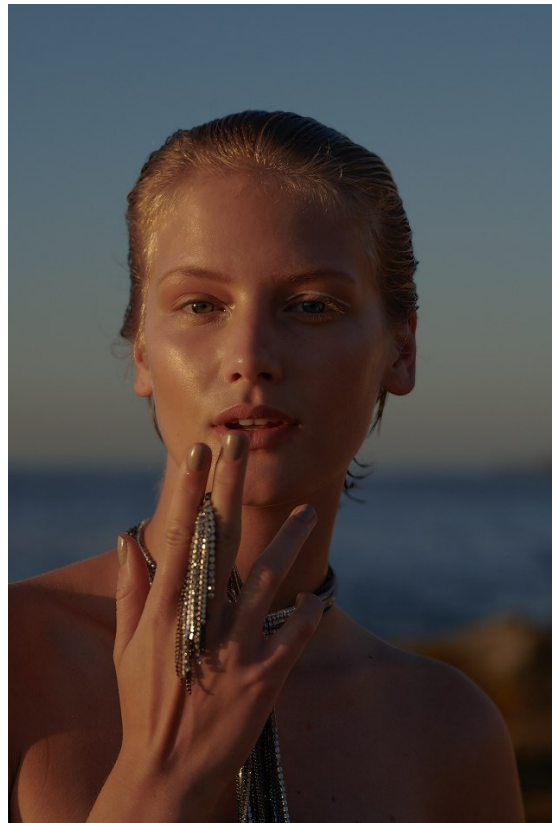

BOSS MODELS

CAPE TOWN

NATHALIE BLENDERMANN

Height: 177cm Bust: 83cm Waist: 61cm Hips: 90cm Shoe: 7.5 UK Hair: Ash Blonde Eyes: Blue