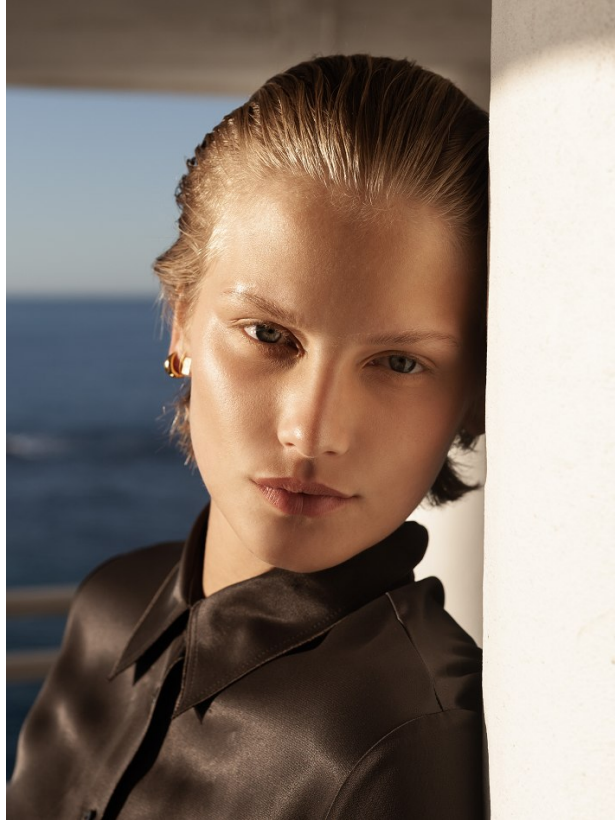

BOSS MODELS

CAPE TOWN

NATHALIE BLENDERMANN

Height: 177cm Bust: 83cm Waist: 61cm Hips: 90cm Shoe: 7.5 UK Hair: Ash Blonde Eyes: Blue

BOSS MODELS

CAPE TOWN

NATHALIE BLENDERMANN

Height: 177cm Bust: 83cm Waist: 61cm Hips: 90cm Shoe: 7.5 UK Hair: Ash Blonde Eyes: Blue