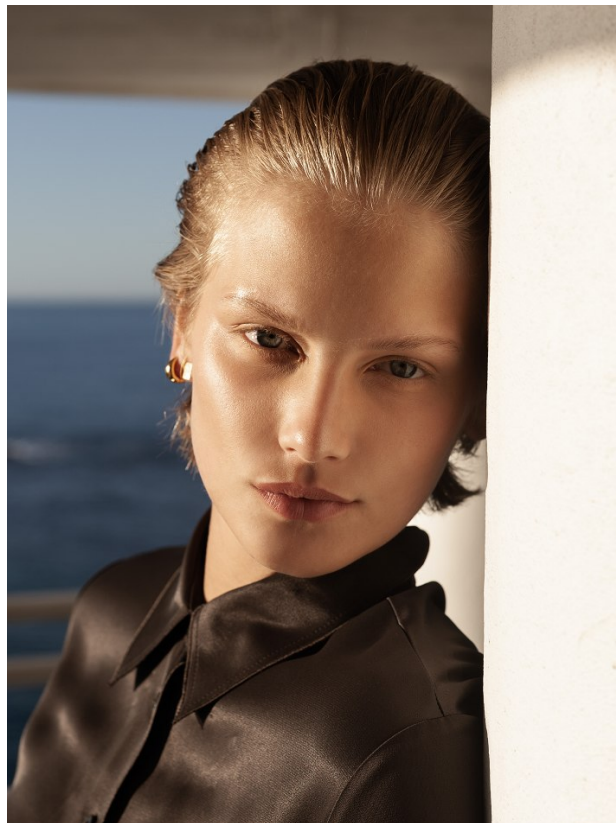

BOSS MODELS

CAPE TOWN

NATHALIE BLENDERMANN

Height: 177cm Bust: 83cm Waist: 61cm Hips: 90cm Shoe: 7.5 UK Hair: Ash Blonde Eyes: Blue