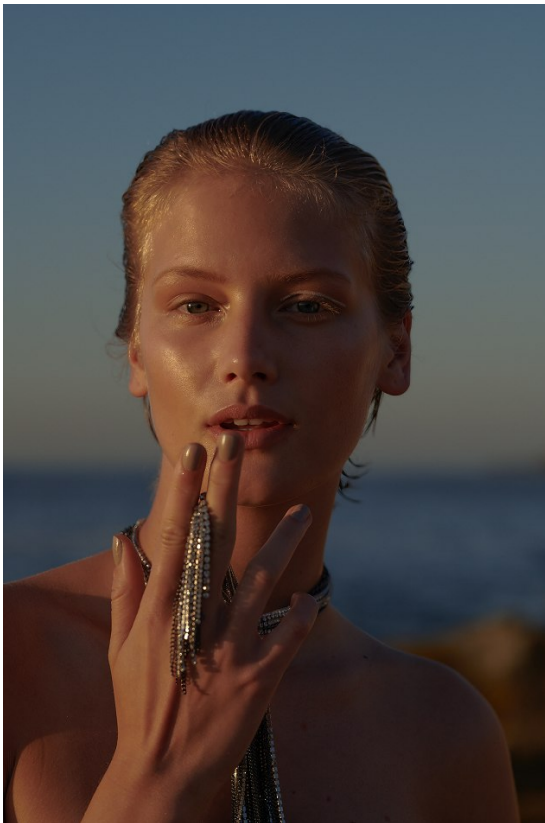

BOSS MODELS

CAPE TOWN

NATHALIE BLENDERMANN

Height: 177cm Bust: 83cm Waist: 61cm Hips: 90cm Shoe: 7.5 UK Hair: Ash Blonde Eyes: Blue