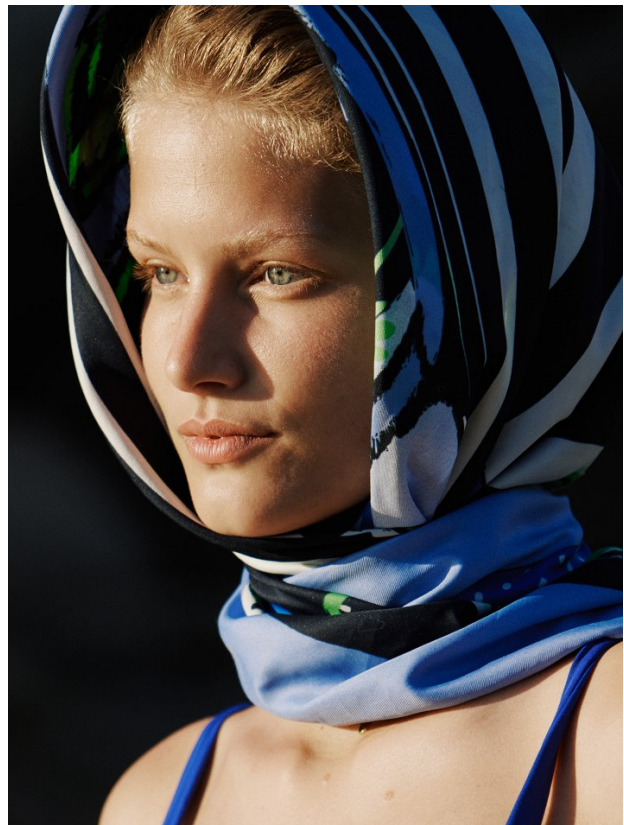

BOSS MODELS

CAPE TOWN

NATHALIE BLENDERMANN

Height: 177cm Bust: 83cm Waist: 61cm Hips: 90cm Shoe: 7.5 UK Hair: Ash Blonde Eyes: Blue