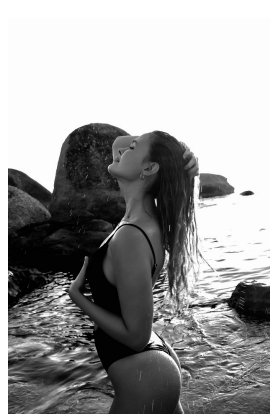

# BOSS MODELS

CAPE TOWN

MILA BAILEY

Height: 171cm Bust: 84cm Waist: 61cm Hips: 94cm Shoe: 6 UK Hair: Blonde Eyes: Brown

# BOSS MODELS

CAPE TOWN

## MILA BAILEY

Height: 171cm Bust: 84cm Waist: 61cm Hips: 94cm Shoe: 6 UK Hair: Blonde Eyes: Brown