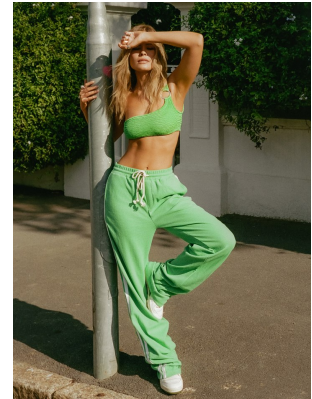

# BOSS MODELS

CAPE TOWN

MILA BAILEY

Height: 171cm Bust: 84cm Waist: 61cm Hips: 94cm Shoe: 6 UK Hair: Blonde Eyes: Brown

# BOSS MODELS

CAPE TOWN

## MILA BAILEY

Height: 171cm Bust: 84cm Waist: 61cm Hips: 94cm Shoe: 6 UK Hair: Blonde Eyes: Brown