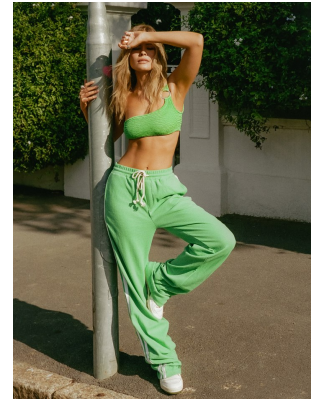

BOSS MODELS

CAPE TOWN

MILA BAILEY

Height: 171cm Bust: 81cm Waist: 59cm Hips: 89cm Shoe: 6 UK Hair: Blonde Eyes: Brown

BOSS MODELS

CAPE TOWN

MILA BAILEY

Height: 171cm Bust: 81cm Waist: 59cm Hips: 89cm Shoe: 6 UK Hair: Blonde Eyes: Brown