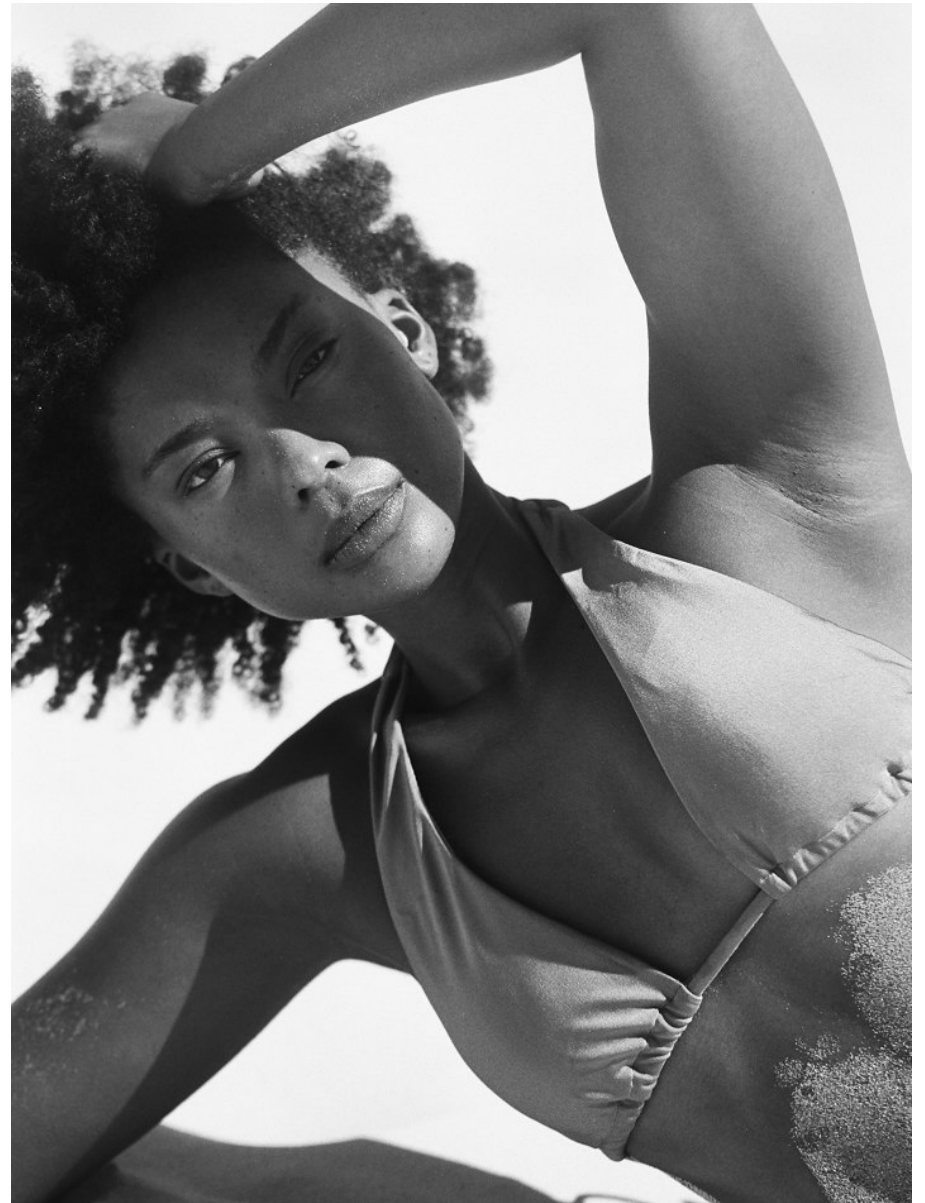

BOSS MODELS

CAPE TOWN

ZARIAH JULIES

Height: 172cm Bust: 84cm Waist: 65cm Hips: 109cm Shoe: 4 UK Hair: Brown Eyes: Hazel