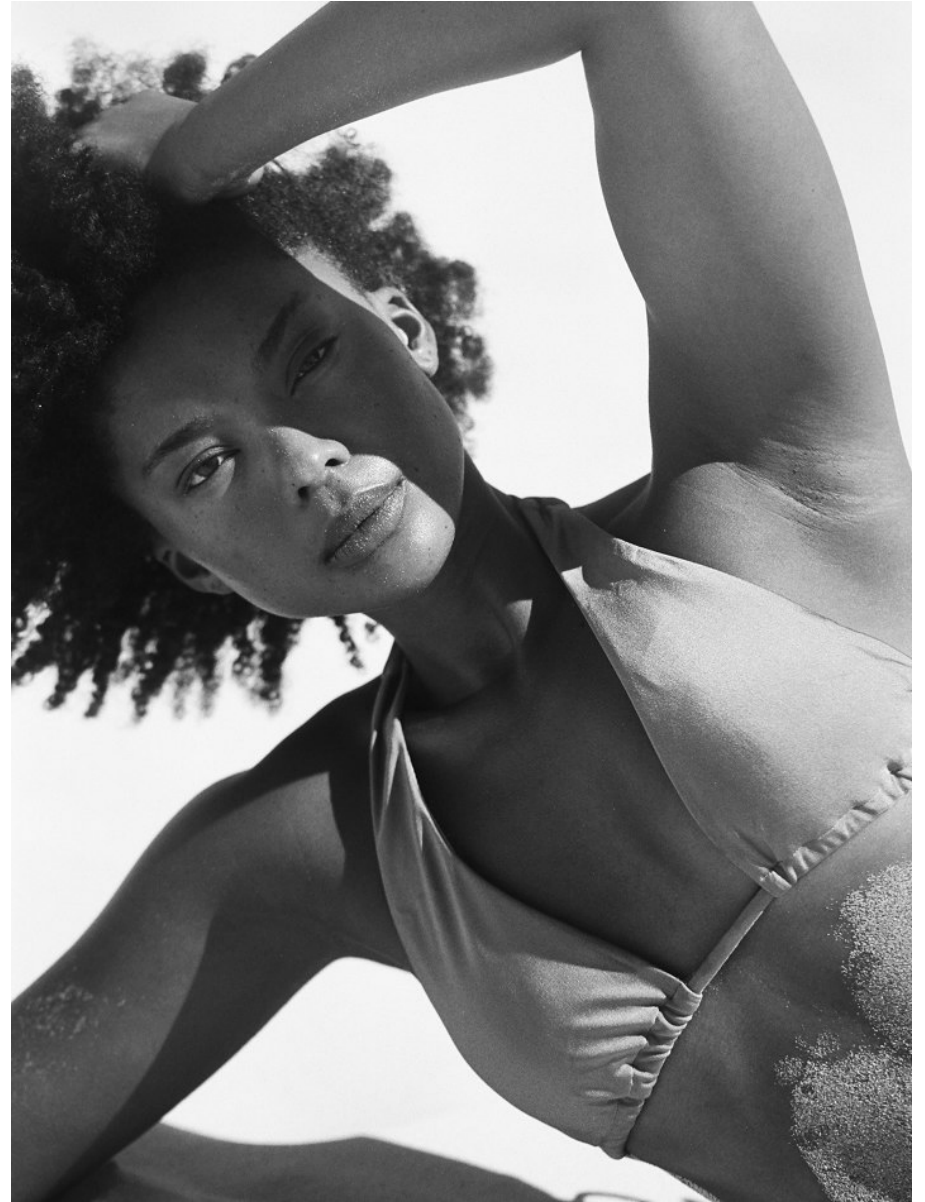

BOSS MODELS

CAPE TOWN

ZARIAH JULIES

Height: 172cm Bust: 84cm Waist: 63cm Hips: 105cm Shoe: 4 UK Hair: Brown Eyes: Hazel