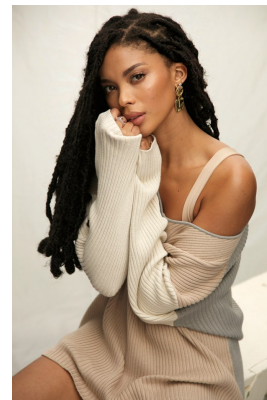

BOSS MODELS

CAPE TOWN

ZARIAH JULIES

Height: 172cm Bust: 84cm Waist: 65cm Hips: 109cm Shoe: 4 UK Hair: Brown Eyes: Hazel

BOSS MODELS

CAPE TOWN

ZARIAH JULIES

Height: 172cm Bust: 84cm Waist: 65cm Hips: 109cm Shoe: 4 UK Hair: Brown Eyes: Hazel

BOSS MODELS

CAPE TOWN

ZARIAH JULIES

Height: 172cm Bust: 84cm Waist: 65cm Hips: 109cm Shoe: 4 UK Hair: Brown Eyes: Hazel