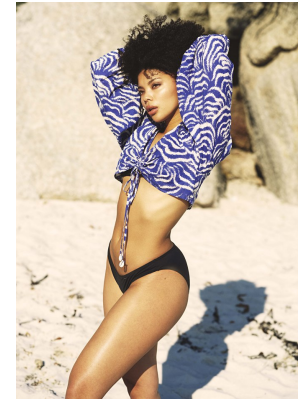

BOSS MODELS

CAPE TOWN

ZARIAH JULIES

Height: 172cm Bust: 84cm Waist: 63cm Hips: 105cm Shoe: 4 UK Hair: Brown Eyes: Hazel

BOSS MODELS

CAPE TOWN

ZARIAH JULIES

Height: 172cm Bust: 84cm Waist: 63cm Hips: 105cm Shoe: 4 UK Hair: Brown Eyes: Hazel

BOSS MODELS

CAPE TOWN

ZARIAH JULIES

Height: 172cm Bust: 84cm Waist: 63cm Hips: 105cm Shoe: 4 UK Hair: Brown Eyes: Hazel