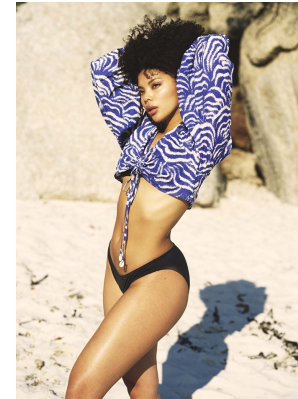

BOSS MODELS

CAPE TOWN

ZARIAH JULIES

Height: 172cm Bust: 82cm Waist: 62cm Hips: 101cm Shoe: 4 UK Hair: Brown Eyes: Hazel

BOSS MODELS

CAPE TOWN

ZARIAH JULIES

Height: 172cm Bust: 82cm Waist: 62cm Hips: 101cm Shoe: 4 UK Hair: Brown Eyes: Hazel

BOSS MODELS

CAPE TOWN

ZARIAH JULIES

Height: 172cm Bust: 82cm Waist: 62cm Hips: 101cm Shoe: 4 UK Hair: Brown Eyes: Hazel