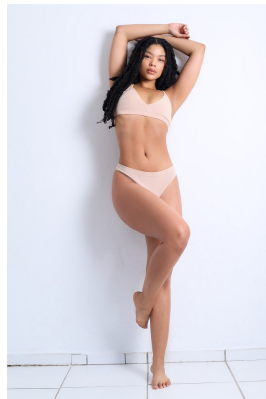

BOSS MODELS

CAPE TOWN

ZARIAH JULIES

Height: 172cm Bust: 84cm Waist: 63cm Hips: 105cm Shoe: 4 UK Hair: Brown Eyes: Hazel

BOSS MODELS

CAPE TOWN

ZARIAH JULIES

Height: 172cm Bust: 84cm Waist: 63cm Hips: 105cm Shoe: 4 UK Hair: Brown Eyes: Hazel

BOSS MODELS

CAPE TOWN

ZARIAH JULIES

Height: 172cm Bust: 84cm Waist: 63cm Hips: 105cm Shoe: 4 UK Hair: Brown Eyes: Hazel