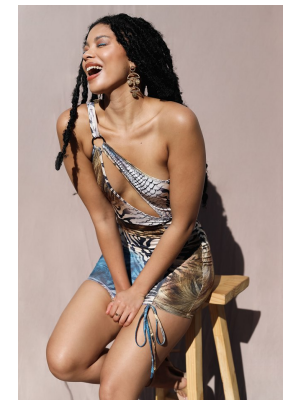

BOSS MODELS

CAPE TOWN

ZARIAH JULIES

Height: 172cm Bust: 84cm Waist: 65cm Hips: 109cm Shoe: 4 UK Hair: Brown Eyes: Hazel

BOSS MODELS

CAPE TOWN

ZARIAH JULIES

Height: 172cm Bust: 84cm Waist: 65cm Hips: 109cm Shoe: 4 UK Hair: Brown Eyes: Hazel

BOSS MODELS

CAPE TOWN

ZARIAH JULIES

Height: 172cm Bust: 84cm Waist: 65cm Hips: 109cm Shoe: 4 UK Hair: Brown Eyes: Hazel