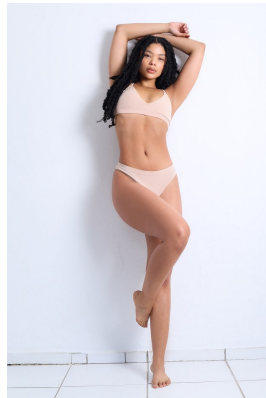

BOSS MODELS

CAPE TOWN

ZARIAH JULIES

Height: 172cm Bust: 82cm Waist: 62cm Hips: 101cm Shoe: 4 UK Hair: Brown Eyes: Hazel

BOSS MODELS

CAPE TOWN

ZARIAH JULIES

Height: 172cm Bust: 82cm Waist: 62cm Hips: 101cm Shoe: 4 UK Hair: Brown Eyes: Hazel

BOSS MODELS

CAPE TOWN

ZARIAH JULIES

Height: 172cm Bust: 82cm Waist: 62cm Hips: 101cm Shoe: 4 UK Hair: Brown Eyes: Hazel