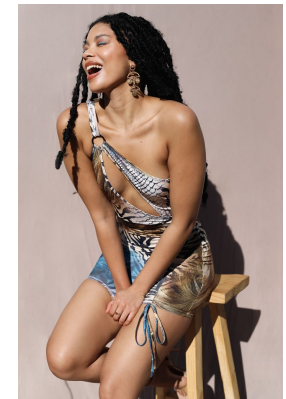

BOSS MODELS

CAPE TOWN

ZARIAH JULIES

Height: 172cm Bust: 84cm Waist: 63cm Hips: 105cm Shoe: 4 UK Hair: Brown Eyes: Hazel

BOSS MODELS

CAPE TOWN

ZARIAH JULIES

Height: 172cm Bust: 84cm Waist: 63cm Hips: 105cm Shoe: 4 UK Hair: Brown Eyes: Hazel

BOSS MODELS

CAPE TOWN

ZARIAH JULIES

Height: 172cm Bust: 84cm Waist: 63cm Hips: 105cm Shoe: 4 UK Hair: Brown Eyes: Hazel