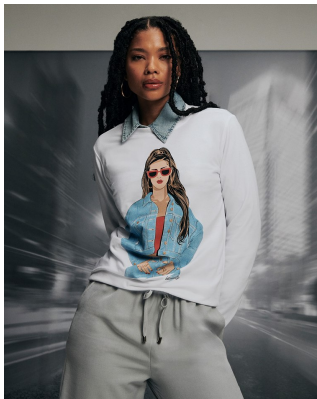

BOSS MODELS

CAPE TOWN

ZARIAH JULIES

Height: 172cm Bust: 84cm Waist: 63cm Hips: 105cm Shoe: 4 UK Hair: Brown Eyes: Hazel

BOSS MODELS

CAPE TOWN

ZARIAH JULIES

Height: 172cm Bust: 84cm Waist: 63cm Hips: 105cm Shoe: 4 UK Hair: Brown Eyes: Hazel

BOSS MODELS

CAPE TOWN

ZARIAH JULIES

Height: 172cm Bust: 84cm Waist: 63cm Hips: 105cm Shoe: 4 UK Hair: Brown Eyes: Hazel