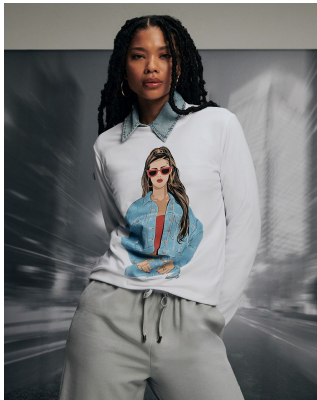

BOSS MODELS

CAPE TOWN

ZARIAH JULIES

Height: 172cm Bust: 82cm Waist: 62cm Hips: 101cm Shoe: 4 UK Hair: Brown Eyes: Hazel

BOSS MODELS

CAPE TOWN

ZARIAH JULIES

Height: 172cm Bust: 82cm Waist: 62cm Hips: 101cm Shoe: 4 UK Hair: Brown Eyes: Hazel

BOSS MODELS

CAPE TOWN

ZARIAH JULIES

Height: 172cm Bust: 82cm Waist: 62cm Hips: 101cm Shoe: 4 UK Hair: Brown Eyes: Hazel