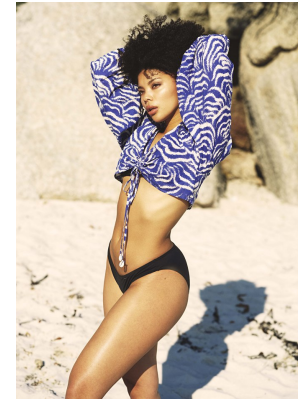

BOSS MODELS

CAPE TOWN

ZARIAH JULIES

Height: 172cm Bust: 84cm Waist: 65cm Hips: 109cm Shoe: 4 UK Hair: Brown Eyes: Hazel

BOSS MODELS

CAPE TOWN

ZARIAH JULIES

Height: 172cm Bust: 84cm Waist: 65cm Hips: 109cm Shoe: 4 UK Hair: Brown Eyes: Hazel

BOSS MODELS

CAPE TOWN

ZARIAH JULIES

Height: 172cm Bust: 84cm Waist: 65cm Hips: 109cm Shoe: 4 UK Hair: Brown Eyes: Hazel