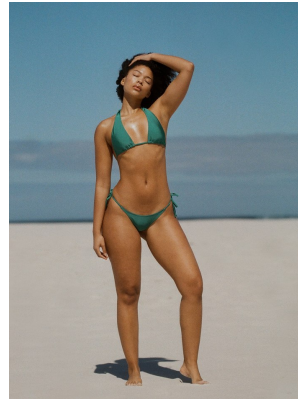

BOSS MODELS

CAPE TOWN

ZARIAH JULIES

Height: 172cm Bust: 82cm Waist: 62cm Hips: 101cm Shoe: 4 UK Hair: Brown Eyes: Hazel

BOSS MODELS

CAPE TOWN

ZARIAH JULIES

Height: 172cm Bust: 82cm Waist: 62cm Hips: 101cm Shoe: 4 UK Hair: Brown Eyes: Hazel

BOSS MODELS

CAPE TOWN

ZARIAH JULIES

Height: 172cm Bust: 82cm Waist: 62cm Hips: 101cm Shoe: 4 UK Hair: Brown Eyes: Hazel