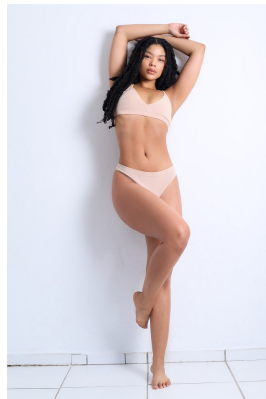

BOSS MODELS

CAPE TOWN

ZARIAH JULIES

Height: 172cm Bust: 84cm Waist: 65cm Hips: 109cm Shoe: 4 UK Hair: Brown Eyes: Hazel

BOSS MODELS

CAPE TOWN

ZARIAH JULIES

Height: 172cm Bust: 84cm Waist: 65cm Hips: 109cm Shoe: 4 UK Hair: Brown Eyes: Hazel

BOSS MODELS

CAPE TOWN

ZARIAH JULIES

Height: 172cm Bust: 84cm Waist: 65cm Hips: 109cm Shoe: 4 UK Hair: Brown Eyes: Hazel