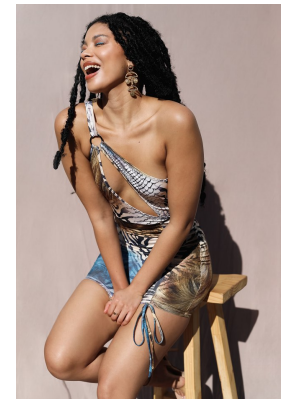

BOSS MODELS

CAPE TOWN

ZARIAH JULIES

Height: 172cm Bust: 82cm Waist: 62cm Hips: 101cm Shoe: 4 UK Hair: Brown Eyes: Hazel

BOSS MODELS

CAPE TOWN

ZARIAH JULIES

Height: 172cm Bust: 82cm Waist: 62cm Hips: 101cm Shoe: 4 UK Hair: Brown Eyes: Hazel

BOSS MODELS

CAPE TOWN

ZARIAH JULIES

Height: 172cm Bust: 82cm Waist: 62cm Hips: 101cm Shoe: 4 UK Hair: Brown Eyes: Hazel