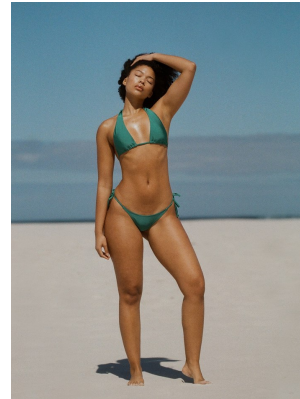

BOSS MODELS

CAPE TOWN

ZARIAH JULIES

Height: 172cm Bust: 82cm Waist: 62cm Hips: 101cm Shoe: 4 UK Hair: Brown Eyes: Hazel

BOSS MODELS

CAPE TOWN

ZARIAH JULIES

Height: 172cm Bust: 82cm Waist: 62cm Hips: 101cm Shoe: 4 UK Hair: Brown Eyes: Hazel

BOSS MODELS

CAPE TOWN

ZARIAH JULIES

Height: 172cm Bust: 82cm Waist: 62cm Hips: 101cm Shoe: 4 UK Hair: Brown Eyes: Hazel