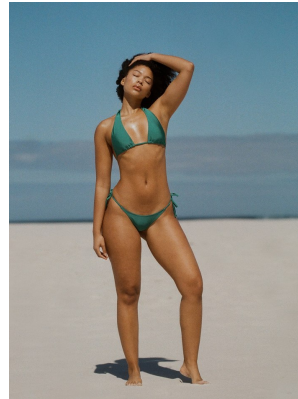

BOSS MODELS

CAPE TOWN

ZARIAH JULIES

Height: 172cm Bust: 84cm Waist: 65cm Hips: 109cm Shoe: 4 UK Hair: Brown Eyes: Hazel

BOSS MODELS

CAPE TOWN

ZARIAH JULIES

Height: 172cm Bust: 84cm Waist: 65cm Hips: 109cm Shoe: 4 UK Hair: Brown Eyes: Hazel

BOSS MODELS

CAPE TOWN

ZARIAH JULIES

Height: 172cm Bust: 84cm Waist: 65cm Hips: 109cm Shoe: 4 UK Hair: Brown Eyes: Hazel