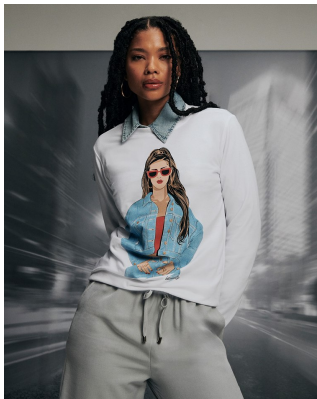

BOSS MODELS

CAPE TOWN

ZARIAH JULIES

Height: 172cm Bust: 84cm Waist: 65cm Hips: 109cm Shoe: 4 UK Hair: Brown Eyes: Hazel

BOSS MODELS

CAPE TOWN

ZARIAH JULIES

Height: 172cm Bust: 84cm Waist: 65cm Hips: 109cm Shoe: 4 UK Hair: Brown Eyes: Hazel

BOSS MODELS

CAPE TOWN

ZARIAH JULIES

Height: 172cm Bust: 84cm Waist: 65cm Hips: 109cm Shoe: 4 UK Hair: Brown Eyes: Hazel