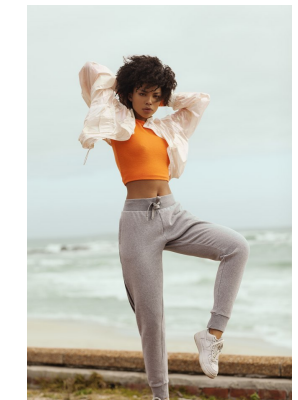

BOSS MODELS

CAPE TOWN

ZARIAH JULIES

Height: 172cm Bust: 84cm Waist: 63cm Hips: 105cm Shoe: 4 UK Hair: Brown Eyes: Hazel

BOSS MODELS

CAPE TOWN

ZARIAH JULIES

Height: 172cm Bust: 84cm Waist: 63cm Hips: 105cm Shoe: 4 UK Hair: Brown Eyes: Hazel

BOSS MODELS

CAPE TOWN

ZARIAH JULIES

Height: 172cm Bust: 84cm Waist: 63cm Hips: 105cm Shoe: 4 UK Hair: Brown Eyes: Hazel