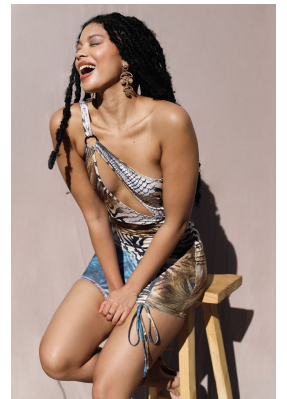

BOSS MODELS

CAPE TOWN

ZARIAH JULIES

Height: 172cm Bust: 82cm Waist: 62cm Hips: 101cm Shoe: 4 UK Hair: Brown Eyes: Hazel

BOSS MODELS

CAPE TOWN

ZARIAH JULIES

Height: 172cm Bust: 82cm Waist: 62cm Hips: 101cm Shoe: 4 UK Hair: Brown Eyes: Hazel

BOSS MODELS

CAPE TOWN

ZARIAH JULIES

Height: 172cm Bust: 82cm Waist: 62cm Hips: 101cm Shoe: 4 UK Hair: Brown Eyes: Hazel