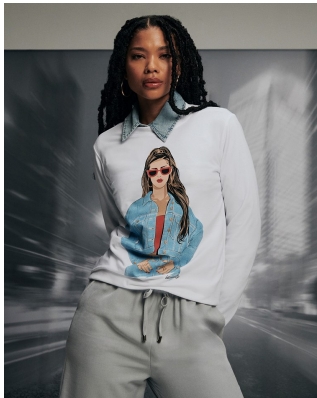

BOSS MODELS

CAPE TOWN

ZARIAH JULIES

Height: 172cm Bust: 82cm Waist: 62cm Hips: 101cm Shoe: 4 UK Hair: Brown Eyes: Hazel

BOSS MODELS

CAPE TOWN

ZARIAH JULIES

Height: 172cm Bust: 82cm Waist: 62cm Hips: 101cm Shoe: 4 UK Hair: Brown Eyes: Hazel

BOSS MODELS

CAPE TOWN

ZARIAH JULIES

Height: 172cm Bust: 82cm Waist: 62cm Hips: 101cm Shoe: 4 UK Hair: Brown Eyes: Hazel