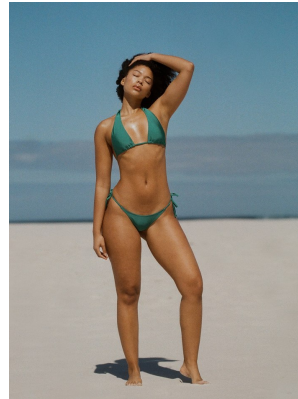

BOSS MODELS

CAPE TOWN

ZARIAH JULIES

Height: 172cm Bust: 84cm Waist: 63cm Hips: 105cm Shoe: 4 UK Hair: Brown Eyes: Hazel

BOSS MODELS

CAPE TOWN

ZARIAH JULIES

Height: 172cm Bust: 84cm Waist: 63cm Hips: 105cm Shoe: 4 UK Hair: Brown Eyes: Hazel

BOSS MODELS

CAPE TOWN

ZARIAH JULIES

Height: 172cm Bust: 84cm Waist: 63cm Hips: 105cm Shoe: 4 UK Hair: Brown Eyes: Hazel