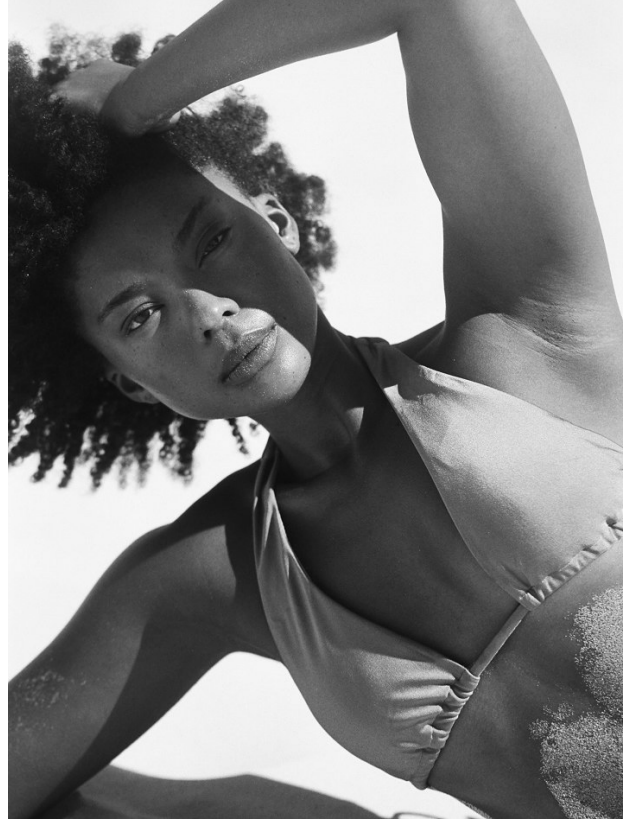

BOSS MODELS

CAPE TOWN

ZARIAH JULIES

Height: 172cm Bust: 82cm Waist: 62cm Hips: 101cm Shoe: 4 UK Hair: Brown Eyes: Hazel

BOSS MODELS

CAPE TOWN

ZARIAH JULIES

Height: 172cm Bust: 82cm Waist: 62cm Hips: 101cm Shoe: 4 UK Hair: Brown Eyes: Hazel