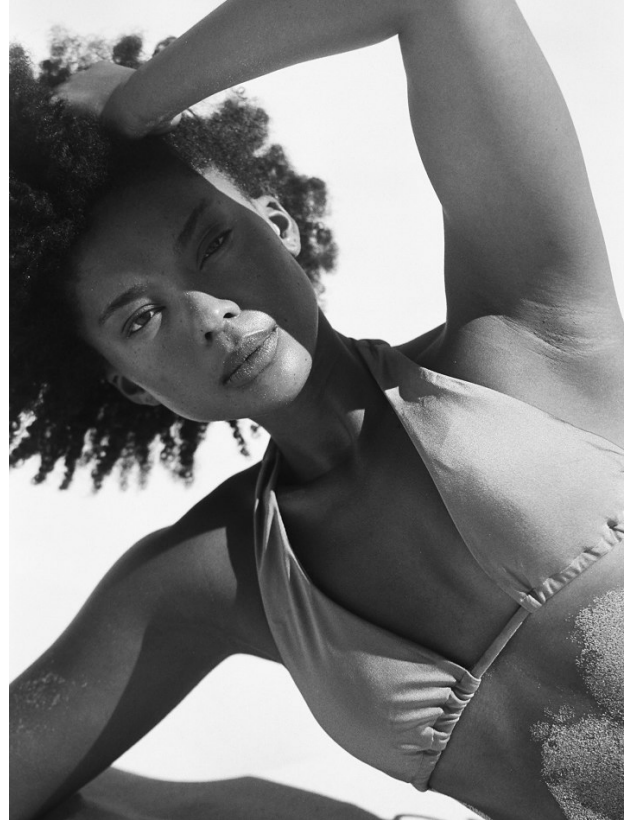

BOSS MODELS

CAPE TOWN

ZARIAH JULIES

Height: 172cm Bust: 84cm Waist: 63cm Hips: 105cm Shoe: 4 UK Hair: Brown Eyes: Hazel

BOSS MODELS

CAPE TOWN

ZARIAH JULIES

Height: 172cm Bust: 84cm Waist: 63cm Hips: 105cm Shoe: 4 UK Hair: Brown Eyes: Hazel