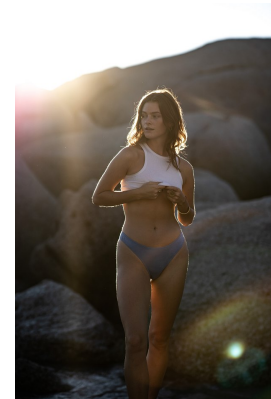

BOSS MODELS

CAPE TOWN

JULIANA COETZER

Height: 180cm Bust: 93cm Waist: 76cm Hips: 108cm Shoe: 7 UK Hair: Red Eyes: Blue

BOSS MODELS

CAPE TOWN

JULIANA COETZER

Height: 180cm Bust: 93cm Waist: 76cm Hips: 108cm Shoe: 7 UK Hair: Red Eyes: Blue

BOSS MODELS

CAPE TOWN

JULIANA COETZER

Height: 180cm Bust: 93cm Waist: 76cm Hips: 108cm Shoe: 7 UK Hair: Red Eyes: Blue