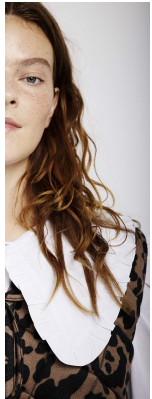

BOSS MODELS

CAPE TOWN

JULIANA COETZER

Height: 180cm Bust: 93cm Waist: 76cm Hips: 108cm Shoe: 7 UK Hair: Red Eyes: Blue

BOSS MODELS

CAPE TOWN

JULIANA COETZER

Height: 180cm Bust: 93cm Waist: 76cm Hips: 108cm Shoe: 7 UK Hair: Red Eyes: Blue

BOSS MODELS

CAPE TOWN

JULIANA COETZER

Height: 180cm Bust: 93cm Waist: 76cm Hips: 108cm Shoe: 7 UK Hair: Red Eyes: Blue