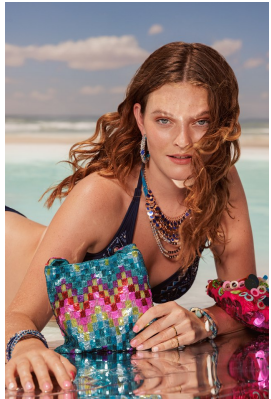

BOSS MODELS

CAPE TOWN

JULIANA COETZER

Height: 180cm Bust: 93cm Waist: 76cm Hips: 108cm Shoe: 7 UK Hair: Red Eyes: Blue

BOSS MODELS

CAPE TOWN

JULIANA COETZER

Height: 180cm Bust: 93cm Waist: 76cm Hips: 108cm Shoe: 7 UK Hair: Red Eyes: Blue

BOSS MODELS

CAPE TOWN

JULIANA COETZER

Height: 180cm Bust: 93cm Waist: 76cm Hips: 108cm Shoe: 7 UK Hair: Red Eyes: Blue