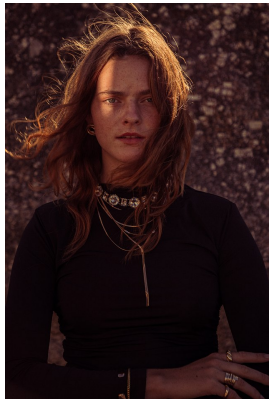

BOSS MODELS

CAPE TOWN

JULIANA COETZER

Height: 180cm Bust: 93cm Waist: 76cm Hips: 108cm Shoe: 7 UK Hair: Red Eyes: Blue

BOSS MODELS

CAPE TOWN

JULIANA COETZER

Height: 180cm Bust: 93cm Waist: 76cm Hips: 108cm Shoe: 7 UK Hair: Red Eyes: Blue

BOSS MODELS

CAPE TOWN

JULIANA COETZER

Height: 180cm Bust: 93cm Waist: 76cm Hips: 108cm Shoe: 7 UK Hair: Red Eyes: Blue