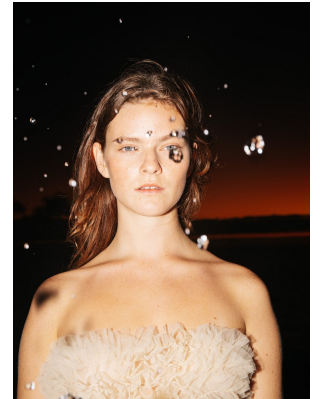

BOSS MODELS

CAPE TOWN

JULIANA COETZER

Height: 180cm Bust: 93cm Waist: 76cm Hips: 108cm Shoe: 7 UK Hair: Red Eyes: Blue

BOSS MODELS

CAPE TOWN

JULIANA COETZER

Height: 180cm Bust: 93cm Waist: 76cm Hips: 108cm Shoe: 7 UK Hair: Red Eyes: Blue

BOSS MODELS

CAPE TOWN

JULIANA COETZER

Height: 180cm Bust: 93cm Waist: 76cm Hips: 108cm Shoe: 7 UK Hair: Red Eyes: Blue