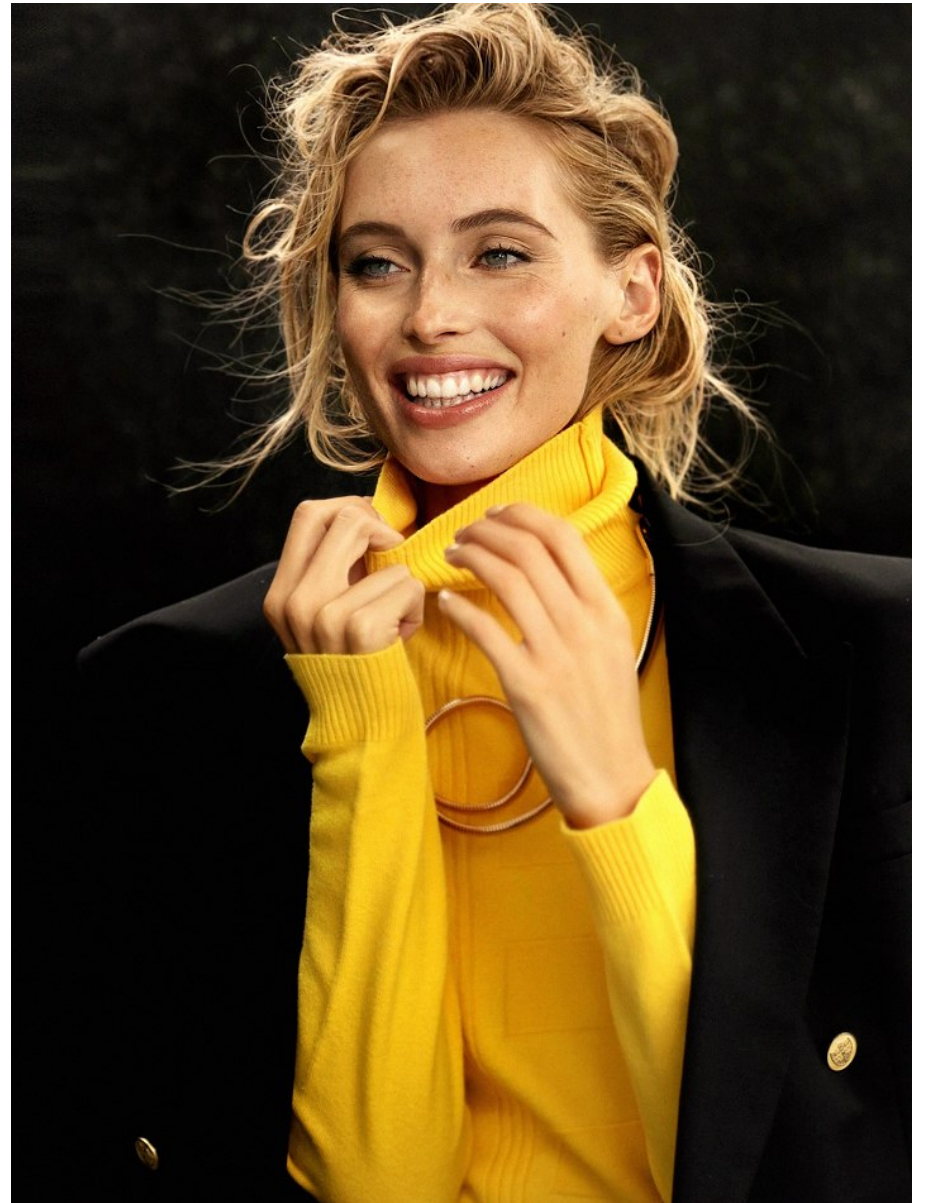

BOSS MODELS

CAPE TOWN

CHELSEA MAGUIRE

Height: 179cm Bust: 82cm Waist: 64cm Hips: 92cm Shoe: 7 UK Hair: Blonde Eyes: Blue