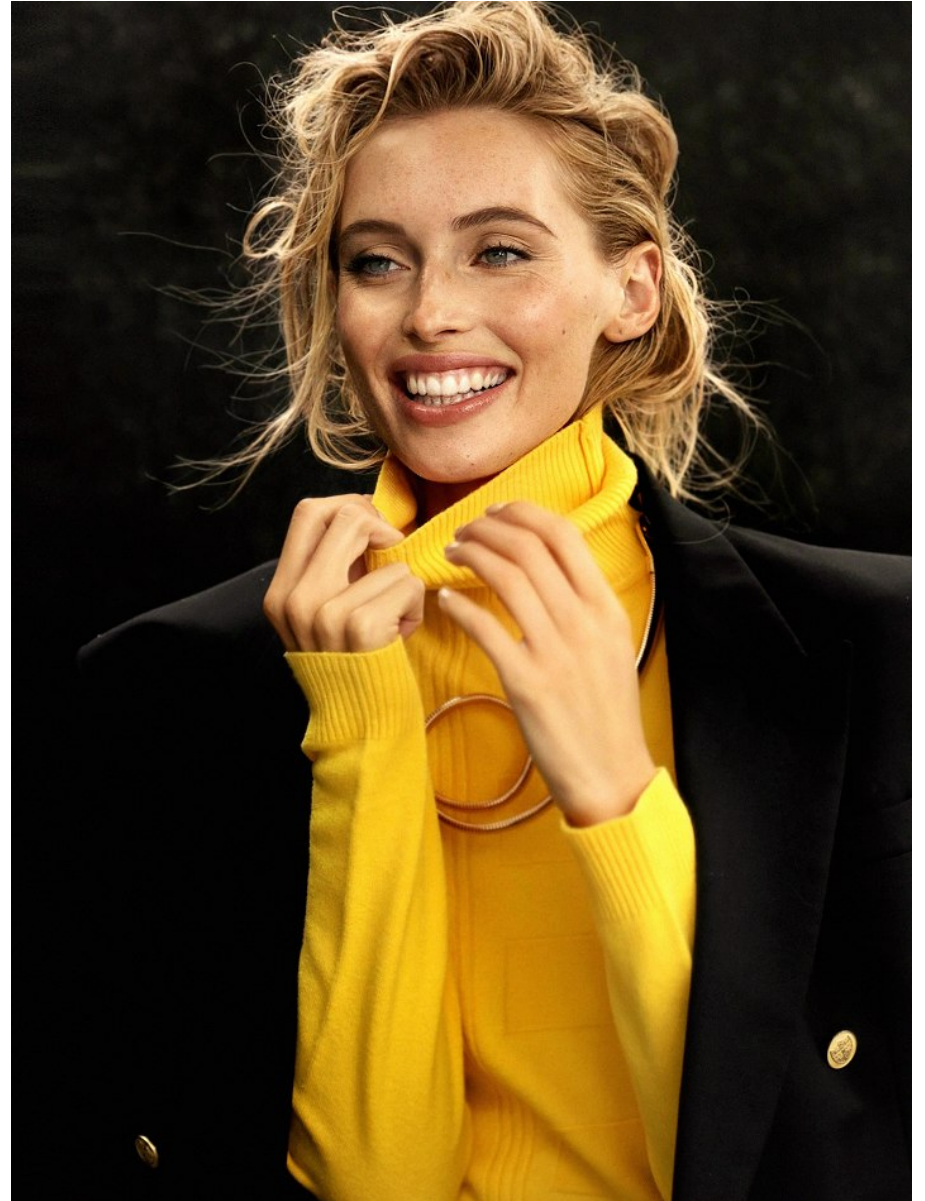

BOSS MODELS

CAPE TOWN

CHELSEA MAGUIRE

Height: 179cm Bust: 82cm Waist: 64cm Hips: 92cm Shoe: 7 UK Hair: Blonde Eyes: Blue