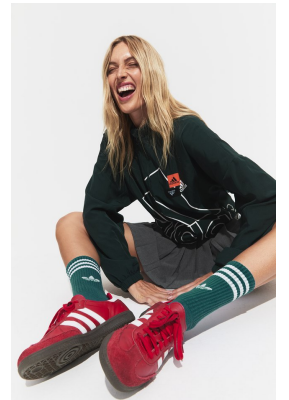

# BOSS MODELS

CAPE TOWN

## CHELSEA MAGUIRE

Height: 179cm Bust: 80cm Waist: 62cm Hips: 95cm Shoe: 7 UK Hair: Blonde Eyes: Blue