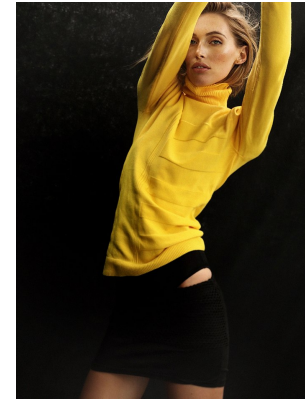

# BOSS MODELS

CAPE TOWN

## CHELSEA MAGUIRE

Height: 179cm Bust: 80cm Waist: 62cm Hips: 95cm Shoe: 7 UK Hair: Blonde Eyes: Blue