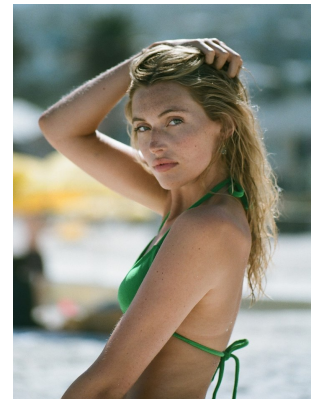

BOSS MODELS

CAPE TOWN

CHELSEA MAGUIRE

Height: 179cm Bust: 82cm Waist: 64cm Hips: 92cm Shoe: 7 UK Hair: Blonde Eyes: Blue

BOSS MODELS

CAPE TOWN

CHELSEA MAGUIRE

Height: 179cm Bust: 82cm Waist: 64cm Hips: 92cm Shoe: 7 UK Hair: Blonde Eyes: Blue

BOSS MODELS

CAPE TOWN

CHELSEA MAGUIRE

Height: 179cm Bust: 82cm Waist: 64cm Hips: 92cm Shoe: 7 UK Hair: Blonde Eyes: Blue