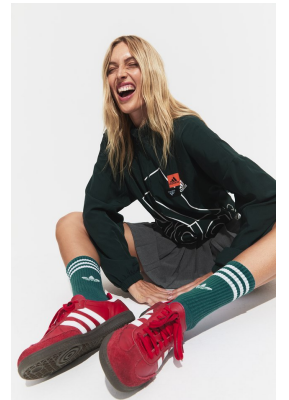

BOSS MODELS

CAPE TOWN

CHELSEA MAGUIRE

Height: 179cm Bust: 80cm Waist: 62cm Hips: 93cm Shoe: 7 UK Hair: Blonde Eyes: Blue

BOSS MODELS

CAPE TOWN

CHELSEA MAGUIRE

Height: 179cm Bust: 80cm Waist: 62cm Hips: 93cm Shoe: 7 UK Hair: Blonde Eyes: Blue