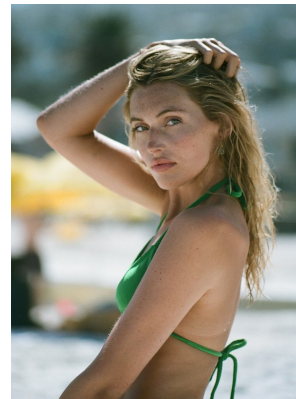

# BOSS MODELS

CAPE TOWN

## CHELSEA MAGUIRE

Height: 179cm Bust: 82cm Waist: 64cm Hips: 92cm Shoe: 7 UK Hair: Blonde Eyes: Blue