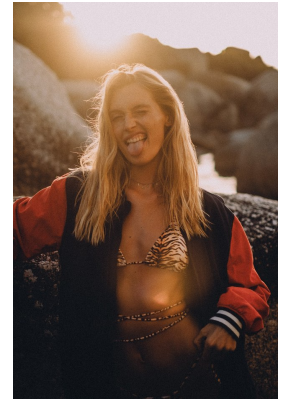

BOSS MODELS

CAPE TOWN

CHELSEA MAGUIRE

Height: 179cm Bust: 82cm Waist: 64cm Hips: 92cm Shoe: 7 UK Hair: Blonde Eyes: Blue

BOSS MODELS

CAPE TOWN

CHELSEA MAGUIRE

Height: 179cm Bust: 82cm Waist: 64cm Hips: 92cm Shoe: 7 UK Hair: Blonde Eyes: Blue

BOSS MODELS

CAPE TOWN

CHELSEA MAGUIRE

Height: 179cm Bust: 82cm Waist: 64cm Hips: 92cm Shoe: 7 UK Hair: Blonde Eyes: Blue