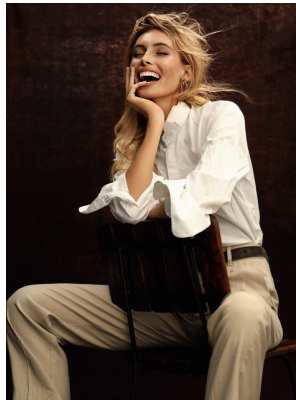

# BOSS MODELS

CAPE TOWN

## CHELSEA MAGUIRE

Height: 179cm Bust: 82cm Waist: 64cm Hips: 92cm Shoe: 7 UK Hair: Blonde Eyes: Blue