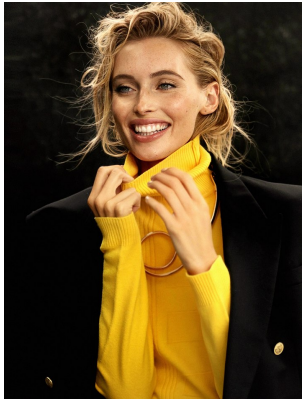

# BOSS MODELS

CAPE TOWN

## CHELSEA MAGUIRE

Height: 179cm Bust: 82cm Waist: 64cm Hips: 92cm Shoe: 7 UK Hair: Blonde Eyes: Blue