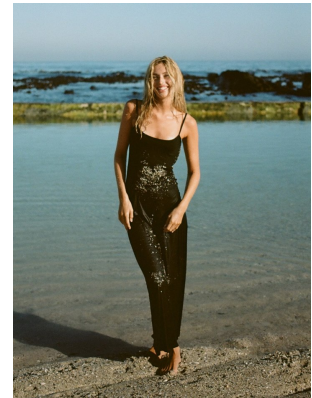

BOSS MODELS

CAPE TOWN

CHELSEA MAGUIRE

Height: 179cm Bust: 82cm Waist: 64cm Hips: 92cm Shoe: 7 UK Hair: Blonde Eyes: Blue

BOSS MODELS

CAPE TOWN

CHELSEA MAGUIRE

Height: 179cm Bust: 82cm Waist: 64cm Hips: 92cm Shoe: 7 UK Hair: Blonde Eyes: Blue

BOSS MODELS

CAPE TOWN

CHELSEA MAGUIRE

Height: 179cm Bust: 82cm Waist: 64cm Hips: 92cm Shoe: 7 UK Hair: Blonde Eyes: Blue