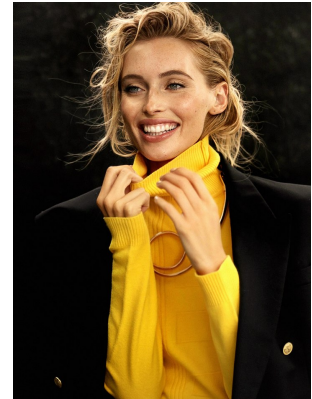

# BOSS MODELS

CAPE TOWN

## CHELSEA MAGUIRE

Height: 179cm Bust: 80cm Waist: 62cm Hips: 95cm Shoe: 7 UK Hair: Blonde Eyes: Blue