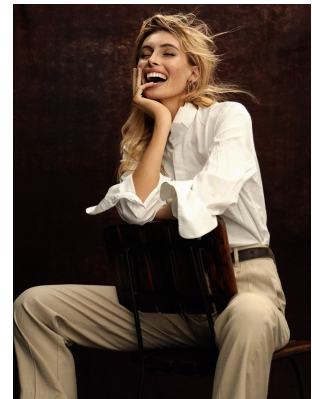

# BOSS MODELS

CAPE TOWN

## CHELSEA MAGUIRE

Height: 179cm Bust: 80cm Waist: 62cm Hips: 95cm Shoe: 7 UK Hair: Blonde Eyes: Blue