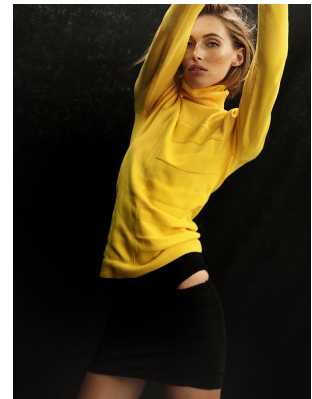

# BOSS MODELS

CAPE TOWN

## CHELSEA MAGUIRE

Height: 179cm Bust: 82cm Waist: 64cm Hips: 92cm Shoe: 7 UK Hair: Blonde Eyes: Blue