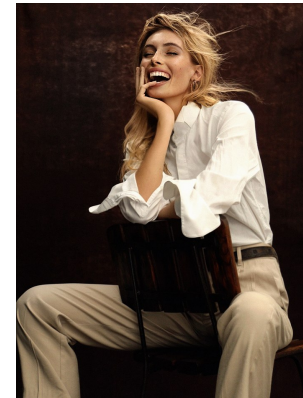

BOSS MODELS

CAPE TOWN

CHELSEA MAGUIRE

Height: 179cm Bust: 82cm Waist: 64cm Hips: 92cm Shoe: 7 UK Hair: Blonde Eyes: Blue

BOSS MODELS

CAPE TOWN

CHELSEA MAGUIRE

Height: 179cm Bust: 82cm Waist: 64cm Hips: 92cm Shoe: 7 UK Hair: Blonde Eyes: Blue

BOSS MODELS

CAPE TOWN

CHELSEA MAGUIRE

Height: 179cm Bust: 82cm Waist: 64cm Hips: 92cm Shoe: 7 UK Hair: Blonde Eyes: Blue