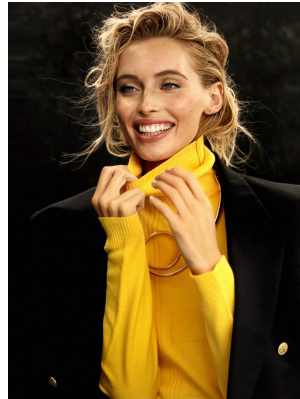

BOSS MODELS

CAPE TOWN

CHELSEA MAGUIRE

Height: 179cm Bust: 82cm Waist: 64cm Hips: 92cm Shoe: 7 UK Hair: Blonde Eyes: Blue

BOSS MODELS

CAPE TOWN

CHELSEA MAGUIRE

Height: 179cm Bust: 82cm Waist: 64cm Hips: 92cm Shoe: 7 UK Hair: Blonde Eyes: Blue

BOSS MODELS

CAPE TOWN

CHELSEA MAGUIRE

Height: 179cm Bust: 82cm Waist: 64cm Hips: 92cm Shoe: 7 UK Hair: Blonde Eyes: Blue