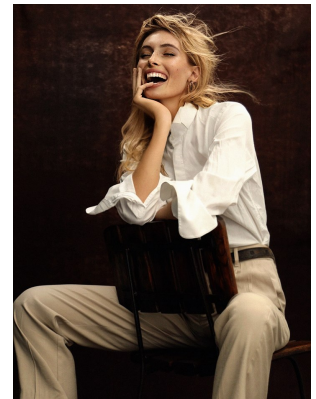

BOSS MODELS

CAPE TOWN

CHELSEA MAGUIRE

Height: 179cm Bust: 80cm Waist: 62cm Hips: 93cm Shoe: 7 UK Hair: Blonde Eyes: Blue

BOSS MODELS

CAPE TOWN

CHELSEA MAGUIRE

Height: 179cm Bust: 80cm Waist: 62cm Hips: 93cm Shoe: 7 UK Hair: Blonde Eyes: Blue