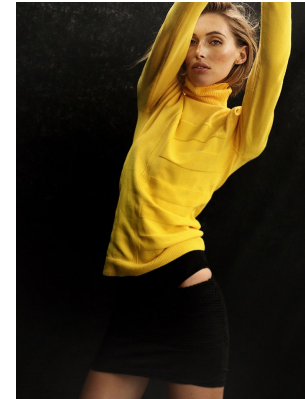

BOSS MODELS

CAPE TOWN

CHELSEA MAGUIRE

Height: 179cm Bust: 80cm Waist: 62cm Hips: 93cm Shoe: 7 UK Hair: Blonde Eyes: Blue

BOSS MODELS

CAPE TOWN

CHELSEA MAGUIRE

Height: 179cm Bust: 80cm Waist: 62cm Hips: 93cm Shoe: 7 UK Hair: Blonde Eyes: Blue