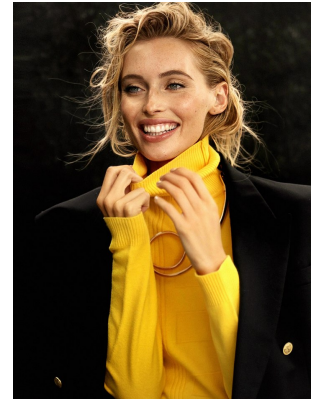

BOSS MODELS

CAPE TOWN

CHELSEA MAGUIRE

Height: 179cm Bust: 80cm Waist: 62cm Hips: 93cm Shoe: 7 UK Hair: Blonde Eyes: Blue

BOSS MODELS

CAPE TOWN

CHELSEA MAGUIRE

Height: 179cm Bust: 80cm Waist: 62cm Hips: 93cm Shoe: 7 UK Hair: Blonde Eyes: Blue