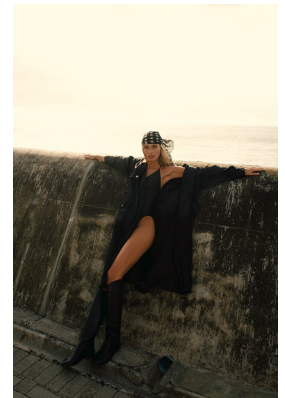

BOSS MODELS

CAPE TOWN

CHELSEA MAGUIRE

Height: 179cm Bust: 82cm Waist: 64cm Hips: 92cm Shoe: 7 UK Hair: Blonde Eyes: Blue

BOSS MODELS

CAPE TOWN

CHELSEA MAGUIRE

Height: 179cm Bust: 82cm Waist: 64cm Hips: 92cm Shoe: 7 UK Hair: Blonde Eyes: Blue

BOSS MODELS

CAPE TOWN

CHELSEA MAGUIRE

Height: 179cm Bust: 82cm Waist: 64cm Hips: 92cm Shoe: 7 UK Hair: Blonde Eyes: Blue