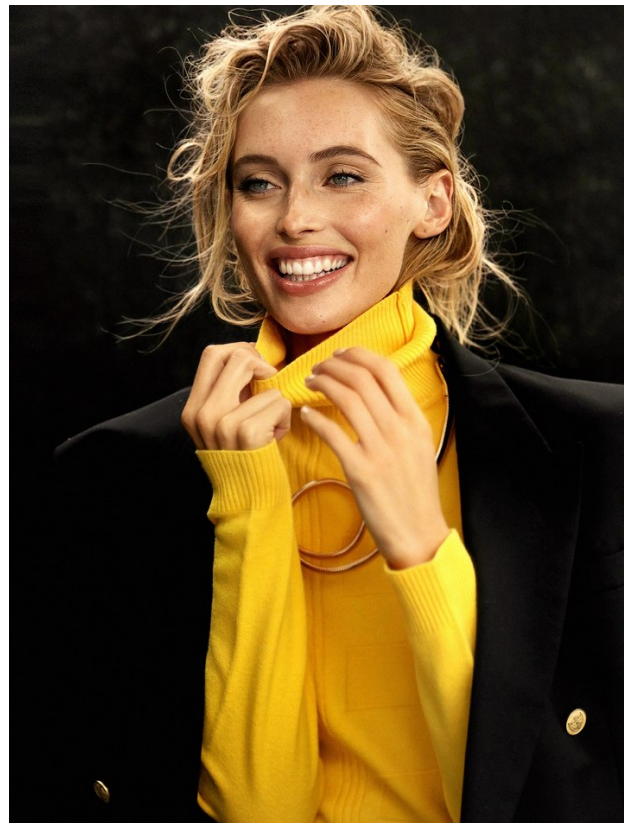

BOSS MODELS

CAPE TOWN

CHELSEA MAGUIRE

Height: 179cm Bust: 82cm Waist: 64cm Hips: 92cm Shoe: 7 UK Hair: Blonde Eyes: Blue

BOSS MODELS

CAPE TOWN

CHELSEA MAGUIRE

Height: 179cm Bust: 82cm Waist: 64cm Hips: 92cm Shoe: 7 UK Hair: Blonde Eyes: Blue