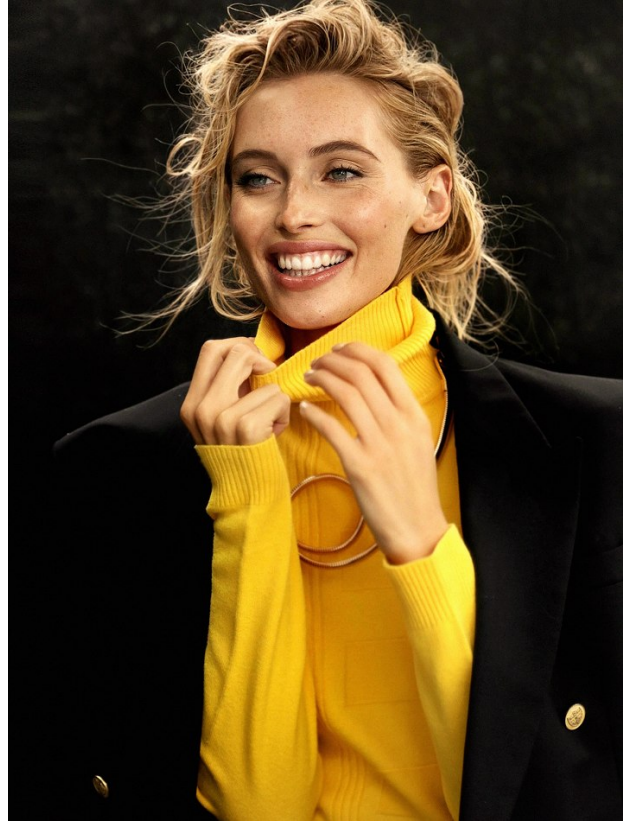

BOSS MODELS

CAPE TOWN

CHELSEA MAGUIRE

Height: 179cm Bust: 82cm Waist: 64cm Hips: 92cm Shoe: 7 UK Hair: Blonde Eyes: Blue

BOSS MODELS

CAPE TOWN

CHELSEA MAGUIRE

Height: 179cm Bust: 82cm Waist: 64cm Hips: 92cm Shoe: 7 UK Hair: Blonde Eyes: Blue