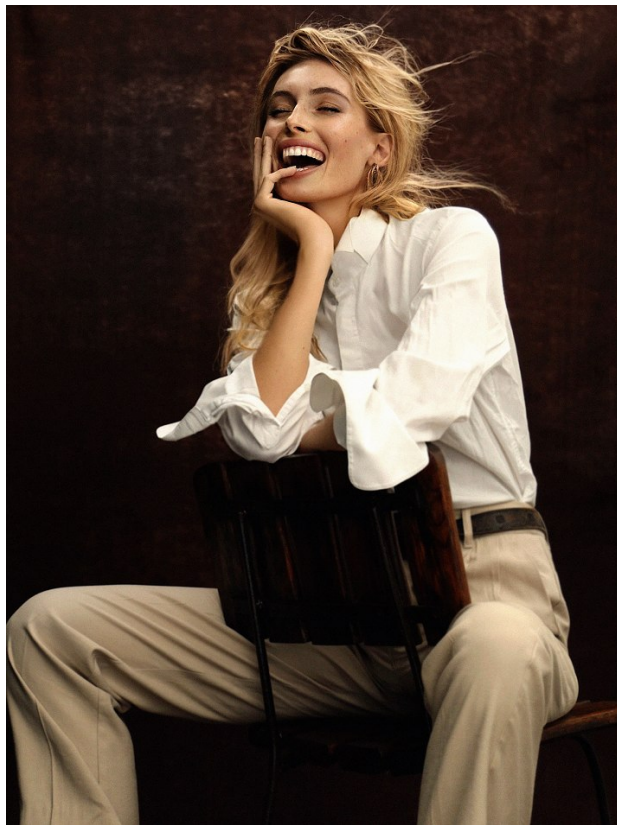

BOSS MODELS

CAPE TOWN

CHELSEA MAGUIRE

Height: 179cm Bust: 80cm Waist: 62cm Hips: 95cm Shoe: 7 UK Hair: Blonde Eyes: Blue

BOSS MODELS

CAPE TOWN

CHELSEA MAGUIRE

Height: 179cm Bust: 80cm Waist: 62cm Hips: 95cm Shoe: 7 UK Hair: Blonde Eyes: Blue