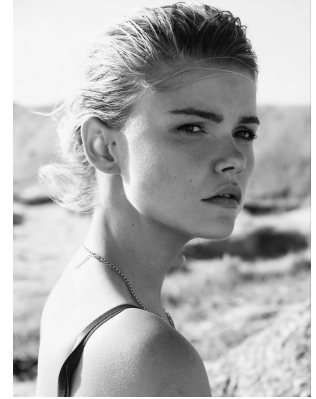

BOSS MODELS

CAPE TOWN

MILA ROSE

Height: 176cm Bust: 87cm Waist: 65cm Hips: 100cm Shoe: 7.5 UK Hair: Blonde Eyes: Brown

BOSS MODELS

CAPE TOWN

MILA ROSE

Height: 176cm Bust: 87cm Waist: 65cm Hips: 100cm Shoe: 7.5 UK Hair: Blonde Eyes: Brown

BOSS MODELS

CAPE TOWN

MILA ROSE

Height: 176cm Bust: 87cm Waist: 65cm Hips: 100cm Shoe: 7.5 UK Hair: Blonde Eyes: Brown