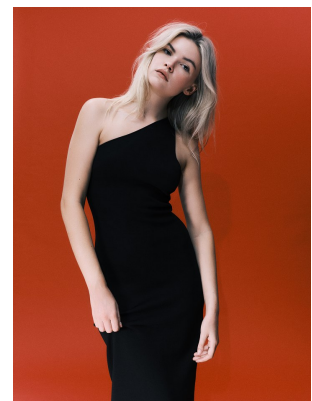

BOSS MODELS

CAPE TOWN

MILA ROSE

Height: 176cm Bust: 87cm Waist: 66cm Hips: 100cm Shoe: 7.5 UK Hair: Blonde Eyes: Brown

BOSS MODELS

CAPE TOWN

MILA ROSE

Height: 176cm Bust: 87cm Waist: 66cm Hips: 100cm Shoe: 7.5 UK Hair: Blonde Eyes: Brown

BOSS MODELS

CAPE TOWN

MILA ROSE

Height: 176cm Bust: 87cm Waist: 66cm Hips: 100cm Shoe: 7.5 UK Hair: Blonde Eyes: Brown