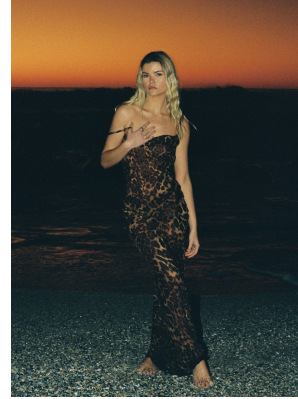

BOSS MODELS

CAPE TOWN

MILA ROSE

Height: 176cm Bust: 87cm Waist: 66cm Hips: 100cm Shoe: 7.5 UK Hair: Blonde Eyes: Brown