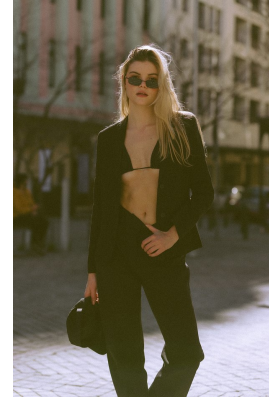

BOSS MODELS

CAPE TOWN

MILA ROSE

Height: 176cm Bust: 87cm Waist: 65cm Hips: 100cm Shoe: 7.5 UK Hair: Blonde Eyes: Brown

BOSS MODELS

CAPE TOWN

MILA ROSE

Height: 176cm Bust: 87cm Waist: 65cm Hips: 100cm Shoe: 7.5 UK Hair: Blonde Eyes: Brown

BOSS MODELS

CAPE TOWN

MILA ROSE

Height: 176cm Bust: 87cm Waist: 65cm Hips: 100cm Shoe: 7.5 UK Hair: Blonde Eyes: Brown