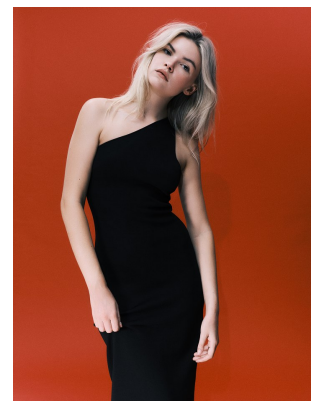

BOSS MODELS

CAPE TOWN

MILA ROSE

Height: 176cm Bust: 87cm Waist: 65cm Hips: 100cm Shoe: 7.5 UK Hair: Blonde Eyes: Brown

BOSS MODELS

CAPE TOWN

MILA ROSE

Height: 176cm Bust: 87cm Waist: 65cm Hips: 100cm Shoe: 7.5 UK Hair: Blonde Eyes: Brown

BOSS MODELS

CAPE TOWN

MILA ROSE

Height: 176cm Bust: 87cm Waist: 65cm Hips: 100cm Shoe: 7.5 UK Hair: Blonde Eyes: Brown