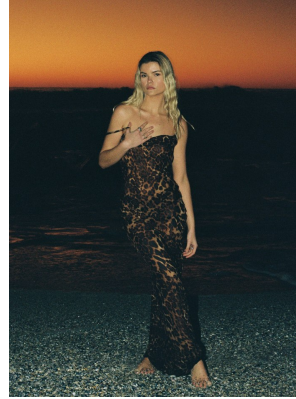

BOSS MODELS

CAPE TOWN

MILA ROSE

Height: 176cm Bust: 87cm Waist: 65cm Hips: 100cm Shoe: 7.5 UK Hair: Blonde Eyes: Brown

BOSS MODELS

CAPE TOWN

MILA ROSE

Height: 176cm Bust: 87cm Waist: 65cm Hips: 100cm Shoe: 7.5 UK Hair: Blonde Eyes: Brown

BOSS MODELS

CAPE TOWN

MILA ROSE

Height: 176cm Bust: 87cm Waist: 65cm Hips: 100cm Shoe: 7.5 UK Hair: Blonde Eyes: Brown