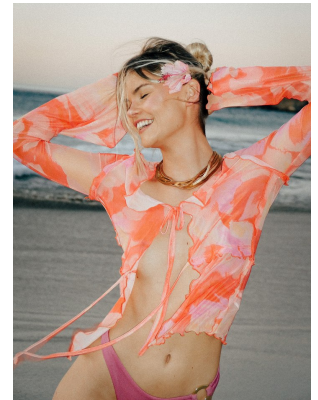

# BOSS MODELS

CAPE TOWN

## MILA ROSE

Height: 176cm Bust: 87cm Waist: 66cm Hips: 100cm Shoe: 7.5 UK Hair: Blonde Eyes: Brown