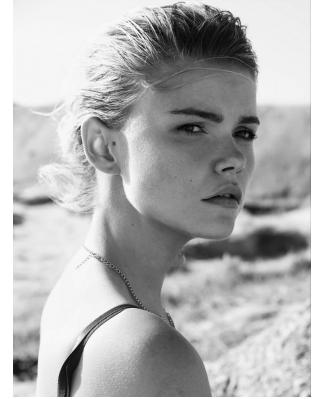

# BOSS MODELS

CAPE TOWN

## MILA ROSE

Height: 176cm Bust: 87cm Waist: 66cm Hips: 100cm Shoe: 7.5 UK Hair: Blonde Eyes: Brown