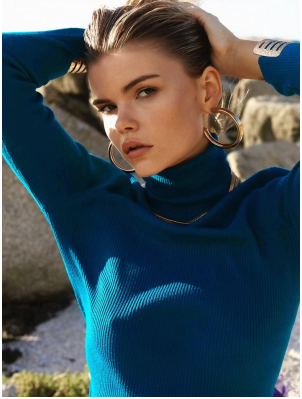

BOSS MODELS

CAPE TOWN

MILA ROSE

Height: 176cm Bust: 87cm Waist: 65cm Hips: 100cm Shoe: 7.5 UK Hair: Blonde Eyes: Brown

BOSS MODELS

CAPE TOWN

MILA ROSE

Height: 176cm Bust: 87cm Waist: 65cm Hips: 100cm Shoe: 7.5 UK Hair: Blonde Eyes: Brown

BOSS MODELS

CAPE TOWN

MILA ROSE

Height: 176cm Bust: 87cm Waist: 65cm Hips: 100cm Shoe: 7.5 UK Hair: Blonde Eyes: Brown