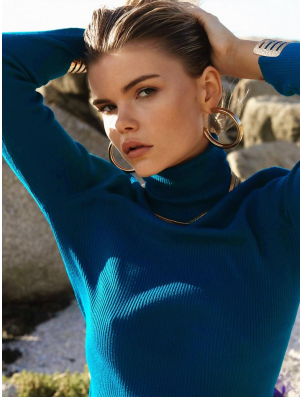

BOSS MODELS

CAPE TOWN

MILA ROSE

Height: 176cm Bust: 87cm Waist: 66cm Hips: 100cm Shoe: 7.5 UK Hair: Blonde Eyes: Brown

BOSS MODELS

CAPE TOWN

MILA ROSE

Height: 176cm Bust: 87cm Waist: 66cm Hips: 100cm Shoe: 7.5 UK Hair: Blonde Eyes: Brown

BOSS MODELS

CAPE TOWN

MILA ROSE

Height: 176cm Bust: 87cm Waist: 66cm Hips: 100cm Shoe: 7.5 UK Hair: Blonde Eyes: Brown