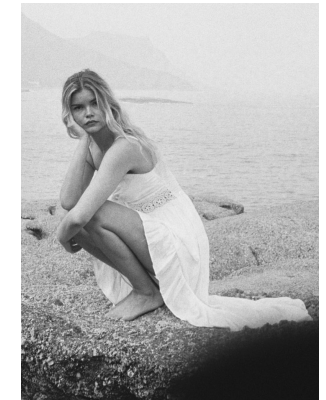

# BOSS MODELS

CAPE TOWN

## MILA ROSE

Height: 176cm Bust: 87cm Waist: 66cm Hips: 100cm Shoe: 7.5 UK Hair: Blonde Eyes: Brown