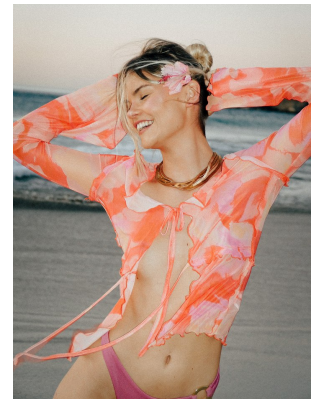

BOSS MODELS

CAPE TOWN

MILA ROSE

Height: 176cm Bust: 87cm Waist: 65cm Hips: 100cm Shoe: 7.5 UK Hair: Blonde Eyes: Brown

BOSS MODELS

CAPE TOWN

MILA ROSE

Height: 176cm Bust: 87cm Waist: 65cm Hips: 100cm Shoe: 7.5 UK Hair: Blonde Eyes: Brown

BOSS MODELS

CAPE TOWN

MILA ROSE

Height: 176cm Bust: 87cm Waist: 65cm Hips: 100cm Shoe: 7.5 UK Hair: Blonde Eyes: Brown