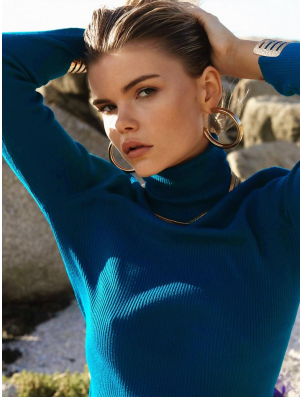

# BOSS MODELS

CAPE TOWN

## MILA ROSE

Height: 176cm Bust: 87cm Waist: 66cm Hips: 100cm Shoe: 7.5 UK Hair: Blonde Eyes: Brown