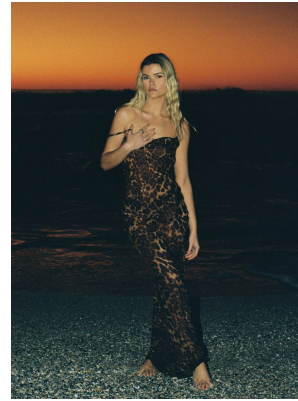

BOSS MODELS

CAPE TOWN

MILA ROSE

Height: 176cm Bust: 87cm Waist: 66cm Hips: 100cm Shoe: 7.5 UK Hair: Blonde Eyes: Brown

BOSS MODELS

CAPE TOWN

MILA ROSE

Height: 176cm Bust: 87cm Waist: 66cm Hips: 100cm Shoe: 7.5 UK Hair: Blonde Eyes: Brown

BOSS MODELS

CAPE TOWN

MILA ROSE

Height: 176cm Bust: 87cm Waist: 66cm Hips: 100cm Shoe: 7.5 UK Hair: Blonde Eyes: Brown