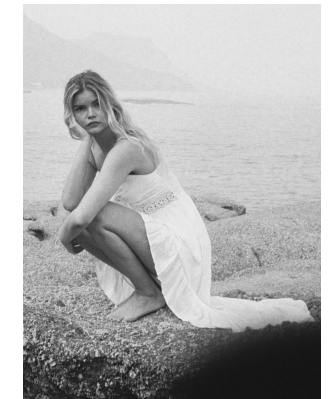

BOSS MODELS

CAPE TOWN

MILA ROSE

Height: 176cm Bust: 87cm Waist: 66cm Hips: 100cm Shoe: 7.5 UK Hair: Blonde Eyes: Brown

BOSS MODELS

CAPE TOWN

MILA ROSE

Height: 176cm Bust: 87cm Waist: 66cm Hips: 100cm Shoe: 7.5 UK Hair: Blonde Eyes: Brown

BOSS MODELS

CAPE TOWN

MILA ROSE

Height: 176cm Bust: 87cm Waist: 66cm Hips: 100cm Shoe: 7.5 UK Hair: Blonde Eyes: Brown