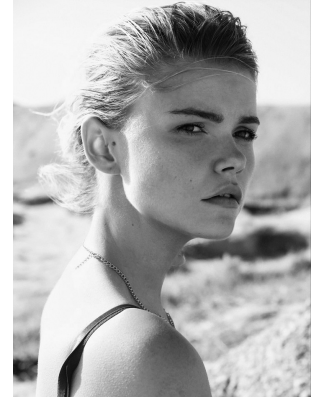

BOSS MODELS

CAPE TOWN

MILA ROSE

Height: 176cm Bust: 87cm Waist: 66cm Hips: 100cm Shoe: 7.5 UK Hair: Blonde Eyes: Brown

BOSS MODELS

CAPE TOWN

MILA ROSE

Height: 176cm Bust: 87cm Waist: 66cm Hips: 100cm Shoe: 7.5 UK Hair: Blonde Eyes: Brown

BOSS MODELS

CAPE TOWN

MILA ROSE

Height: 176cm Bust: 87cm Waist: 66cm Hips: 100cm Shoe: 7.5 UK Hair: Blonde Eyes: Brown