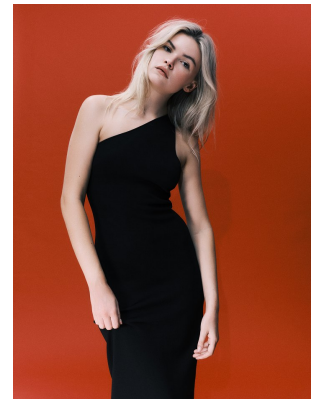

# BOSS MODELS

CAPE TOWN

## MILA ROSE

Height: 176cm Bust: 87cm Waist: 66cm Hips: 100cm Shoe: 7.5 UK Hair: Blonde Eyes: Brown