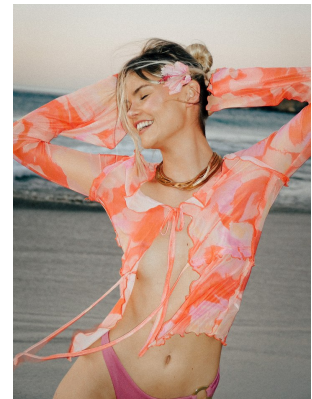

BOSS MODELS

CAPE TOWN

MILA ROSE

Height: 176cm Bust: 87cm Waist: 66cm Hips: 100cm Shoe: 7.5 UK Hair: Blonde Eyes: Brown

BOSS MODELS

CAPE TOWN

MILA ROSE

Height: 176cm Bust: 87cm Waist: 66cm Hips: 100cm Shoe: 7.5 UK Hair: Blonde Eyes: Brown

BOSS MODELS

CAPE TOWN

MILA ROSE

Height: 176cm Bust: 87cm Waist: 66cm Hips: 100cm Shoe: 7.5 UK Hair: Blonde Eyes: Brown