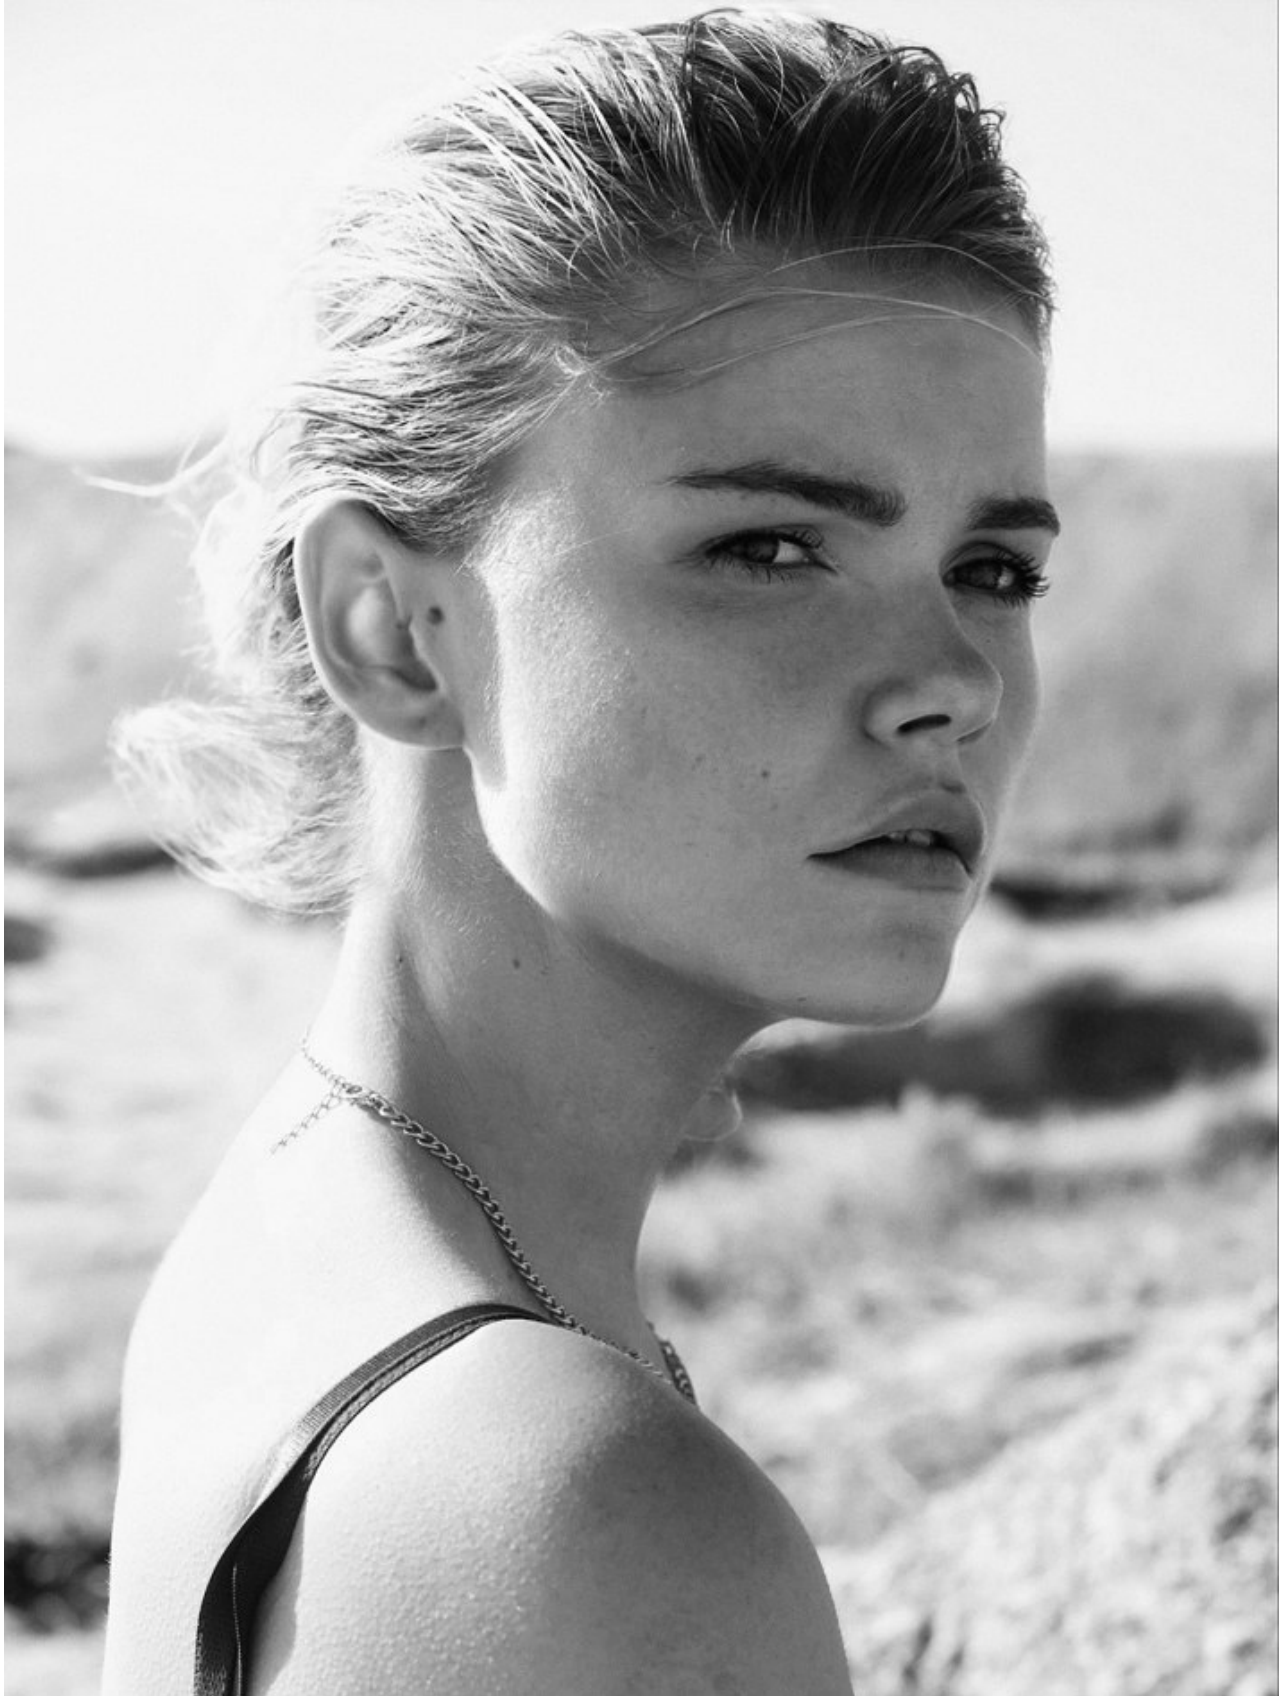

BOSS MODELS

CAPE TOWN

MILA ROSE

Height: 176cm Bust: 87cm Waist: 66cm Hips: 100cm Shoe: 7.5 UK Hair: Blonde Eyes: Brown

BOSS MODELS

CAPE TOWN

MILA ROSE

Height: 176cm Bust: 87cm Waist: 66cm Hips: 100cm Shoe: 7.5 UK Hair: Blonde Eyes: Brown