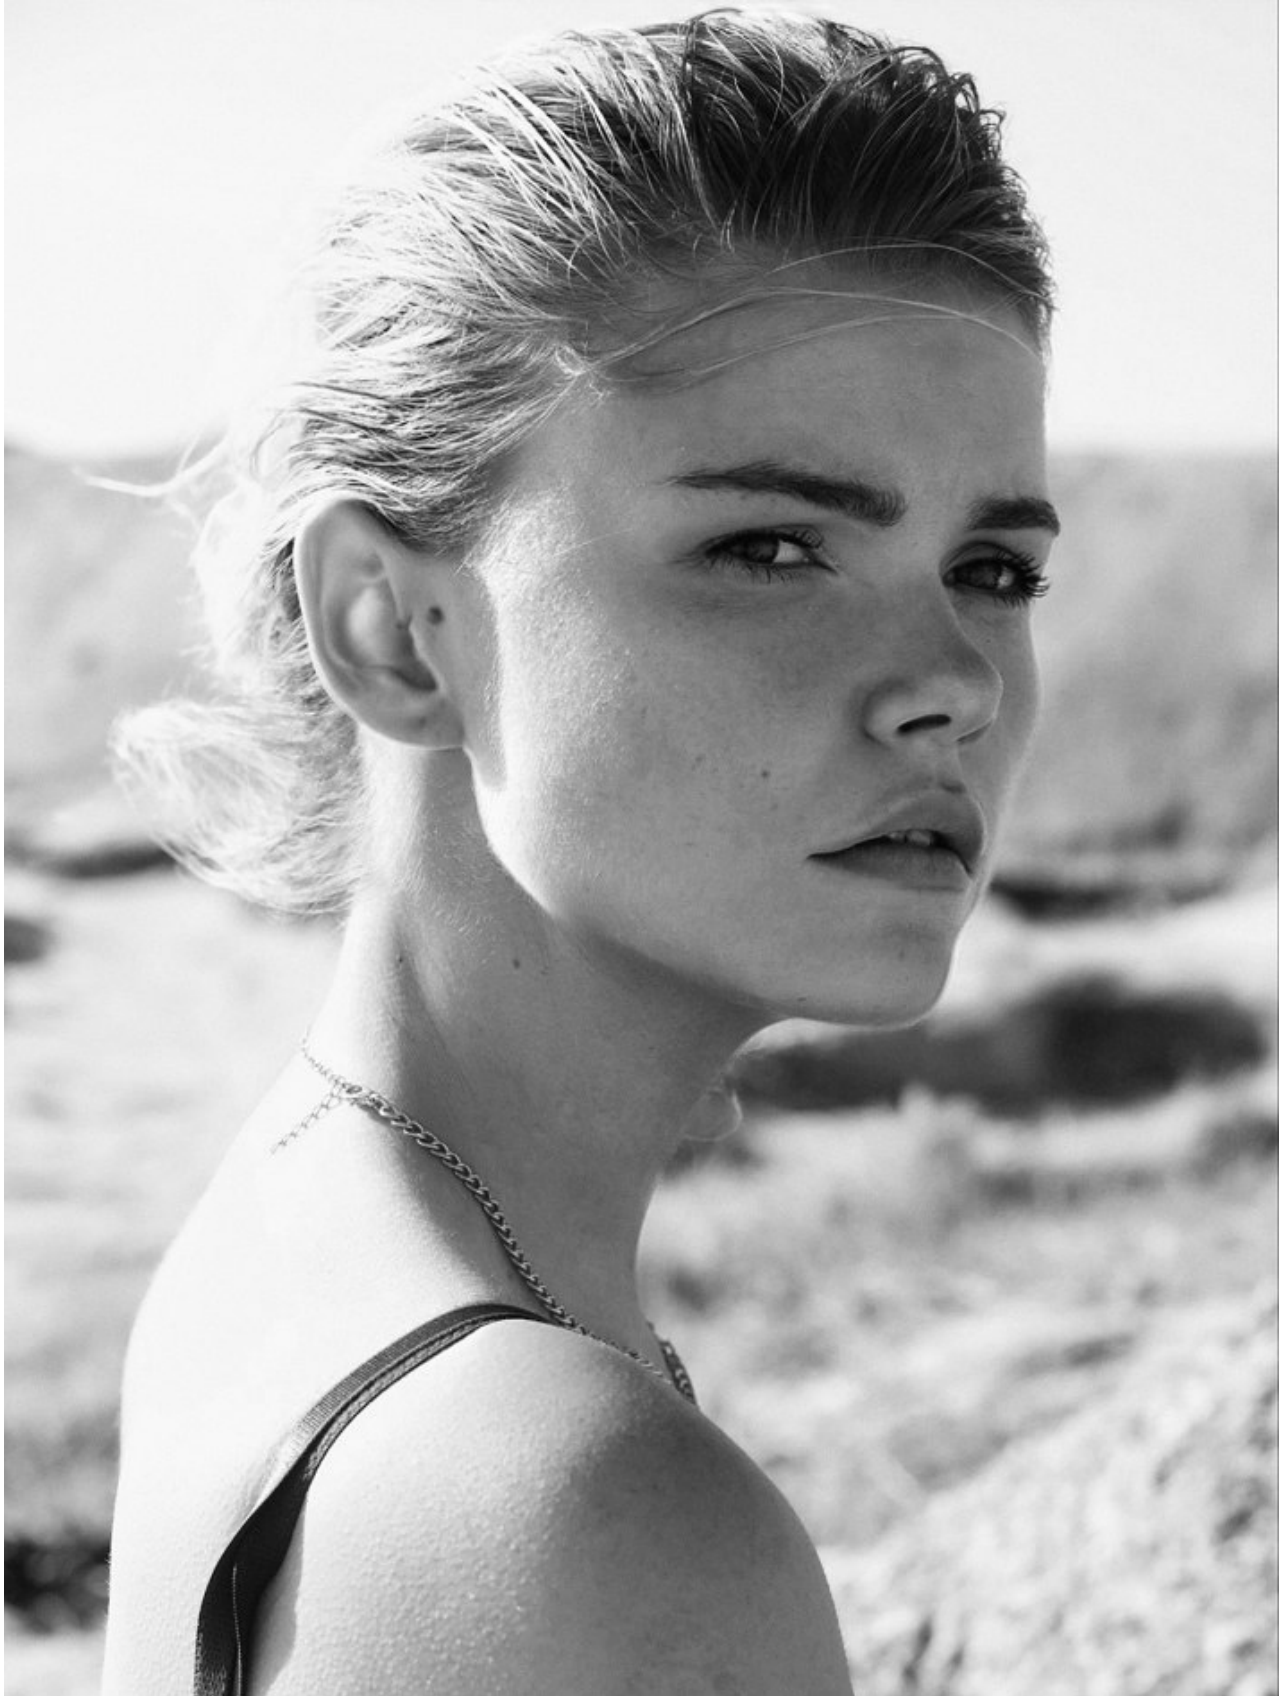

BOSS MODELS

CAPE TOWN

MILA ROSE

Height: 176cm Bust: 87cm Waist: 65cm Hips: 100cm Shoe: 7.5 UK Hair: Blonde Eyes: Brown

BOSS MODELS

CAPE TOWN

MILA ROSE

Height: 176cm Bust: 87cm Waist: 65cm Hips: 100cm Shoe: 7.5 UK Hair: Blonde Eyes: Brown