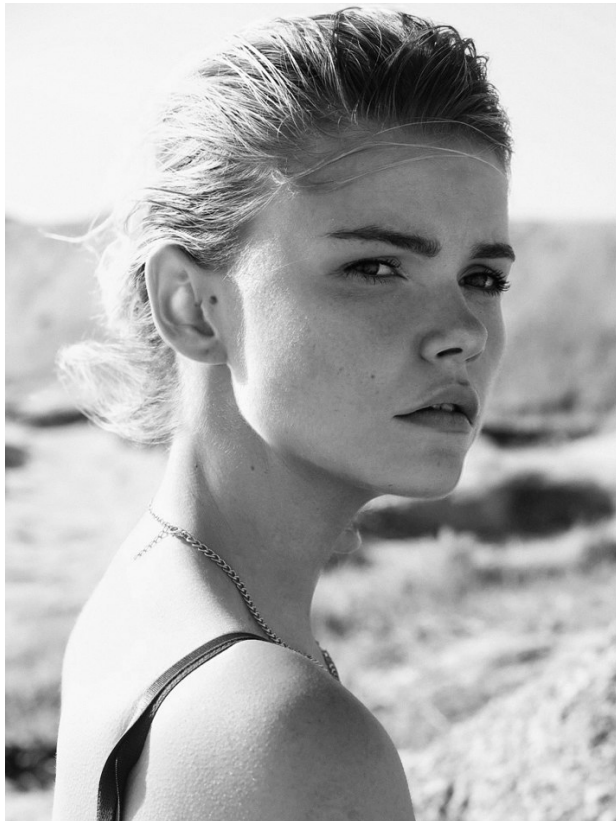

BOSS MODELS

CAPE TOWN

MILA ROSE

Height: 176cm Bust: 87cm Waist: 66cm Hips: 100cm Shoe: 7.5 UK Hair: Blonde Eyes: Brown

BOSS MODELS

CAPE TOWN

MILA ROSE

Height: 176cm Bust: 87cm Waist: 66cm Hips: 100cm Shoe: 7.5 UK Hair: Blonde Eyes: Brown