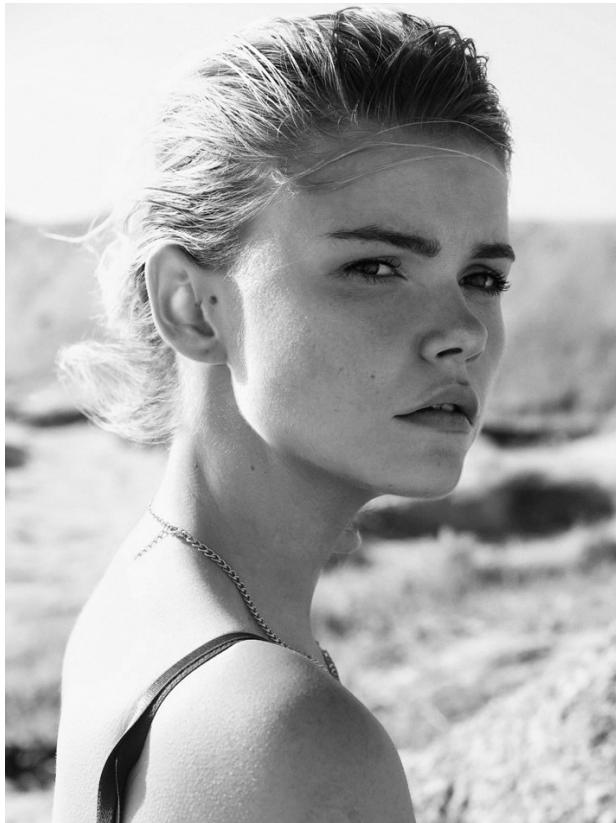

BOSS MODELS

CAPE TOWN

MILA ROSE

Height: 176cm Bust: 87cm Waist: 66cm Hips: 100cm Shoe: 7.5 UK Hair: Blonde Eyes: Brown

BOSS MODELS

CAPE TOWN

MILA ROSE

Height: 176cm Bust: 87cm Waist: 66cm Hips: 100cm Shoe: 7.5 UK Hair: Blonde Eyes: Brown