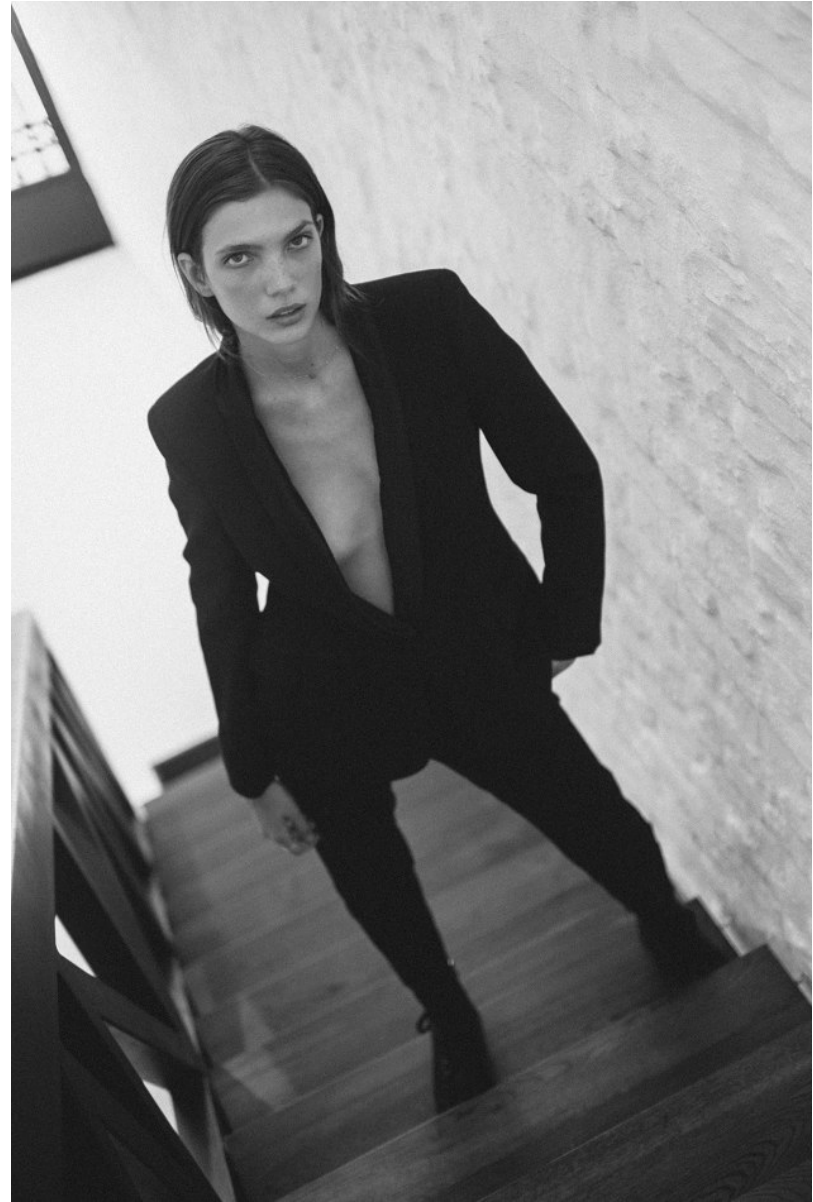

BOSS MODELS

CAPE TOWN

Height: 180cm Bust: 75cm Waist: 61cm Hips: 90cm Shoe: 8 UK Hair: Brunette Eyes: Blue