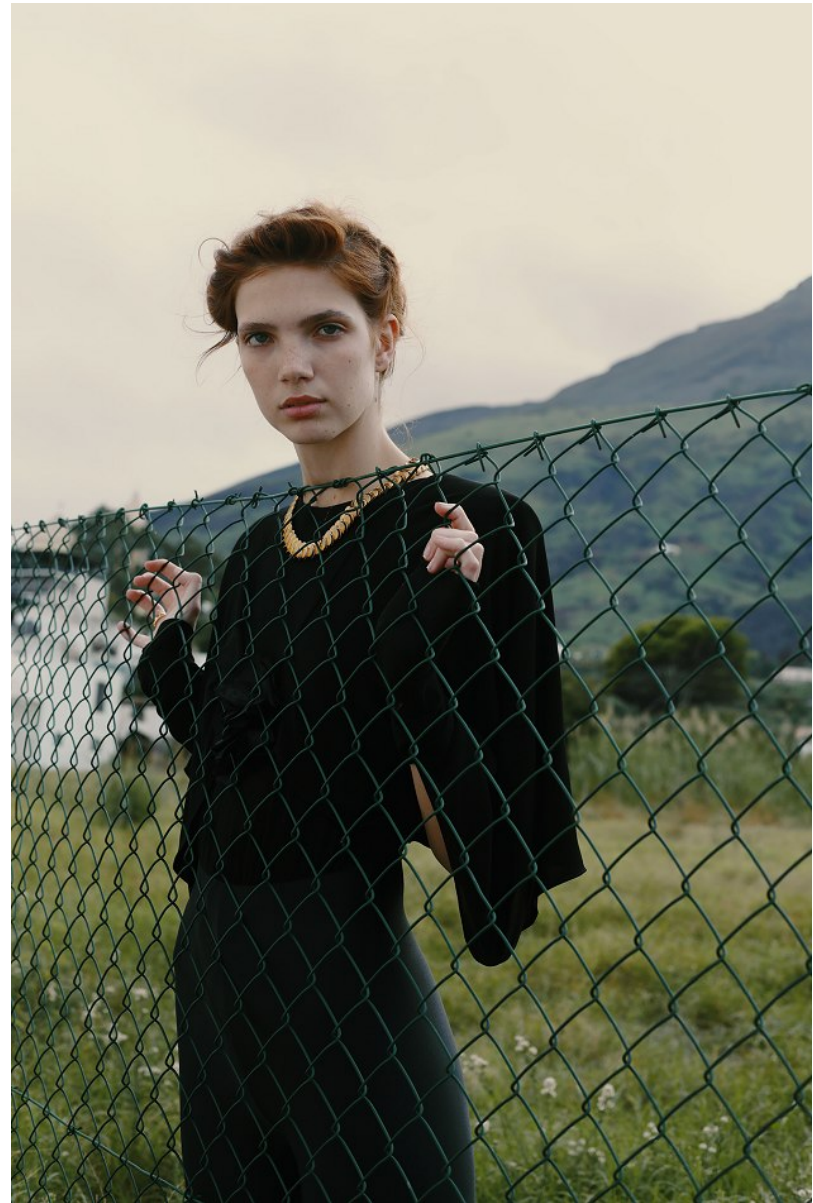

BOSS MODELS

CAPE TOWN

EDEN KASSNER

Height: 180cm Bust: 75cm Waist: 61cm Hips: 88cm Shoe: 8 UK Hair: Brunette Eyes: Blue