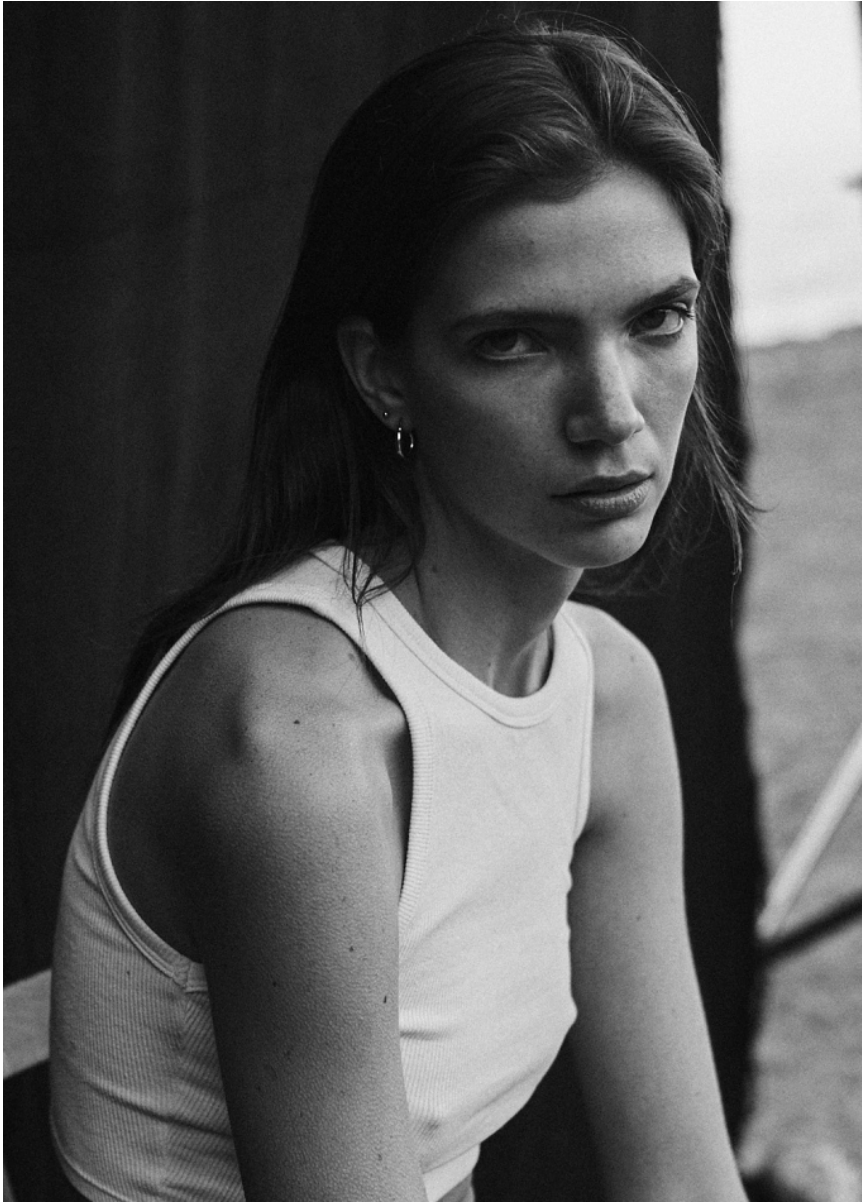

EDEN KASSNER

BOSS MODELS

CAPE TOWN

Height: 180cm Bust: 75cm Waist: 61cm Hips: 90cm Shoe: 8 UK Hair: Brunette Eyes: Blue