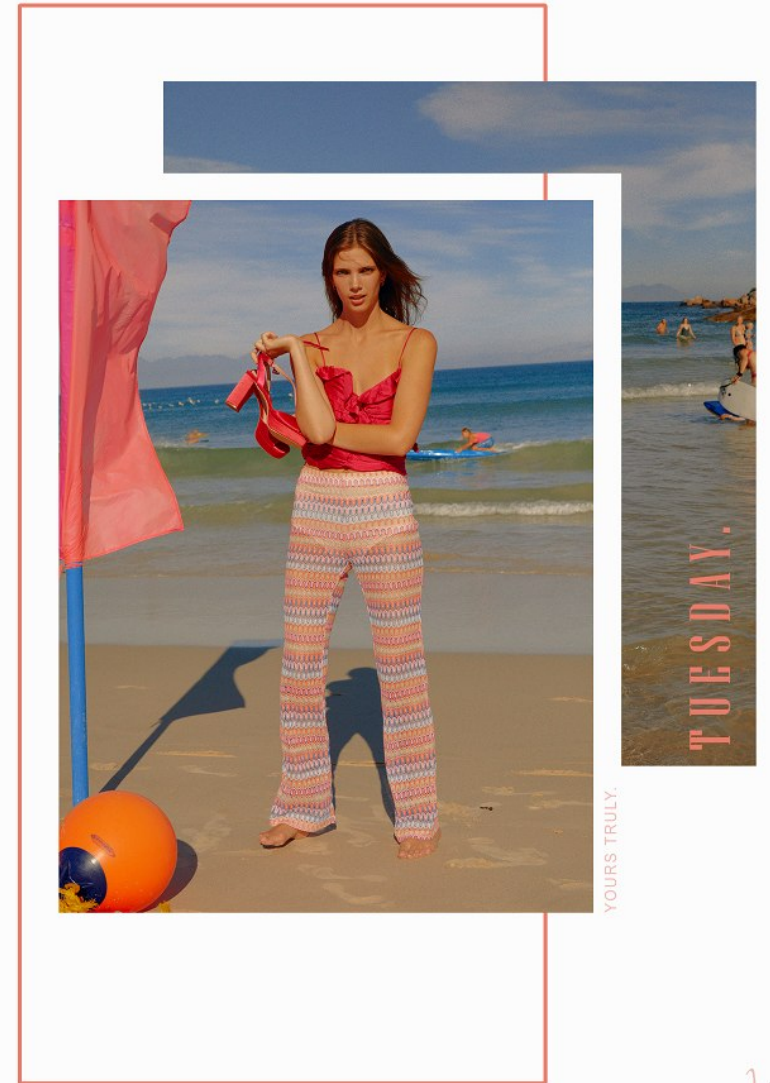

BOSS MODELS

CAPE TOWN

EDEN KASSNER

Height: 180cm Bust: 75cm Waist: 61cm Hips: 88cm Shoe: 8 UK Hair: Brunette Eyes: Blue