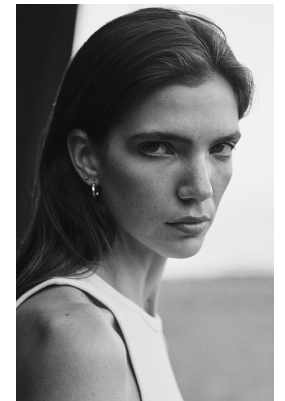

# BOSS MODELS

CAPE TOWN

## EDEN KASSNER

Height: 180cm Bust: 75cm Waist: 61cm Hips: 90cm Shoe: 8 UK Hair: Brunette Eyes: Blue