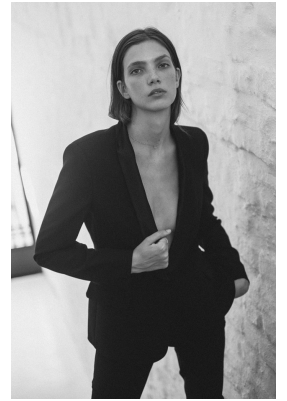

BOSS MODELS

CAPE TOWN

EDEN KASSNER

Height: 180cm Bust: 75cm Waist: 61cm Hips: 90cm Shoe: 8 UK Hair: Brunette Eyes: Blue

BOSS MODELS

CAPE TOWN

EDEN KASSNER

Height: 180cm Bust: 75cm Waist: 61cm Hips: 90cm Shoe: 8 UK Hair: Brunette Eyes: Blue