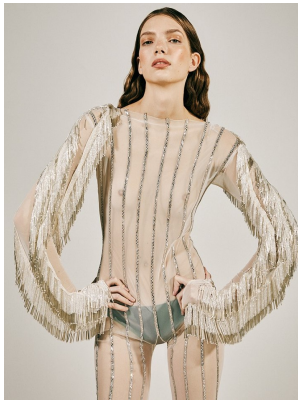

BOSS MODELS

CAPE TOWN

EDEN KASSNER

Height: 180cm Bust: 75cm Waist: 61cm Hips: 90cm Shoe: 8 UK Hair: Brunette Eyes: Blue

BOSS MODELS

CAPE TOWN

EDEN KASSNER

Height: 180cm Bust: 75cm Waist: 61cm Hips: 90cm Shoe: 8 UK Hair: Brunette Eyes: Blue