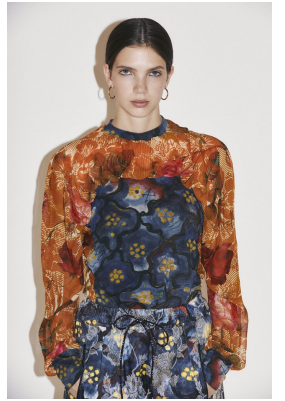

BOSS MODELS

CAPE TOWN

EDEN KASSNER

Height: 180cm Bust: 75cm Waist: 61cm Hips: 90cm Shoe: 8 UK Hair: Brunette Eyes: Blue

BOSS MODELS

CAPE TOWN

EDEN KASSNER

Height: 180cm Bust: 75cm Waist: 61cm Hips: 90cm Shoe: 8 UK Hair: Brunette Eyes: Blue