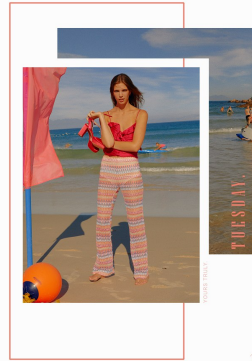

BOSS MODELS

CAPE TOWN

EDEN KASSNER

Height: 180cm Bust: 75cm Waist: 61cm Hips: 88cm Shoe: 8 UK Hair: Brunette Eyes: Blue

BOSS MODELS

CAPE TOWN

EDEN KASSNER

Height: 180cm Bust: 75cm Waist: 61cm Hips: 88cm Shoe: 8 UK Hair: Brunette Eyes: Blue