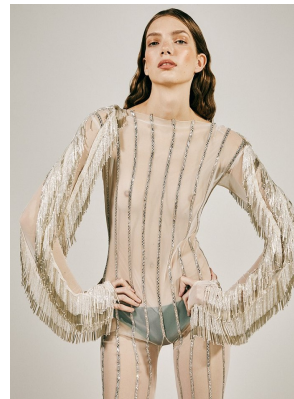

BOSS MODELS

CAPE TOWN

EDEN KASSNER

Height: 180cm Bust: 75cm Waist: 61cm Hips: 88cm Shoe: 8 UK Hair: Brunette Eyes: Blue

BOSS MODELS

CAPE TOWN

EDEN KASSNER

Height: 180cm Bust: 75cm Waist: 61cm Hips: 88cm Shoe: 8 UK Hair: Brunette Eyes: Blue