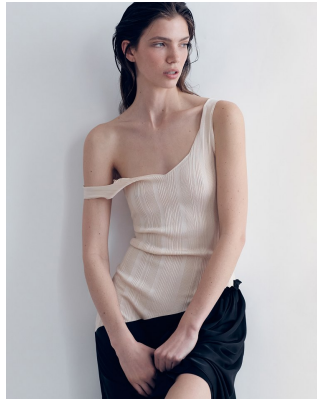

BOSS MODELS

CAPE TOWN

EDEN KASSNER

Height: 180cm Bust: 75cm Waist: 61cm Hips: 90cm Shoe: 8 UK Hair: Brunette Eyes: Blue

BOSS MODELS

CAPE TOWN

EDEN KASSNER

Height: 180cm Bust: 75cm Waist: 61cm Hips: 90cm Shoe: 8 UK Hair: Brunette Eyes: Blue