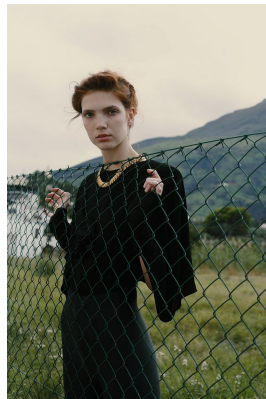

BOSS MODELS

CAPE TOWN

EDEN KASSNER

Height: 180cm Bust: 75cm Waist: 61cm Hips: 88cm Shoe: 8 UK Hair: Brunette Eyes: Blue

BOSS MODELS

CAPE TOWN

EDEN KASSNER

Height: 180cm Bust: 75cm Waist: 61cm Hips: 88cm Shoe: 8 UK Hair: Brunette Eyes: Blue