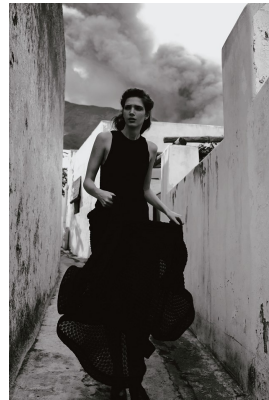

# BOSS MODELS

CAPE TOWN

## EDEN KASSNER

Height: 180cm Bust: 75cm Waist: 61cm Hips: 90cm Shoe: 8 UK Hair: Brunette Eyes: Blue