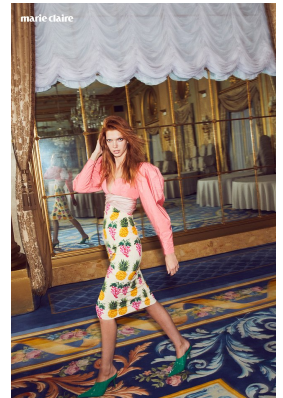

BOSS MODELS

CAPE TOWN

EDEN KASSNER

Height: 180cm Bust: 75cm Waist: 61cm Hips: 88cm Shoe: 8 UK Hair: Brunette Eyes: Blue

BOSS MODELS

CAPE TOWN

EDEN KASSNER

Height: 180cm Bust: 75cm Waist: 61cm Hips: 88cm Shoe: 8 UK Hair: Brunette Eyes: Blue