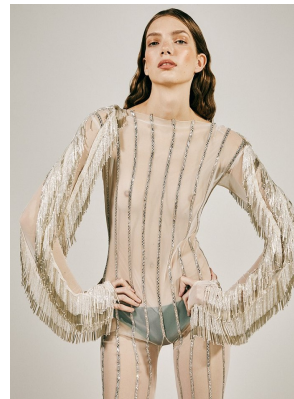

# BOSS MODELS

CAPE TOWN

EDEN KASSNER

Height: 180cm Bust: 75cm Waist: 61cm Hips: 88cm Shoe: 8 UK Hair: Brunette Eyes: Blue