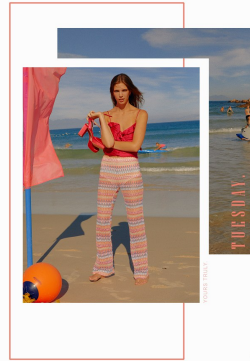

# BOSS MODELS

CAPE TOWN

EDEN KASSNER

Height: 180cm Bust: 75cm Waist: 61cm Hips: 88cm Shoe: 8 UK Hair: Brunette Eyes: Blue