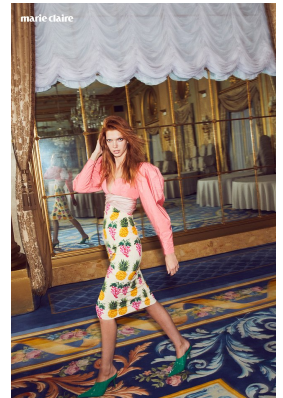

# BOSS MODELS

CAPE TOWN

EDEN KASSNER

Height: 180cm Bust: 75cm Waist: 61cm Hips: 88cm Shoe: 8 UK Hair: Brunette Eyes: Blue