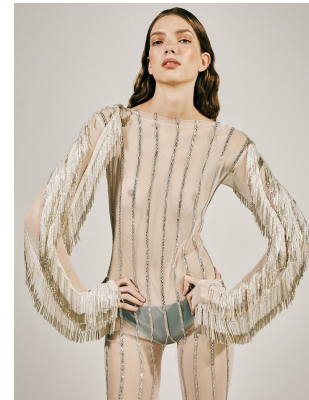

# BOSS MODELS

CAPE TOWN

## EDEN KASSNER

Height: 180cm Bust: 75cm Waist: 61cm Hips: 90cm Shoe: 8 UK Hair: Brunette Eyes: Blue