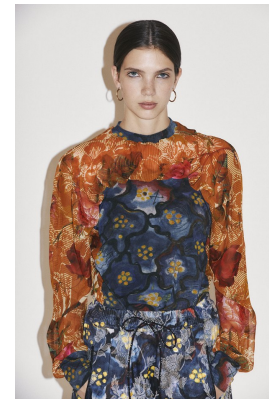

BOSS MODELS

CAPE TOWN

EDEN KASSNER

Height: 180cm Bust: 75cm Waist: 61cm Hips: 88cm Shoe: 8 UK Hair: Brunette Eyes: Blue

BOSS MODELS

CAPE TOWN

EDEN KASSNER

Height: 180cm Bust: 75cm Waist: 61cm Hips: 88cm Shoe: 8 UK Hair: Brunette Eyes: Blue