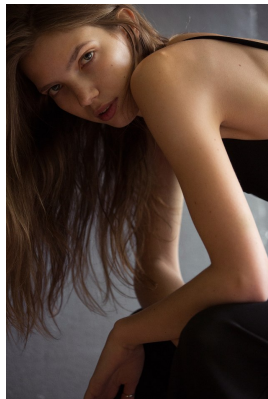

BOSS MODELS

CAPE TOWN

EDEN KASSNER

Height: 180cm Bust: 75cm Waist: 61cm Hips: 90cm Shoe: 8 UK Hair: Brunette Eyes: Blue

BOSS MODELS

CAPE TOWN

EDEN KASSNER

Height: 180cm Bust: 75cm Waist: 61cm Hips: 90cm Shoe: 8 UK Hair: Brunette Eyes: Blue