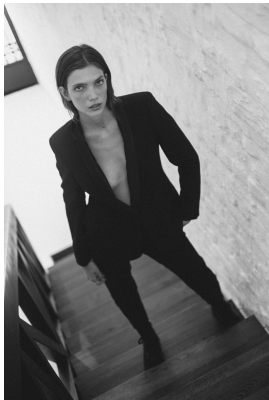

BOSS MODELS

CAPE TOWN

EDEN KASSNER

Height: 180cm Bust: 75cm Waist: 61cm Hips: 90cm Shoe: 8 UK Hair: Brunette Eyes: Blue

BOSS MODELS

CAPE TOWN

EDEN KASSNER

Height: 180cm Bust: 75cm Waist: 61cm Hips: 90cm Shoe: 8 UK Hair: Brunette Eyes: Blue