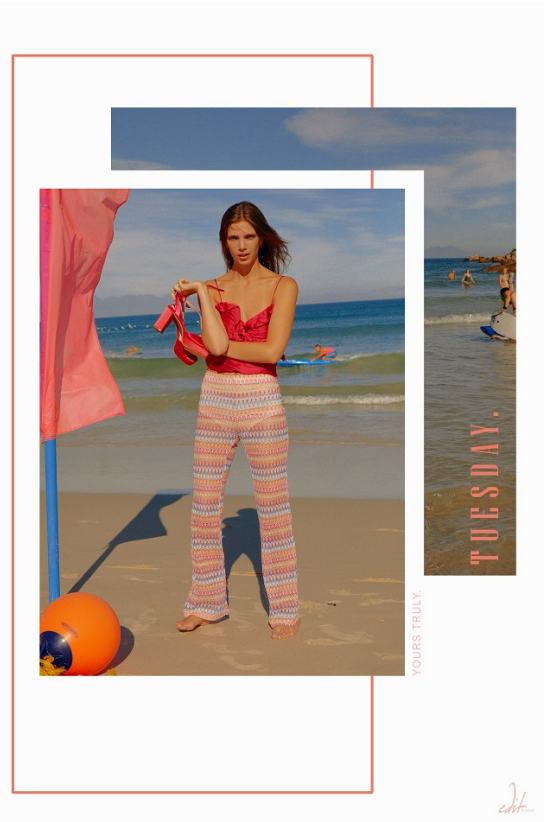

# BOSS MODELS

CAPE TOWN

EDEN KASSNER

Height: 180cm Bust: 75cm Waist: 61cm Hips: 88cm Shoe: 8 UK Hair: Brunette Eyes: Blue