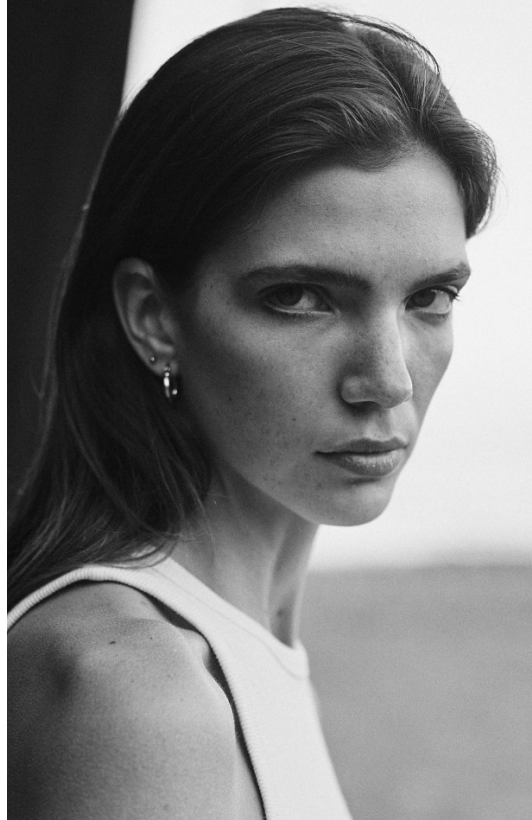

BOSS MODELS

CAPE TOWN

EDEN KASSNER

Height: 180cm Bust: 75cm Waist: 61cm Hips: 90cm Shoe: 8 UK Hair: Brunette Eyes: Blue