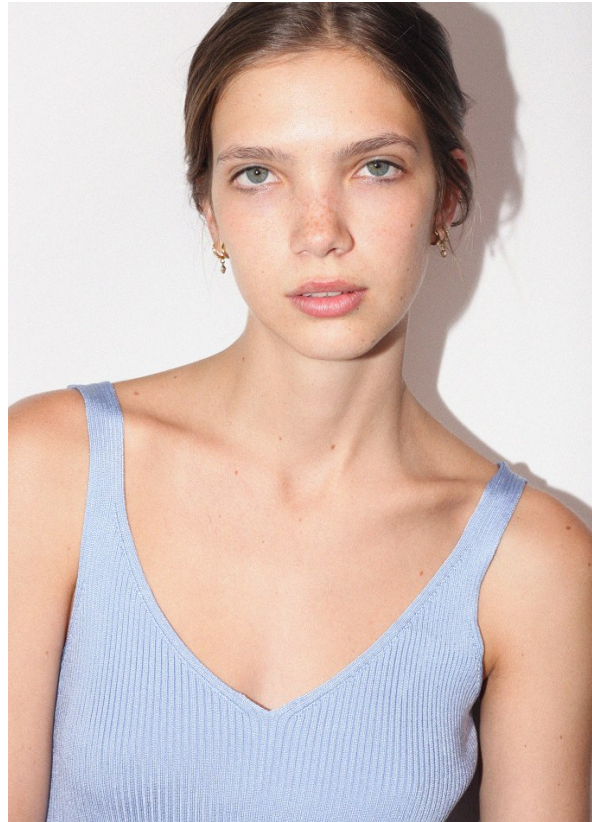

BOSS MODELS

CAPE TOWN

EDEN KASSNER

Height: 180cm Bust: 75cm Waist: 61cm Hips: 88cm Shoe: 8 UK Hair: Brunette Eyes: Blue

BOSS MODELS

CAPE TOWN

EDEN KASSNER

Height: 180cm Bust: 75cm Waist: 61cm Hips: 88cm Shoe: 8 UK Hair: Brunette Eyes: Blue