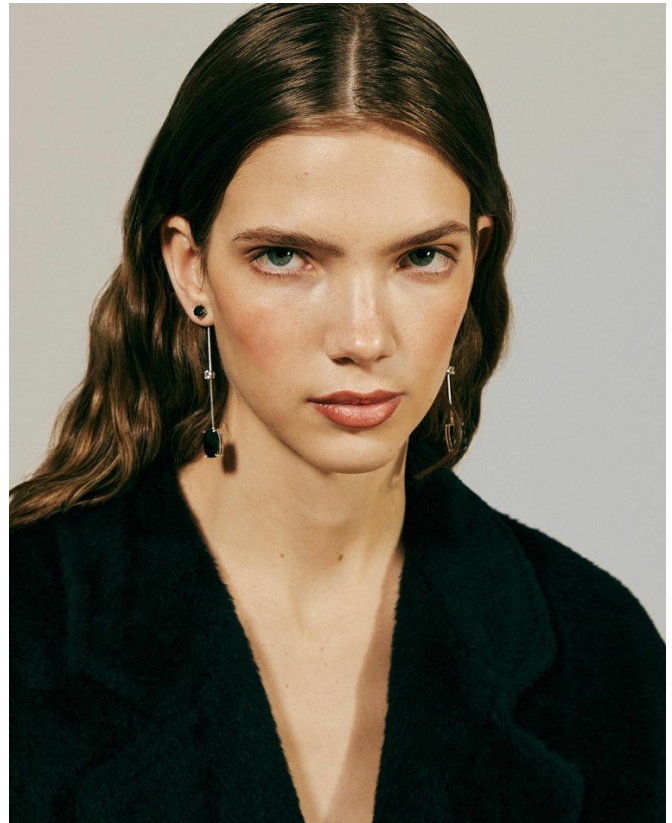

# BOSS MODELS

CAPE TOWN

EDEN KASSNER

Height: 180cm Bust: 75cm Waist: 61cm Hips: 88cm Shoe: 8 UK Hair: Brunette Eyes: Blue