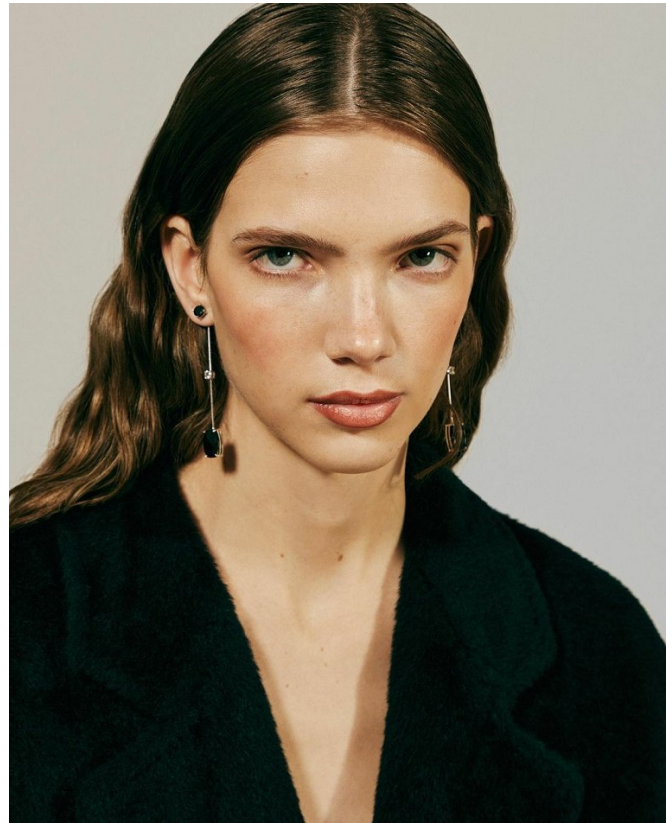

BOSS MODELS

CAPE TOWN

EDEN KASSNER

Height: 180cm Bust: 75cm Waist: 61cm Hips: 88cm Shoe: 8 UK Hair: Brunette Eyes: Blue

BOSS MODELS

CAPE TOWN

EDEN KASSNER

Height: 180cm Bust: 75cm Waist: 61cm Hips: 88cm Shoe: 8 UK Hair: Brunette Eyes: Blue