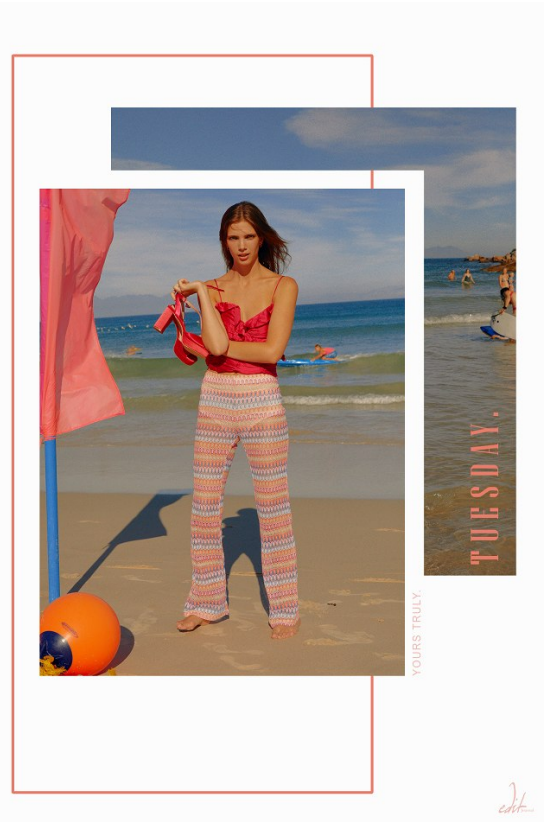

BOSS MODELS

CAPE TOWN

EDEN KASSNER

Height: 180cm Bust: 75cm Waist: 61cm Hips: 88cm Shoe: 8 UK Hair: Brunette Eyes: Blue

BOSS MODELS

CAPE TOWN

EDEN KASSNER

Height: 180cm Bust: 75cm Waist: 61cm Hips: 88cm Shoe: 8 UK Hair: Brunette Eyes: Blue