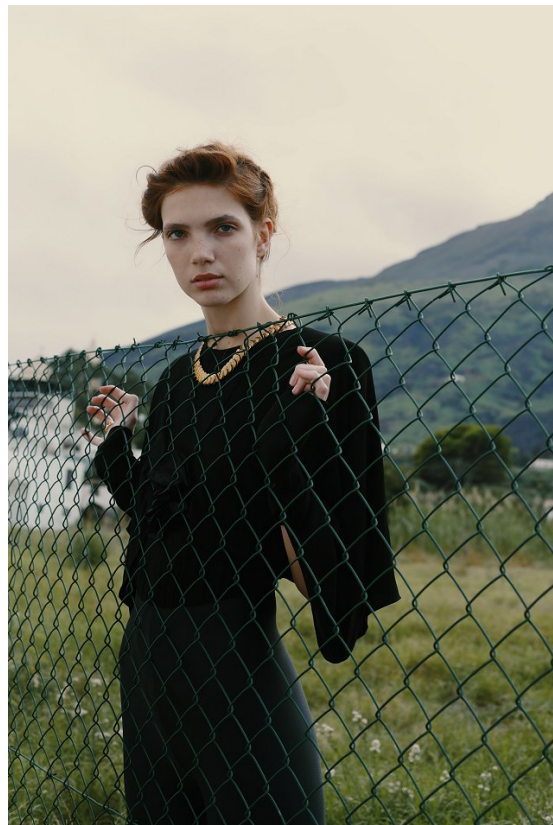

BOSS MODELS

CAPE TOWN

EDEN KASSNER

Height: 180cm Bust: 75cm Waist: 61cm Hips: 88cm Shoe: 8 UK Hair: Brunette Eyes: Blue