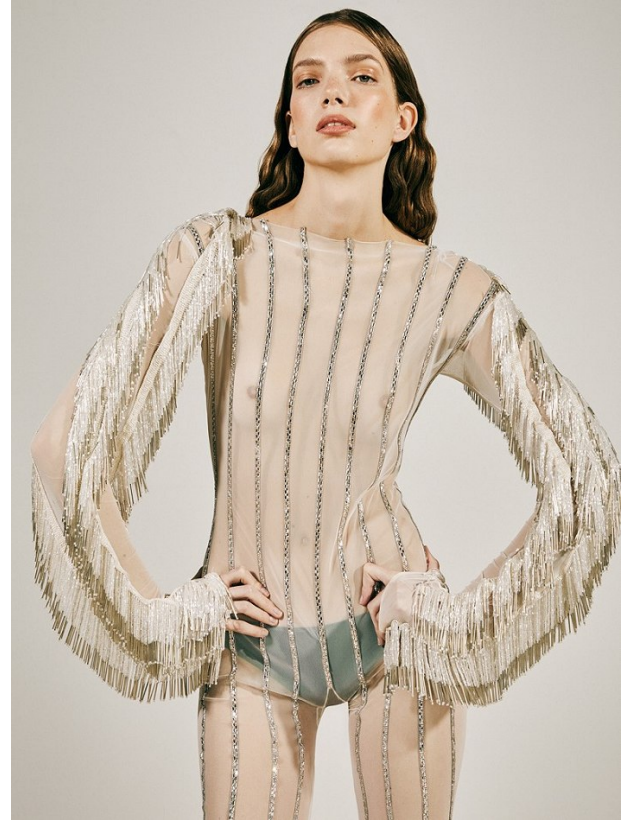

# BOSS MODELS

CAPE TOWN

EDEN KASSNER

Height: 180cm Bust: 75cm Waist: 61cm Hips: 90cm Shoe: 8 UK Hair: Brunette Eyes: Blue