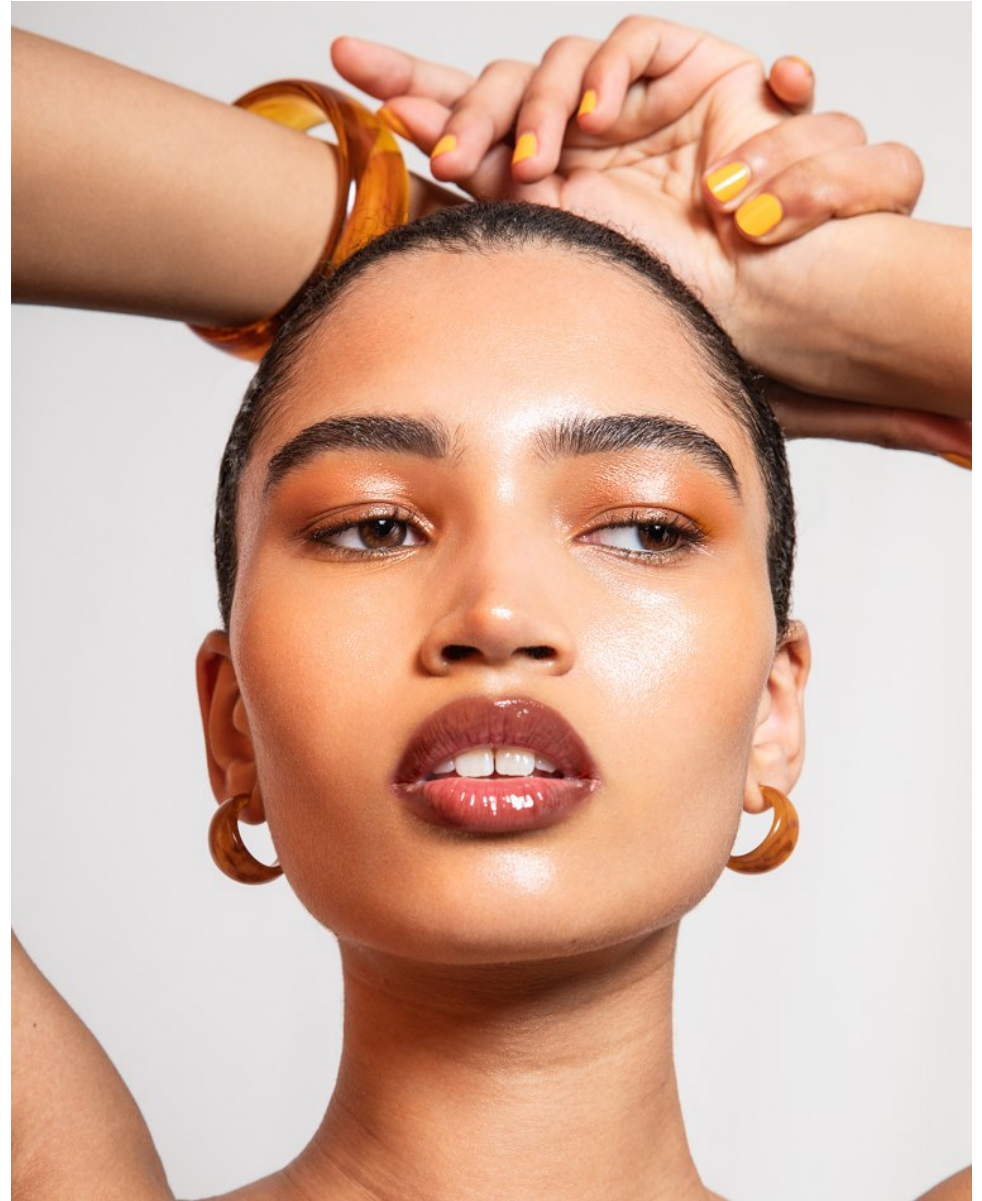

BOSS MODELS

CAPE TOWN

SKYE METROWICH

Height: 172cm Bust: 80cm Waist: 63cm Hips: 92cm Shoe: 6 UK Hair: Dark Brown Eyes: Brown