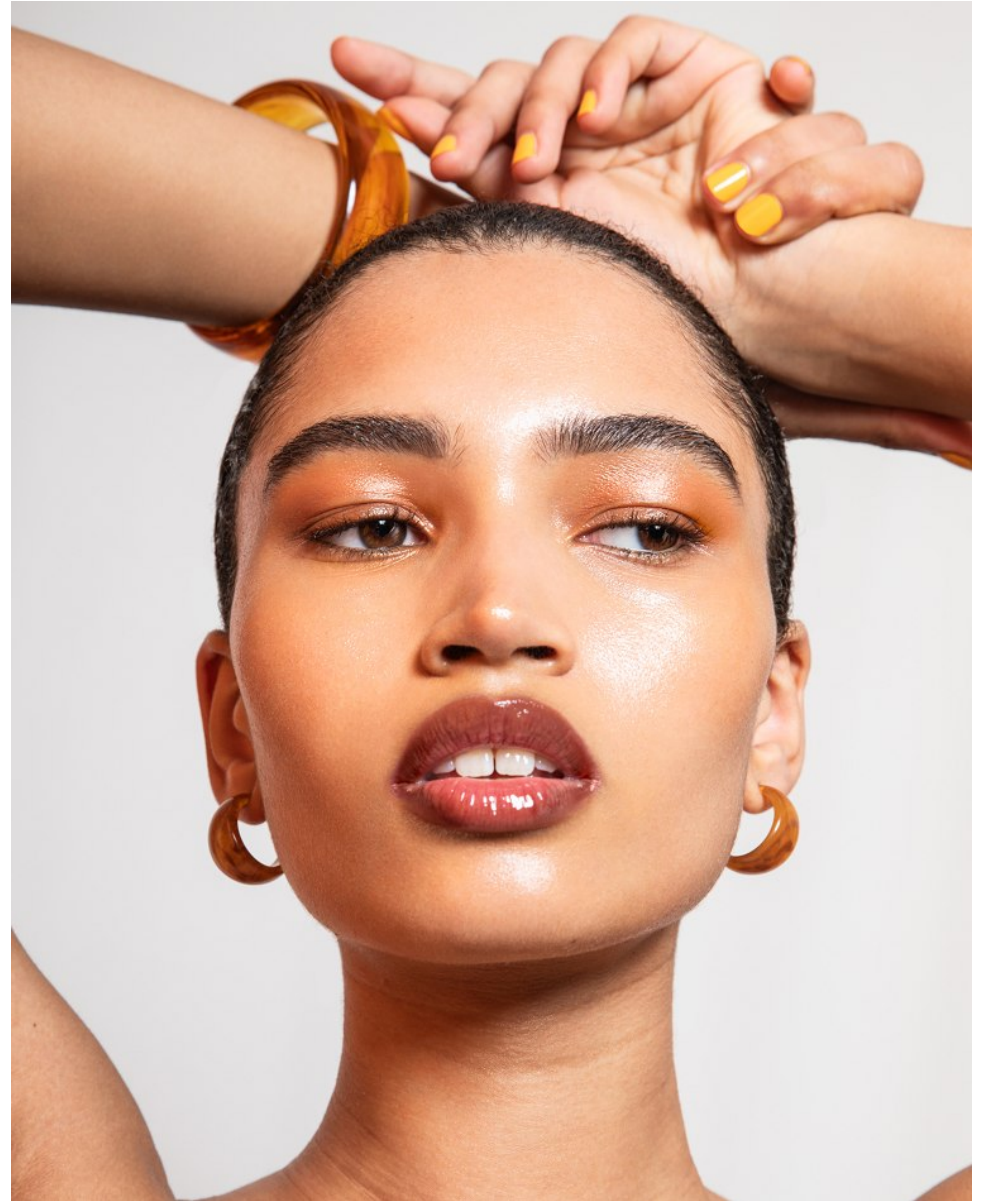

BOSS MODELS

CAPE TOWN

SKYE METROWICH

Height: 172cm Bust: 80cm Waist: 63cm Hips: 92cm Shoe: 6 UK Hair: Dark Brown Eyes: Brown

BOSS MODELS

CAPE TOWN

SKYE METROWICH

Height: 172cm Bust: 80cm Waist: 63cm Hips: 92cm Shoe: 6 UK Hair: Dark Brown Eyes: Brown