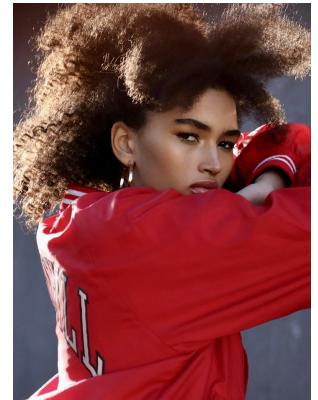

BOSS MODELS

CAPE TOWN

SKYE METROWICH

Height: 172cm Bust: 80cm Waist: 63cm Hips: 92cm Shoe: 6 UK Hair: Dark Brown Eyes: Brown

BOSS MODELS

CAPE TOWN

SKYE METROWICH

Height: 172cm Bust: 80cm Waist: 63cm Hips: 92cm Shoe: 6 UK Hair: Dark Brown Eyes: Brown