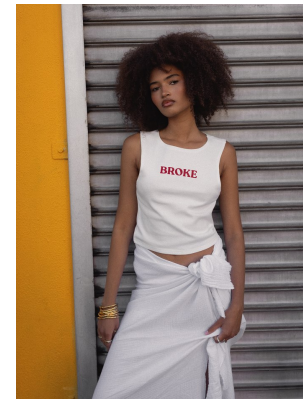

BOSS MODELS

CAPE TOWN

SKYE METROWICH

Height: 172cm Bust: 80cm Waist: 61cm Hips: 91cm Shoe: 6 UK Hair: Dark Brown Eyes: Brown

BOSS MODELS

CAPE TOWN

SKYE METROWICH

Height: 172cm Bust: 80cm Waist: 61cm Hips: 91cm Shoe: 6 UK Hair: Dark Brown Eyes: Brown