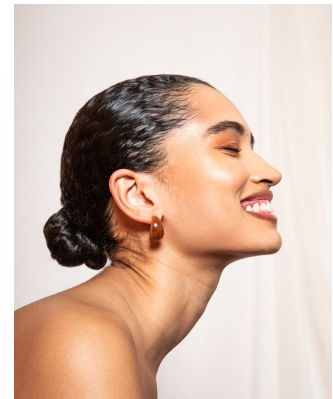

BOSS MODELS

CAPE TOWN

SKYE METROWICH

Height: 172cm Bust: 80cm Waist: 63cm Hips: 92cm Shoe: 6 UK Hair: Dark Brown Eyes: Brown

BOSS MODELS

CAPE TOWN

SKYE METROWICH

Height: 172cm Bust: 80cm Waist: 63cm Hips: 92cm Shoe: 6 UK Hair: Dark Brown Eyes: Brown