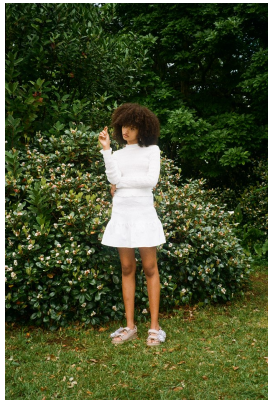

BOSS MODELS

CAPE TOWN

SKYE METROWICH

Height: 172cm Bust: 80cm Waist: 63cm Hips: 92cm Shoe: 6 UK Hair: Dark Brown Eyes: Brown

BOSS MODELS

CAPE TOWN

SKYE METROWICH

Height: 172cm Bust: 80cm Waist: 63cm Hips: 92cm Shoe: 6 UK Hair: Dark Brown Eyes: Brown