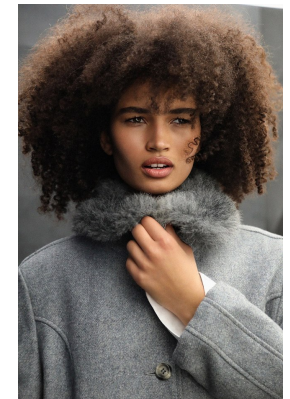

BOSS MODELS

CAPE TOWN

SKYE METROWICH

Height: 172cm Bust: 80cm Waist: 61cm Hips: 91cm Shoe: 6 UK Hair: Dark Brown Eyes: Brown

BOSS MODELS

CAPE TOWN

SKYE METROWICH

Height: 172cm Bust: 80cm Waist: 61cm Hips: 91cm Shoe: 6 UK Hair: Dark Brown Eyes: Brown