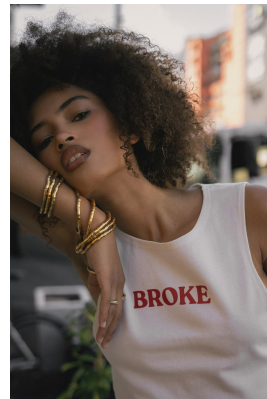

BOSS MODELS

CAPE TOWN

SKYE METROWICH

Height: 172cm Bust: 80cm Waist: 61cm Hips: 91cm Shoe: 6 UK Hair: Dark Brown Eyes: Brown

BOSS MODELS

CAPE TOWN

SKYE METROWICH

Height: 172cm Bust: 80cm Waist: 61cm Hips: 91cm Shoe: 6 UK Hair: Dark Brown Eyes: Brown