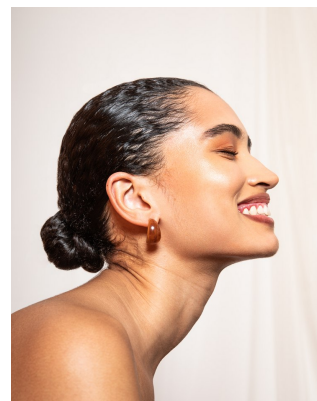

BOSS MODELS

CAPE TOWN

SKYE METROWICH

Height: 172cm Bust: 80cm Waist: 61cm Hips: 91cm Shoe: 6 UK Hair: Dark Brown Eyes: Brown

BOSS MODELS

CAPE TOWN

SKYE METROWICH

Height: 172cm Bust: 80cm Waist: 61cm Hips: 91cm Shoe: 6 UK Hair: Dark Brown Eyes: Brown