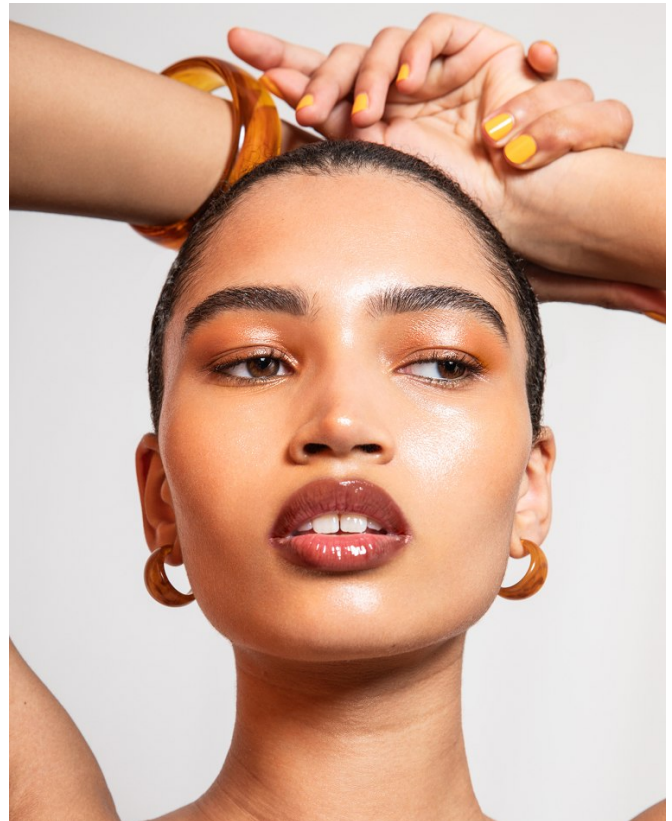

BOSS MODELS

CAPE TOWN

SKYE METROWICH

Height: 172cm Bust: 80cm Waist: 63cm Hips: 92cm Shoe: 6 UK Hair: Dark Brown Eyes: Brown

BOSS MODELS

CAPE TOWN

SKYE METROWICH

Height: 172cm Bust: 80cm Waist: 63cm Hips: 92cm Shoe: 6 UK Hair: Dark Brown Eyes: Brown