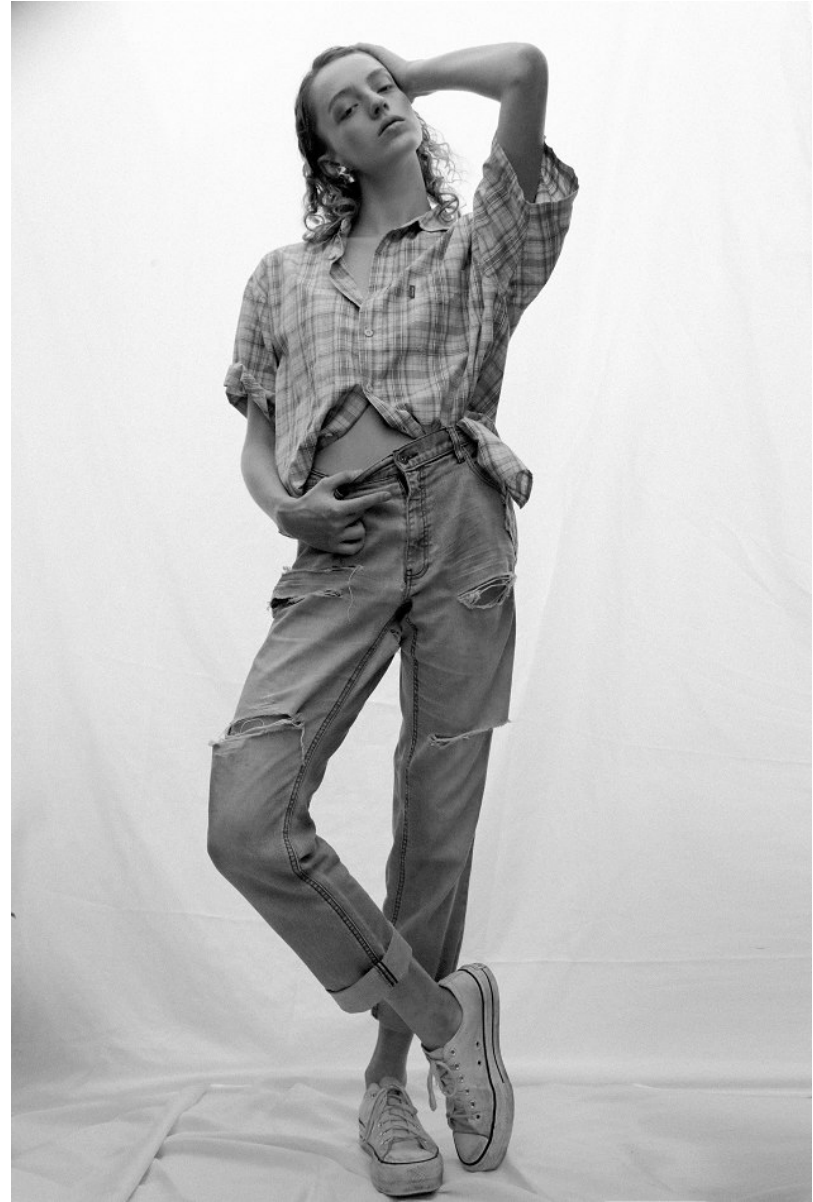

BOSS MODELS

CAPE TOWN

VERA SMIT

Height: 179cm Bust: 83cm Waist: 63cm Hips: 93cm Shoe: 7 UK Hair: Blonde Eyes: Hazel