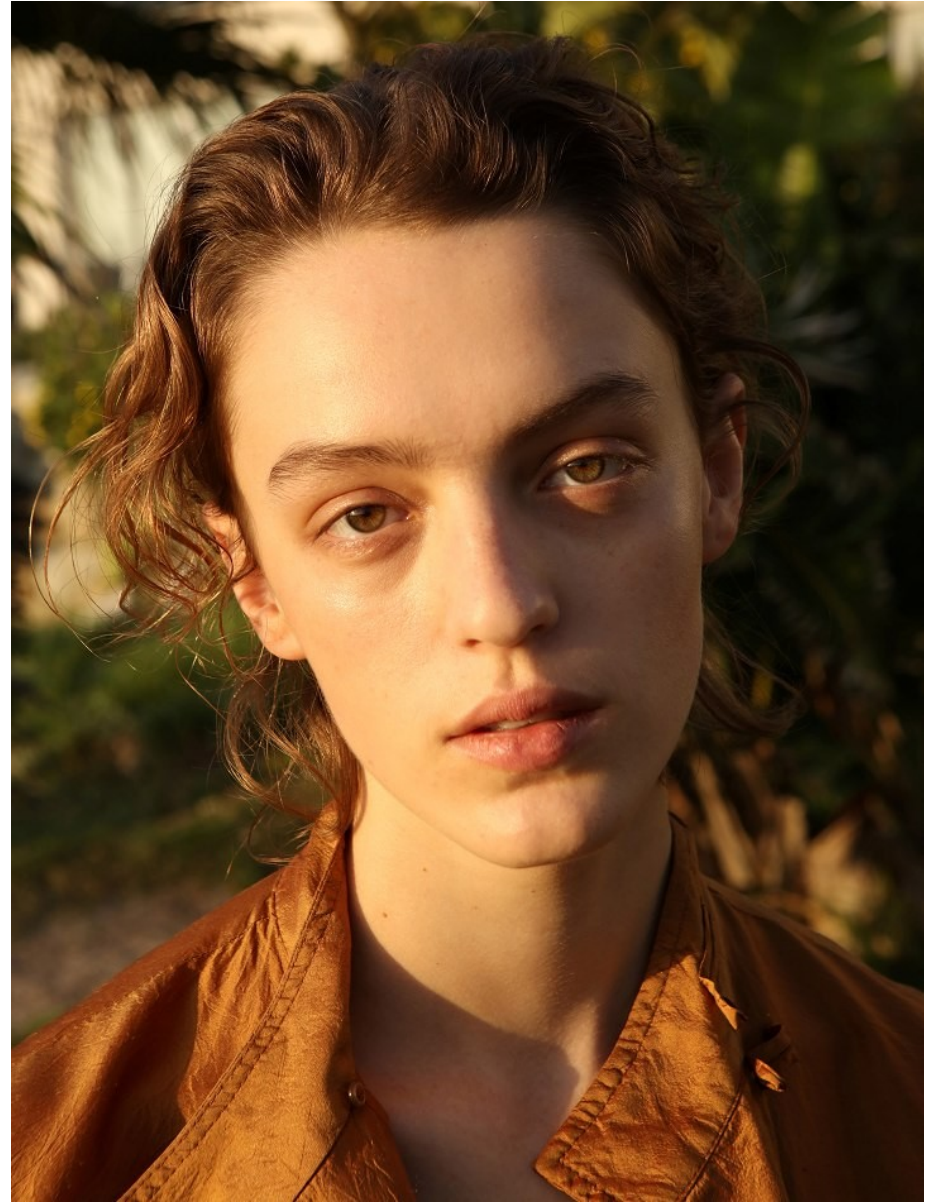

BOSS MODELS

CAPE TOWN

VERA SMIT

Height: 179cm Bust: 83cm Waist: 63cm Hips: 93cm Shoe: 7 UK Hair: Blonde Eyes: Hazel