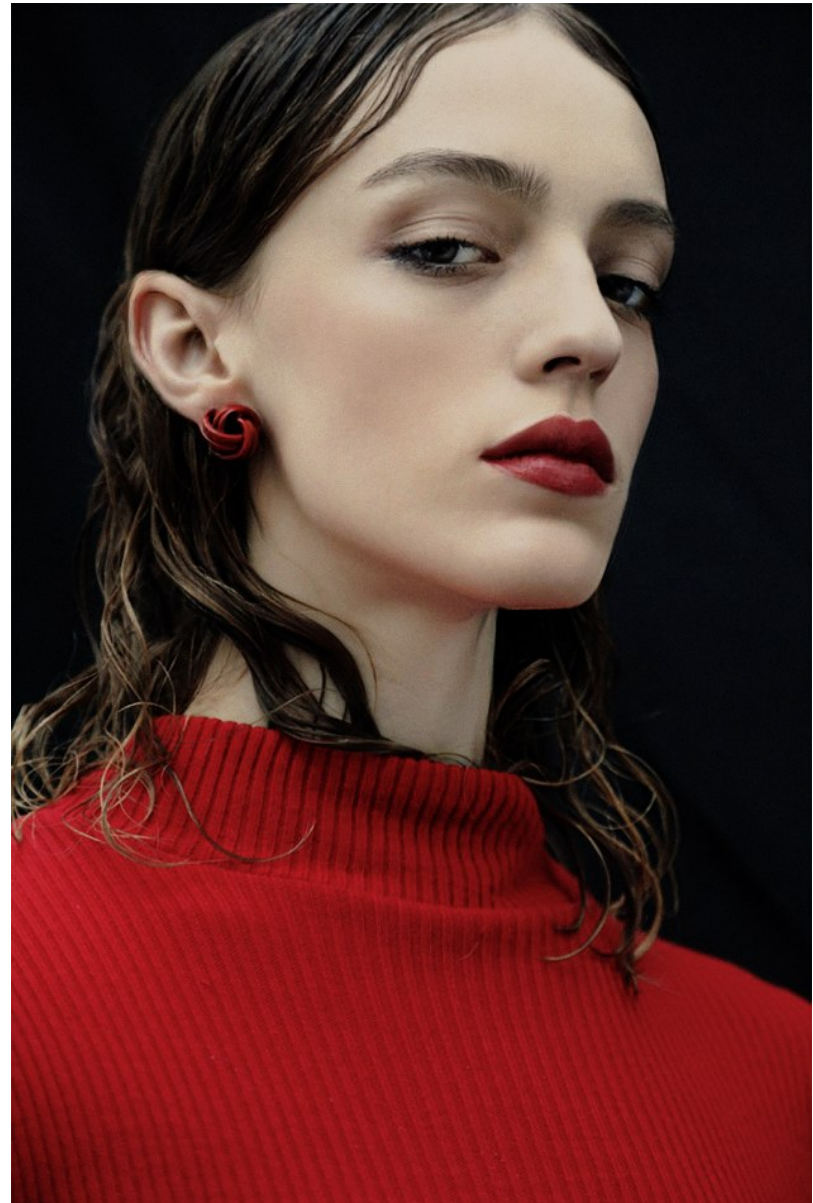

BOSS MODELS

CAPE TOWN

VERA SMIT

Height: 179cm Bust: 83cm Waist: 63cm Hips: 93cm Shoe: 7 UK Hair: Blonde Eyes: Hazel