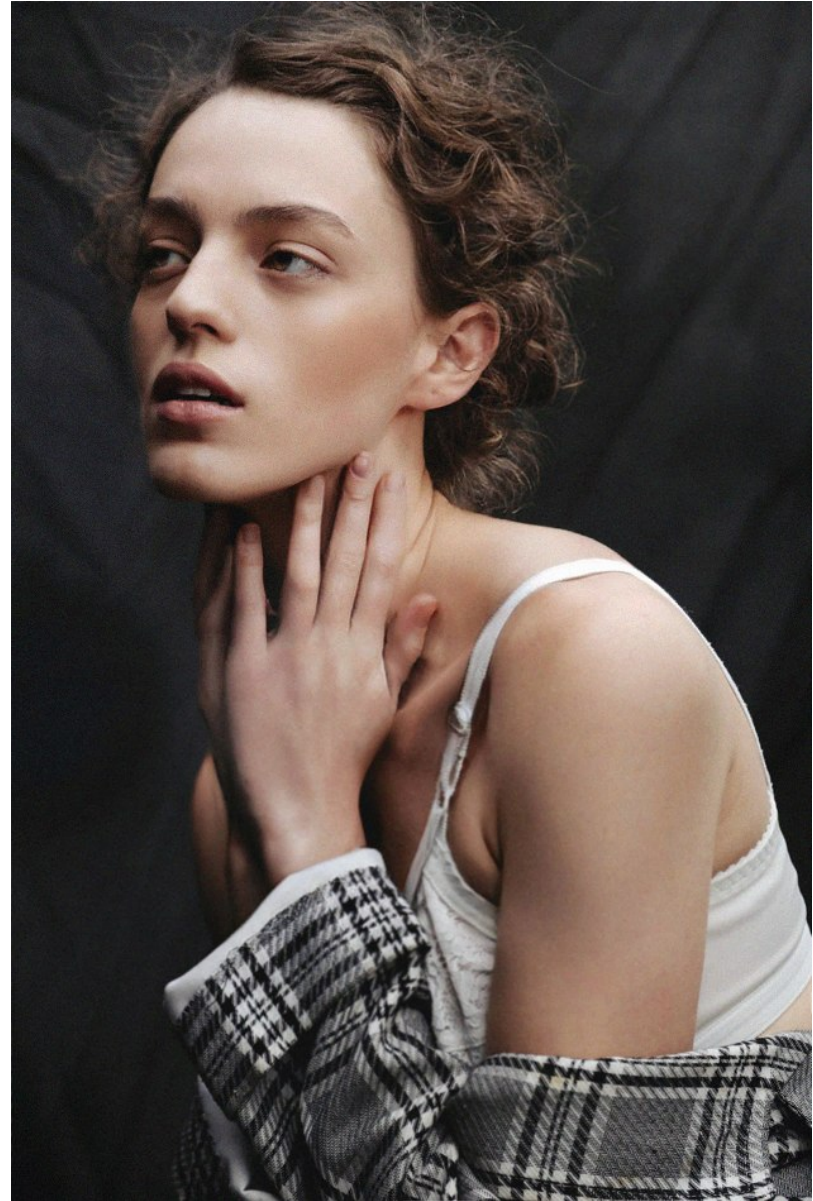

BOSS MODELS

CAPE TOWN

VERA SMIT

Height: 179cm Bust: 83cm Waist: 63cm Hips: 93cm Shoe: 7 UK Hair: Blonde Eyes: Hazel