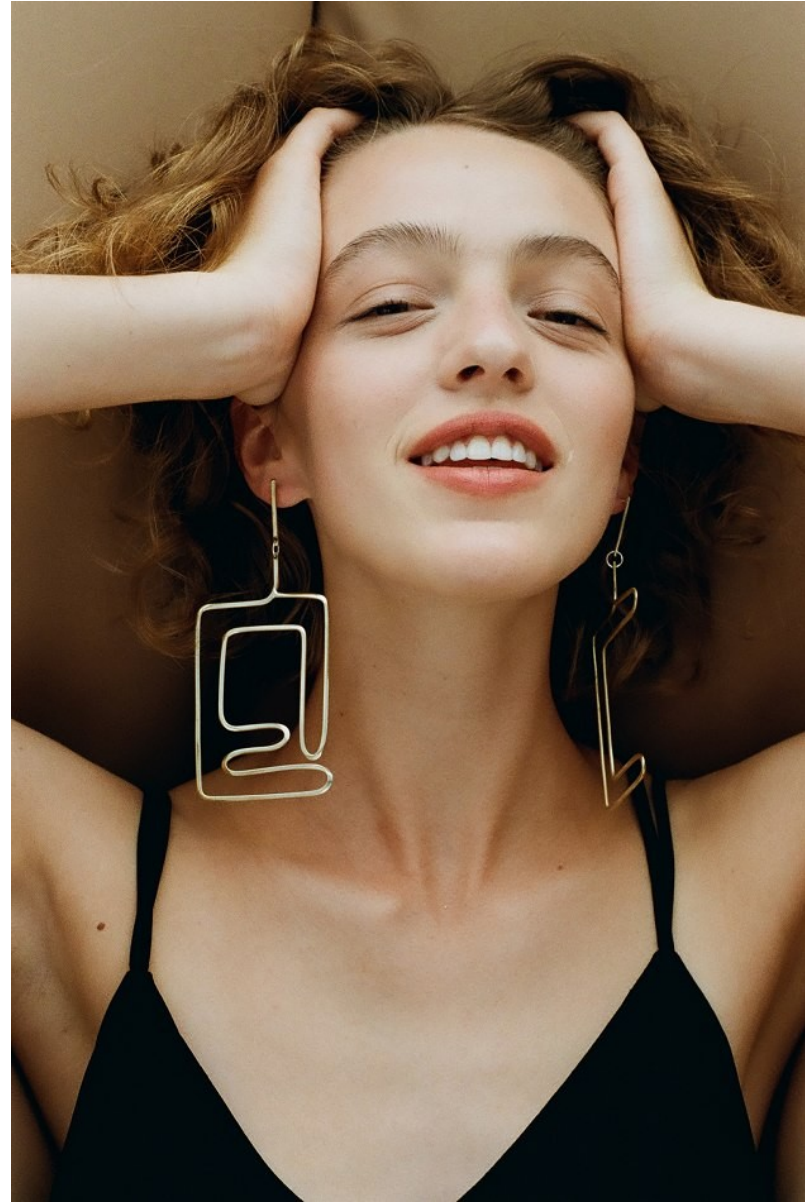

BOSS MODELS

CAPE TOWN

VERA SMIT

Height: 179cm Bust: 83cm Waist: 63cm Hips: 93cm Shoe: 7 UK Hair: Blonde Eyes: Hazel