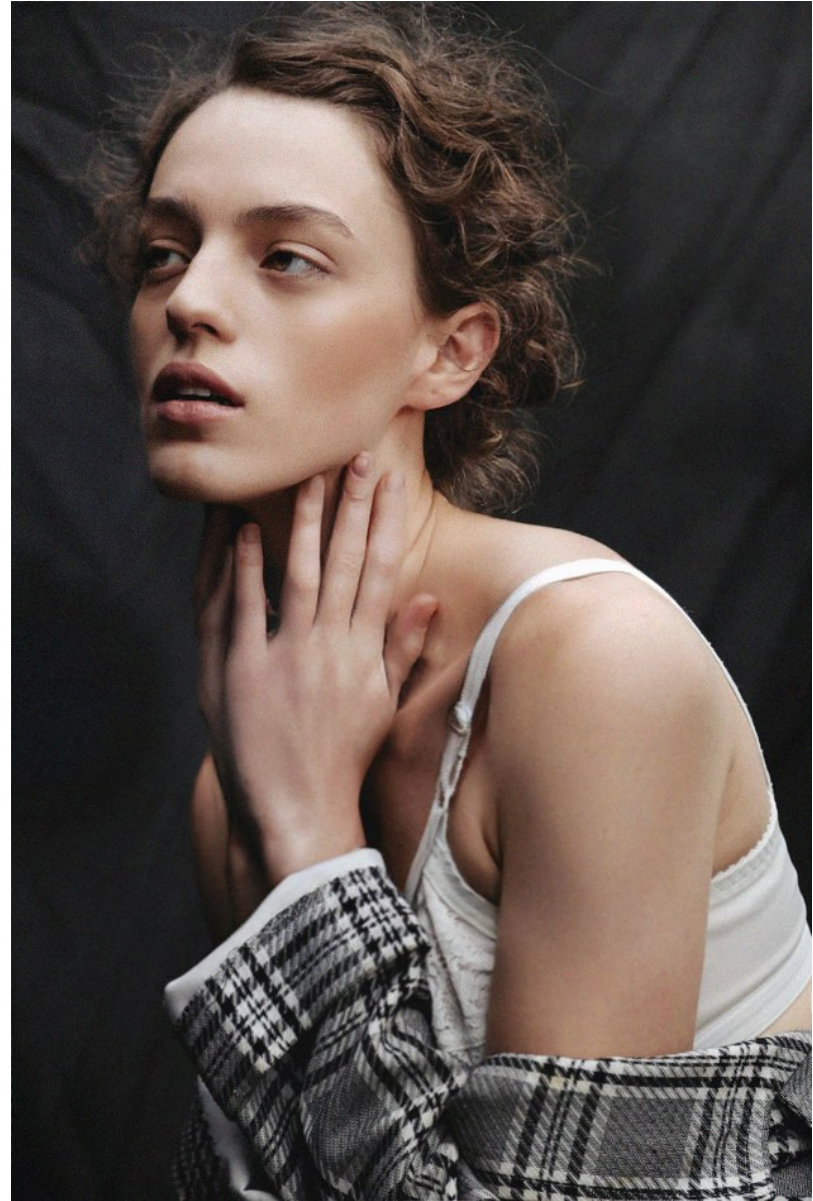

BOSS MODELS

CAPE TOWN

VERA SMIT

Height: 179cm Bust: 83cm Waist: 63cm Hips: 93cm Shoe: 7 UK Hair: Blonde Eyes: Hazel

BOSS MODELS

CAPE TOWN

VERA SMIT

Height: 179cm Bust: 83cm Waist: 63cm Hips: 93cm Shoe: 7 UK Hair: Blonde Eyes: Hazel