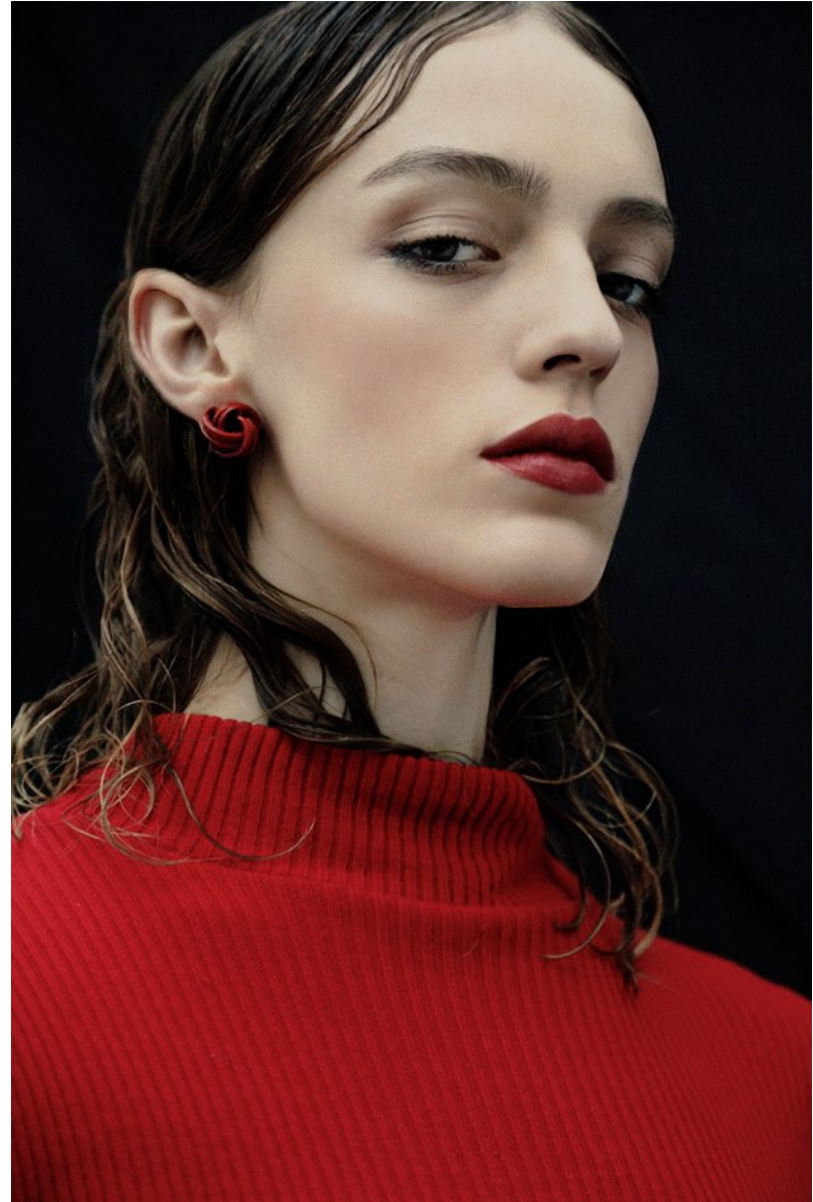

BOSS MODELS

CAPE TOWN

VERA SMIT

Height: 179cm Bust: 83cm Waist: 63cm Hips: 93cm Shoe: 7 UK Hair: Blonde Eyes: Hazel

BOSS MODELS

CAPE TOWN

VERA SMIT

Height: 179cm Bust: 83cm Waist: 63cm Hips: 93cm Shoe: 7 UK Hair: Blonde Eyes: Hazel