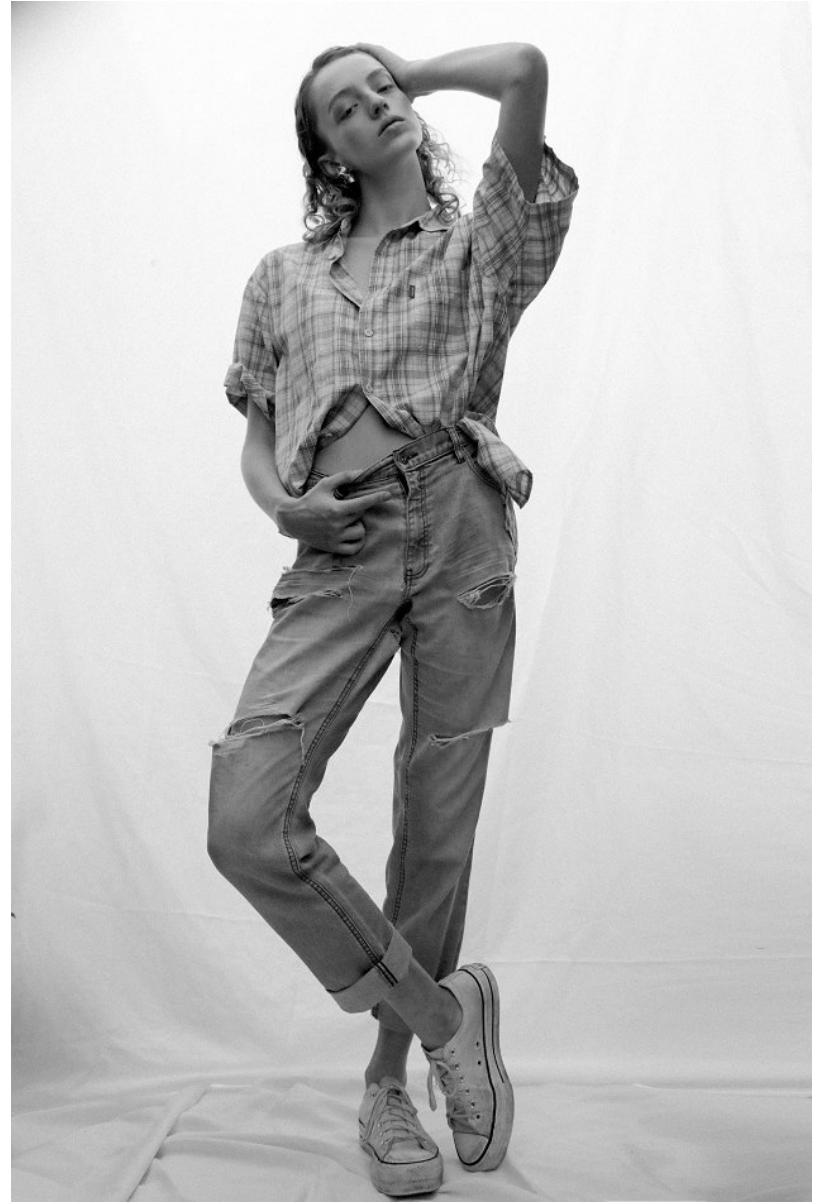

BOSS MODELS

CAPE TOWN

VERA SMIT

Height: 179cm Bust: 83cm Waist: 63cm Hips: 93cm Shoe: 7 UK Hair: Blonde Eyes: Hazel

BOSS MODELS

CAPE TOWN

VERA SMIT

Height: 179cm Bust: 83cm Waist: 63cm Hips: 93cm Shoe: 7 UK Hair: Blonde Eyes: Hazel