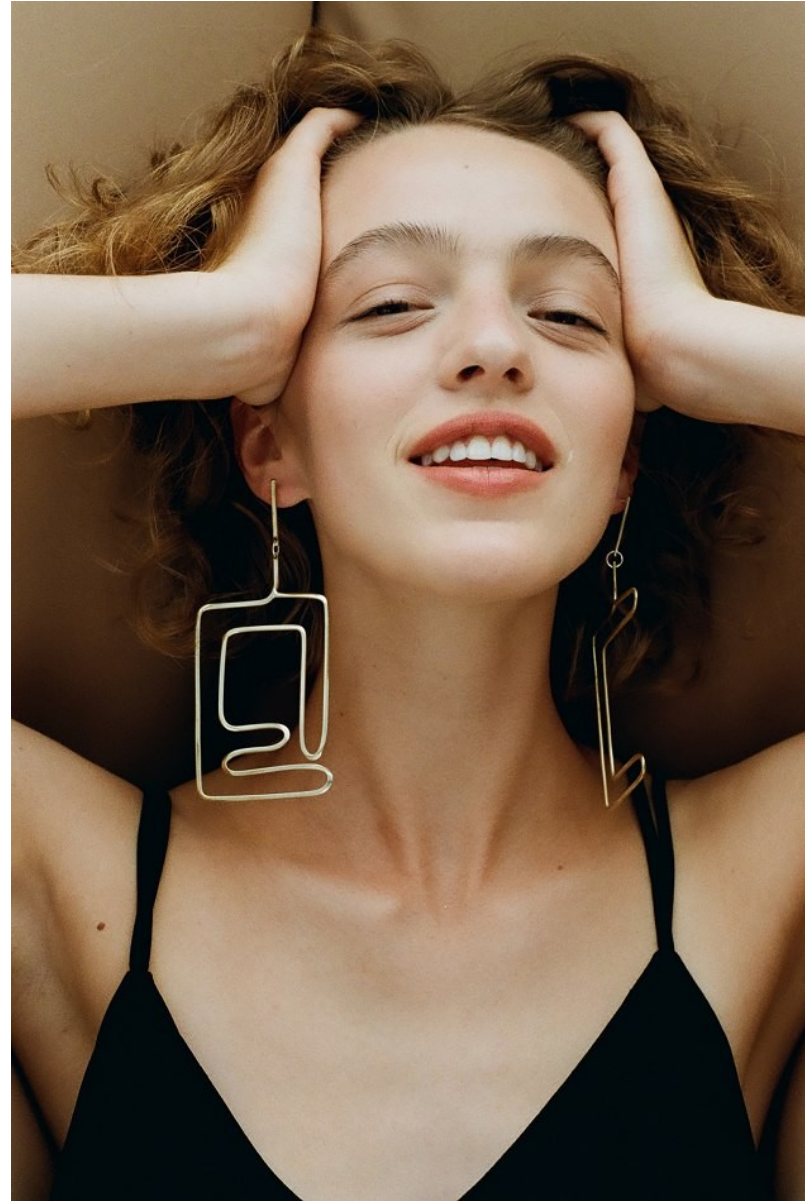

BOSS MODELS

CAPE TOWN

VERA SMIT

Height: 179cm Bust: 83cm Waist: 63cm Hips: 93cm Shoe: 7 UK Hair: Blonde Eyes: Hazel