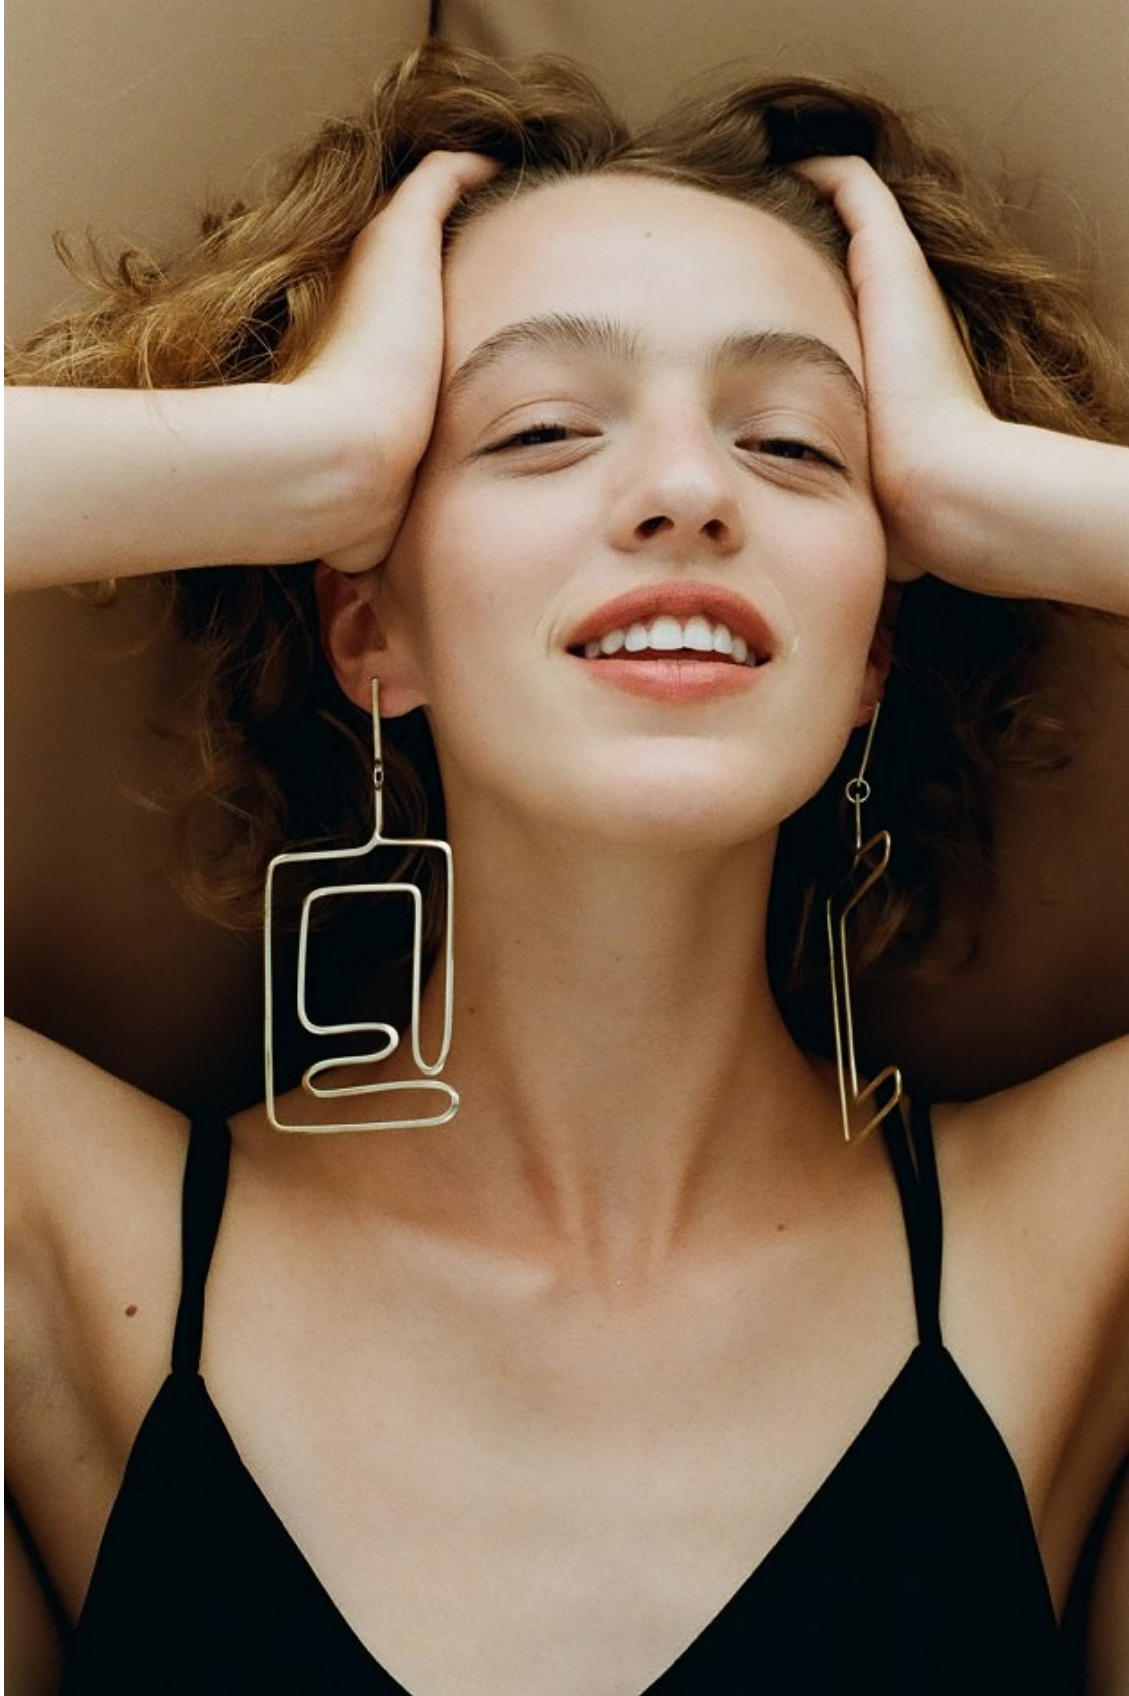

VERA SMIT

BOSS MODELS

CAPE TOWN

Height: 179cm Bust: 83cm Waist: 63cm Hips: 93cm Shoe: 7 UK Hair: Blonde Eyes: Hazel