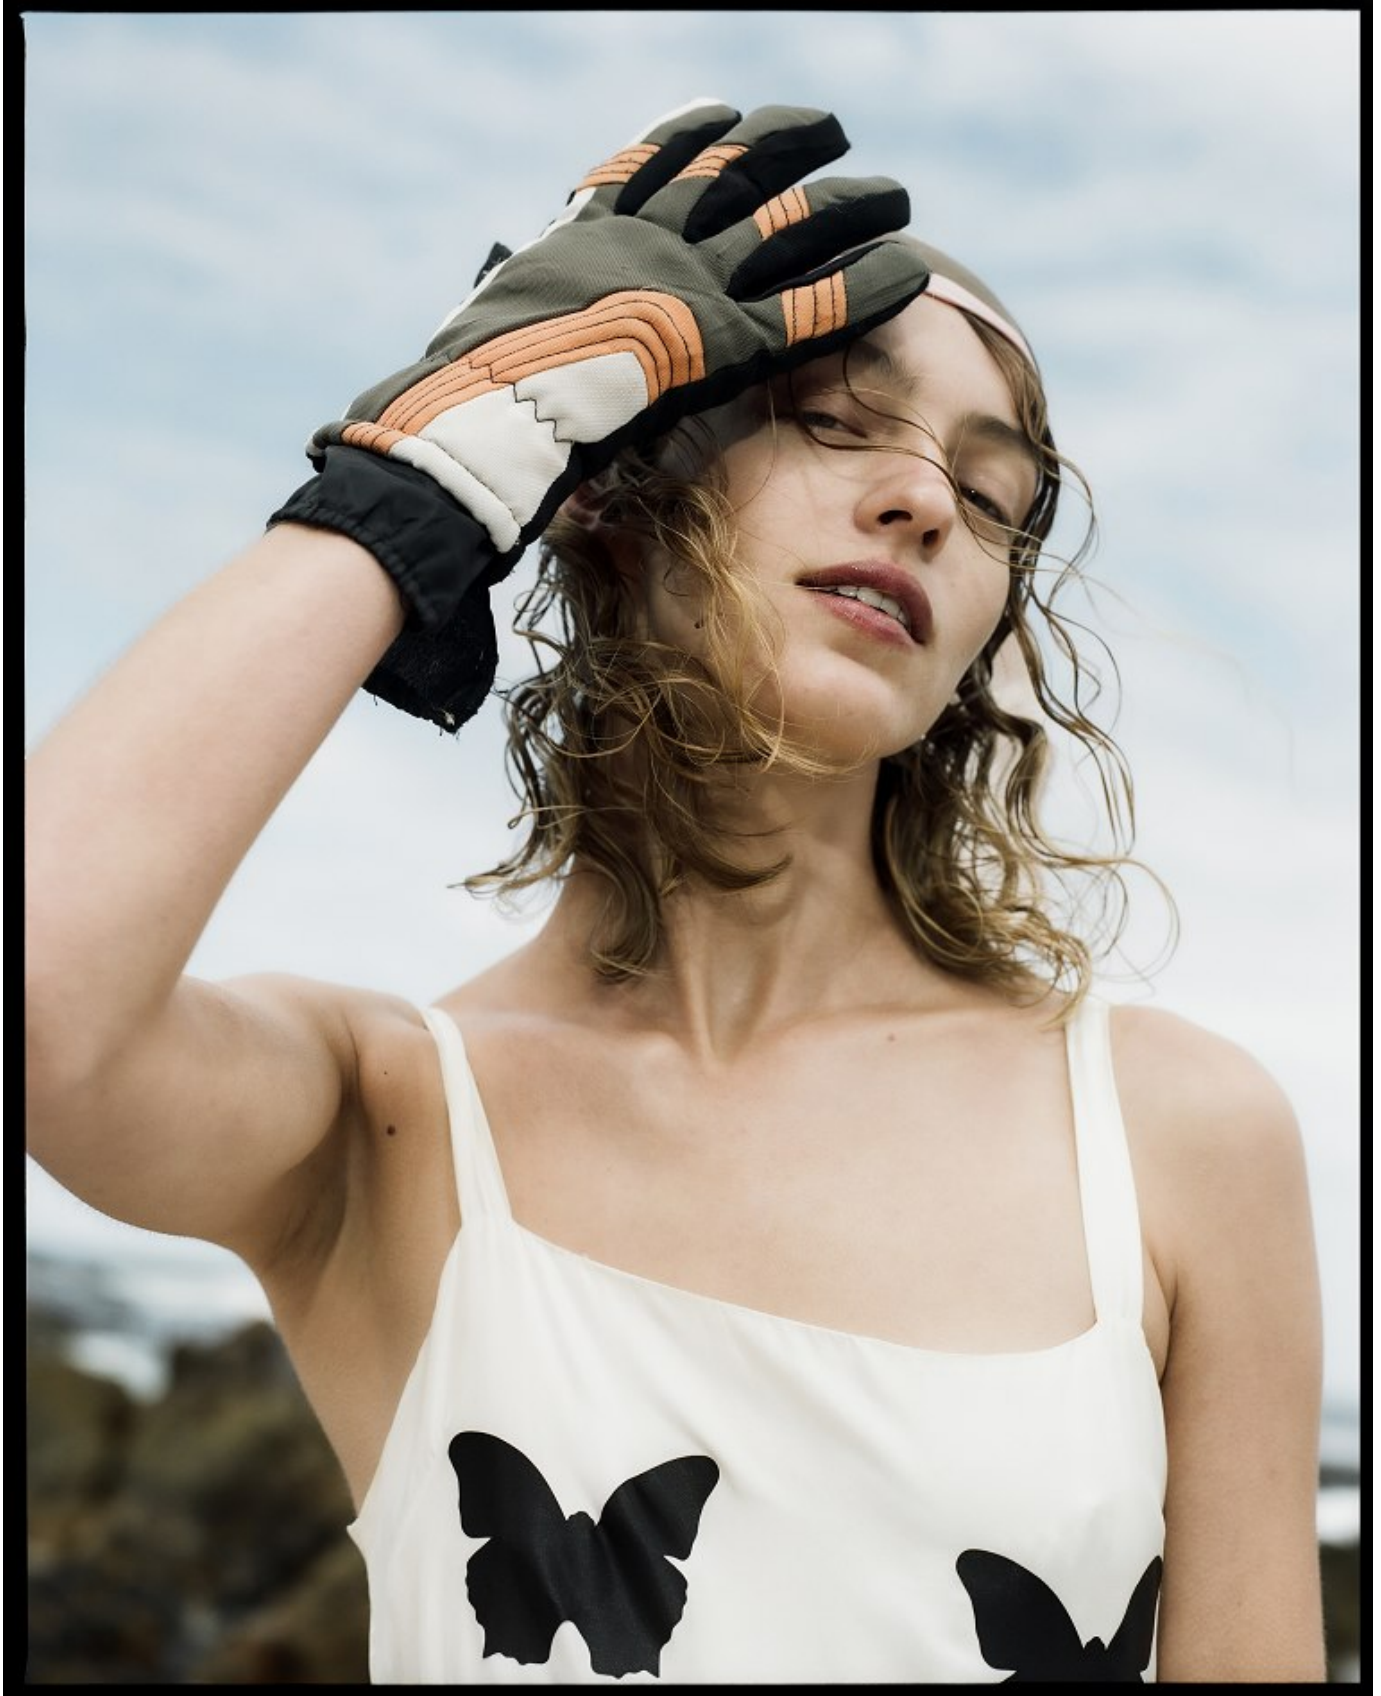

BOSS MODELS

CAPE TOWN

VERA SMIT

Height: 179cm Bust: 83cm Waist: 63cm Hips: 93cm Shoe: 7 UK Hair: Blonde Eyes: Hazel

BOSS MODELS

CAPE TOWN

VERA SMIT

Height: 179cm Bust: 83cm Waist: 63cm Hips: 93cm Shoe: 7 UK Hair: Blonde Eyes: Hazel