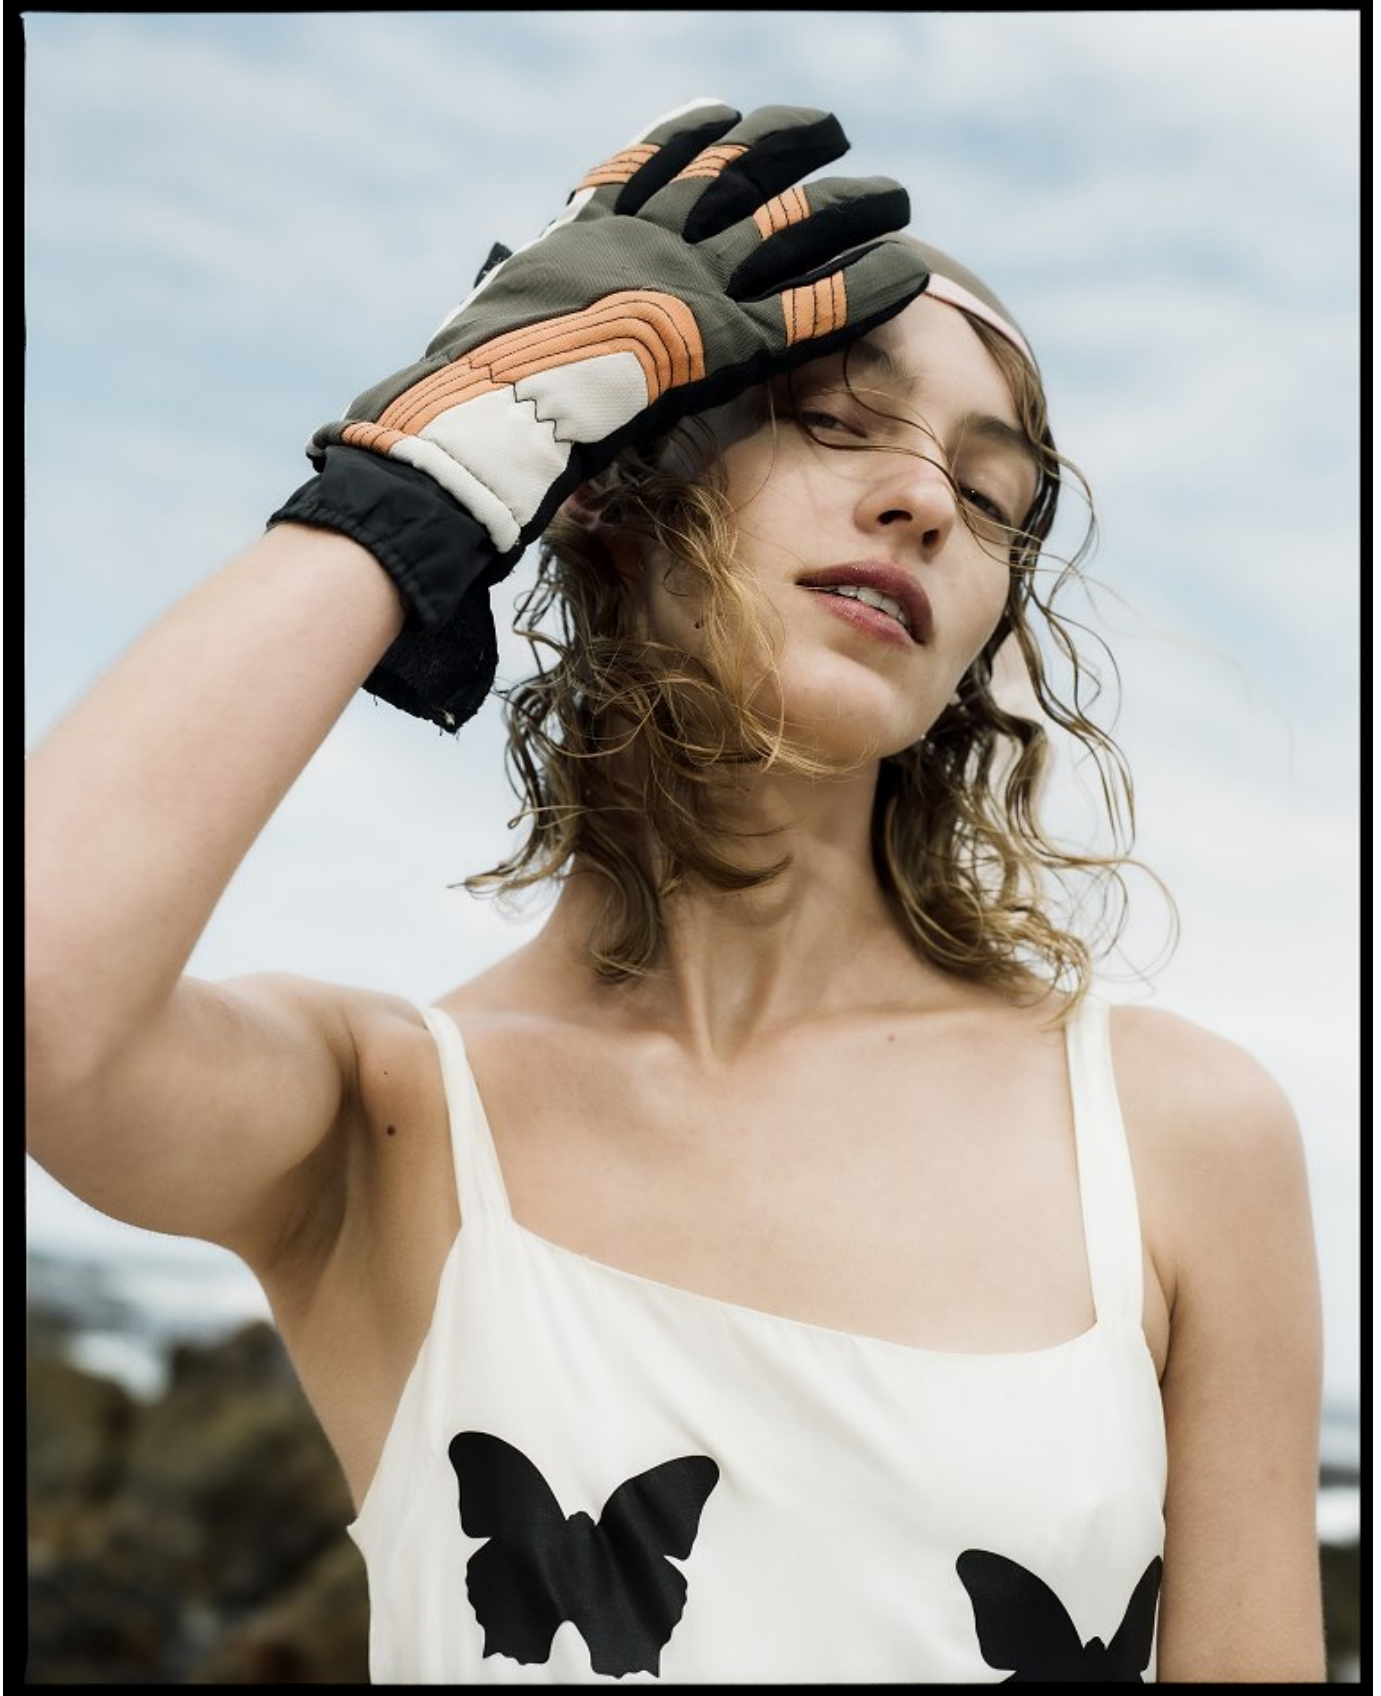

BOSS MODELS

CAPE TOWN

VERA SMIT

Height: 179cm Bust: 83cm Waist: 63cm Hips: 93cm Shoe: 7 UK Hair: Blonde Eyes: Hazel