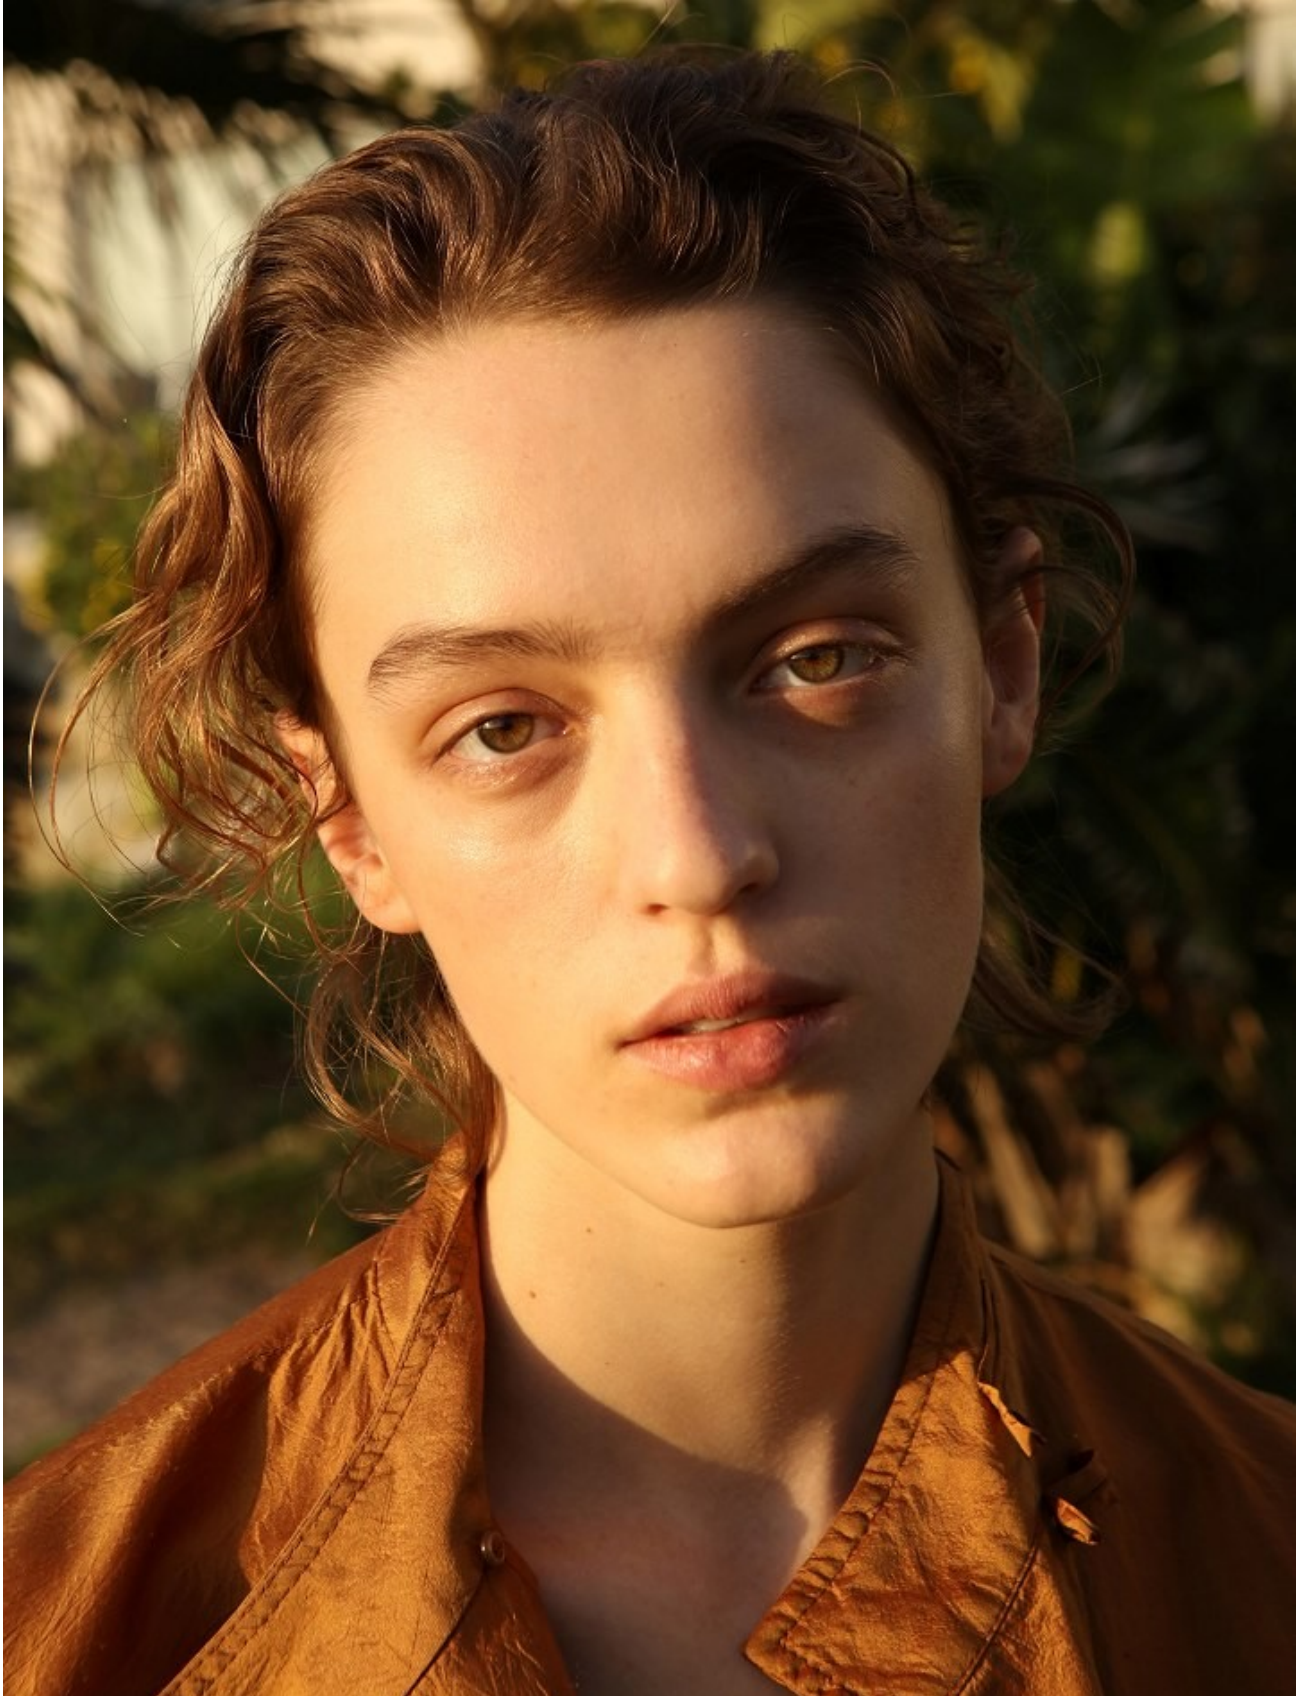

VERA SMIT

BOSS MODELS

CAPE TOWN

Height: 179cm Bust: 83cm Waist: 63cm Hips: 93cm Shoe: 7 UK Hair: Blonde Eyes: Hazel