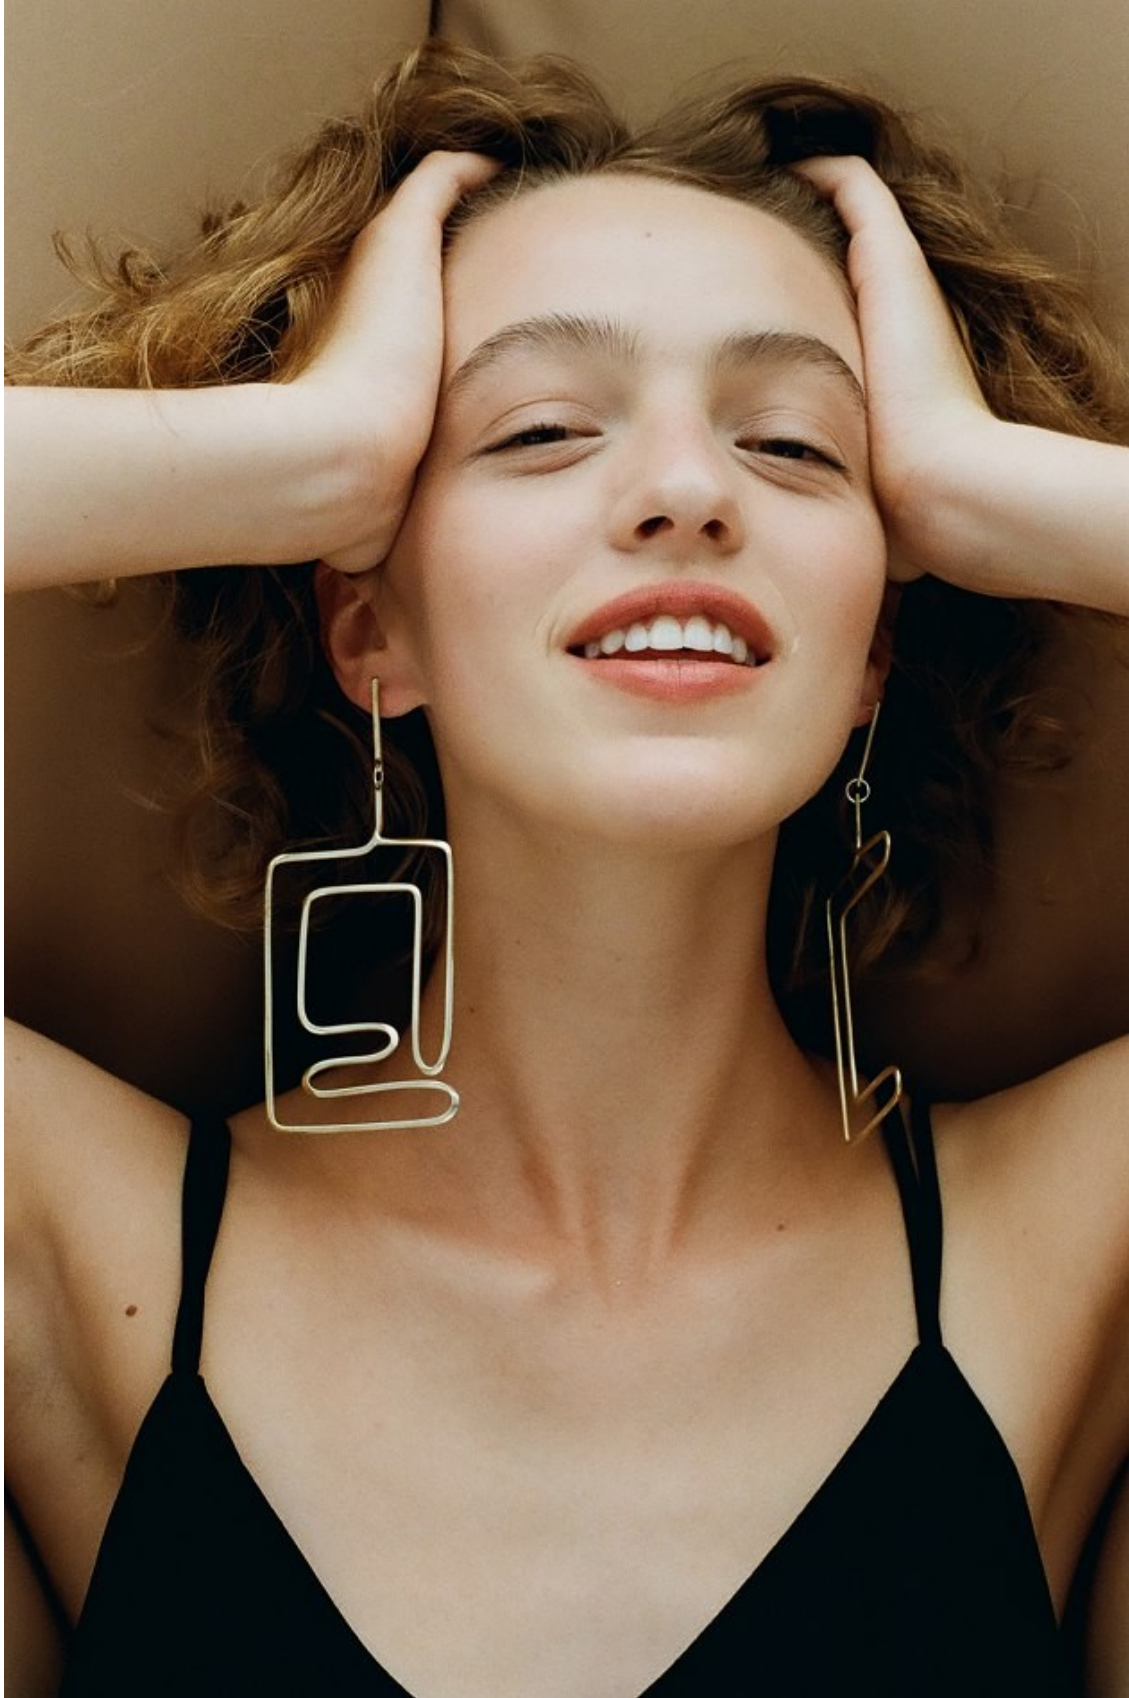

BOSS MODELS

CAPE TOWN

VERA SMIT

Height: 179cm Bust: 83cm Waist: 63cm Hips: 93cm Shoe: 7 UK Hair: Blonde Eyes: Hazel

BOSS MODELS

CAPE TOWN

VERA SMIT

Height: 179cm Bust: 83cm Waist: 63cm Hips: 93cm Shoe: 7 UK Hair: Blonde Eyes: Hazel