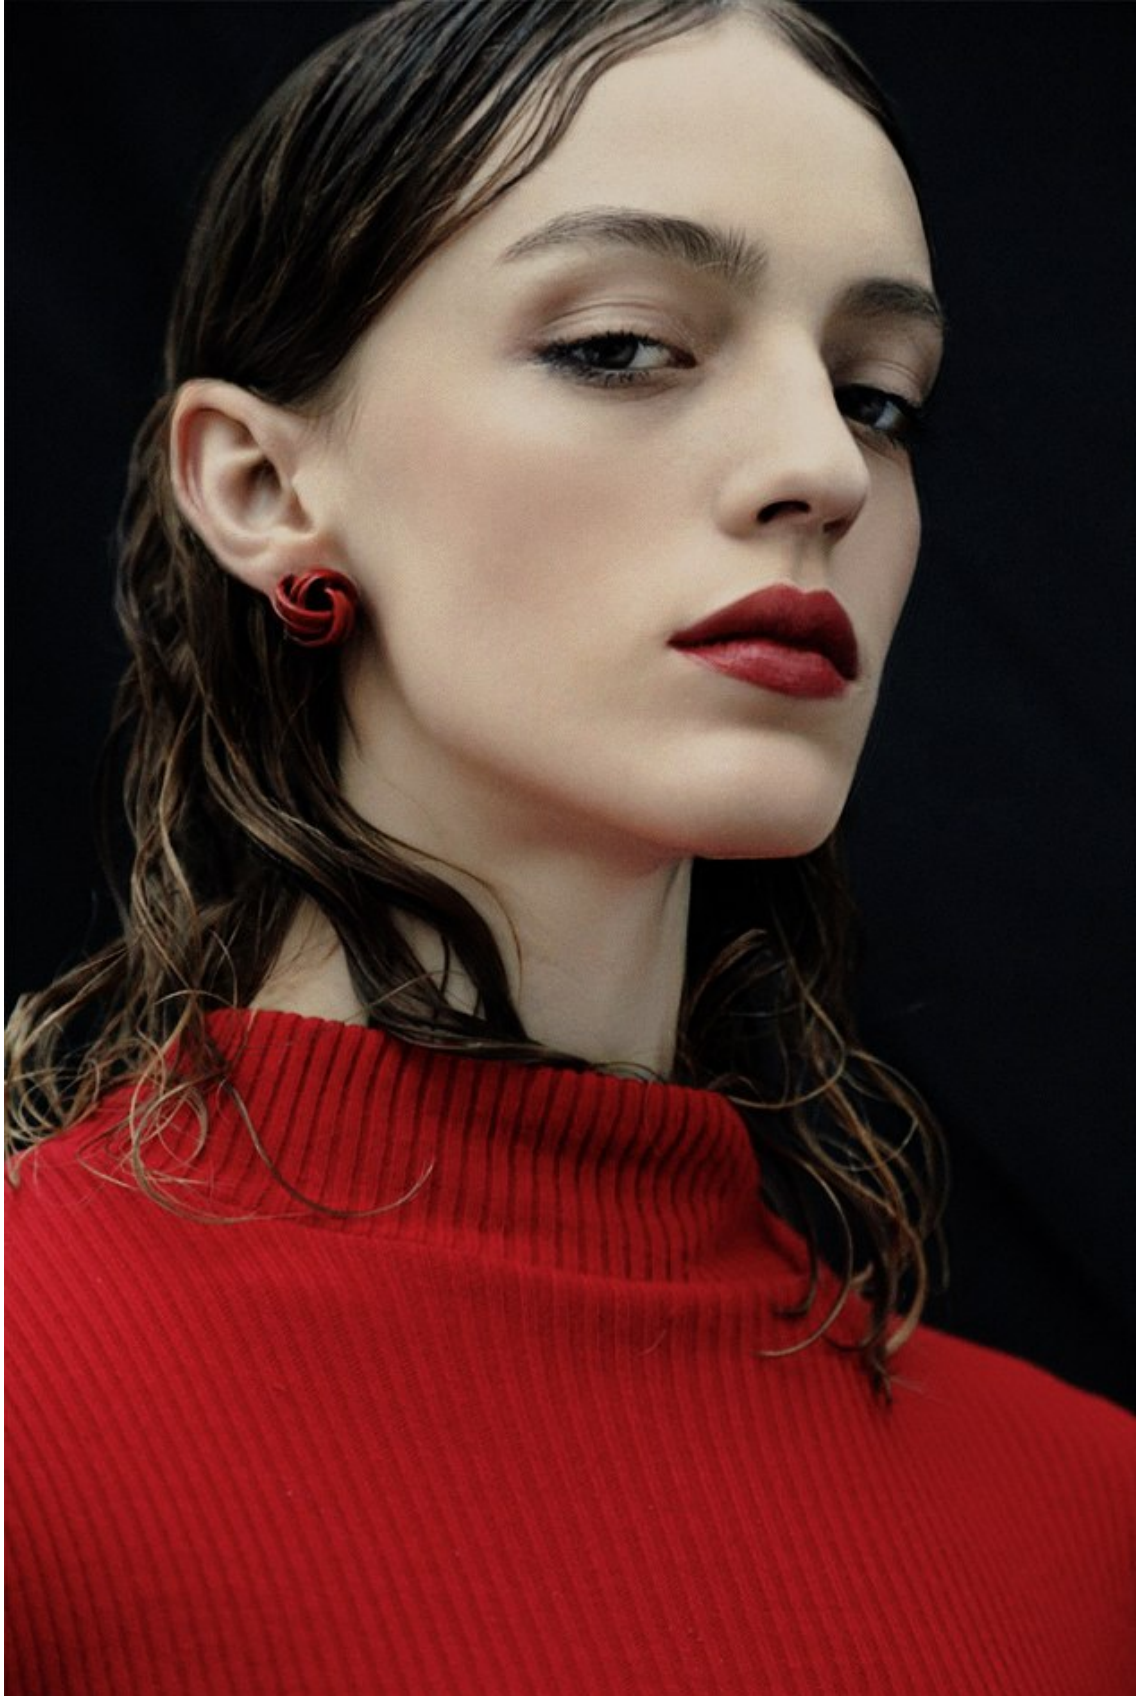

BOSS MODELS

CAPE TOWN

VERA SMIT

Height: 179cm Bust: 83cm Waist: 63cm Hips: 93cm Shoe: 7 UK Hair: Blonde Eyes: Hazel

BOSS MODELS

CAPE TOWN

VERA SMIT

Height: 179cm Bust: 83cm Waist: 63cm Hips: 93cm Shoe: 7 UK Hair: Blonde Eyes: Hazel