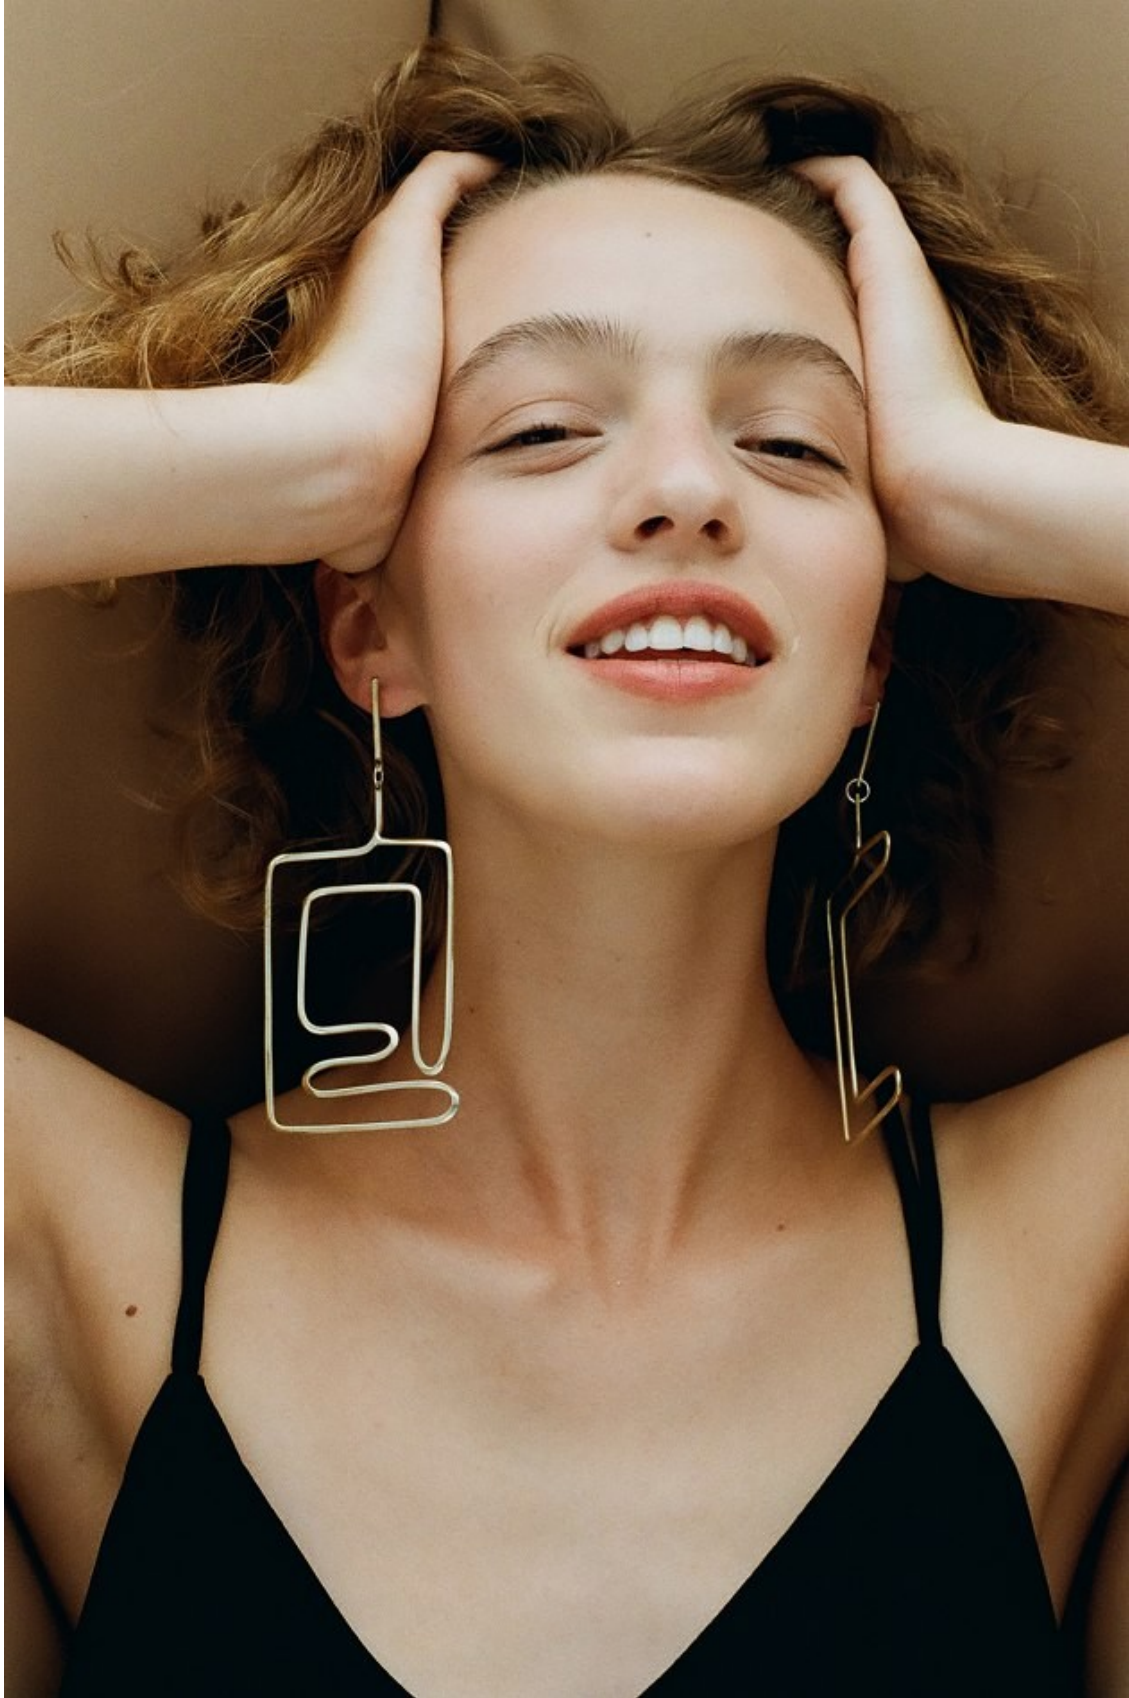

VERA SMIT

BOSS MODELS

CAPE TOWN

Height: 179cm Bust: 83cm Waist: 63cm Hips: 93cm Shoe: 7 UK Hair: Blonde Eyes: Hazel