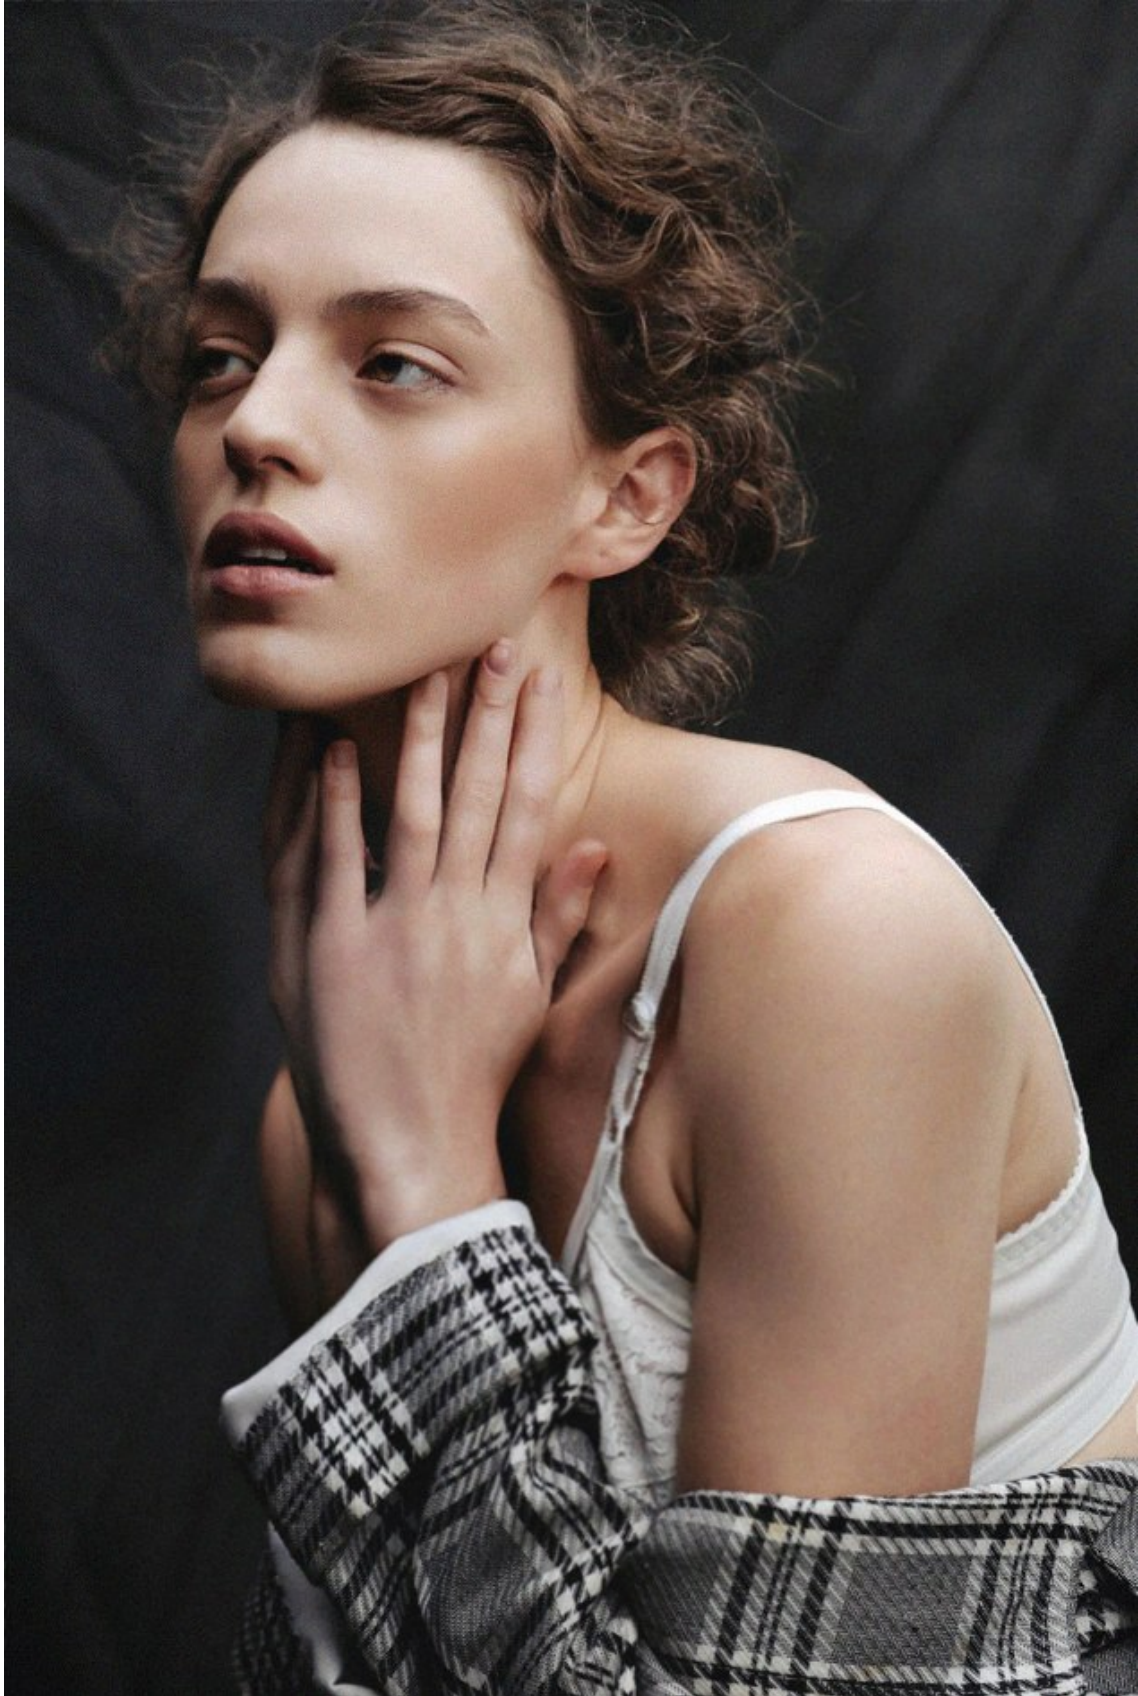

VERA SMIT

BOSS MODELS

CAPE TOWN

Height: 179cm Bust: 83cm Waist: 63cm Hips: 93cm Shoe: 7 UK Hair: Blonde Eyes: Hazel