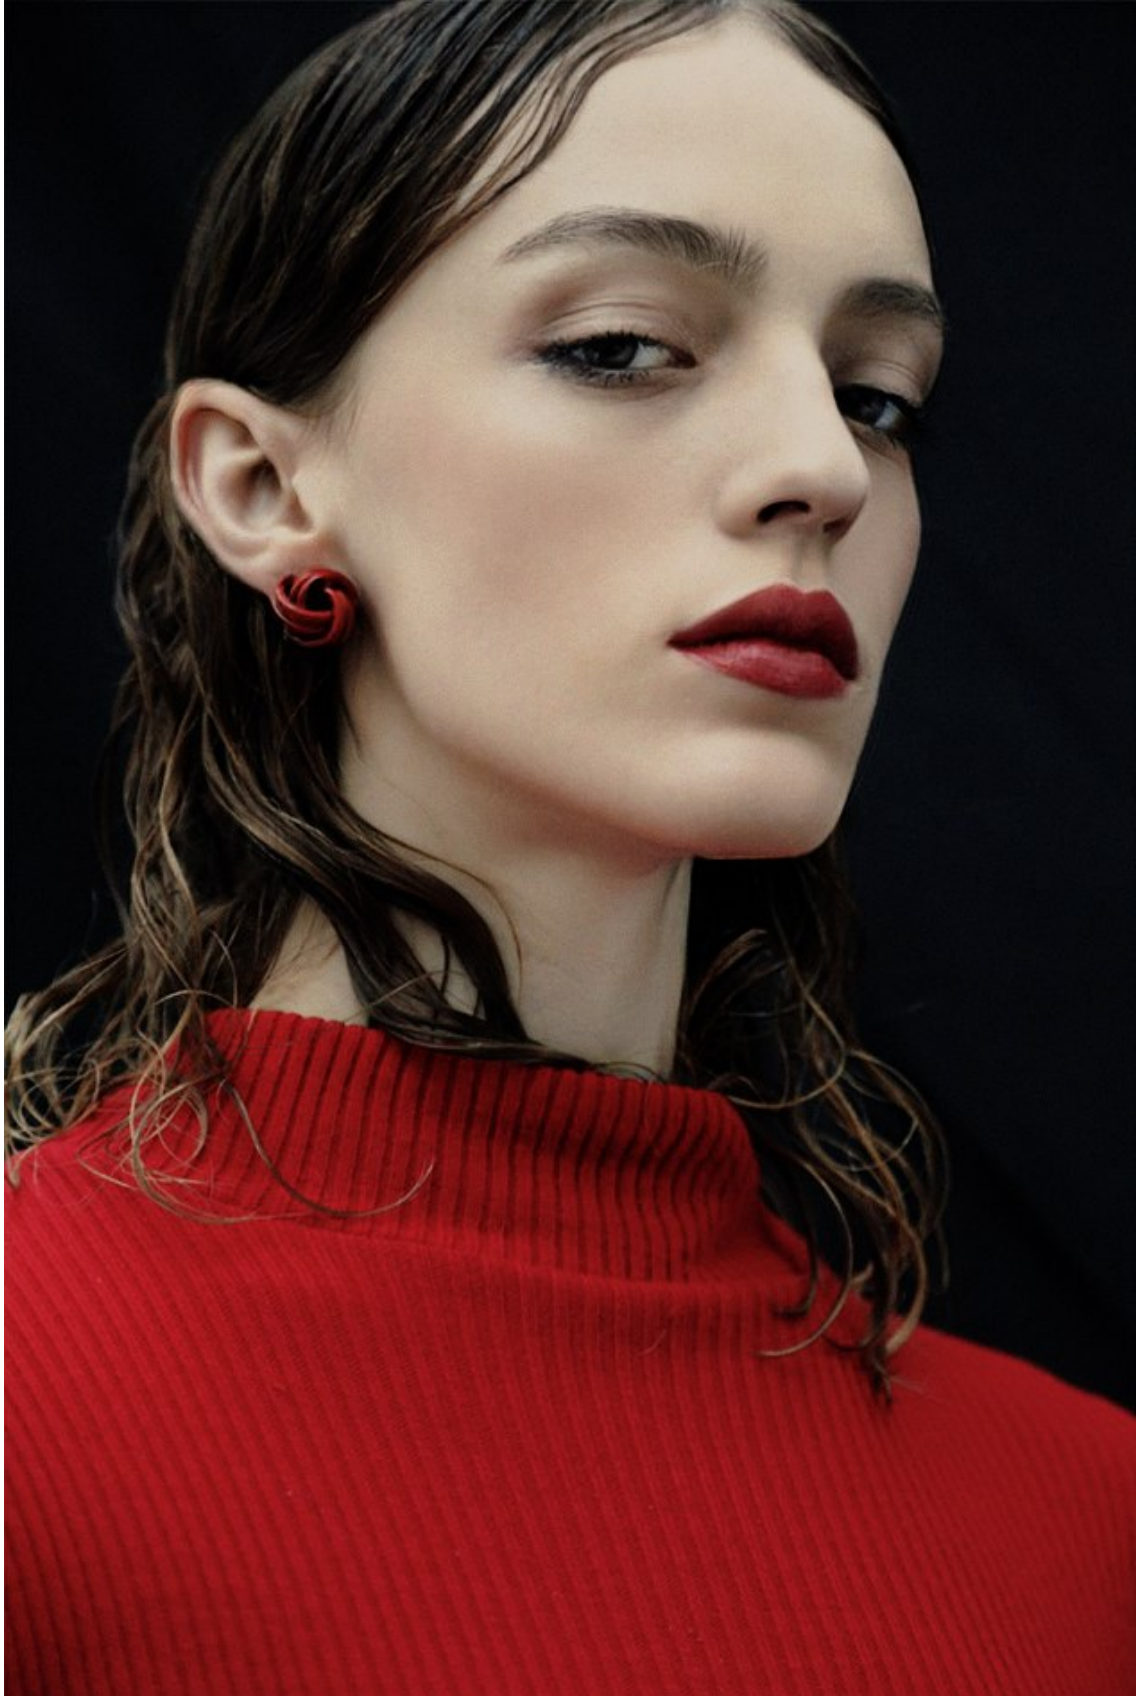

BOSS MODELS

CAPE TOWN

VERA SMIT

Height: 179cm Bust: 83cm Waist: 63cm Hips: 93cm Shoe: 7 UK Hair: Blonde Eyes: Hazel