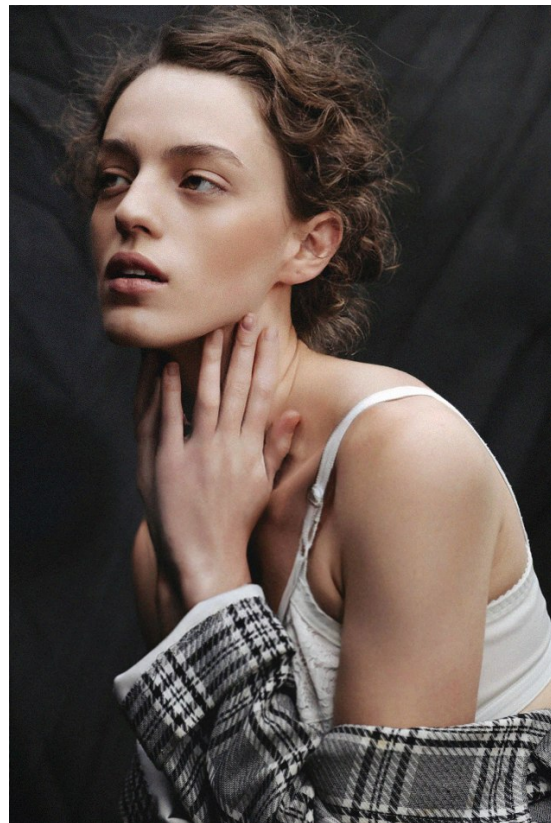

BOSS MODELS

CAPE TOWN

VERA SMIT

Height: 179cm Bust: 83cm Waist: 63cm Hips: 93cm Shoe: 7 UK Hair: Blonde Eyes: Hazel

BOSS MODELS

CAPE TOWN

VERA SMIT

Height: 179cm Bust: 83cm Waist: 63cm Hips: 93cm Shoe: 7 UK Hair: Blonde Eyes: Hazel