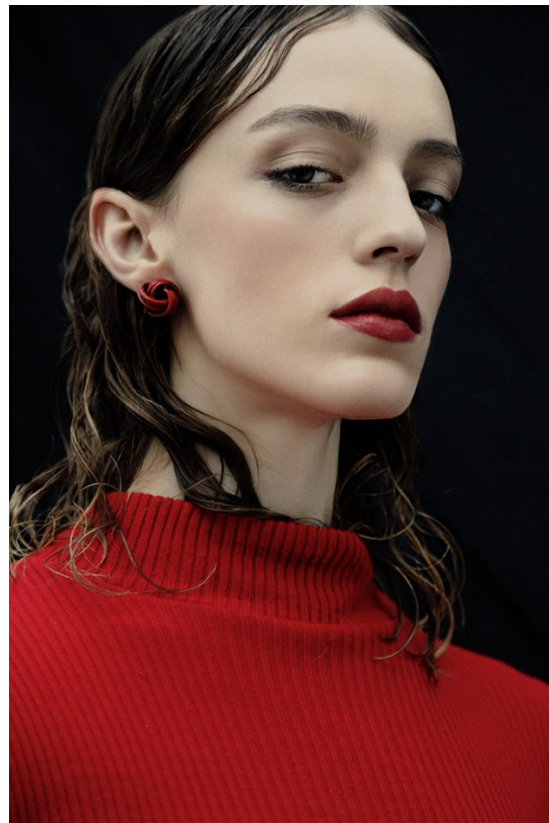

BOSS MODELS

CAPE TOWN

VERA SMIT

Height: 179cm Bust: 83cm Waist: 63cm Hips: 93cm Shoe: 7 UK Hair: Blonde Eyes: Hazel