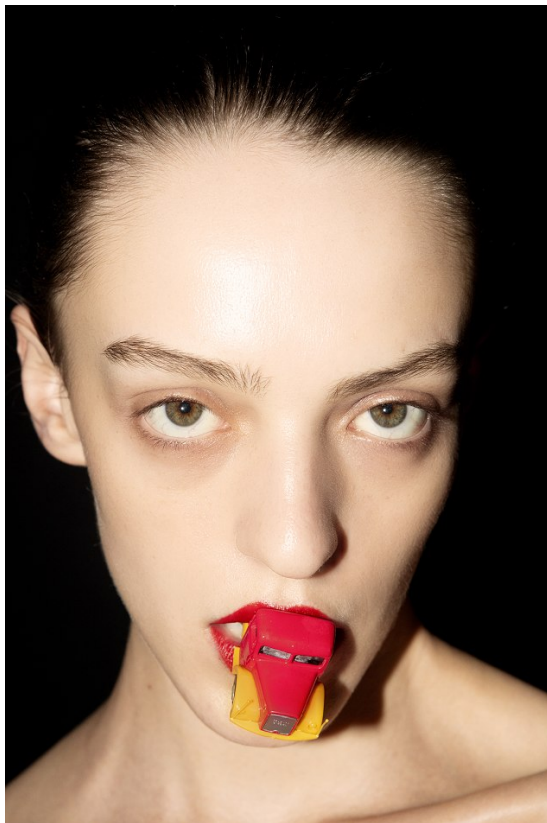

BOSS MODELS

CAPE TOWN

VERA SMIT

Height: 179cm Bust: 83cm Waist: 63cm Hips: 93cm Shoe: 7 UK Hair: Blonde Eyes: Hazel

BOSS MODELS

CAPE TOWN

VERA SMIT

Height: 179cm Bust: 83cm Waist: 63cm Hips: 93cm Shoe: 7 UK Hair: Blonde Eyes: Hazel