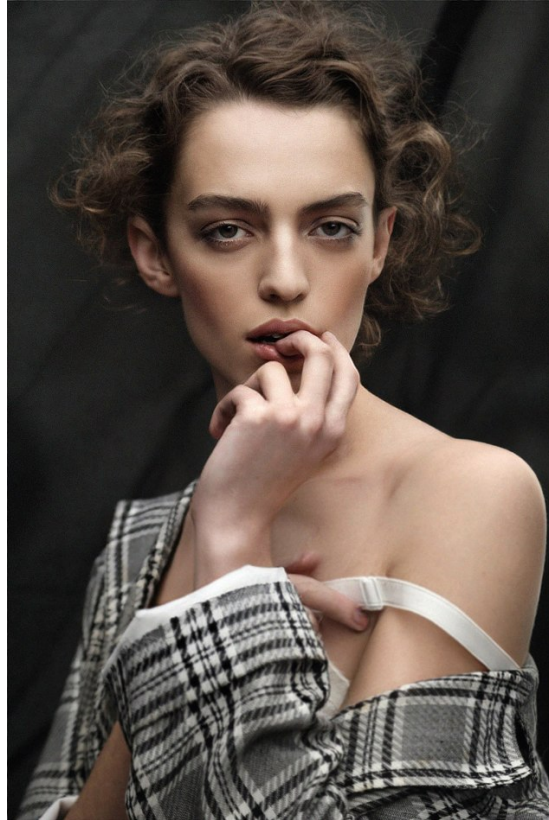

# BOSS MODELS

CAPE TOWN

VERA SMIT

Height: 179cm Bust: 83cm Waist: 63cm Hips: 93cm Shoe: 7 UK Hair: Blonde Eyes: Hazel