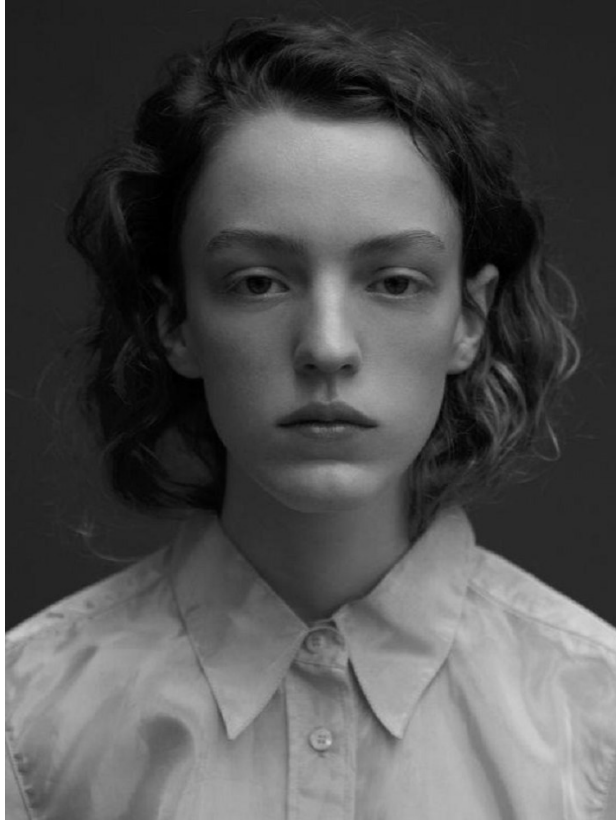

# BOSS MODELS

CAPE TOWN

VERA SMIT

Height: 179cm Bust: 83cm Waist: 63cm Hips: 93cm Shoe: 7 UK Hair: Blonde Eyes: Hazel