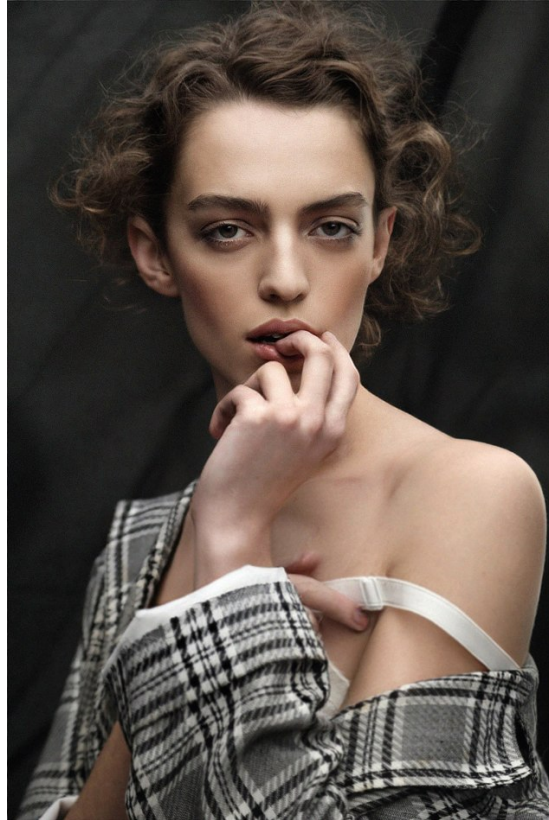

BOSS MODELS

CAPE TOWN

VERA SMIT

Height: 179cm Bust: 83cm Waist: 63cm Hips: 93cm Shoe: 7 UK Hair: Blonde Eyes: Hazel

BOSS MODELS

CAPE TOWN

VERA SMIT

Height: 179cm Bust: 83cm Waist: 63cm Hips: 93cm Shoe: 7 UK Hair: Blonde Eyes: Hazel