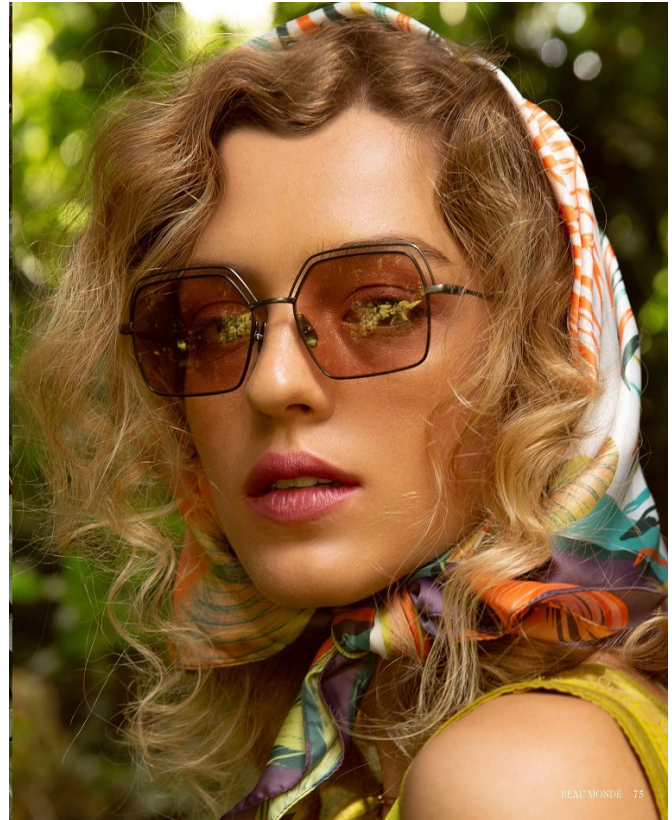

BOSS MODELS

CAPE TOWN

VERA SMIT

Height: 179cm Bust: 83cm Waist: 63cm Hips: 93cm Shoe: 7 UK Hair: Blonde Eyes: Hazel