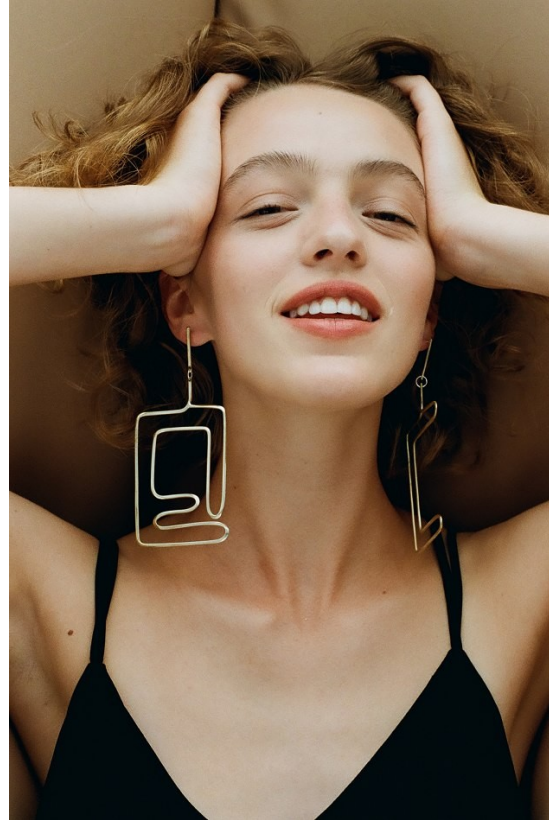

BOSS MODELS

CAPE TOWN

VERA SMIT

Height: 179cm Bust: 83cm Waist: 63cm Hips: 93cm Shoe: 7 UK Hair: Blonde Eyes: Hazel