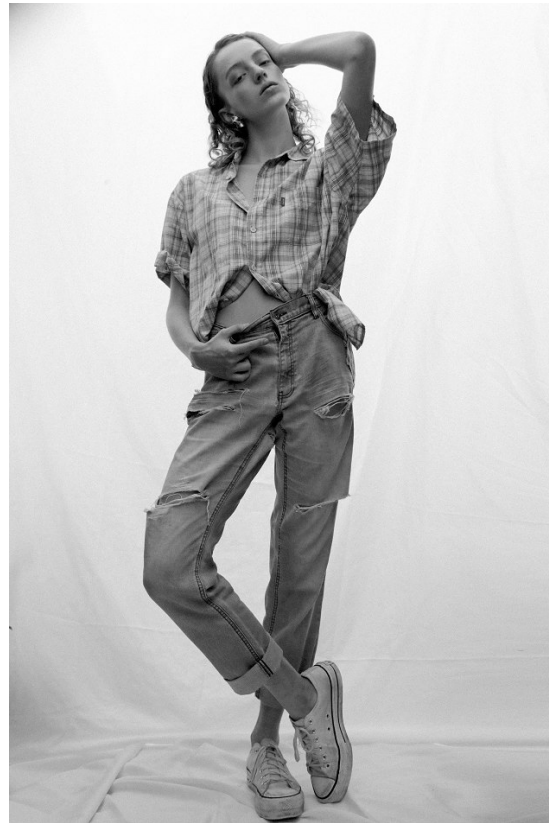

# BOSS MODELS

CAPE TOWN

VERA SMIT

Height: 179cm Bust: 83cm Waist: 63cm Hips: 93cm Shoe: 7 UK Hair: Blonde Eyes: Hazel