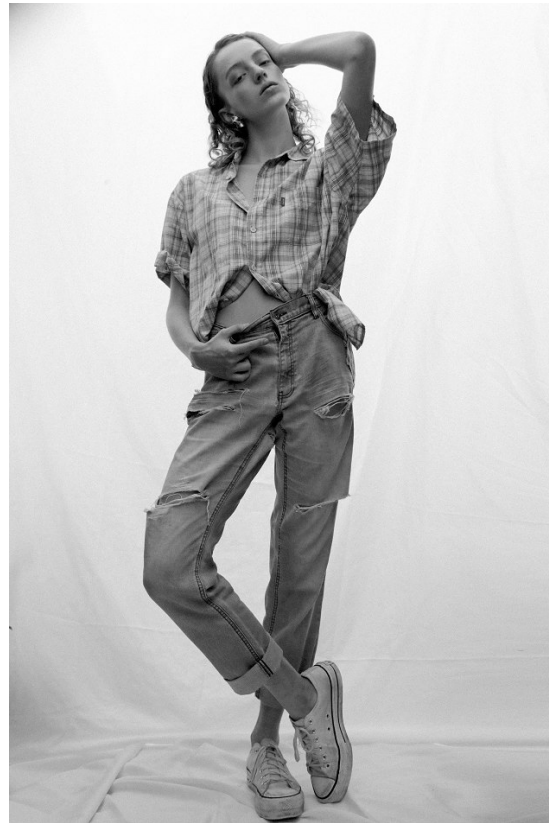

BOSS MODELS

CAPE TOWN

VERA SMIT

Height: 179cm Bust: 83cm Waist: 63cm Hips: 93cm Shoe: 7 UK Hair: Blonde Eyes: Hazel

BOSS MODELS

CAPE TOWN

VERA SMIT

Height: 179cm Bust: 83cm Waist: 63cm Hips: 93cm Shoe: 7 UK Hair: Blonde Eyes: Hazel