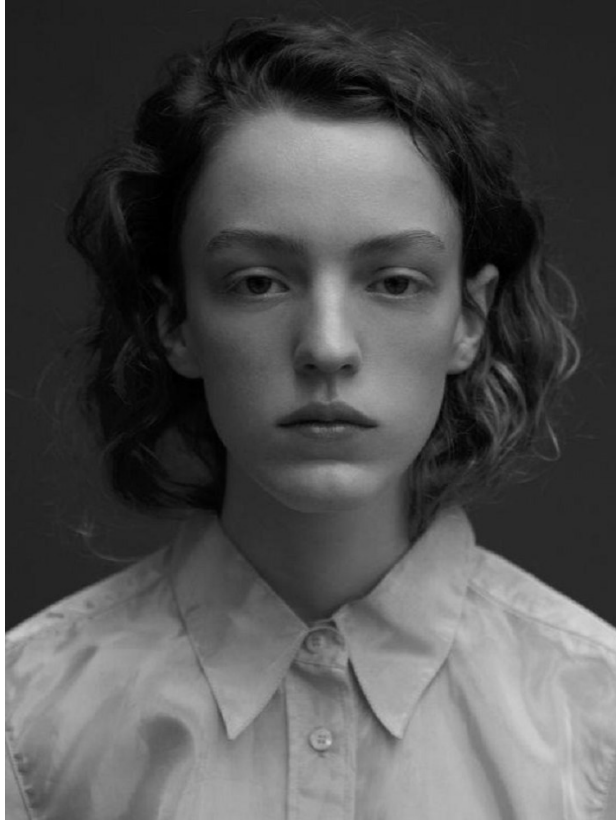

BOSS MODELS

CAPE TOWN

VERA SMIT

Height: 179cm Bust: 83cm Waist: 63cm Hips: 93cm Shoe: 7 UK Hair: Blonde Eyes: Hazel

BOSS MODELS

CAPE TOWN

VERA SMIT

Height: 179cm Bust: 83cm Waist: 63cm Hips: 93cm Shoe: 7 UK Hair: Blonde Eyes: Hazel