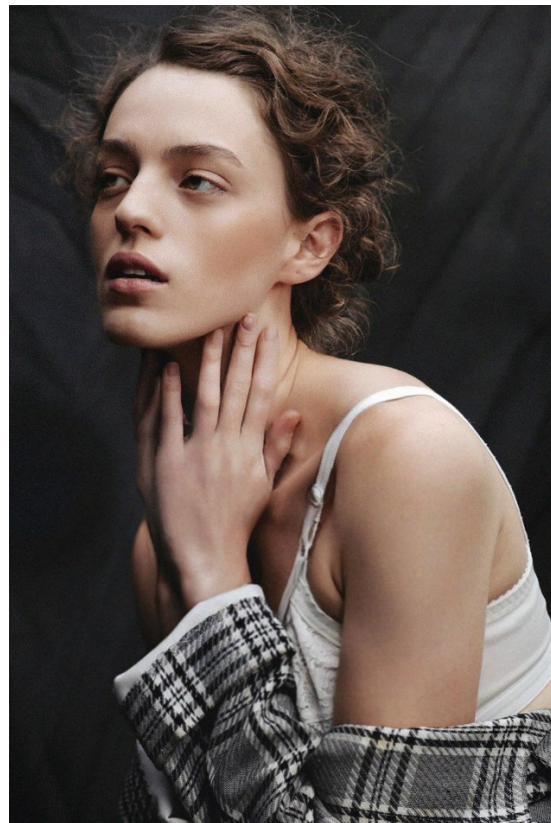

BOSS MODELS

CAPE TOWN

VERA SMIT

Height: 179cm Bust: 83cm Waist: 63cm Hips: 93cm Shoe: 7 UK Hair: Blonde Eyes: Hazel