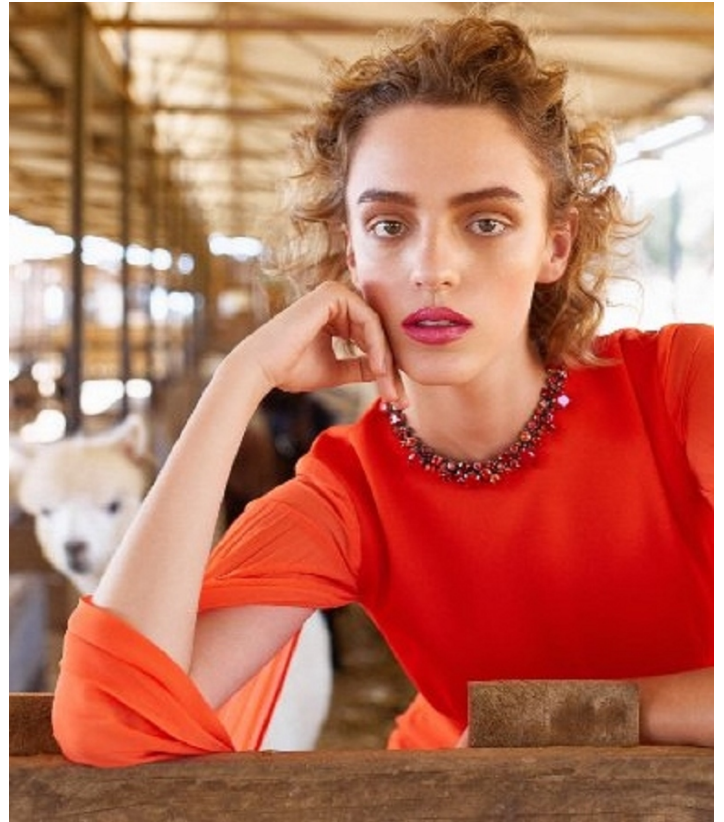

BOSS MODELS

CAPE TOWN

VERA SMIT

Height: 179cm Bust: 83cm Waist: 63cm Hips: 93cm Shoe: 7 UK Hair: Blonde Eyes: Hazel

BOSS MODELS

CAPE TOWN

VERA SMIT

Height: 179cm Bust: 83cm Waist: 63cm Hips: 93cm Shoe: 7 UK Hair: Blonde Eyes: Hazel