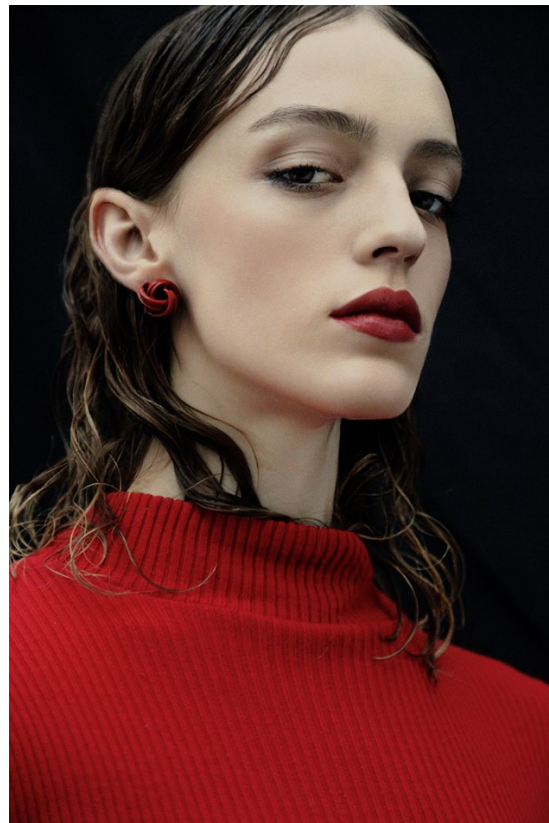

BOSS MODELS

CAPE TOWN

VERA SMIT

Height: 179cm Bust: 83cm Waist: 63cm Hips: 93cm Shoe: 7 UK Hair: Blonde Eyes: Hazel

BOSS MODELS

CAPE TOWN

VERA SMIT

Height: 179cm Bust: 83cm Waist: 63cm Hips: 93cm Shoe: 7 UK Hair: Blonde Eyes: Hazel