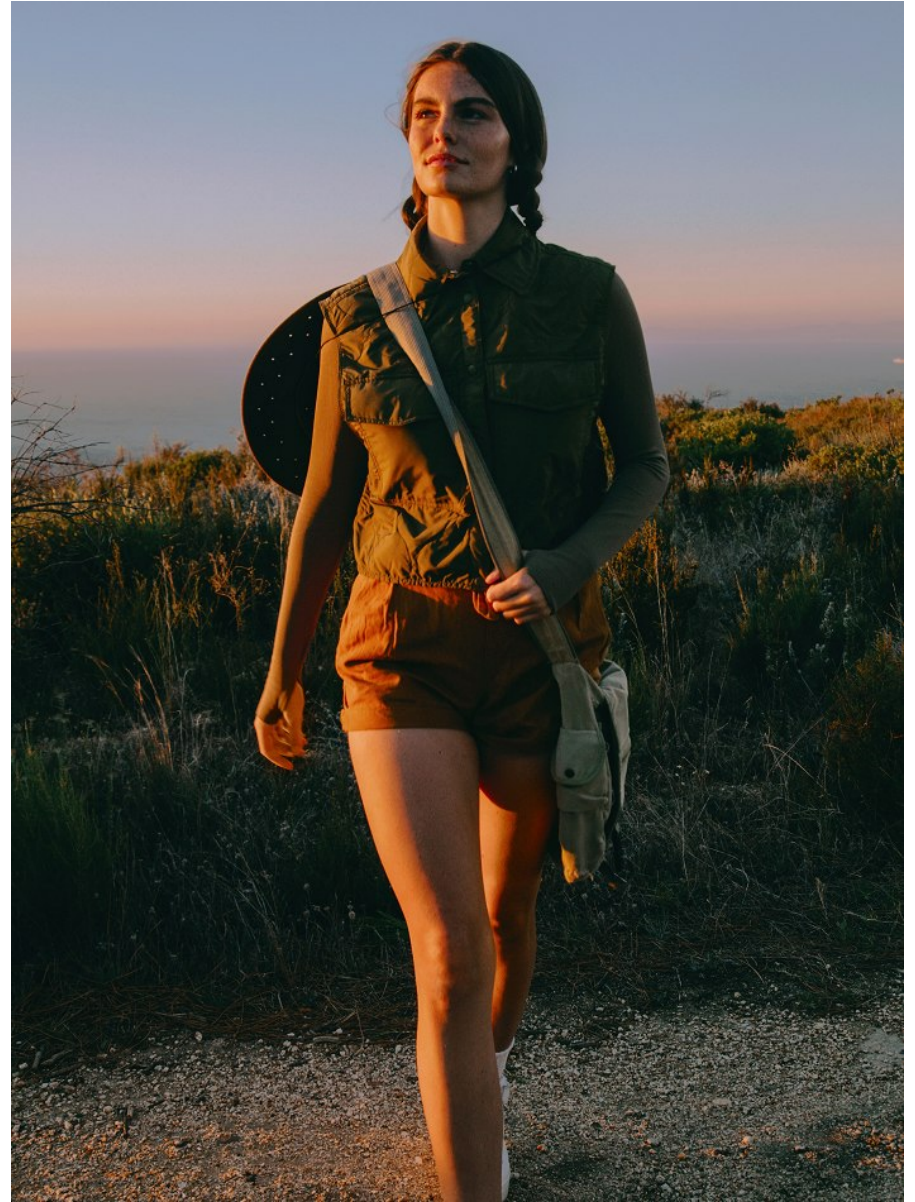

# BOSS MODELS

CAPE TOWN

GINA WALKER

Height: 180cm Bust: 90cm Waist: 67cm Hips: 99cm Shoe: 7 UK Hair: Brunette Eyes: Hazel