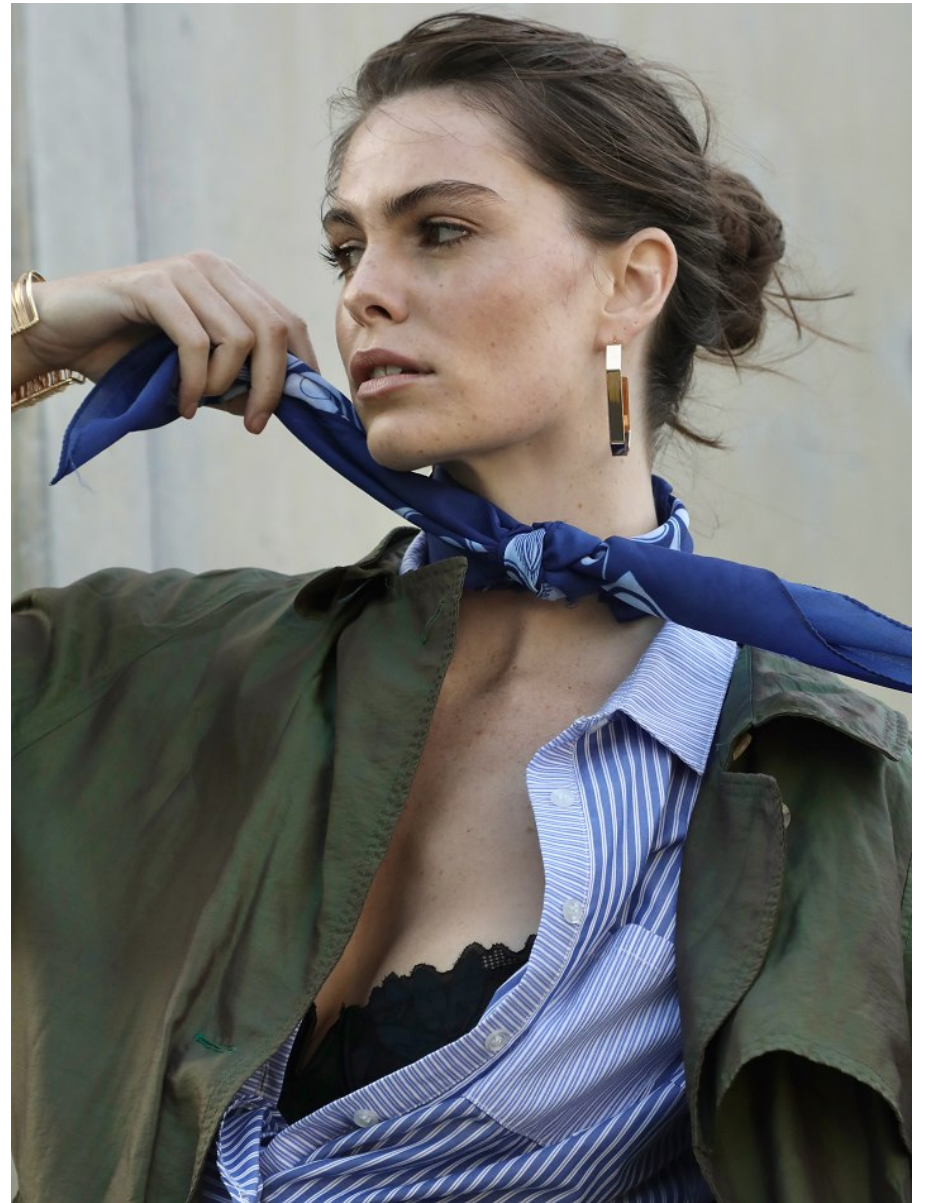

BOSS MODELS

CAPE TOWN

GINA WALKER

Height: 180cm Bust: 90cm Waist: 70cm Hips: 99cm Shoe: 7.5 UK Hair: Brunette Eyes: Hazel