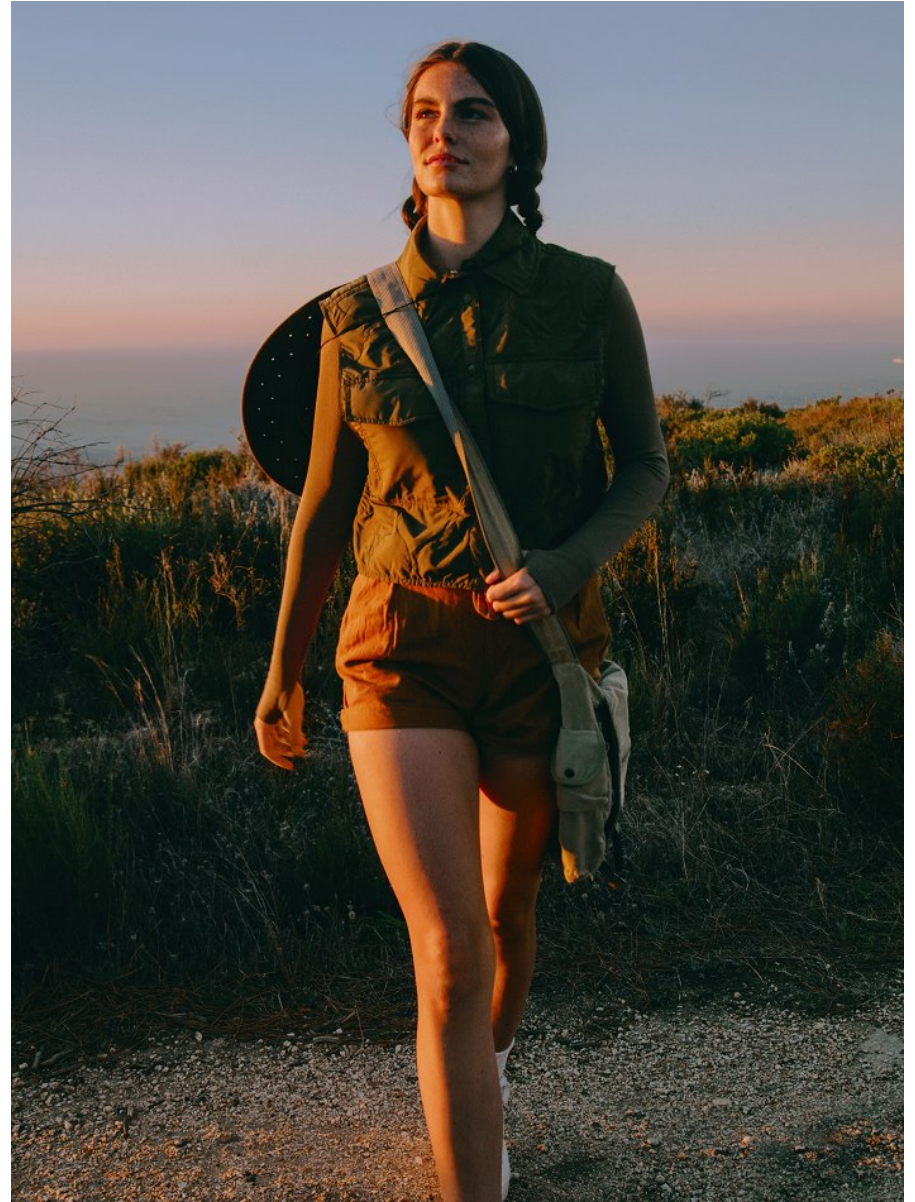

BOSS MODELS

CAPE TOWN

GINA WALKER

Height: 180cm Bust: 90cm Waist: 70cm Hips: 99cm Shoe: 7.5 UK Hair: Brunette Eyes: Hazel

BOSS MODELS

CAPE TOWN

GINA WALKER

Height: 180cm Bust: 90cm Waist: 70cm Hips: 99cm Shoe: 7.5 UK Hair: Brunette Eyes: Hazel