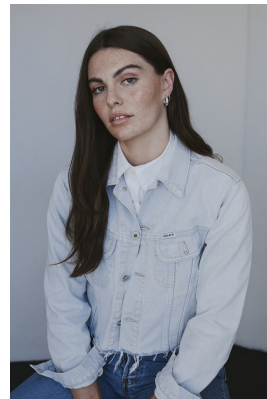

BOSS MODELS

CAPE TOWN

GINA WALKER

Height: 180cm Bust: 90cm Waist: 70cm Hips: 99cm Shoe: 7.5 UK Hair: Brunette Eyes: Hazel

BOSS MODELS

CAPE TOWN

GINA WALKER

Height: 180cm Bust: 90cm Waist: 70cm Hips: 99cm Shoe: 7.5 UK Hair: Brunette Eyes: Hazel

BOSS MODELS

CAPE TOWN

GINA WALKER

Height: 180cm Bust: 90cm Waist: 70cm Hips: 99cm Shoe: 7.5 UK Hair: Brunette Eyes: Hazel