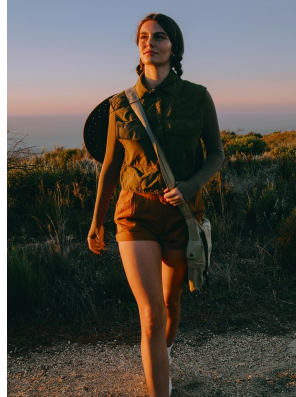

BOSS MODELS

CAPE TOWN

GINA WALKER

Height: 180cm Bust: 90cm Waist: 67cm Hips: 99cm Shoe: 7 UK Hair: Brunette Eyes: Hazel

BOSS MODELS

CAPE TOWN

GINA WALKER

Height: 180cm Bust: 90cm Waist: 67cm Hips: 99cm Shoe: 7 UK Hair: Brunette Eyes: Hazel

BOSS MODELS

CAPE TOWN

GINA WALKER

Height: 180cm Bust: 90cm Waist: 67cm Hips: 99cm Shoe: 7 UK Hair: Brunette Eyes: Hazel