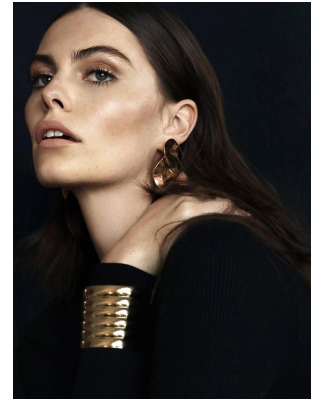

BOSS MODELS

CAPE TOWN

GINA WALKER

Height: 180cm Bust: 90cm Waist: 70cm Hips: 99cm Shoe: 7.5 UK Hair: Brunette Eyes: Hazel

BOSS MODELS

CAPE TOWN

GINA WALKER

Height: 180cm Bust: 90cm Waist: 70cm Hips: 99cm Shoe: 7.5 UK Hair: Brunette Eyes: Hazel

BOSS MODELS

CAPE TOWN

GINA WALKER

Height: 180cm Bust: 90cm Waist: 70cm Hips: 99cm Shoe: 7.5 UK Hair: Brunette Eyes: Hazel