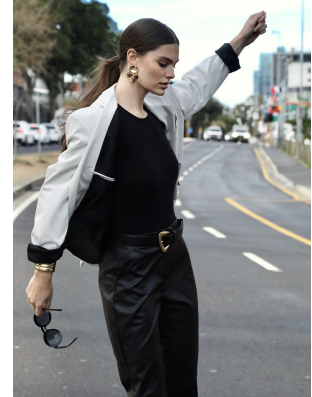

BOSS MODELS

CAPE TOWN

GINA WALKER

Height: 180cm Bust: 90cm Waist: 67cm Hips: 99cm Shoe: 7 UK Hair: Brunette Eyes: Hazel

BOSS MODELS

CAPE TOWN

GINA WALKER

Height: 180cm Bust: 90cm Waist: 67cm Hips: 99cm Shoe: 7 UK Hair: Brunette Eyes: Hazel

BOSS MODELS

CAPE TOWN

GINA WALKER

Height: 180cm Bust: 90cm Waist: 67cm Hips: 99cm Shoe: 7 UK Hair: Brunette Eyes: Hazel