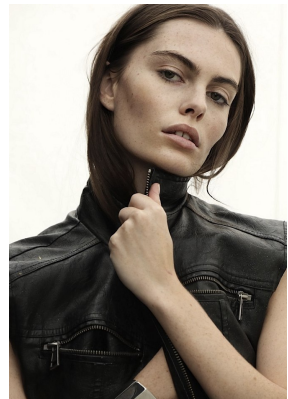

BOSS MODELS

CAPE TOWN

GINA WALKER

Height: 180cm Bust: 90cm Waist: 70cm Hips: 99cm Shoe: 7.5 UK Hair: Brunette Eyes: Hazel

BOSS MODELS

CAPE TOWN

GINA WALKER

Height: 180cm Bust: 90cm Waist: 70cm Hips: 99cm Shoe: 7.5 UK Hair: Brunette Eyes: Hazel

BOSS MODELS

CAPE TOWN

GINA WALKER

Height: 180cm Bust: 90cm Waist: 70cm Hips: 99cm Shoe: 7.5 UK Hair: Brunette Eyes: Hazel