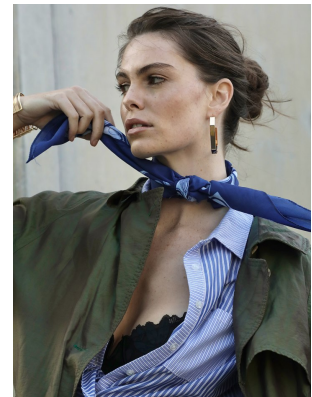

BOSS MODELS

CAPE TOWN

GINA WALKER

Height: 180cm Bust: 90cm Waist: 67cm Hips: 99cm Shoe: 7 UK Hair: Brunette Eyes: Hazel

BOSS MODELS

CAPE TOWN

GINA WALKER

Height: 180cm Bust: 90cm Waist: 67cm Hips: 99cm Shoe: 7 UK Hair: Brunette Eyes: Hazel

BOSS MODELS

CAPE TOWN

GINA WALKER

Height: 180cm Bust: 90cm Waist: 67cm Hips: 99cm Shoe: 7 UK Hair: Brunette Eyes: Hazel