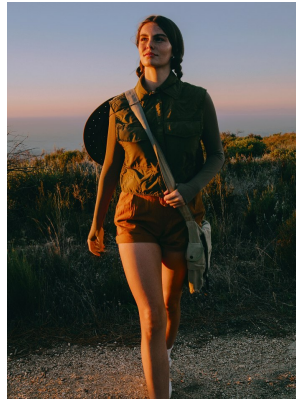

BOSS MODELS

CAPE TOWN

GINA WALKER

Height: 180cm Bust: 90cm Waist: 70cm Hips: 99cm Shoe: 7.5 UK Hair: Brunette Eyes: Hazel

BOSS MODELS

CAPE TOWN

GINA WALKER

Height: 180cm Bust: 90cm Waist: 70cm Hips: 99cm Shoe: 7.5 UK Hair: Brunette Eyes: Hazel

BOSS MODELS

CAPE TOWN

GINA WALKER

Height: 180cm Bust: 90cm Waist: 70cm Hips: 99cm Shoe: 7.5 UK Hair: Brunette Eyes: Hazel