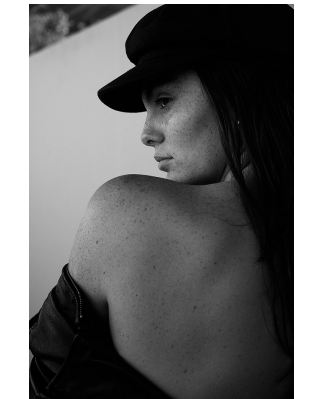

BOSS MODELS

CAPE TOWN

GINA WALKER

Height: 180cm Bust: 90cm Waist: 70cm Hips: 99cm Shoe: 7.5 UK Hair: Brunette Eyes: Hazel

BOSS MODELS

CAPE TOWN

GINA WALKER

Height: 180cm Bust: 90cm Waist: 70cm Hips: 99cm Shoe: 7.5 UK Hair: Brunette Eyes: Hazel

BOSS MODELS

CAPE TOWN

GINA WALKER

Height: 180cm Bust: 90cm Waist: 70cm Hips: 99cm Shoe: 7.5 UK Hair: Brunette Eyes: Hazel