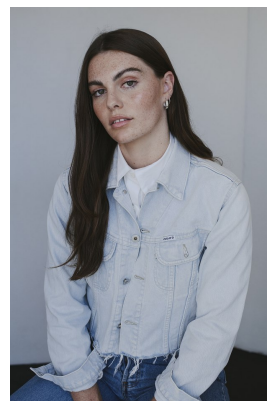

BOSS MODELS

CAPE TOWN

GINA WALKER

Height: 180cm Bust: 90cm Waist: 67cm Hips: 99cm Shoe: 7 UK Hair: Brunette Eyes: Hazel

BOSS MODELS

CAPE TOWN

GINA WALKER

Height: 180cm Bust: 90cm Waist: 67cm Hips: 99cm Shoe: 7 UK Hair: Brunette Eyes: Hazel

BOSS MODELS

CAPE TOWN

GINA WALKER

Height: 180cm Bust: 90cm Waist: 67cm Hips: 99cm Shoe: 7 UK Hair: Brunette Eyes: Hazel