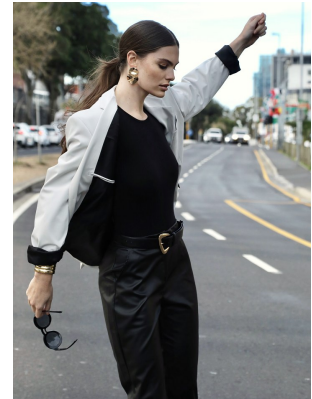

BOSS MODELS

CAPE TOWN

GINA WALKER

Height: 180cm Bust: 90cm Waist: 70cm Hips: 99cm Shoe: 7.5 UK Hair: Brunette Eyes: Hazel

BOSS MODELS

CAPE TOWN

GINA WALKER

Height: 180cm Bust: 90cm Waist: 70cm Hips: 99cm Shoe: 7.5 UK Hair: Brunette Eyes: Hazel

BOSS MODELS

CAPE TOWN

GINA WALKER

Height: 180cm Bust: 90cm Waist: 70cm Hips: 99cm Shoe: 7.5 UK Hair: Brunette Eyes: Hazel