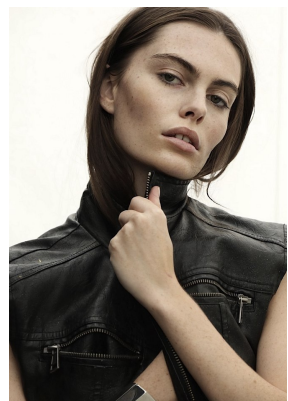

BOSS MODELS

CAPE TOWN

GINA WALKER

Height: 180cm Bust: 90cm Waist: 67cm Hips: 99cm Shoe: 7 UK Hair: Brunette Eyes: Hazel

BOSS MODELS

CAPE TOWN

GINA WALKER

Height: 180cm Bust: 90cm Waist: 67cm Hips: 99cm Shoe: 7 UK Hair: Brunette Eyes: Hazel

BOSS MODELS

CAPE TOWN

GINA WALKER

Height: 180cm Bust: 90cm Waist: 67cm Hips: 99cm Shoe: 7 UK Hair: Brunette Eyes: Hazel