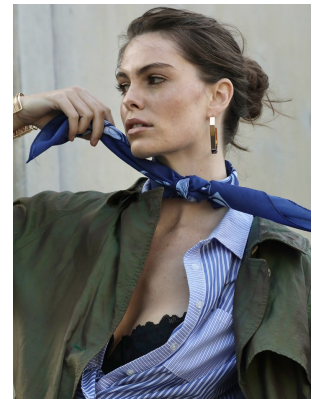

BOSS MODELS

CAPE TOWN

GINA WALKER

Height: 180cm Bust: 90cm Waist: 70cm Hips: 99cm Shoe: 7.5 UK Hair: Brunette Eyes: Hazel

BOSS MODELS

CAPE TOWN

GINA WALKER

Height: 180cm Bust: 90cm Waist: 70cm Hips: 99cm Shoe: 7.5 UK Hair: Brunette Eyes: Hazel

BOSS MODELS

CAPE TOWN

GINA WALKER

Height: 180cm Bust: 90cm Waist: 70cm Hips: 99cm Shoe: 7.5 UK Hair: Brunette Eyes: Hazel