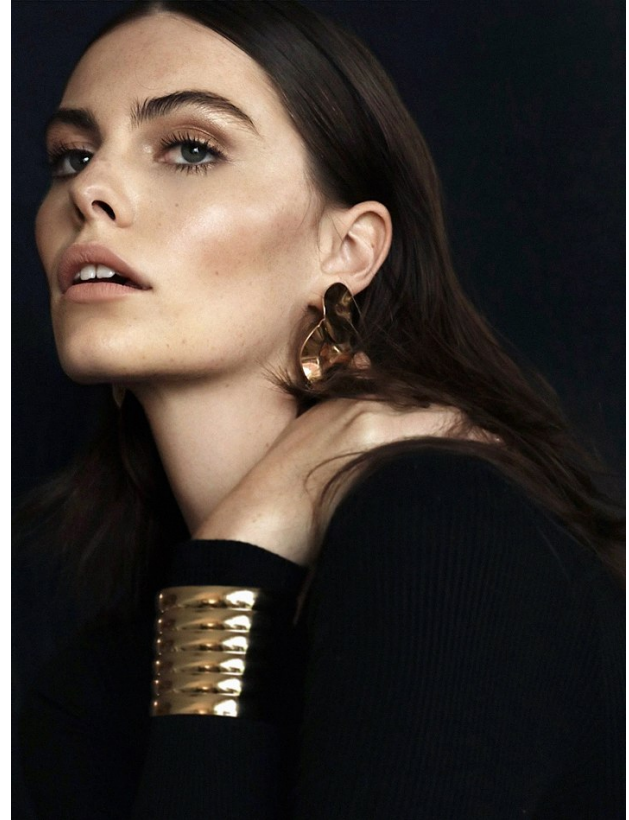

BOSS MODELS

CAPE TOWN

GINA WALKER

Height: 180cm Bust: 90cm Waist: 67cm Hips: 99cm Shoe: 7 UK Hair: Brunette Eyes: Hazel