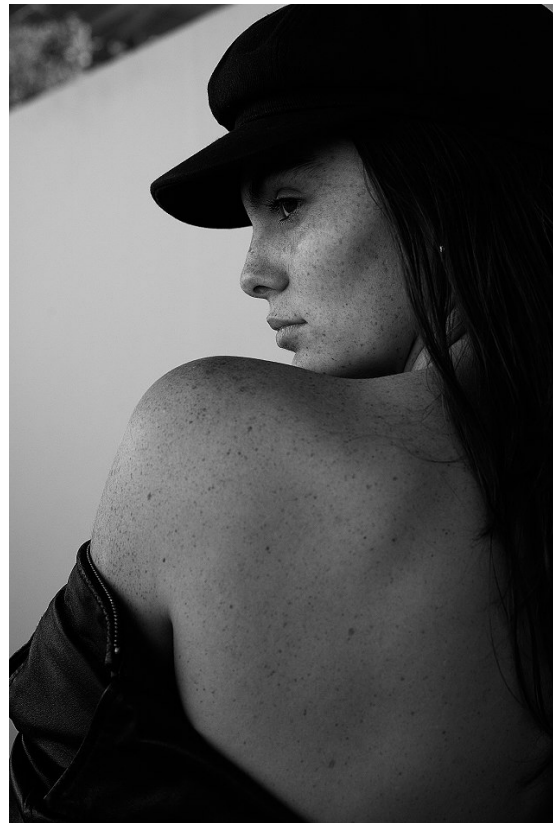

BOSS MODELS

CAPE TOWN

GINA WALKER

Height: 180cm Bust: 90cm Waist: 70cm Hips: 99cm Shoe: 7.5 UK Hair: Brunette Eyes: Hazel