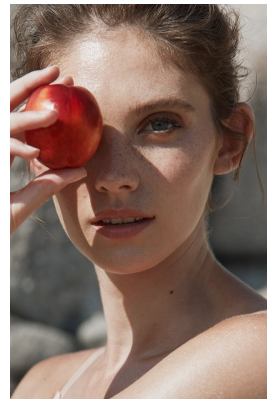

BOSS MODELS

CAPE TOWN

Shot by: MATEJ SLOVICNIK
Hair by: ANJA LUDSKA

KAYLA HANSEN

Height: 183cm Bust: 81cm Waist: 68cm Hips: 93cm Shoe: 8 UK Hair: Light Brown Eyes: Blue

BOSS MODELS

CAPE TOWN

KAYLA HANSEN

Height: 183cm Bust: 81cm Waist: 68cm Hips: 93cm Shoe: 8 UK Hair: Light Brown Eyes: Blue

BOSS MODELS

CAPE TOWN

KAYLA HANSEN

Height: 183cm Bust: 81cm Waist: 68cm Hips: 93cm Shoe: 8 UK Hair: Light Brown Eyes: Blue