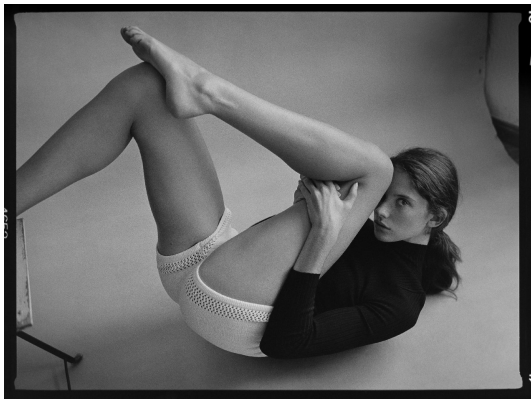

BOSS MODELS

CAPE TOWN

Shot by: MATEJ SLOVICNIK
Hair by: ANJA LUDSKA

KAYLA HANSEN

Height: 183cm Bust: 81cm Waist: 68cm Hips: 93cm Shoe: 8 UK Hair: Light Brown Eyes: Blue

BOSS MODELS

CAPE TOWN

KAYLA HANSEN

Height: 183cm Bust: 81cm Waist: 68cm Hips: 93cm Shoe: 8 UK Hair: Light Brown Eyes: Blue

BOSS MODELS

CAPE TOWN

KAYLA HANSEN

Height: 183cm Bust: 81cm Waist: 68cm Hips: 93cm Shoe: 8 UK Hair: Light Brown Eyes: Blue