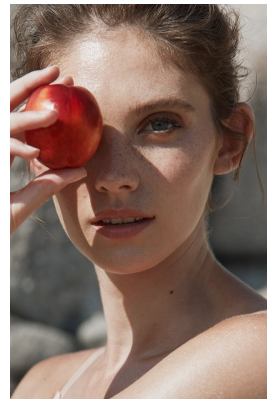

BOSS MODELS

CAPE TOWN

Shot by: MATEJ SCHEJNOR
Hair by: ANJA LUDSKA

KAYLA HANSEN

Height: 183cm Bust: 81cm Waist: 68cm Hips: 93cm Shoe: 8 UK Hair: Light Brown Eyes: Blue

BOSS MODELS

CAPE TOWN

KAYLA HANSEN

Height: 183cm Bust: 81cm Waist: 68cm Hips: 93cm Shoe: 8 UK Hair: Light Brown Eyes: Blue

BOSS MODELS

CAPE TOWN

KAYLA HANSEN

Height: 183cm Bust: 81cm Waist: 68cm Hips: 93cm Shoe: 8 UK Hair: Light Brown Eyes: Blue