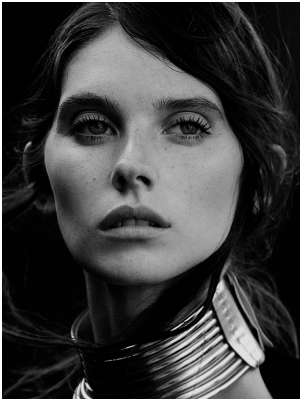

BOSS MODELS

CAPE TOWN

Shot by MATEJ SLOVICNIK
Hair by ANJA LUDSKA

KAYLA HANSEN

Height: 183cm Bust: 81cm Waist: 68cm Hips: 93cm Shoe: 8 UK Hair: Light Brown Eyes: Blue

BOSS MODELS

CAPE TOWN

KAYLA HANSEN

Height: 183cm Bust: 81cm Waist: 68cm Hips: 93cm Shoe: 8 UK Hair: Light Brown Eyes: Blue

BOSS MODELS

CAPE TOWN

KAYLA HANSEN

Height: 183cm Bust: 81cm Waist: 68cm Hips: 93cm Shoe: 8 UK Hair: Light Brown Eyes: Blue