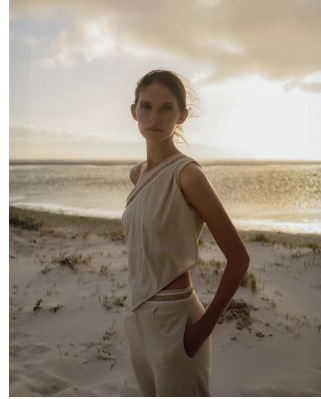

BOSS MODELS

CAPE TOWN

Shot by: MATEJ SLOVICNIK
Hair by: ANJA LUDSKA

KAYLA HANSEN

Height: 183cm Bust: 81cm Waist: 68cm Hips: 93cm Shoe: 8 UK Hair: Light Brown Eyes: Blue

BOSS MODELS

CAPE TOWN

KAYLA HANSEN

Height: 183cm Bust: 81cm Waist: 68cm Hips: 93cm Shoe: 8 UK Hair: Light Brown Eyes: Blue

BOSS MODELS

CAPE TOWN

KAYLA HANSEN

Height: 183cm Bust: 81cm Waist: 68cm Hips: 93cm Shoe: 8 UK Hair: Light Brown Eyes: Blue