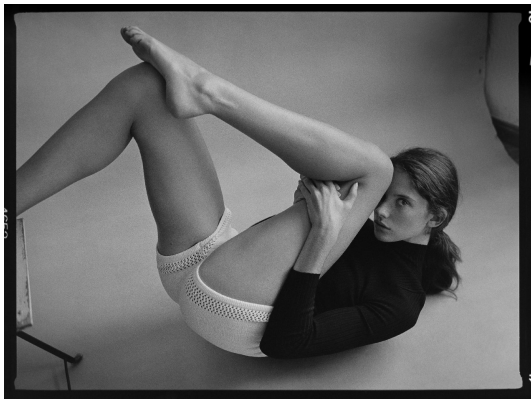

BOSS MODELS

CAPE TOWN

Shot by: MATEJ SCHEJNOR
Hair by: ANJA LUDSKA

KAYLA HANSEN

Height: 183cm Bust: 81cm Waist: 68cm Hips: 93cm Shoe: 8 UK Hair: Light Brown Eyes: Blue

BOSS MODELS

CAPE TOWN

KAYLA HANSEN

Height: 183cm Bust: 81cm Waist: 68cm Hips: 93cm Shoe: 8 UK Hair: Light Brown Eyes: Blue

BOSS MODELS

CAPE TOWN

KAYLA HANSEN

Height: 183cm Bust: 81cm Waist: 68cm Hips: 93cm Shoe: 8 UK Hair: Light Brown Eyes: Blue