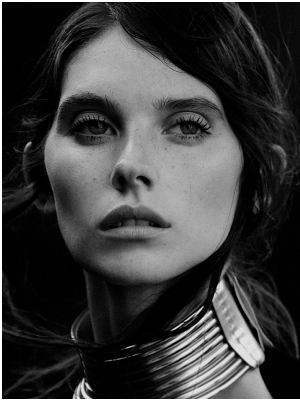

BOSS MODELS

CAPE TOWN

Shot by: MATEJ SCHEJNOR
Hair by: ANJA LUDSON

KAYLA HANSEN

Height: 183cm Bust: 81cm Waist: 68cm Hips: 93cm Shoe: 8 UK Hair: Light Brown Eyes: Blue

BOSS MODELS

CAPE TOWN

KAYLA HANSEN

Height: 183cm Bust: 81cm Waist: 68cm Hips: 93cm Shoe: 8 UK Hair: Light Brown Eyes: Blue

BOSS MODELS

CAPE TOWN

KAYLA HANSEN

Height: 183cm Bust: 81cm Waist: 68cm Hips: 93cm Shoe: 8 UK Hair: Light Brown Eyes: Blue