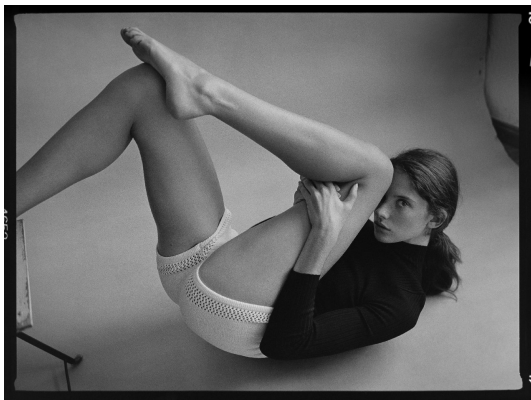

BOSS MODELS

CAPE TOWN

Shot by MATEJ SLOVICNIK
Hair by ANJA LUDSKA

KAYLA HANSEN

Height: 183cm Bust: 81cm Waist: 68cm Hips: 93cm Shoe: 8 UK Hair: Light Brown Eyes: Blue

BOSS MODELS

CAPE TOWN

KAYLA HANSEN

Height: 183cm Bust: 81cm Waist: 68cm Hips: 93cm Shoe: 8 UK Hair: Light Brown Eyes: Blue

BOSS MODELS

CAPE TOWN

KAYLA HANSEN

Height: 183cm Bust: 81cm Waist: 68cm Hips: 93cm Shoe: 8 UK Hair: Light Brown Eyes: Blue