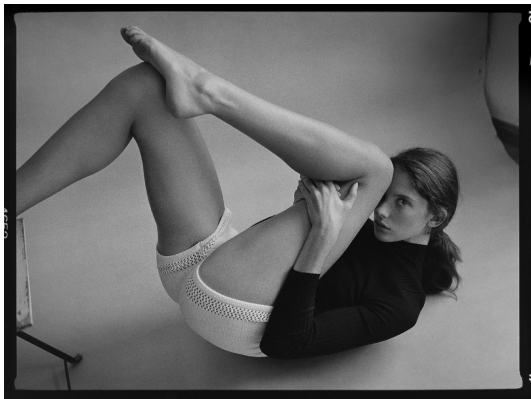

BOSS MODELS

CAPE TOWN

Shot by: MATEJ SCHEJNOR
Hair by: ANJA LUDSON

KAYLA HANSEN

Height: 183cm Bust: 81cm Waist: 68cm Hips: 93cm Shoe: 8 UK Hair: Light Brown Eyes: Blue

BOSS MODELS

CAPE TOWN

KAYLA HANSEN

Height: 183cm Bust: 81cm Waist: 68cm Hips: 93cm Shoe: 8 UK Hair: Light Brown Eyes: Blue

BOSS MODELS

CAPE TOWN

KAYLA HANSEN

Height: 183cm Bust: 81cm Waist: 68cm Hips: 93cm Shoe: 8 UK Hair: Light Brown Eyes: Blue