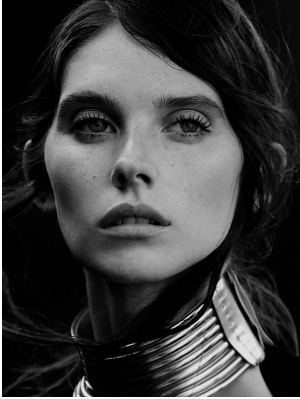

BOSS MODELS

CAPE TOWN

Shot by: MATEJ SLOVICNIK
Hair by: ANJA LUDSKA

KAYLA HANSEN

Height: 183cm Bust: 81cm Waist: 68cm Hips: 93cm Shoe: 8 UK Hair: Light Brown Eyes: Blue

BOSS MODELS

CAPE TOWN

KAYLA HANSEN

Height: 183cm Bust: 81cm Waist: 68cm Hips: 93cm Shoe: 8 UK Hair: Light Brown Eyes: Blue

BOSS MODELS

CAPE TOWN

KAYLA HANSEN

Height: 183cm Bust: 81cm Waist: 68cm Hips: 93cm Shoe: 8 UK Hair: Light Brown Eyes: Blue