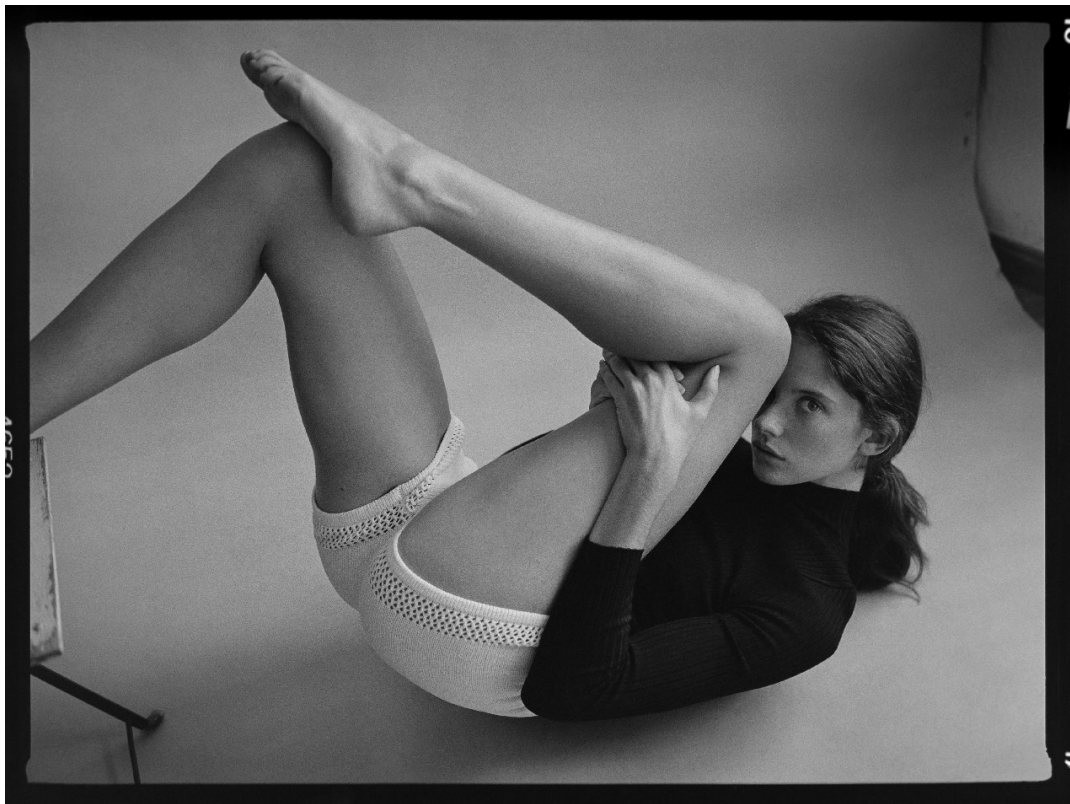

BOSS MODELS

CAPE TOWN

Bikini by **SOFIE SCHNOOR**
Waist Bag by **ASOS DESIGN**

KAYLA HANSEN

Height: 183cm Bust: 81cm Waist: 68cm Hips: 93cm Shoe: 8 UK Hair: Light Brown Eyes: Blue

BOSS MODELS

CAPE TOWN

KAYLA HANSEN