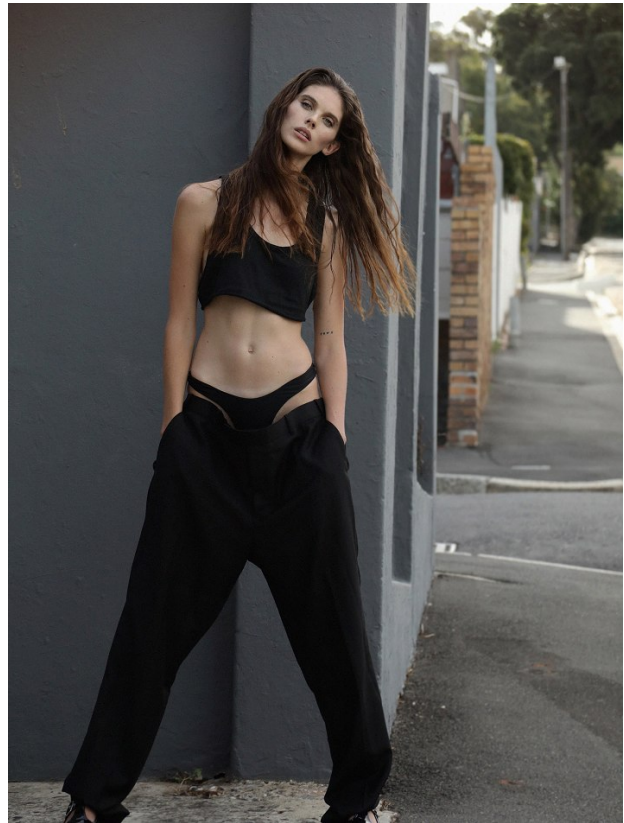

BOSS MODELS

CAPE TOWN

KAYLA HANSEN

Height: 183cm Bust: 81cm Waist: 68cm Hips: 93cm Shoe: 8 UK Hair: Light Brown Eyes: Blue