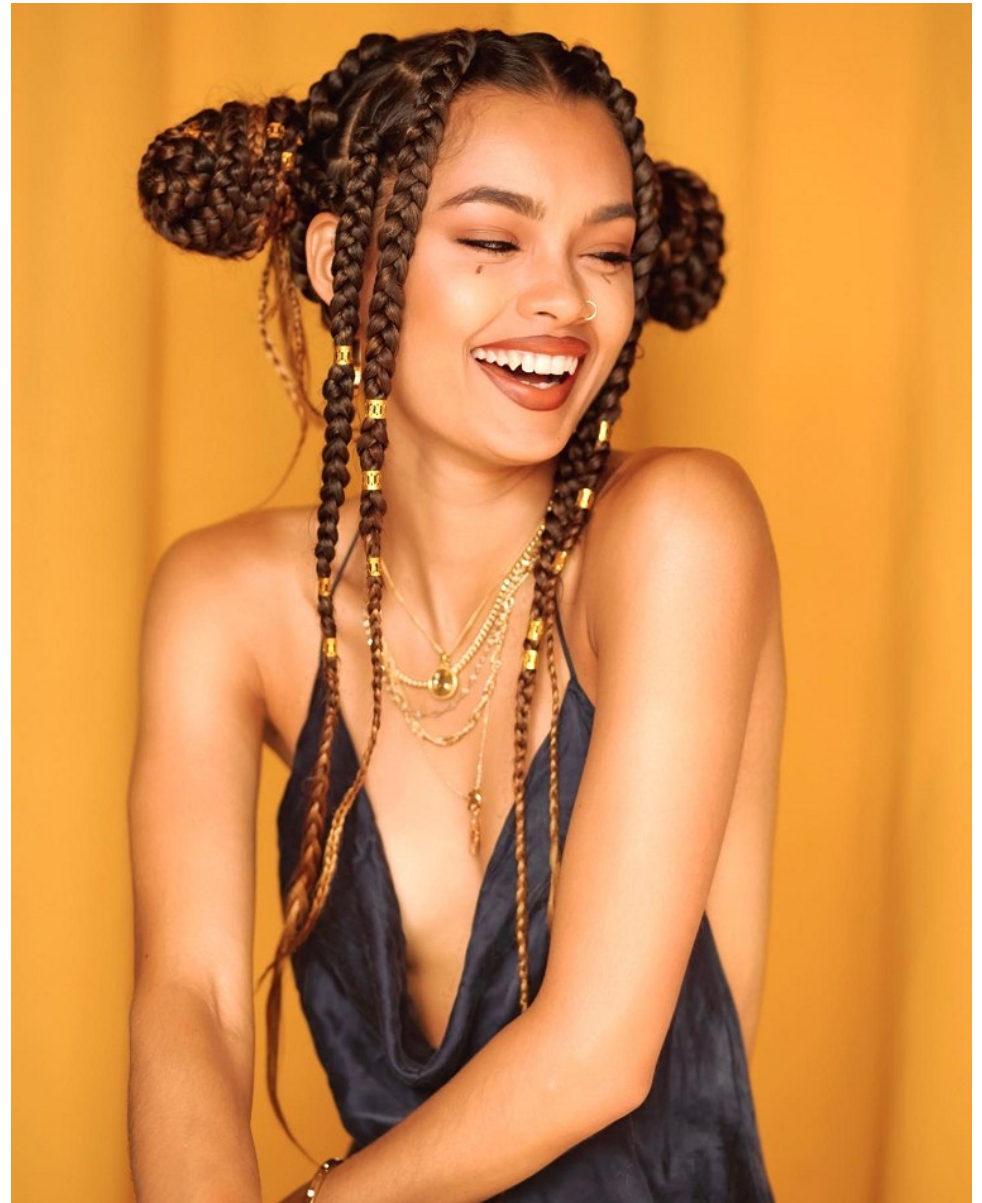

BOSS MODELS

CAPE TOWN

JANA-SKYE BEUKMAN

Height: 165cm Bust: 81cm Waist: 63cm Hips: 92cm Shoe: 4.5 UK Hair: Brown Eyes: Brown