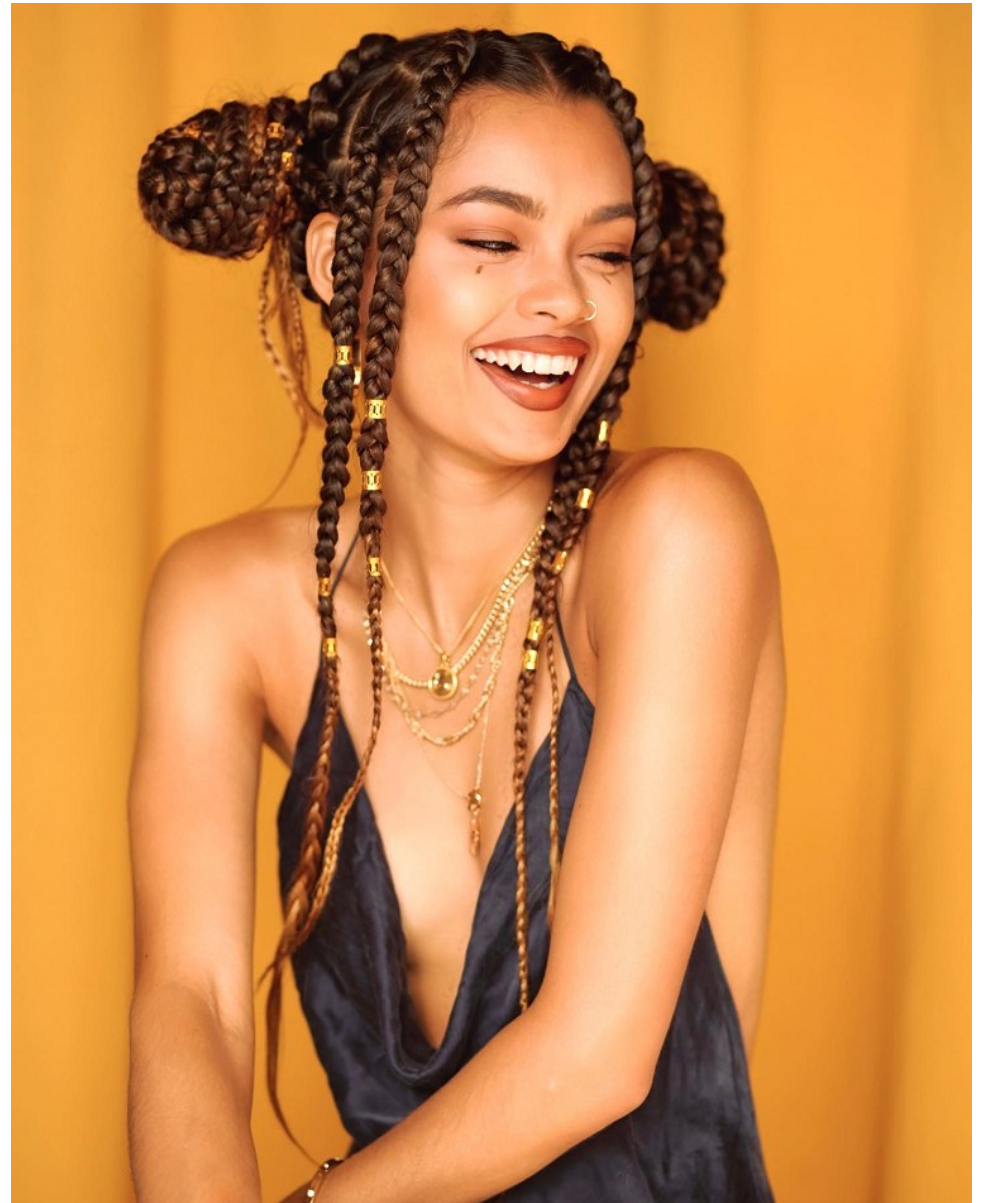

BOSS MODELS

CAPE TOWN

JANA-SKYE BEUKMAN

Height: 165cm Bust: 78cm Waist: 59cm Hips: 89cm Shoe: 4.5 UK Hair: Brown Eyes: Brown