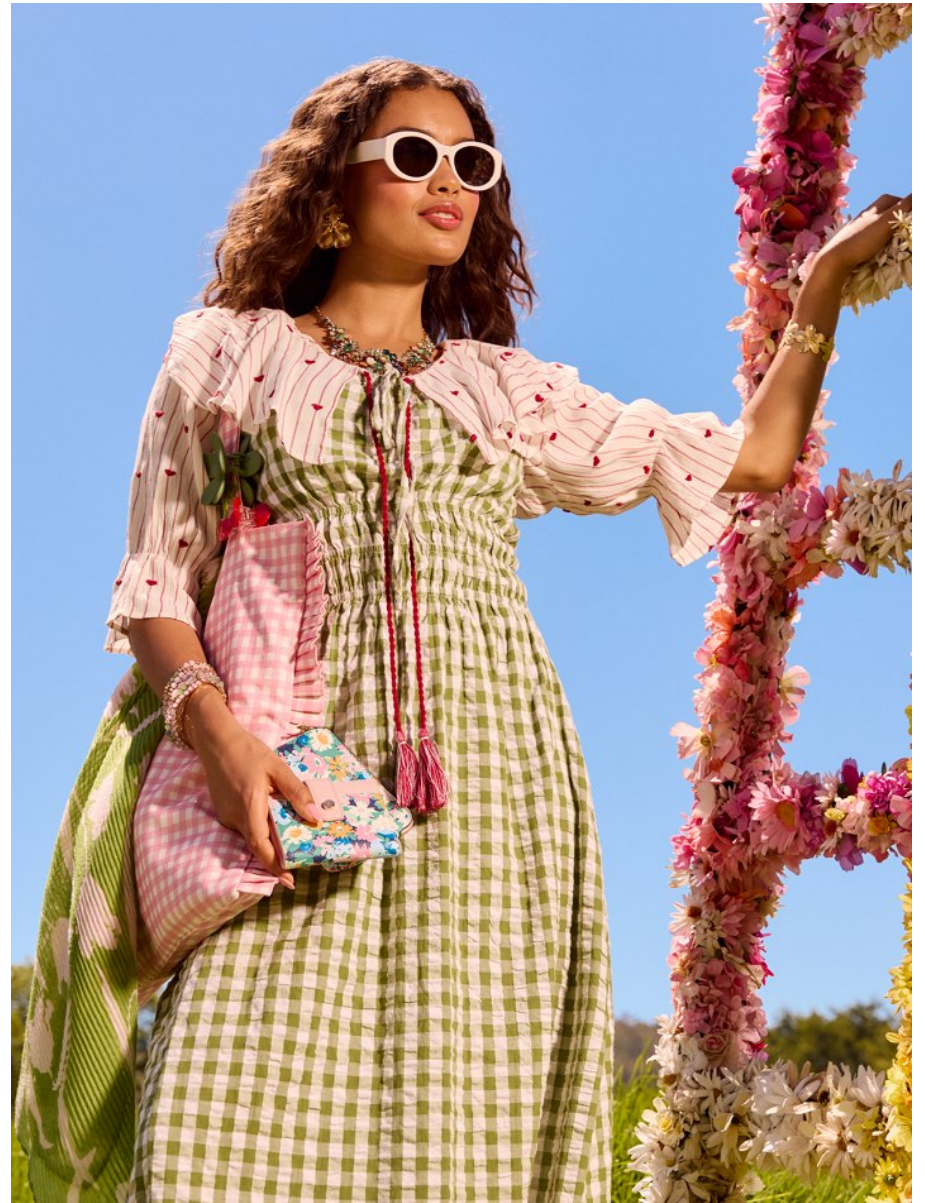

BOSS MODELS

CAPE TOWN

JANA-SKYE BEUKMAN

Height: 165cm Bust: 81cm Waist: 63cm Hips: 92cm Shoe: 4.5 UK Hair: Brown Eyes: Brown

BOSS MODELS

CAPE TOWN

JANA-SKYE BEUKMAN

Height: 165cm Bust: 81cm Waist: 63cm Hips: 92cm Shoe: 4.5 UK Hair: Brown Eyes: Brown