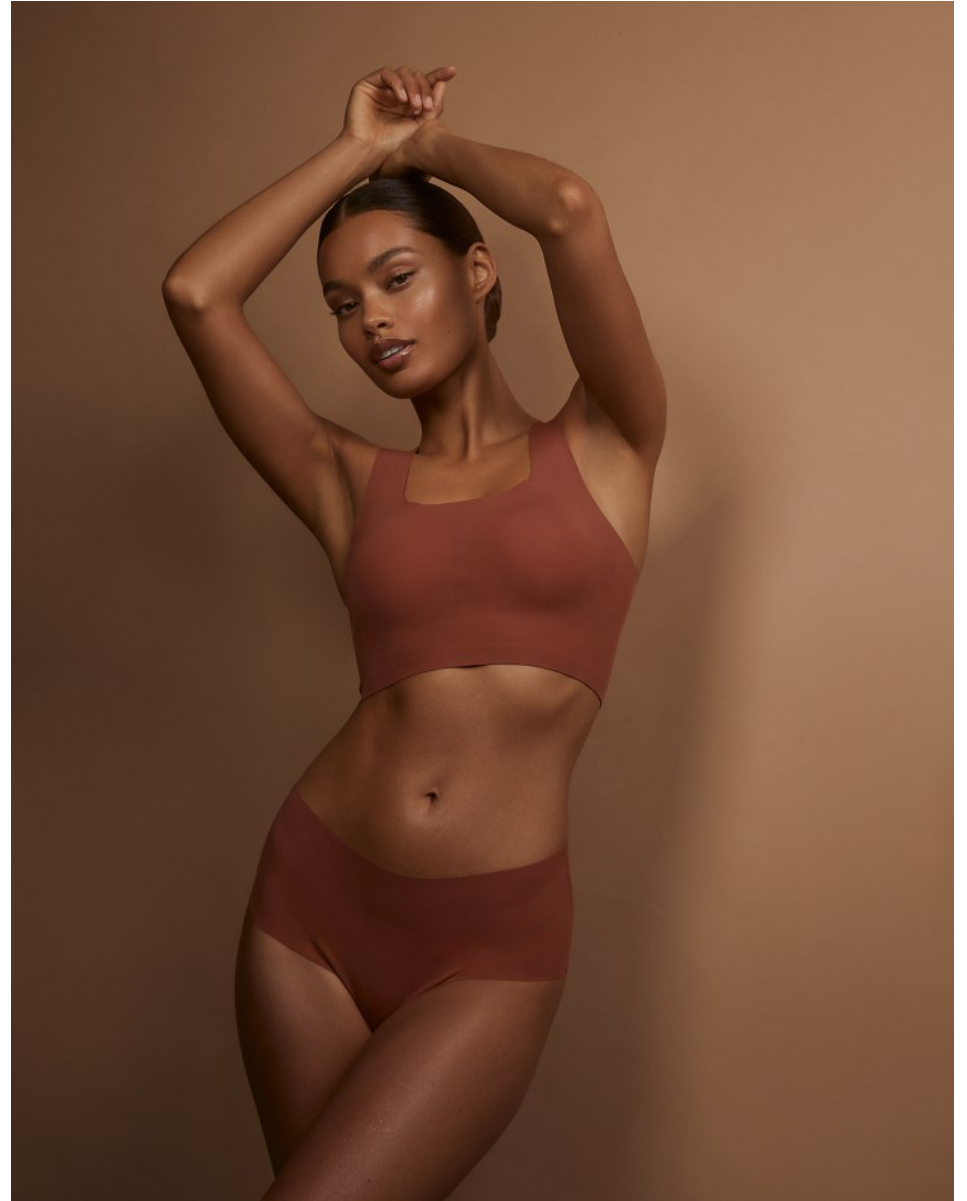

BOSS MODELS

CAPE TOWN

JANA-SKYE BEUKMAN

Height: 165cm Bust: 81cm Waist: 63cm Hips: 92cm Shoe: 4.5 UK Hair: Brown Eyes: Brown

BOSS MODELS

CAPE TOWN

JANA-SKYE BEUKMAN

Height: 165cm Bust: 81cm Waist: 63cm Hips: 92cm Shoe: 4.5 UK Hair: Brown Eyes: Brown