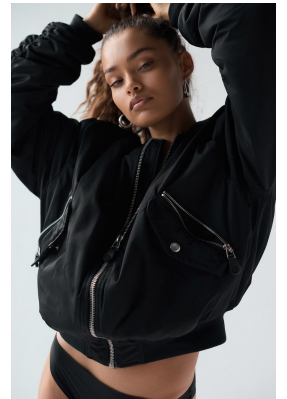

BOSS MODELS

CAPE TOWN

JANA-SKYE BEUKMAN

Height: 165cm Bust: 81cm Waist: 63cm Hips: 92cm Shoe: 4.5 UK Hair: Brown Eyes: Brown

BOSS MODELS

CAPE TOWN

JANA-SKYE BEUKMAN

Height: 165cm Bust: 81cm Waist: 63cm Hips: 92cm Shoe: 4.5 UK Hair: Brown Eyes: Brown

BOSS MODELS

CAPE TOWN

JANA-SKYE BEUKMAN

Height: 165cm Bust: 81cm Waist: 63cm Hips: 92cm Shoe: 4.5 UK Hair: Brown Eyes: Brown