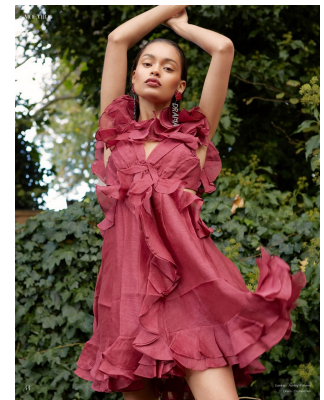

BOSS MODELS

CAPE TOWN

JANA-SKYE BEUKMAN

Height: 165cm Bust: 78cm Waist: 59cm Hips: 89cm Shoe: 4.5 UK Hair: Brown Eyes: Brown

BOSS MODELS

CAPE TOWN

JANA-SKYE BEUKMAN

Height: 165cm Bust: 78cm Waist: 59cm Hips: 89cm Shoe: 4.5 UK Hair: Brown Eyes: Brown

BOSS MODELS

CAPE TOWN

JANA-SKYE BEUKMAN

Height: 165cm Bust: 78cm Waist: 59cm Hips: 89cm Shoe: 4.5 UK Hair: Brown Eyes: Brown