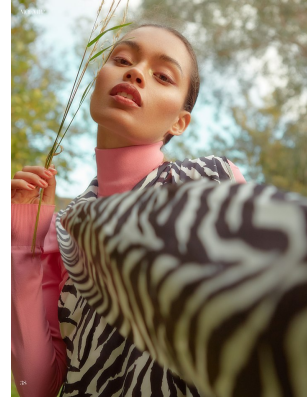

BOSS MODELS

CAPE TOWN

JANA-SKYE BEUKMAN

Height: 165cm Bust: 81cm Waist: 63cm Hips: 92cm Shoe: 4.5 UK Hair: Brown Eyes: Brown

BOSS MODELS

CAPE TOWN

JANA-SKYE BEUKMAN

Height: 165cm Bust: 81cm Waist: 63cm Hips: 92cm Shoe: 4.5 UK Hair: Brown Eyes: Brown

BOSS MODELS

CAPE TOWN

JANA-SKYE BEUKMAN

Height: 165cm Bust: 81cm Waist: 63cm Hips: 92cm Shoe: 4.5 UK Hair: Brown Eyes: Brown