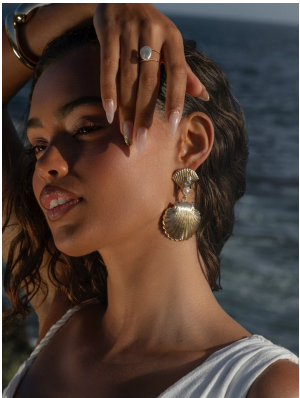

BOSS MODELS

CAPE TOWN

JANA-SKYE BEUKMAN

Height: 165cm Bust: 81cm Waist: 63cm Hips: 92cm Shoe: 4.5 UK Hair: Brown Eyes: Brown

BOSS MODELS

CAPE TOWN

JANA-SKYE BEUKMAN

Height: 165cm Bust: 81cm Waist: 63cm Hips: 92cm Shoe: 4.5 UK Hair: Brown Eyes: Brown

BOSS MODELS

CAPE TOWN

JANA-SKYE BEUKMAN

Height: 165cm Bust: 81cm Waist: 63cm Hips: 92cm Shoe: 4.5 UK Hair: Brown Eyes: Brown