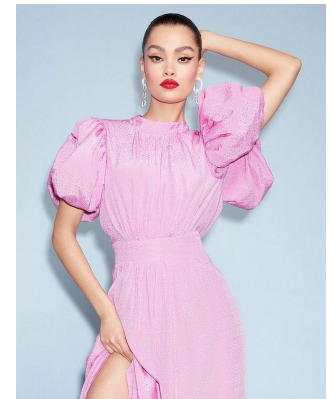

BOSS MODELS

CAPE TOWN

JANA-SKYE BEUKMAN

Height: 165cm Bust: 81cm Waist: 63cm Hips: 92cm Shoe: 4.5 UK Hair: Brown Eyes: Brown

BOSS MODELS

CAPE TOWN

JANA-SKYE BEUKMAN

Height: 165cm Bust: 81cm Waist: 63cm Hips: 92cm Shoe: 4.5 UK Hair: Brown Eyes: Brown

BOSS MODELS

CAPE TOWN

JANA-SKYE BEUKMAN

Height: 165cm Bust: 81cm Waist: 63cm Hips: 92cm Shoe: 4.5 UK Hair: Brown Eyes: Brown