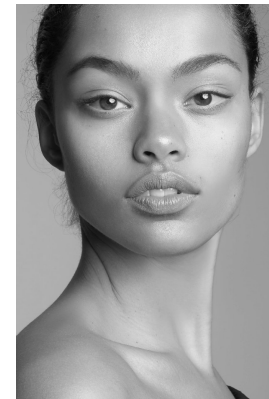

BOSS MODELS

CAPE TOWN

JANA-SKYE BEUKMAN

Height: 165cm Bust: 81cm Waist: 63cm Hips: 92cm Shoe: 4.5 UK Hair: Brown Eyes: Brown

BOSS MODELS

CAPE TOWN

JANA-SKYE BEUKMAN

Height: 165cm Bust: 81cm Waist: 63cm Hips: 92cm Shoe: 4.5 UK Hair: Brown Eyes: Brown

BOSS MODELS

CAPE TOWN

JANA-SKYE BEUKMAN

Height: 165cm Bust: 81cm Waist: 63cm Hips: 92cm Shoe: 4.5 UK Hair: Brown Eyes: Brown