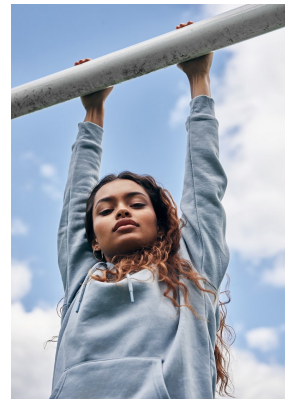

BOSS MODELS

CAPE TOWN

JANA-SKYE BEUKMAN

Height: 165cm Bust: 78cm Waist: 59cm Hips: 89cm Shoe: 4.5 UK Hair: Brown Eyes: Brown

BOSS MODELS

CAPE TOWN

JANA-SKYE BEUKMAN

Height: 165cm Bust: 78cm Waist: 59cm Hips: 89cm Shoe: 4.5 UK Hair: Brown Eyes: Brown

BOSS MODELS

CAPE TOWN

JANA-SKYE BEUKMAN

Height: 165cm Bust: 78cm Waist: 59cm Hips: 89cm Shoe: 4.5 UK Hair: Brown Eyes: Brown