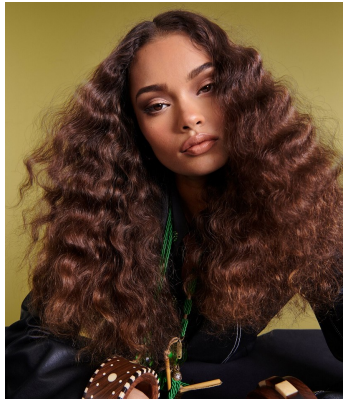

BOSS MODELS

CAPE TOWN

JANA-SKYE BEUKMAN

Height: 165cm Bust: 78cm Waist: 59cm Hips: 89cm Shoe: 4.5 UK Hair: Brown Eyes: Brown

BOSS MODELS

CAPE TOWN

JANA-SKYE BEUKMAN

Height: 165cm Bust: 78cm Waist: 59cm Hips: 89cm Shoe: 4.5 UK Hair: Brown Eyes: Brown

BOSS MODELS

CAPE TOWN

JANA-SKYE BEUKMAN

Height: 165cm Bust: 78cm Waist: 59cm Hips: 89cm Shoe: 4.5 UK Hair: Brown Eyes: Brown