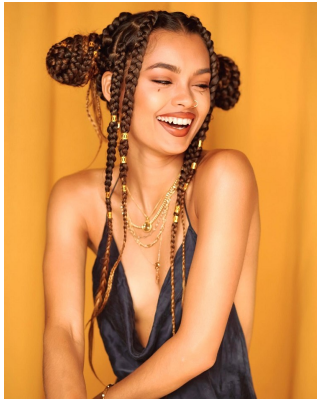

BOSS MODELS

CAPE TOWN

JANA-SKYE BEUKMAN

Height: 165cm Bust: 78cm Waist: 59cm Hips: 89cm Shoe: 4.5 UK Hair: Brown Eyes: Brown

BOSS MODELS

CAPE TOWN

JANA-SKYE BEUKMAN

Height: 165cm Bust: 78cm Waist: 59cm Hips: 89cm Shoe: 4.5 UK Hair: Brown Eyes: Brown

BOSS MODELS

CAPE TOWN

JANA-SKYE BEUKMAN

Height: 165cm Bust: 78cm Waist: 59cm Hips: 89cm Shoe: 4.5 UK Hair: Brown Eyes: Brown