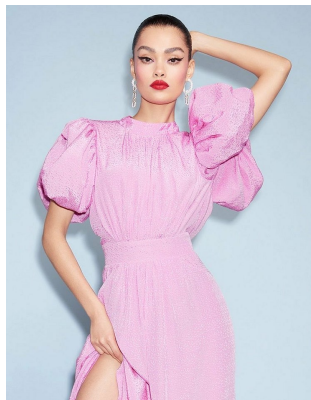

BOSS MODELS

CAPE TOWN

JANA-SKYE BEUKMAN

Height: 165cm Bust: 78cm Waist: 59cm Hips: 89cm Shoe: 4.5 UK Hair: Brown Eyes: Brown

BOSS MODELS

CAPE TOWN

JANA-SKYE BEUKMAN

Height: 165cm Bust: 78cm Waist: 59cm Hips: 89cm Shoe: 4.5 UK Hair: Brown Eyes: Brown

BOSS MODELS

CAPE TOWN

JANA-SKYE BEUKMAN

Height: 165cm Bust: 78cm Waist: 59cm Hips: 89cm Shoe: 4.5 UK Hair: Brown Eyes: Brown