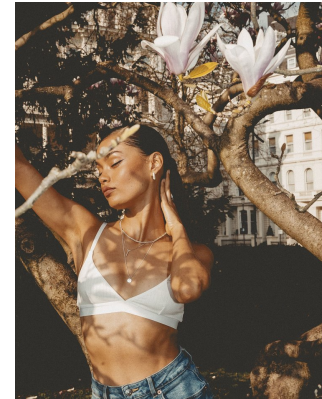

BOSS MODELS

CAPE TOWN

JANA-SKYE BEUKMAN

Height: 165cm Bust: 81cm Waist: 63cm Hips: 92cm Shoe: 4.5 UK Hair: Brown Eyes: Brown

BOSS MODELS

CAPE TOWN

JANA-SKYE BEUKMAN

Height: 165cm Bust: 81cm Waist: 63cm Hips: 92cm Shoe: 4.5 UK Hair: Brown Eyes: Brown

BOSS MODELS

CAPE TOWN

JANA-SKYE BEUKMAN

Height: 165cm Bust: 81cm Waist: 63cm Hips: 92cm Shoe: 4.5 UK Hair: Brown Eyes: Brown