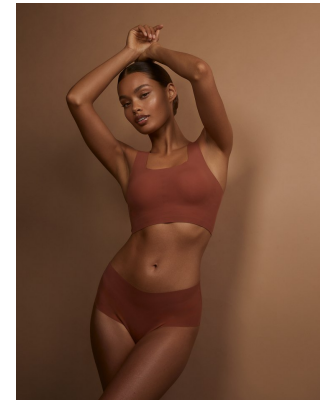

BOSS MODELS

CAPE TOWN

JANA-SKYE BEUKMAN

Height: 165cm Bust: 81cm Waist: 63cm Hips: 92cm Shoe: 4.5 UK Hair: Brown Eyes: Brown

BOSS MODELS

CAPE TOWN

JANA-SKYE BEUKMAN

Height: 165cm Bust: 81cm Waist: 63cm Hips: 92cm Shoe: 4.5 UK Hair: Brown Eyes: Brown

BOSS MODELS

CAPE TOWN

JANA-SKYE BEUKMAN

Height: 165cm Bust: 81cm Waist: 63cm Hips: 92cm Shoe: 4.5 UK Hair: Brown Eyes: Brown