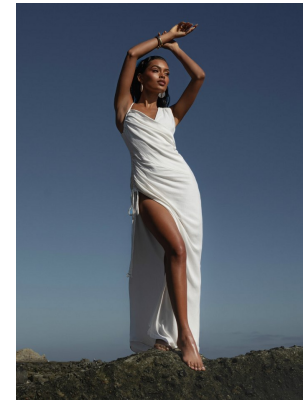

BOSS MODELS

CAPE TOWN

JANA-SKYE BEUKMAN

Height: 165cm Bust: 78cm Waist: 59cm Hips: 89cm Shoe: 4.5 UK Hair: Brown Eyes: Brown

BOSS MODELS

CAPE TOWN

JANA-SKYE BEUKMAN

Height: 165cm Bust: 78cm Waist: 59cm Hips: 89cm Shoe: 4.5 UK Hair: Brown Eyes: Brown

BOSS MODELS

CAPE TOWN

JANA-SKYE BEUKMAN

Height: 165cm Bust: 78cm Waist: 59cm Hips: 89cm Shoe: 4.5 UK Hair: Brown Eyes: Brown