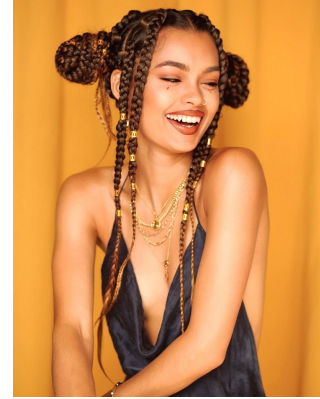

BOSS MODELS

CAPE TOWN

JANA-SKYE BEUKMAN

Height: 165cm Bust: 81cm Waist: 63cm Hips: 92cm Shoe: 4.5 UK Hair: Brown Eyes: Brown

BOSS MODELS

CAPE TOWN

JANA-SKYE BEUKMAN

Height: 165cm Bust: 81cm Waist: 63cm Hips: 92cm Shoe: 4.5 UK Hair: Brown Eyes: Brown

BOSS MODELS

CAPE TOWN

JANA-SKYE BEUKMAN

Height: 165cm Bust: 81cm Waist: 63cm Hips: 92cm Shoe: 4.5 UK Hair: Brown Eyes: Brown