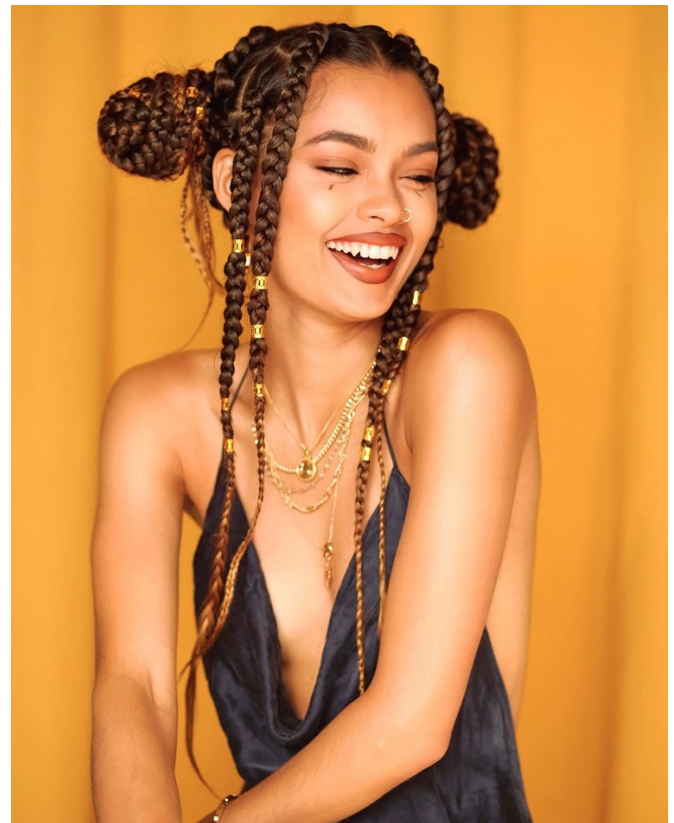

BOSS MODELS

CAPE TOWN

JANA-SKYE BEUKMAN

Height: 165cm Bust: 78cm Waist: 59cm Hips: 89cm Shoe: 4.5 UK Hair: Brown Eyes: Brown

BOSS MODELS

CAPE TOWN

JANA-SKYE BEUKMAN

Height: 165cm Bust: 78cm Waist: 59cm Hips: 89cm Shoe: 4.5 UK Hair: Brown Eyes: Brown