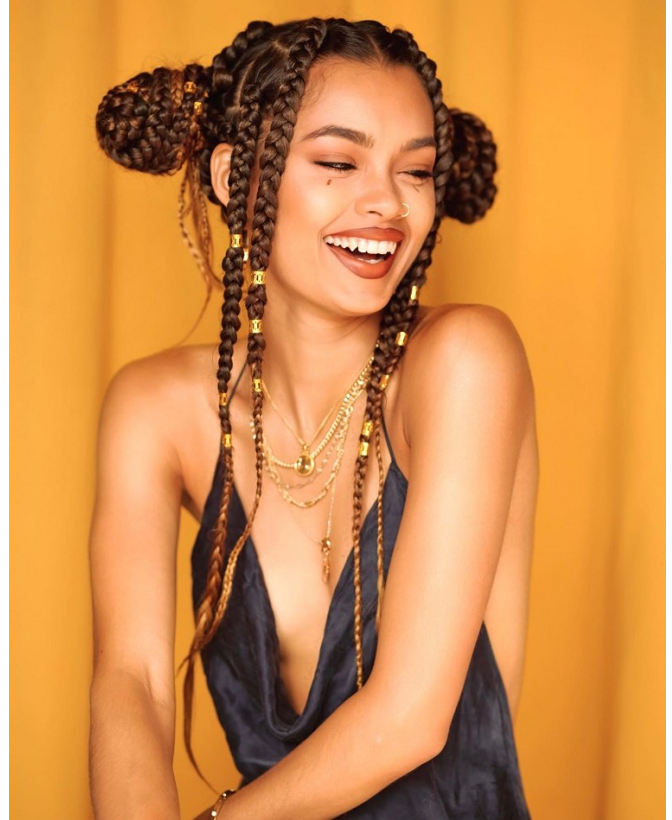

BOSS MODELS

CAPE TOWN

JANA-SKYE BEUKMAN

Height: 165cm Bust: 81cm Waist: 63cm Hips: 92cm Shoe: 4.5 UK Hair: Brown Eyes: Brown