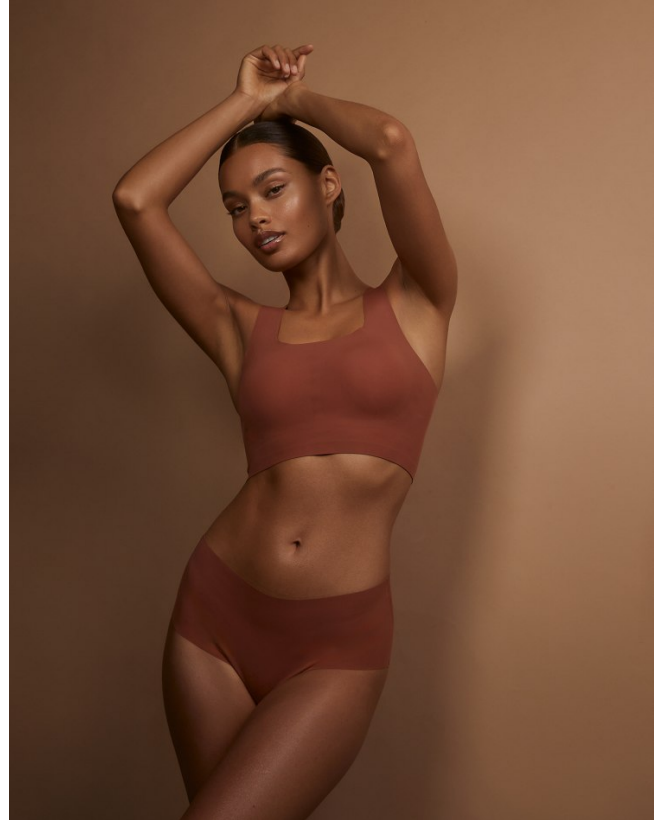

BOSS MODELS

CAPE TOWN

JANA-SKYE BEUKMAN

Height: 165cm Bust: 78cm Waist: 59cm Hips: 89cm Shoe: 4.5 UK Hair: Brown Eyes: Brown

BOSS MODELS

CAPE TOWN

JANA-SKYE BEUKMAN

Height: 165cm Bust: 78cm Waist: 59cm Hips: 89cm Shoe: 4.5 UK Hair: Brown Eyes: Brown