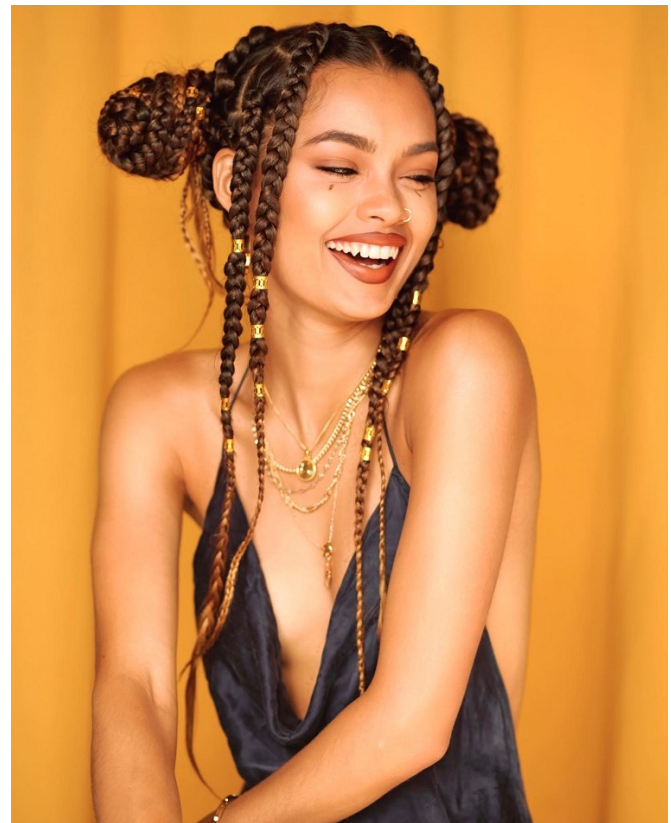

BOSS MODELS

CAPE TOWN

JANA-SKYE BEUKMAN

Height: 165cm Bust: 81cm Waist: 63cm Hips: 92cm Shoe: 4.5 UK Hair: Brown Eyes: Brown

BOSS MODELS

CAPE TOWN

JANA-SKYE BEUKMAN

Height: 165cm Bust: 81cm Waist: 63cm Hips: 92cm Shoe: 4.5 UK Hair: Brown Eyes: Brown