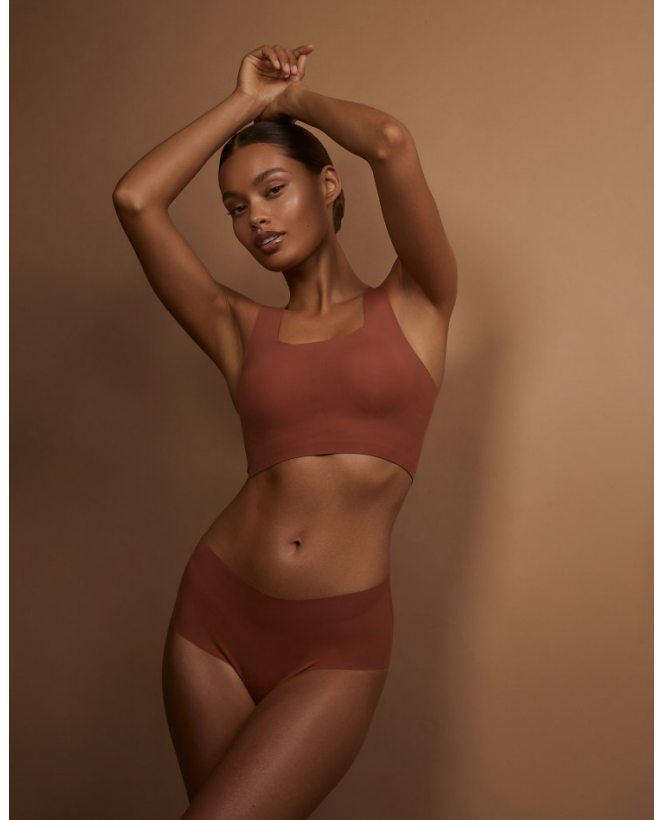

BOSS MODELS

CAPE TOWN

JANA-SKYE BEUKMAN

Height: 165cm Bust: 81cm Waist: 63cm Hips: 92cm Shoe: 4.5 UK Hair: Brown Eyes: Brown