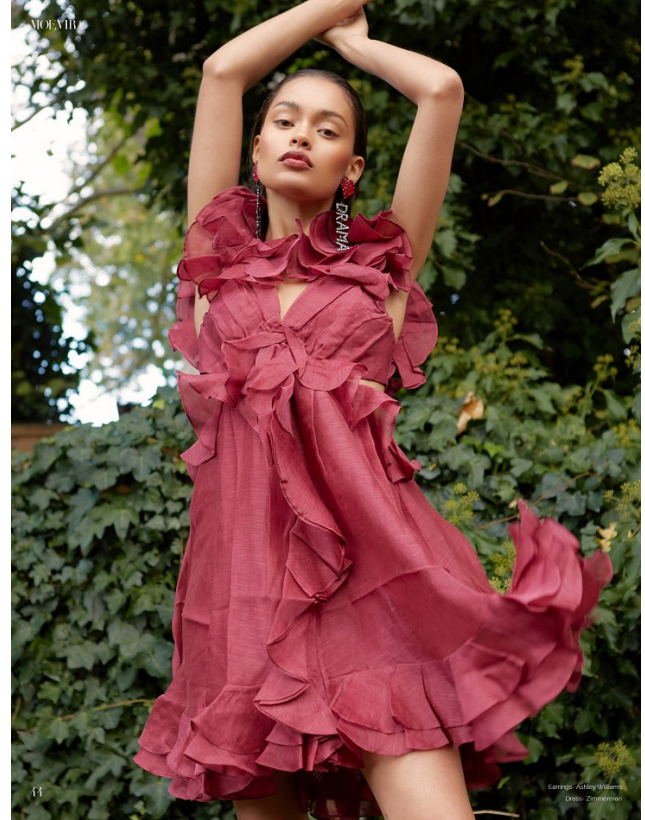

BOSS MODELS

CAPE TOWN

JANA-SKYE BEUKMAN

Height: 165cm Bust: 78cm Waist: 59cm Hips: 89cm Shoe: 4.5 UK Hair: Brown Eyes: Brown

BOSS MODELS

CAPE TOWN

JANA-SKYE BEUKMAN

Height: 165cm Bust: 78cm Waist: 59cm Hips: 89cm Shoe: 4.5 UK Hair: Brown Eyes: Brown