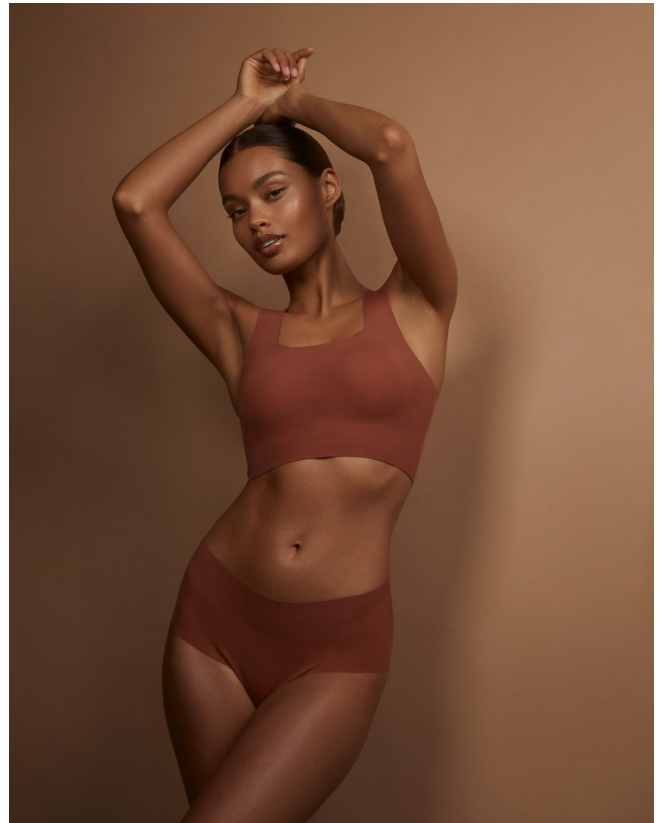

BOSS MODELS

CAPE TOWN

JANA-SKYE BEUKMAN

Height: 165cm Bust: 81cm Waist: 63cm Hips: 92cm Shoe: 4.5 UK Hair: Brown Eyes: Brown

BOSS MODELS

CAPE TOWN

JANA-SKYE BEUKMAN

Height: 165cm Bust: 81cm Waist: 63cm Hips: 92cm Shoe: 4.5 UK Hair: Brown Eyes: Brown