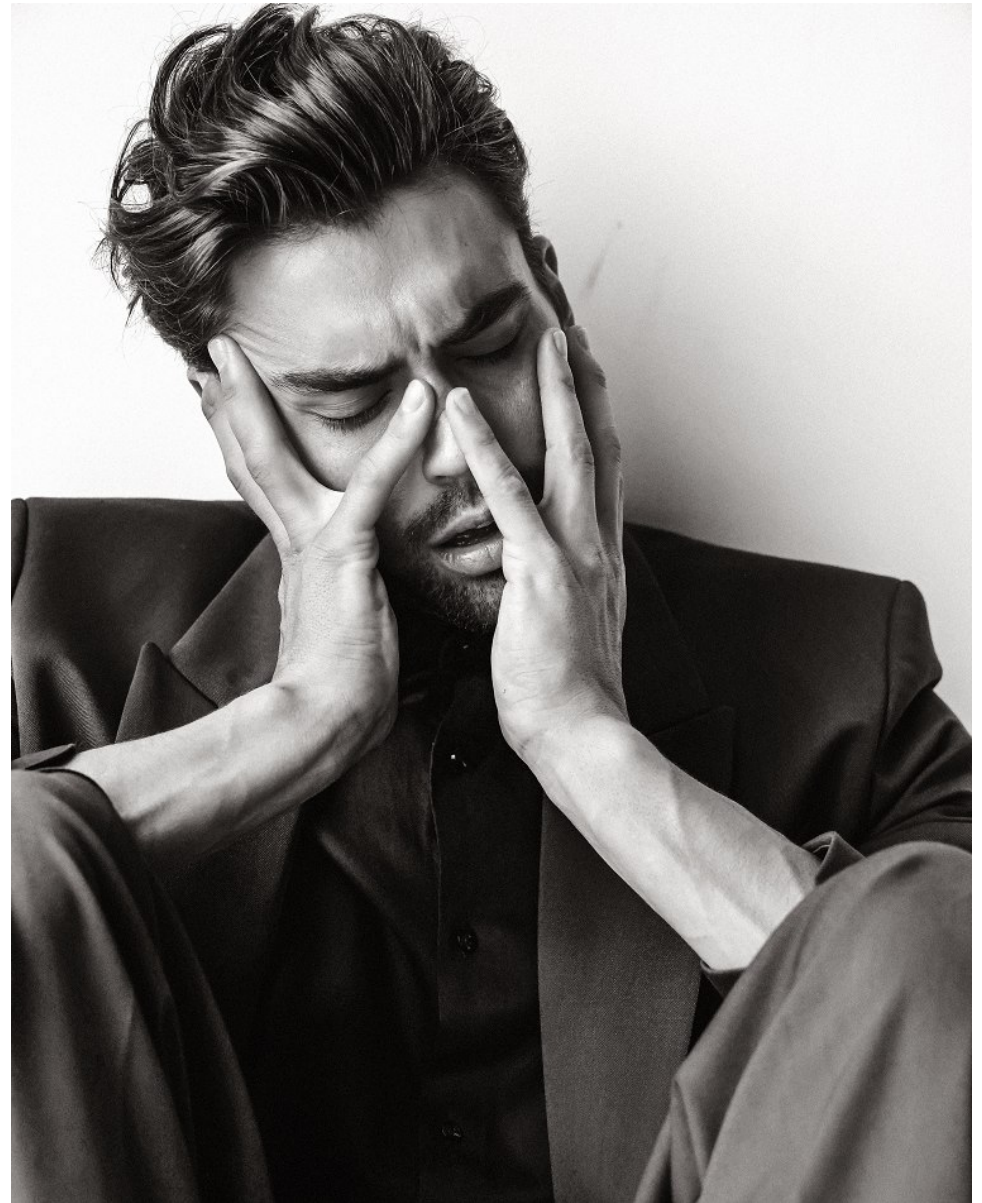

BOSS MODELS

CAPE TOWN

NIKOLAI FÜRNISS

Height: 186cm Chest: 98cm Waist: 78cm Shoe: 8.5 UK Hair: Brown Eyes: Hazel

BOSS MODELS

CAPE TOWN

NIKOLAI FÜRNISS

Height: 186cm Chest: 98cm Waist: 78cm Shoe: 8.5 UK Hair: Brown Eyes: Hazel