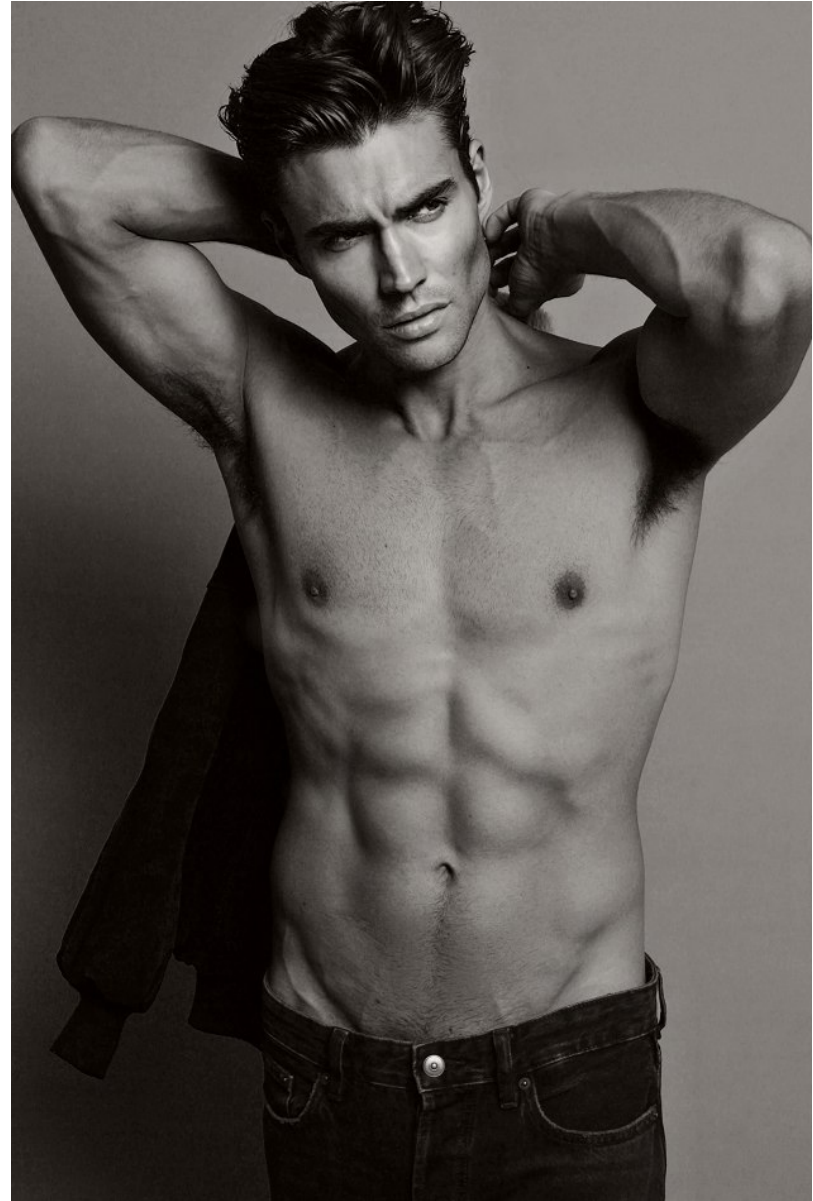

BOSS MODELS

CAPE TOWN

NIKOLAI FÜRNISS

Height: 186cm Chest: 98cm Waist: 78cm Shoe: 8.5 UK Hair: Brown Eyes: Hazel