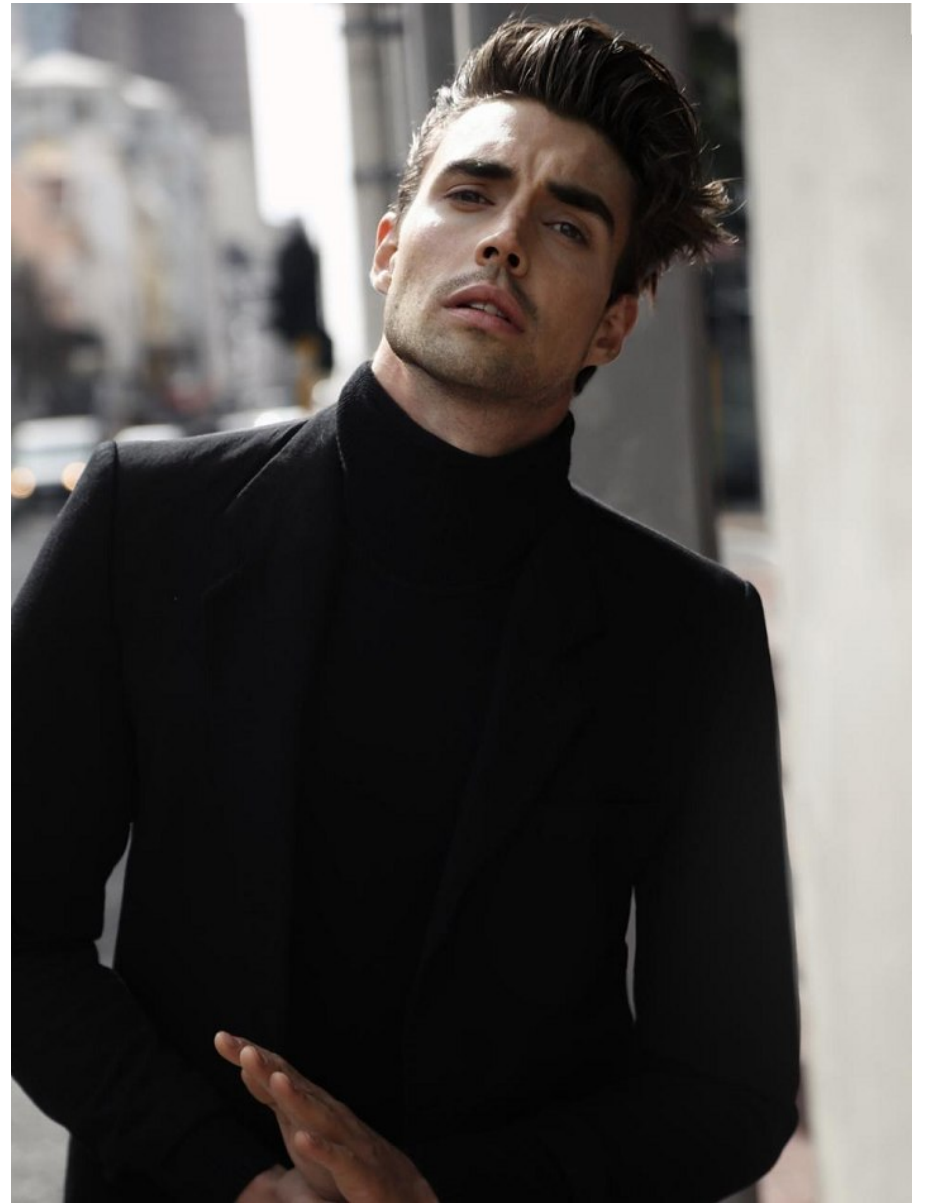

BOSS MODELS

CAPE TOWN

NIKOLAI FÜRNISS

Height: 186cm Chest: 98cm Waist: 78cm Shoe: 8.5 UK Hair: Brown Eyes: Hazel