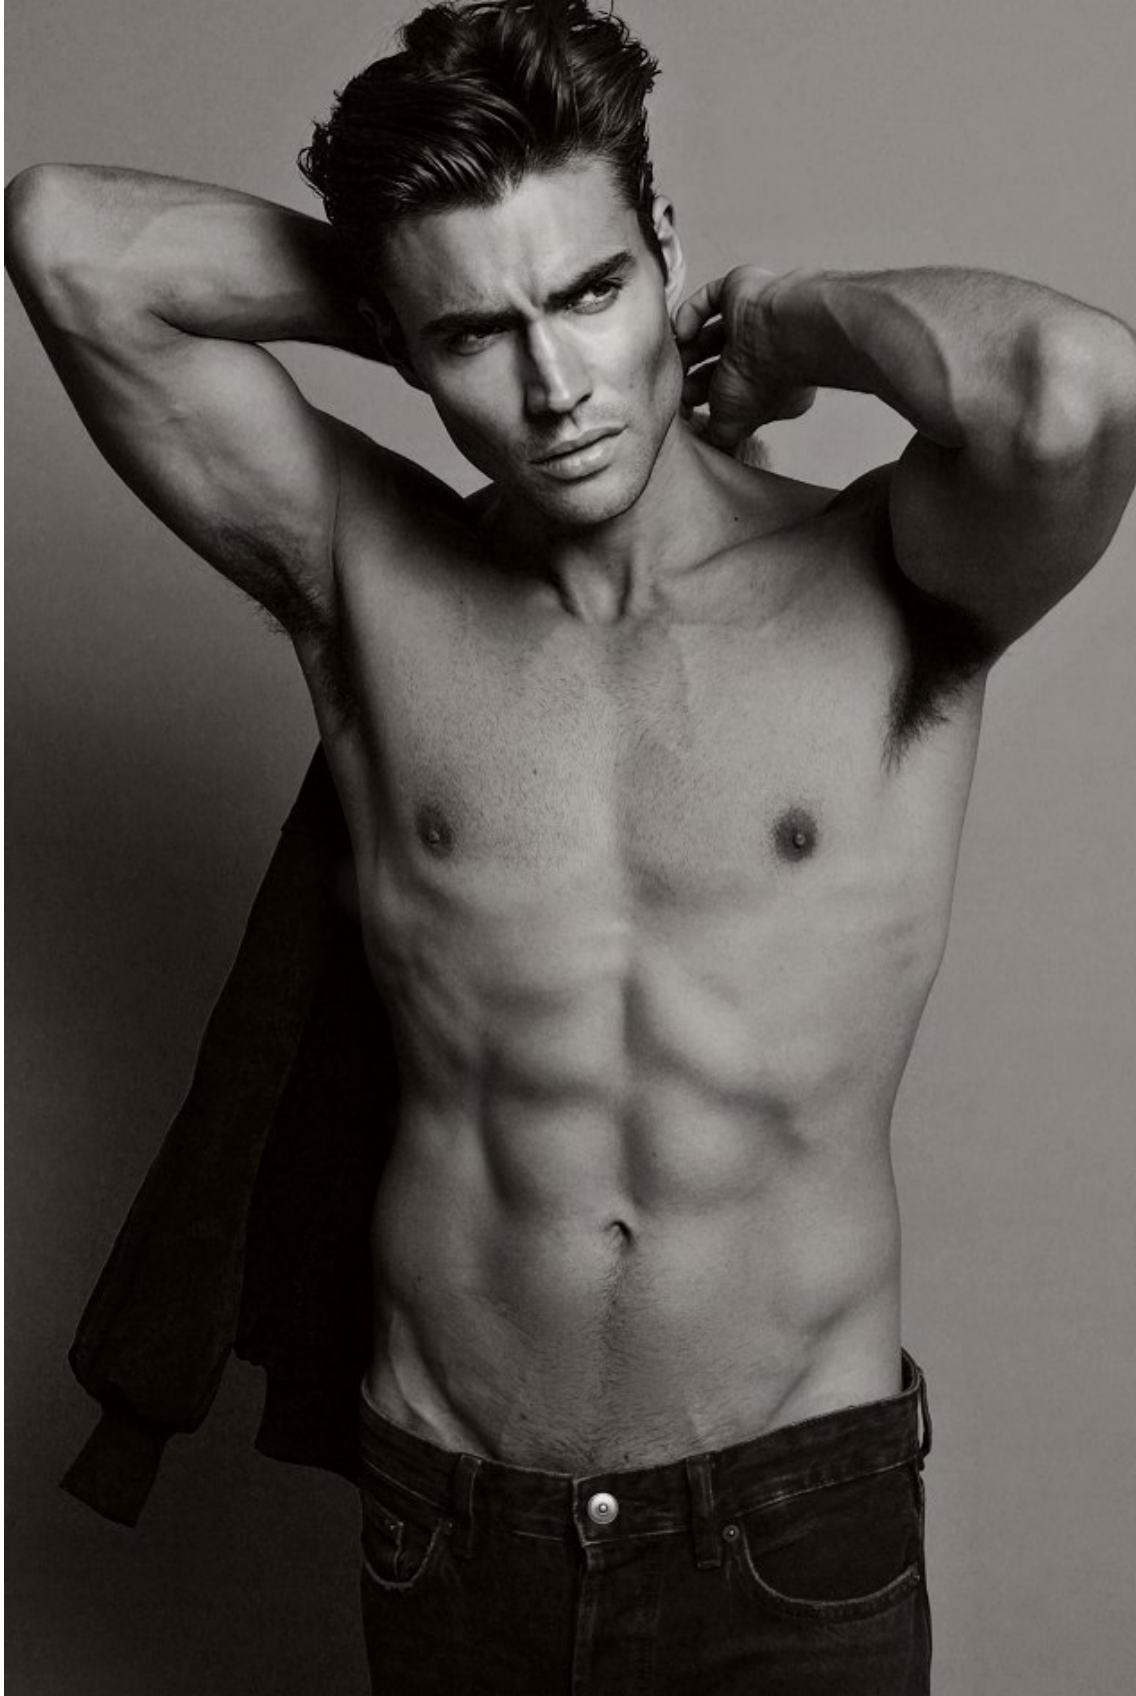

NIKOLAI FÜRNISS

BOSS MODELS

CAPE TOWN

Height: 186cm Chest: 98cm Waist: 78cm Shoe: 8.5 UK Hair: Brown Eyes: Hazel