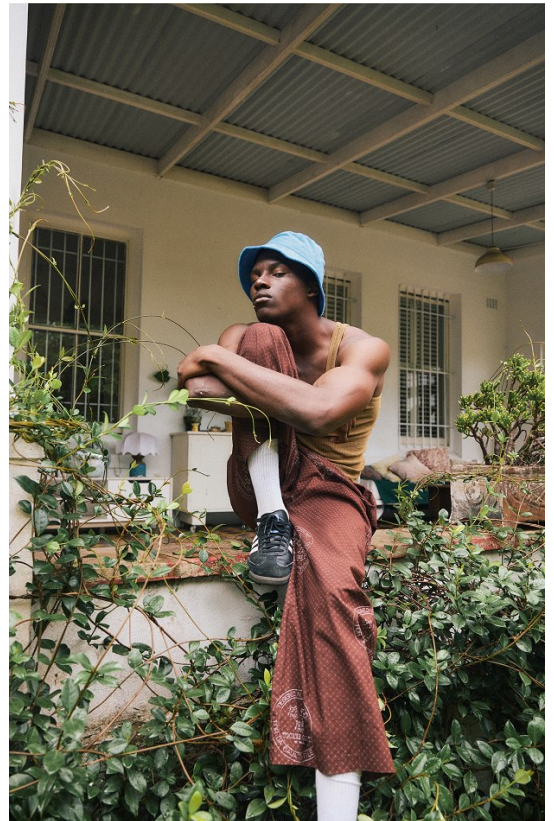

BOSS MODELS

CAPE TOWN

WILSON ARINZE

Height: 189cm Chest: 104cm Waist: 82cm Suit: 41 L Shoe: 11 UK Hair: Black Eyes: Brown

BOSS MODELS

CAPE TOWN

WILSON ARINZE

Height: 189cm Chest: 104cm Waist: 82cm Suit: 41 L Shoe: 11 UK Hair: Black Eyes: Brown