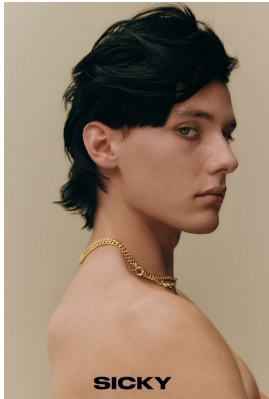

BOSS MODELS

CAPE TOWN

KHENKS MARR

Height: 185cm Chest: 94cm Waist: 72cm Suit: 38 R Shoe: 10 UK Hair: Black Eyes: Green/Grey

BOSS MODELS

CAPE TOWN

KHENKS MARR

Height: 185cm Chest: 94cm Waist: 72cm Suit: 38 R Shoe: 10 UK Hair: Black Eyes: Green/Grey