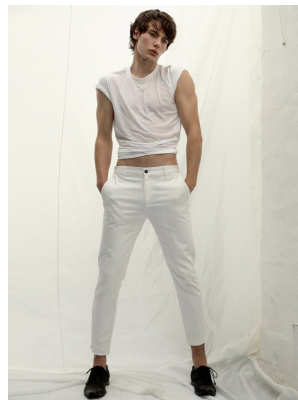

BOSS MODELS

CAPE TOWN

KHENKS MARR

Height: 185cm Chest: 94cm Waist: 72cm Suit: 38 R Shoe: 10 UK Hair: Black Eyes: Green/Grey

BOSS MODELS

CAPE TOWN

KHENKS MARR

Height: 185cm Chest: 94cm Waist: 72cm Suit: 38 R Shoe: 10 UK Hair: Black Eyes: Green/Grey