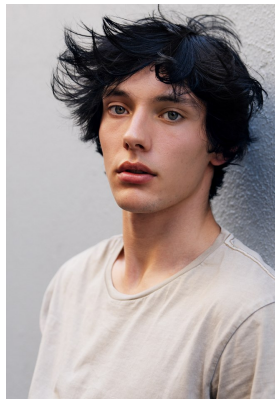

BOSS MODELS

CAPE TOWN

KHENKS MARR

Height: 185cm Chest: 94cm Waist: 72cm Suit: 38 R Shoe: 10 UK Hair: Black Eyes: Green/Grey

BOSS MODELS

CAPE TOWN

KHENKS MARR

Height: 185cm Chest: 94cm Waist: 72cm Suit: 38 R Shoe: 10 UK Hair: Black Eyes: Green/Grey