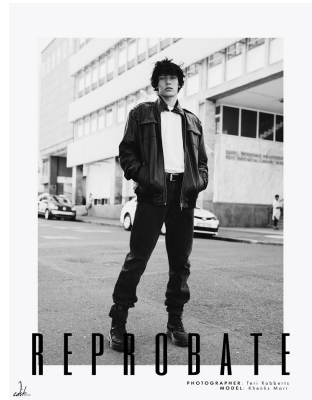

BOSS MODELS

CAPE TOWN

KHENKS MARR

Height: 185cm Chest: 94cm Waist: 72cm Suit: 38 R Shoe: 10 UK Hair: Black Eyes: Green/Grey

BOSS MODELS

CAPE TOWN

KHENKS MARR

Height: 185cm Chest: 94cm Waist: 72cm Suit: 38 R Shoe: 10 UK Hair: Black Eyes: Green/Grey