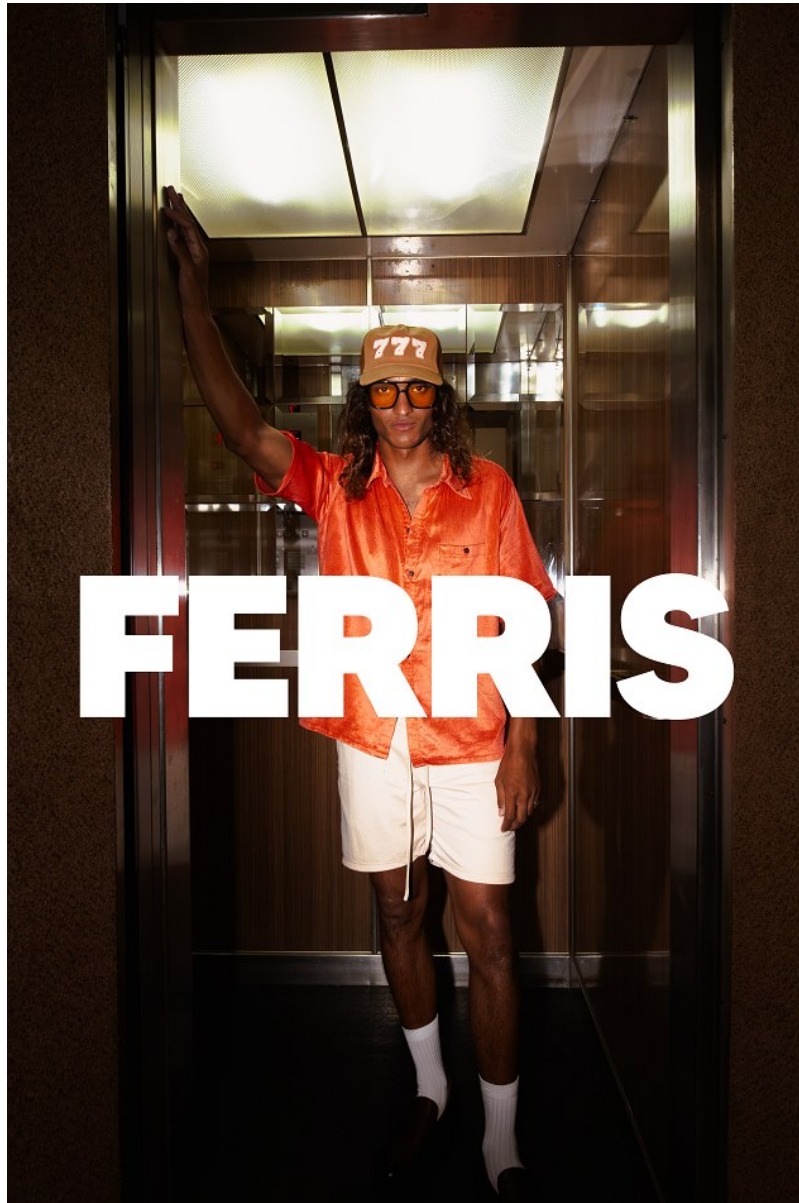

JADEN HOEDEMAKER

BOSS MODELS

CAPE TOWN

JADEN HOEDEMAKER

Height: 181cm Chest: 98cm Waist: 79cm Suit: 40 R Shoe: 10 UK Hair: Brown Eyes: Brown