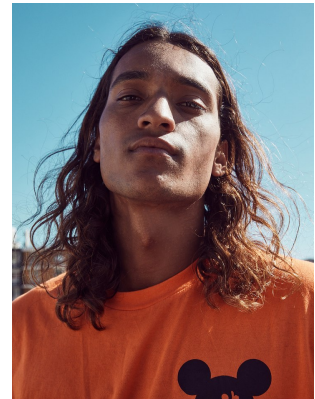

BOSS MODELS

CAPE TOWN

JADEN HOEDEMAKER

Height: 181cm Chest: 98cm Waist: 79cm Suit: 40 R Shoe: 10 UK Hair: Brown Eyes: Brown

BOSS MODELS

CAPE TOWN

JADEN HOEDEMAKER

Height: 181cm Chest: 98cm Waist: 79cm Suit: 40 R Shoe: 10 UK Hair: Brown Eyes: Brown