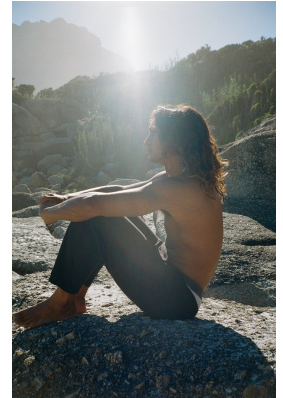

BOSS MODELS

CAPE TOWN

JADEN HOEDEMAKER

Height: 181cm Chest: 98cm Waist: 79cm Suit: 40 R Shoe: 10 UK Hair: Brown Eyes: Brown

BOSS MODELS

CAPE TOWN

JADEN HOEDEMAKER

Height: 181cm Chest: 98cm Waist: 79cm Suit: 40 R Shoe: 10 UK Hair: Brown Eyes: Brown