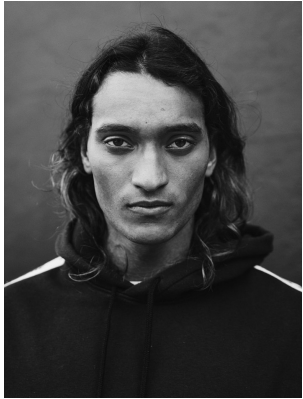

BOSS MODELS

CAPE TOWN

JADEN HOEDEMAKER

Height: 181cm Chest: 98cm Waist: 79cm Suit: 40 R Shoe: 10 UK Hair: Brown Eyes: Brown

BOSS MODELS

CAPE TOWN

JADEN HOEDEMAKER

Height: 181cm Chest: 98cm Waist: 79cm Suit: 40 R Shoe: 10 UK Hair: Brown Eyes: Brown