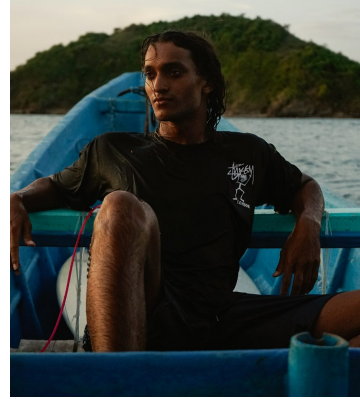

BOSS MODELS

CAPE TOWN

JADEN HOEDEMAKER

Height: 181cm Chest: 98cm Waist: 79cm Suit: 40 R Shoe: 10 UK Hair: Brown Eyes: Brown

BOSS MODELS

CAPE TOWN

JADEN HOEDEMAKER

Height: 181cm Chest: 98cm Waist: 79cm Suit: 40 R Shoe: 10 UK Hair: Brown Eyes: Brown