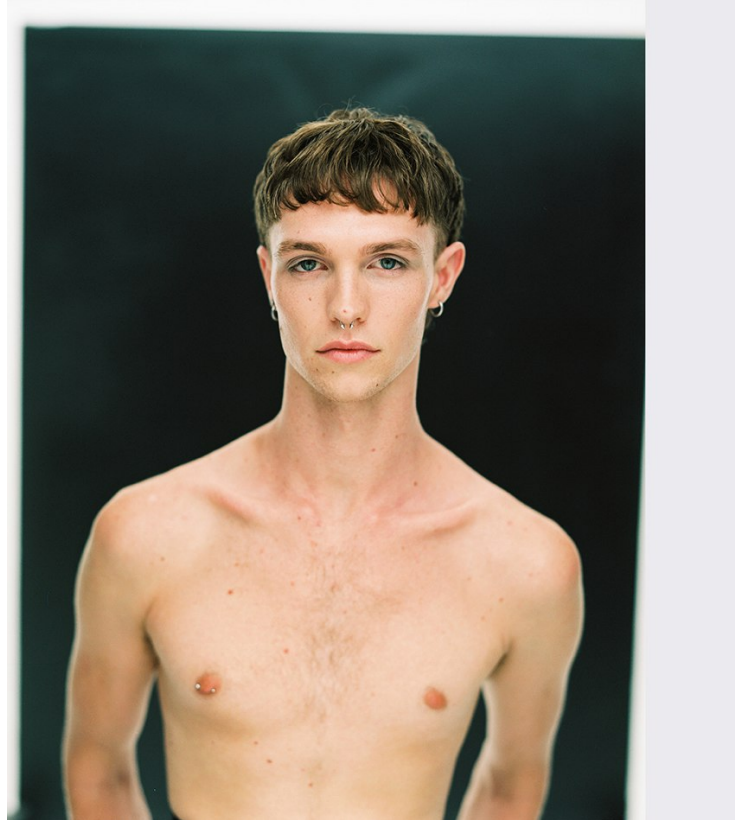

BOSS MODELS

CAPE TOWN

TYRON NESS

Height: 188cm Chest: 90cm Waist: 71cm Suit: 36 L Shoe: 10.5 UK Hair: Light Brown Eyes: Blue

BOSS MODELS

CAPE TOWN

TYRON NESS

Height: 188cm Chest: 90cm Waist: 71cm Suit: 36 L Shoe: 10.5 UK Hair: Light Brown Eyes: Blue