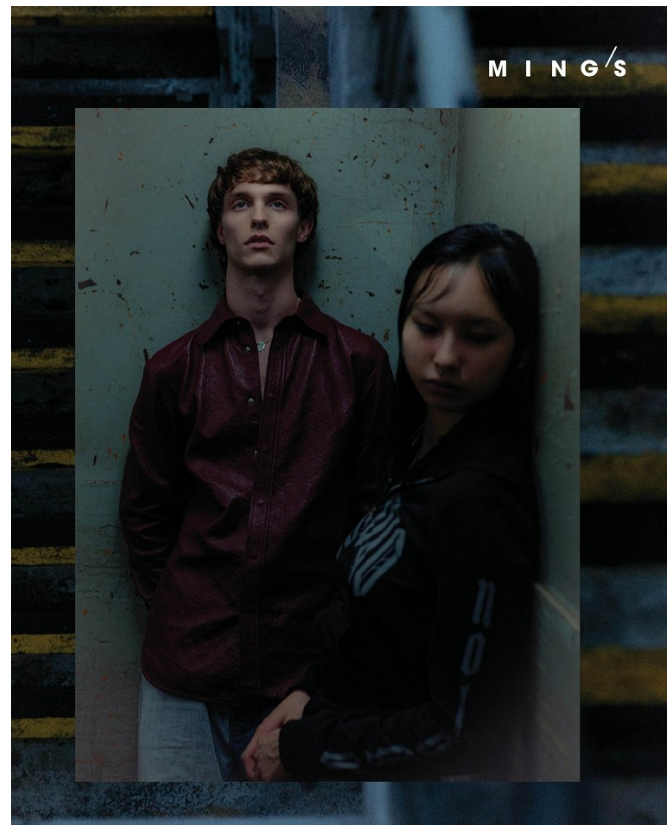

BOSS MODELS

CAPE TOWN

TYRON NESS

Height: 188cm Chest: 90cm Waist: 71cm Suit: 36 L Shoe: 10.5 UK Hair: Light Brown Eyes: Blue

BOSS MODELS

CAPE TOWN

TYRON NESS

Height: 188cm Chest: 90cm Waist: 71cm Suit: 36 L Shoe: 10.5 UK Hair: Light Brown Eyes: Blue