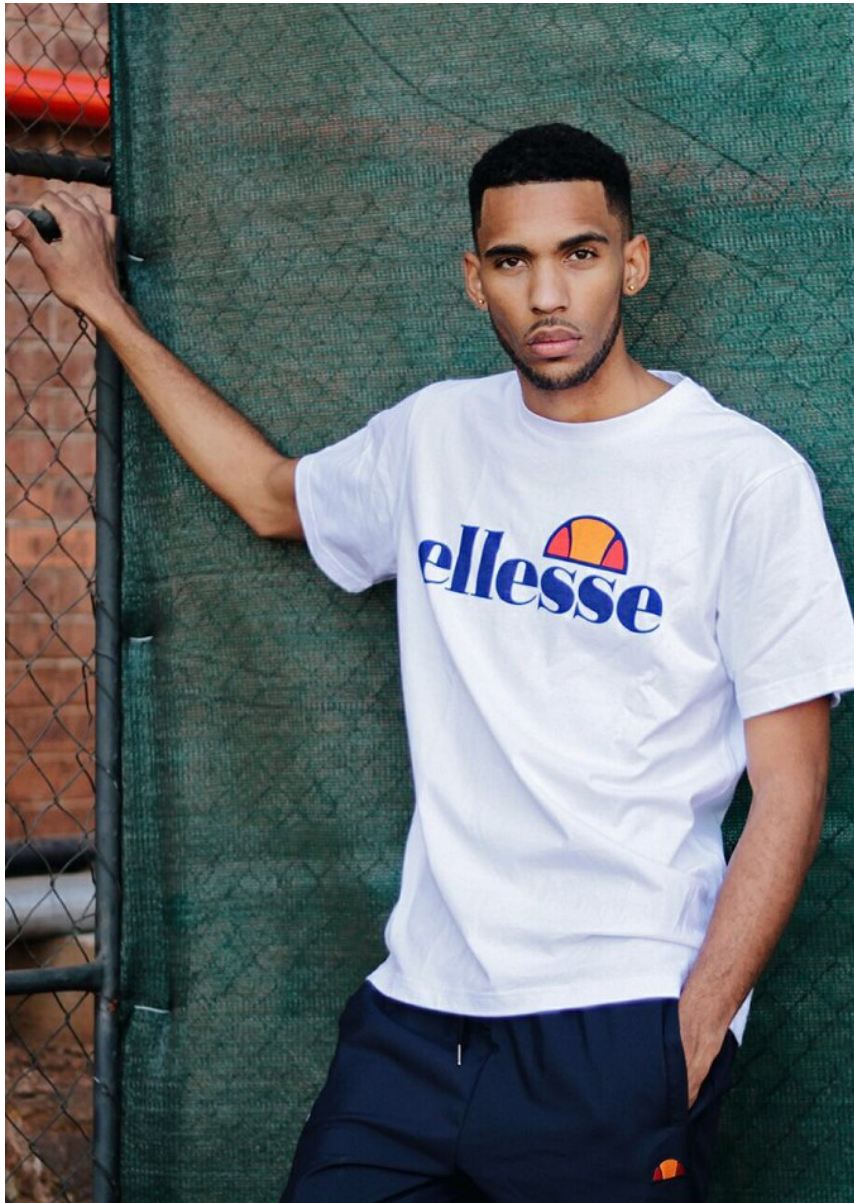

MARCO RABIE

BOSS MODELS

CAPE TOWN

MARCO RABIE

Height: 187cm Chest: 96cm Waist: 79cm Suit: 38 R Shoe: 10 UK Hair: Black Eyes: Brown