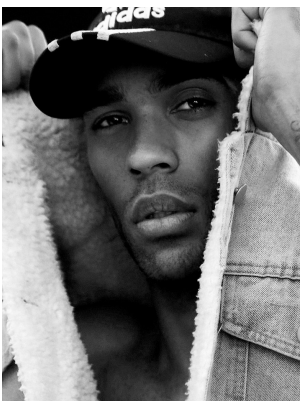

BOSS MODELS

CAPE TOWN

MARCO RABIE

Height: 187cm Chest: 96cm Waist: 79cm Suit: 38 R Shoe: 10 UK Hair: Black Eyes: Brown

BOSS MODELS

CAPE TOWN

MARCO RABIE

Height: 187cm Chest: 96cm Waist: 79cm Suit: 38 R Shoe: 10 UK Hair: Black Eyes: Brown