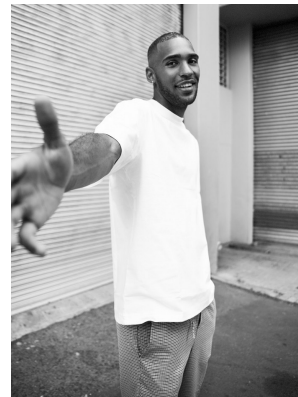

BOSS MODELS

CAPE TOWN

MARCO RABIE

Height: 187cm Chest: 96cm Waist: 79cm Suit: 38 R Shoe: 10 UK Hair: Black Eyes: Brown

BOSS MODELS

CAPE TOWN

MARCO RABIE

Height: 187cm Chest: 96cm Waist: 79cm Suit: 38 R Shoe: 10 UK Hair: Black Eyes: Brown