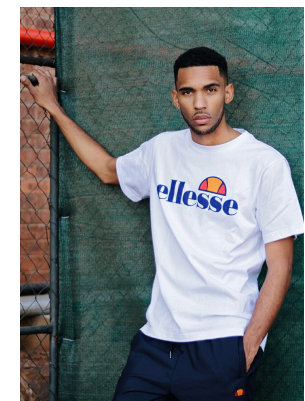

BOSS MODELS

CAPE TOWN

MARCO RABIE

Height: 187cm Chest: 96cm Waist: 79cm Suit: 38 R Shoe: 10 UK Hair: Black Eyes: Brown

BOSS MODELS

CAPE TOWN

MARCO RABIE

Height: 187cm Chest: 96cm Waist: 79cm Suit: 38 R Shoe: 10 UK Hair: Black Eyes: Brown