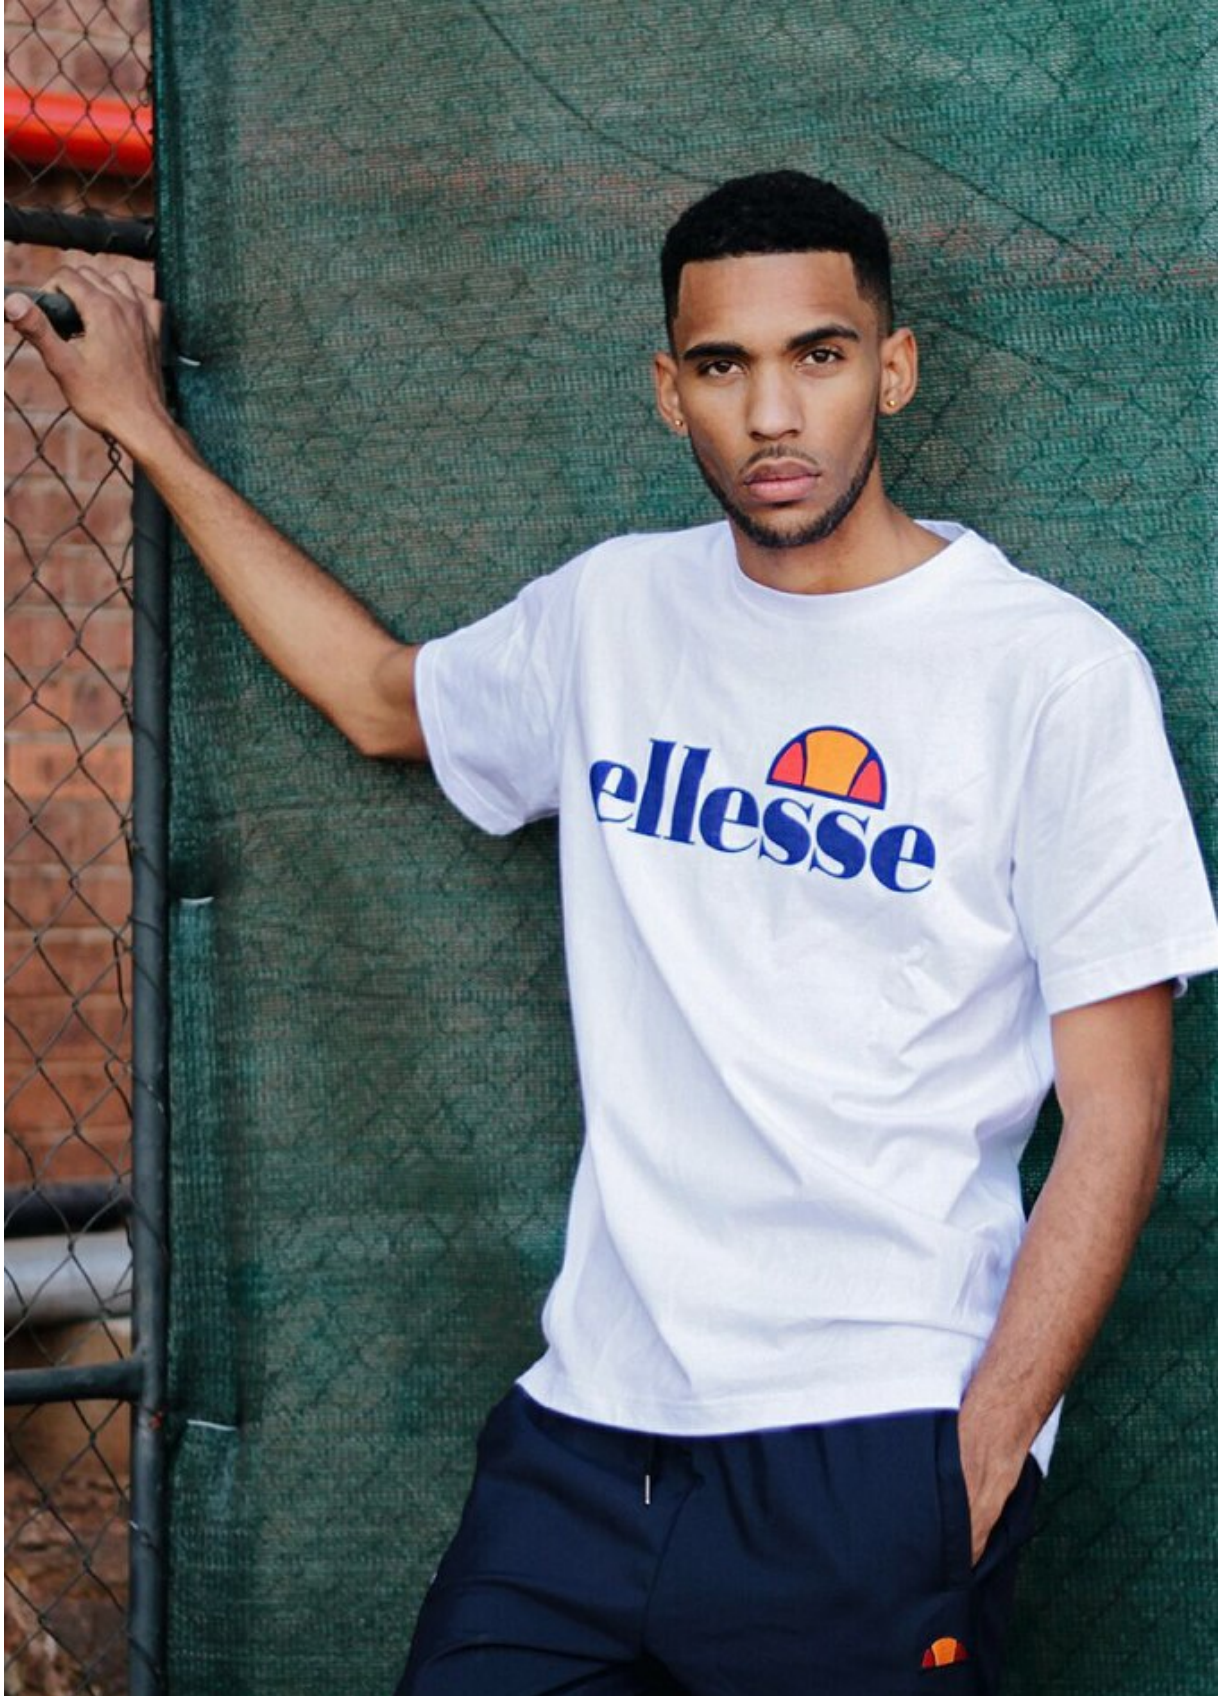

BOSS MODELS

CAPE TOWN

MARCO RABIE

Height: 187cm Chest: 96cm Waist: 79cm Suit: 38 R Shoe: 10 UK Hair: Black Eyes: Brown

BOSS MODELS

CAPE TOWN

MARCO RABIE

Height: 187cm Chest: 96cm Waist: 79cm Suit: 38 R Shoe: 10 UK Hair: Black Eyes: Brown