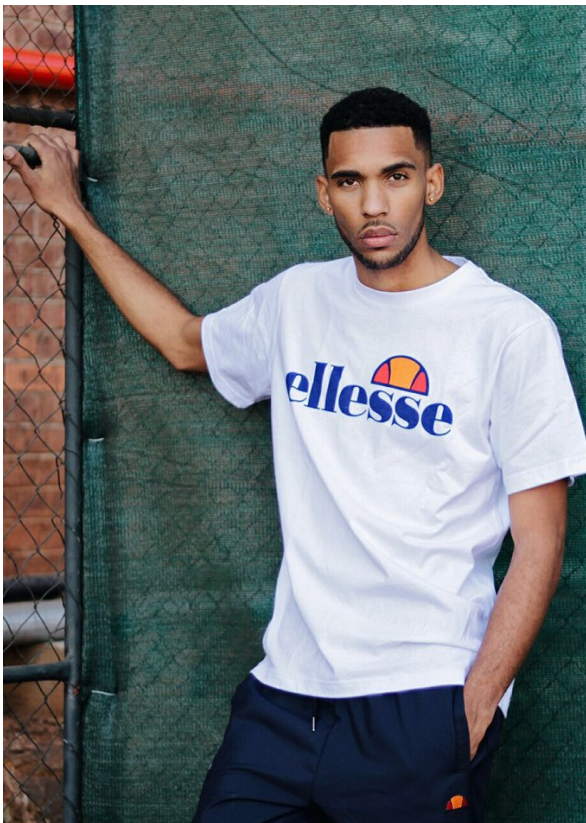

BOSS MODELS

CAPE TOWN

MARCO RABIE

Height: 187cm Chest: 96cm Waist: 79cm Suit: 38 R Shoe: 10 UK Hair: Black Eyes: Brown

BOSS MODELS

CAPE TOWN

MARCO RABIE

Height: 187cm Chest: 96cm Waist: 79cm Suit: 38 R Shoe: 10 UK Hair: Black Eyes: Brown

BOSS MODELS

CAPE TOWN

MARCO RABIE

Height: 187cm Chest: 96cm Waist: 79cm Suit: 38 R Shoe: 10 UK Hair: Black Eyes: Brown