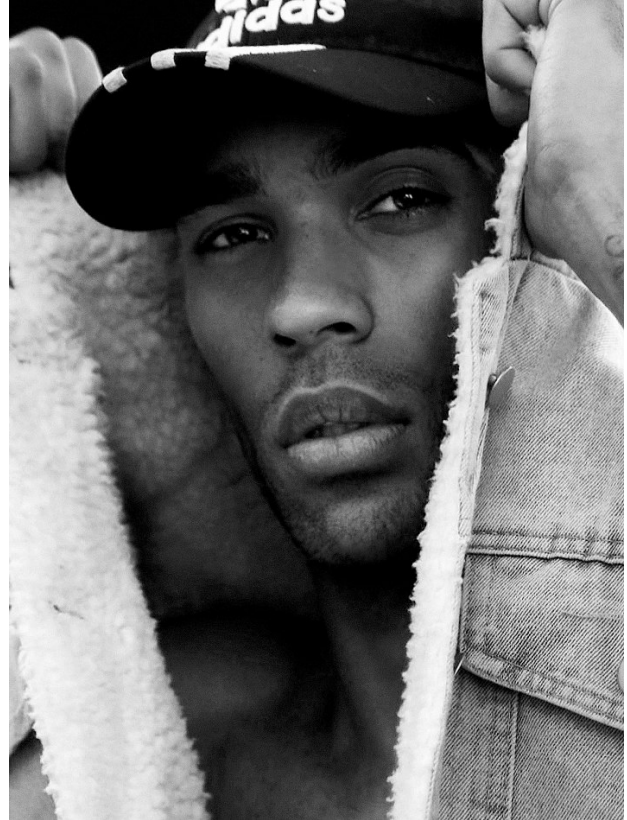

BOSS MODELS

CAPE TOWN

MARCO RABIE

Height: 187cm Chest: 96cm Waist: 79cm Suit: 38 R Shoe: 10 UK Hair: Black Eyes: Brown

BOSS MODELS

CAPE TOWN

MARCO RABIE

Height: 187cm Chest: 96cm Waist: 79cm Suit: 38 R Shoe: 10 UK Hair: Black Eyes: Brown

BOSS MODELS

CAPE TOWN

MARCO RABIE

Height: 187cm Chest: 96cm Waist: 79cm Suit: 38 R Shoe: 10 UK Hair: Black Eyes: Brown