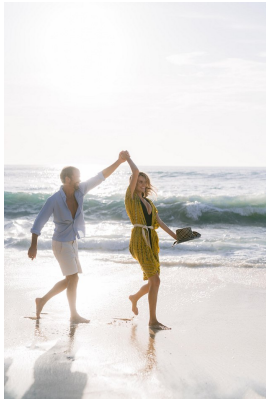

BOSS MODELS

CAPE TOWN

MIRO KLOOSTERMAN

Height: 188cm Chest: 105cm Waist: 87cm Suit: 39.5 L Shoe: 9.5 UK Hair: Dark Blonde Eyes: Green

BOSS MODELS

CAPE TOWN

MIRO KLOOSTERMAN

Height: 188cm Chest: 105cm Waist: 87cm Suit: 39.5 L Shoe: 9.5 UK Hair: Dark Blonde Eyes: Green