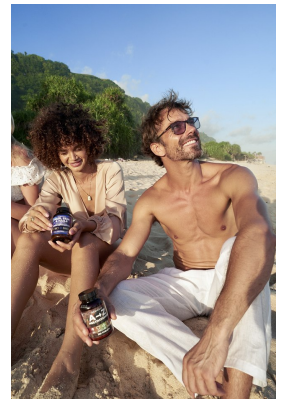

BOSS MODELS

CAPE TOWN

MIRO KLOOSTERMAN

Height: 188cm Chest: 105cm Waist: 87cm Suit: 39.5 L Shoe: 9.5 UK Hair: Dark Blonde Eyes: Green

BOSS MODELS

CAPE TOWN

MIRO KLOOSTERMAN

Height: 188cm Chest: 105cm Waist: 87cm Suit: 39.5 L Shoe: 9.5 UK Hair: Dark Blonde Eyes: Green