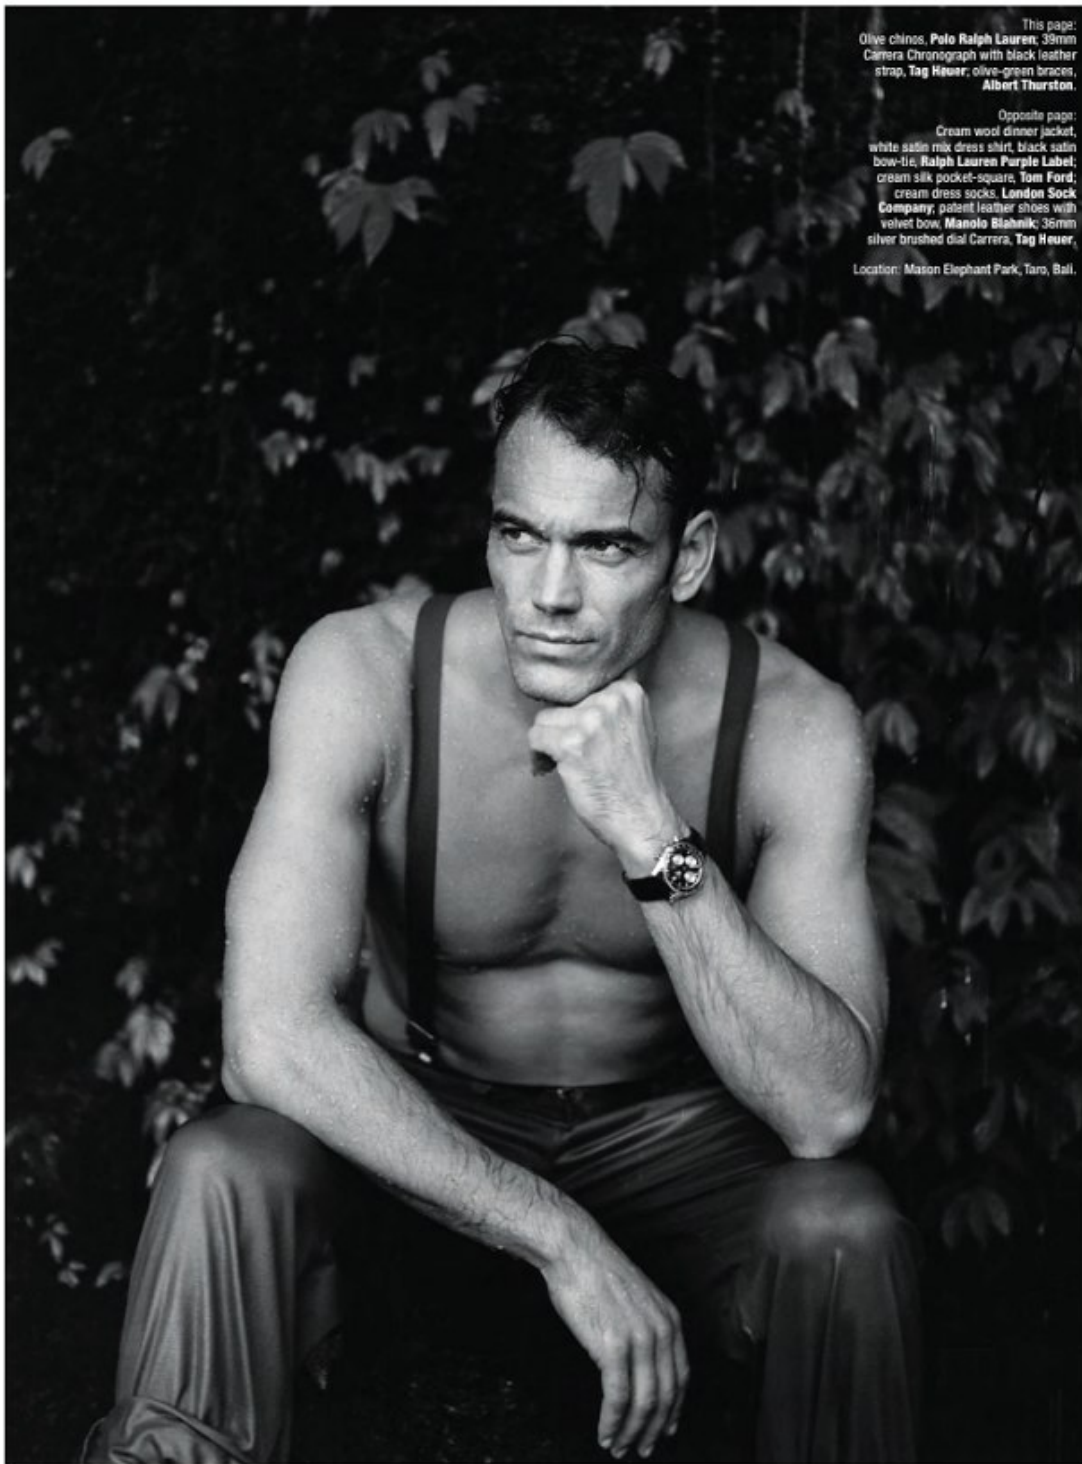

MIRO KLOOSTERMAN

Height: 188cm Chest: 105cm Waist: 87cm Suit: 39.5 L Shoe: 9.5 UK Hair: Dark Blonde Eyes: Green

BOSS MODELS

CAPE TOWN

This page:
Olive chinos, **Polo Ralph Lauren**; 39mm
Carrera Chronograph with black leather
strap, **Tag Heuer**; olive-green braces,
Albert Thurston.